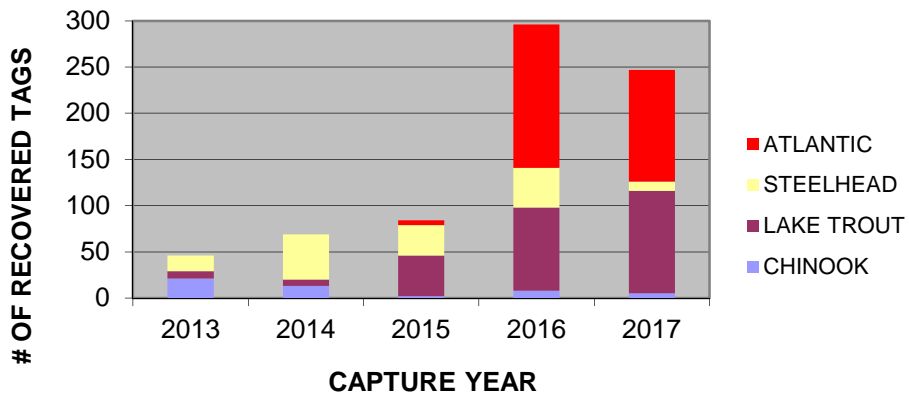

**CODED WIRE TAGS (CWT) RECOVERED
PORT AUSTIN TO PORT HURON
BY SPECIES**

**CWT CHINOOK SALMON RECOVERED
PORT AUSTIN TO PORT HURON
BY AGE AND CAPTURE YEAR**

**STOCKING LOCATIONS OF
CWT CHINOOK SALMON RECOVERED
PORT AUSTIN TO PORT HURON
BY CAPTURE YEAR**