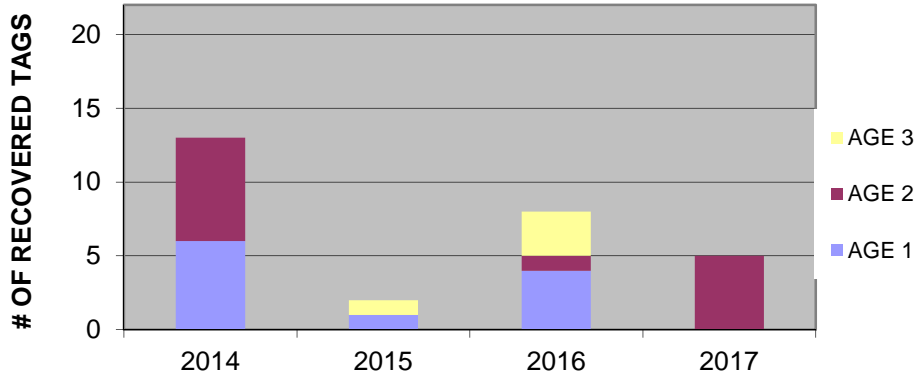

**CODED WIRE TAGS (CWT) RECOVERED
PORT AUSTIN TO PORT HURON
BY SPECIES**

**CWT CHINOOK SALMON RECOVERED
PORT AUSTIN TO PORT HURON
BY AGE AND CAPTURE YEAR**

**STOCKING LOCATIONS OF
CWT CHINOOK SALMON RECOVERED
PORT AUSTIN TO PORT HURON
BY CAPTURE YEAR**