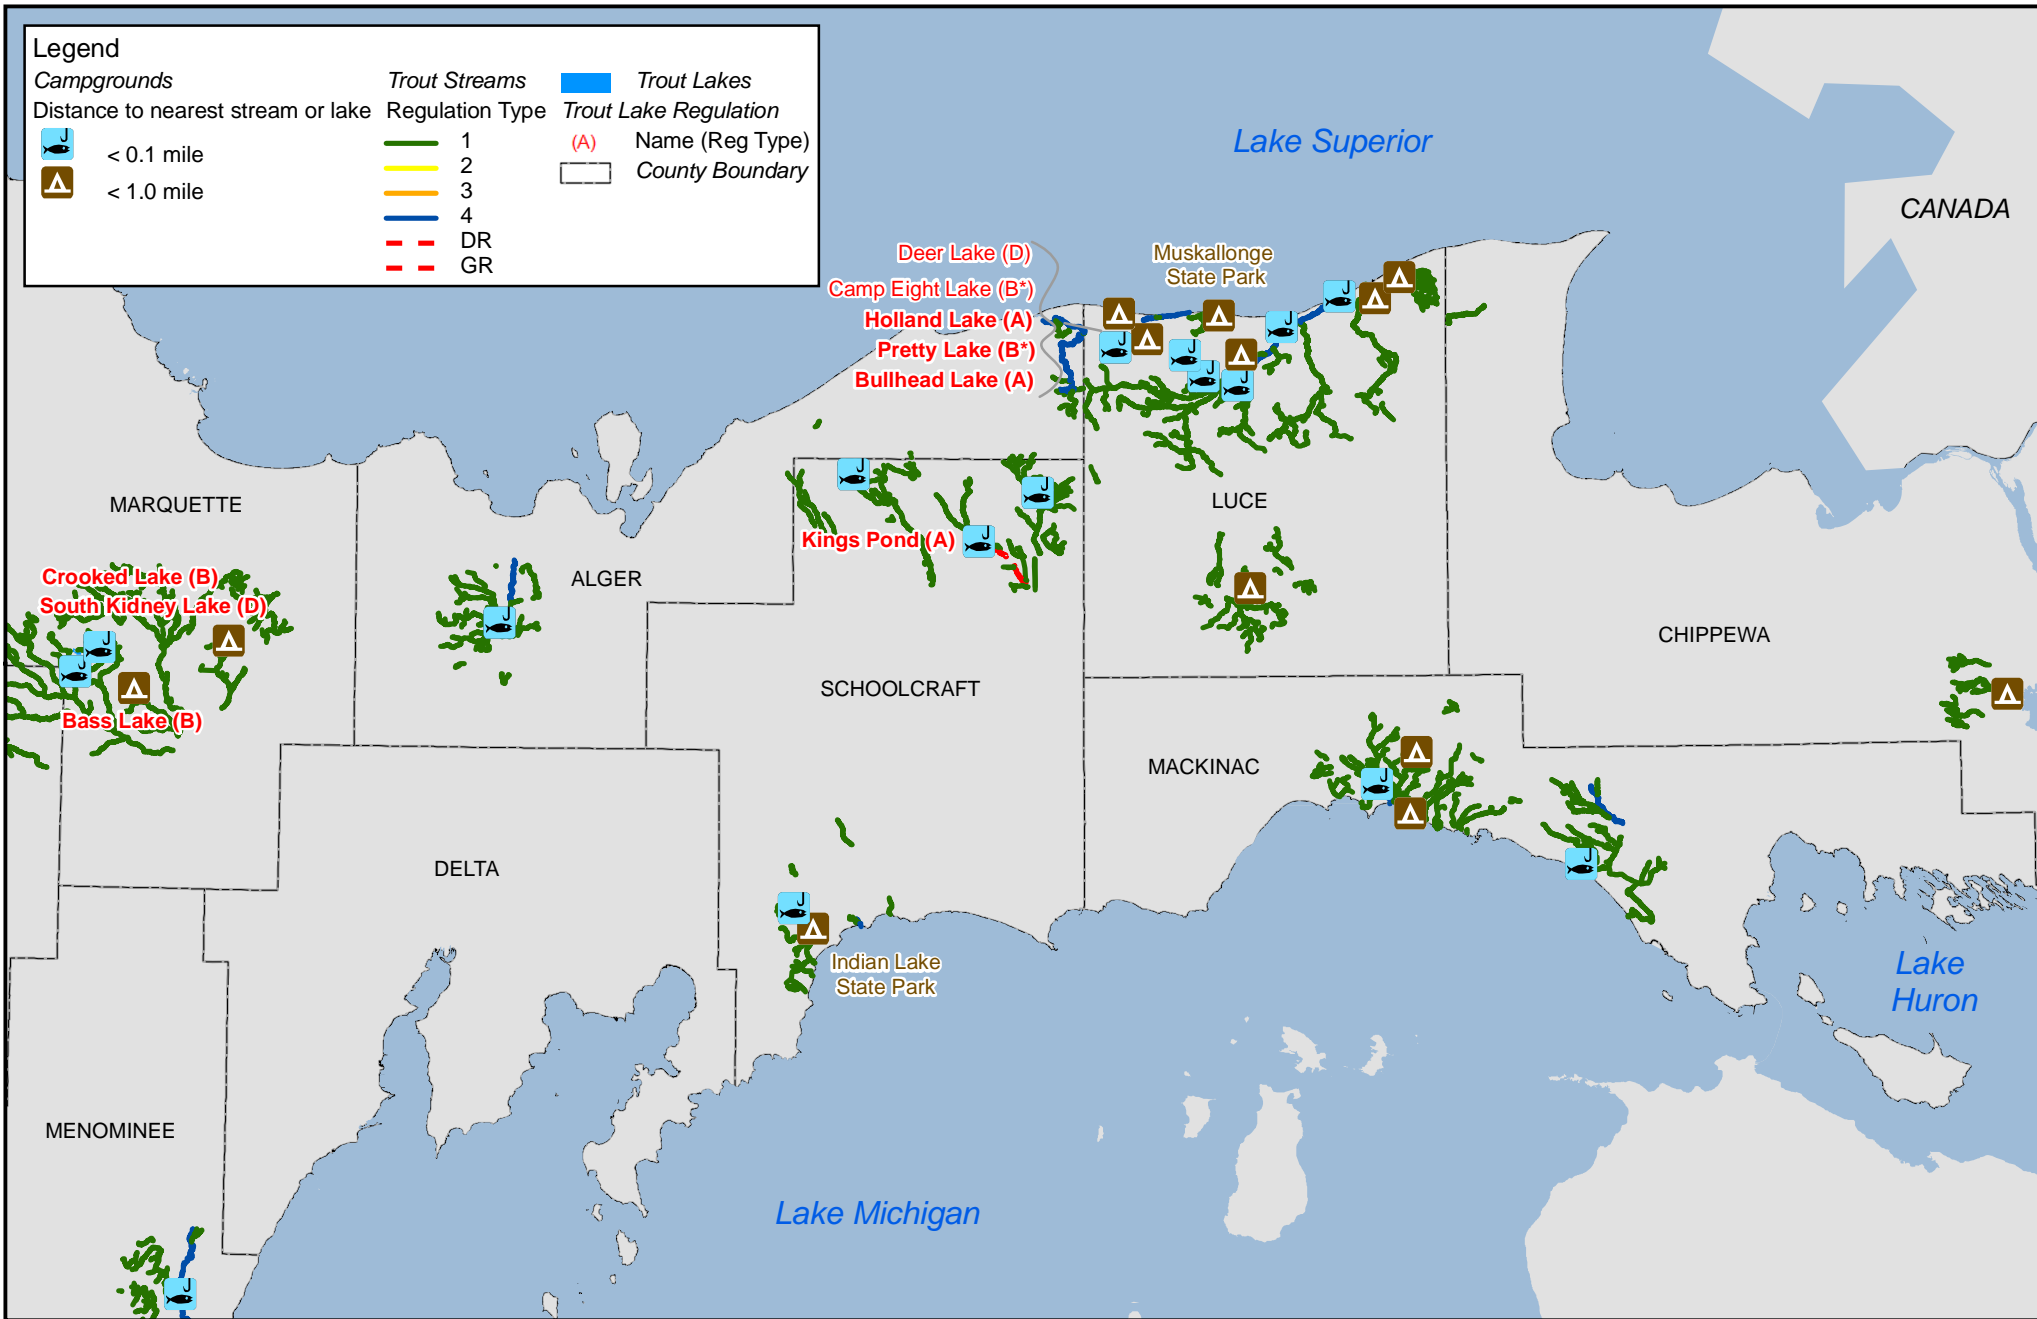

Legend

Campgrounds	Trout Streams	Trout Lakes
Distance to nearest stream or lake	Regulation Type	Trout Lake Regulation
< 0.1 mile	1	(A) Name (Reg Type)
< 1.0 mile	2	County Boundary
	3	
	4	
	DR	
	GR	

For more information on Trout Stream and Lake regulations, click here:

*Camping Opportunities
Near Designated
Trout Streams and Lakes
in Michigan*

MDNR
Forest Management Division &
The Institute for Fisheries Research
June, 2011