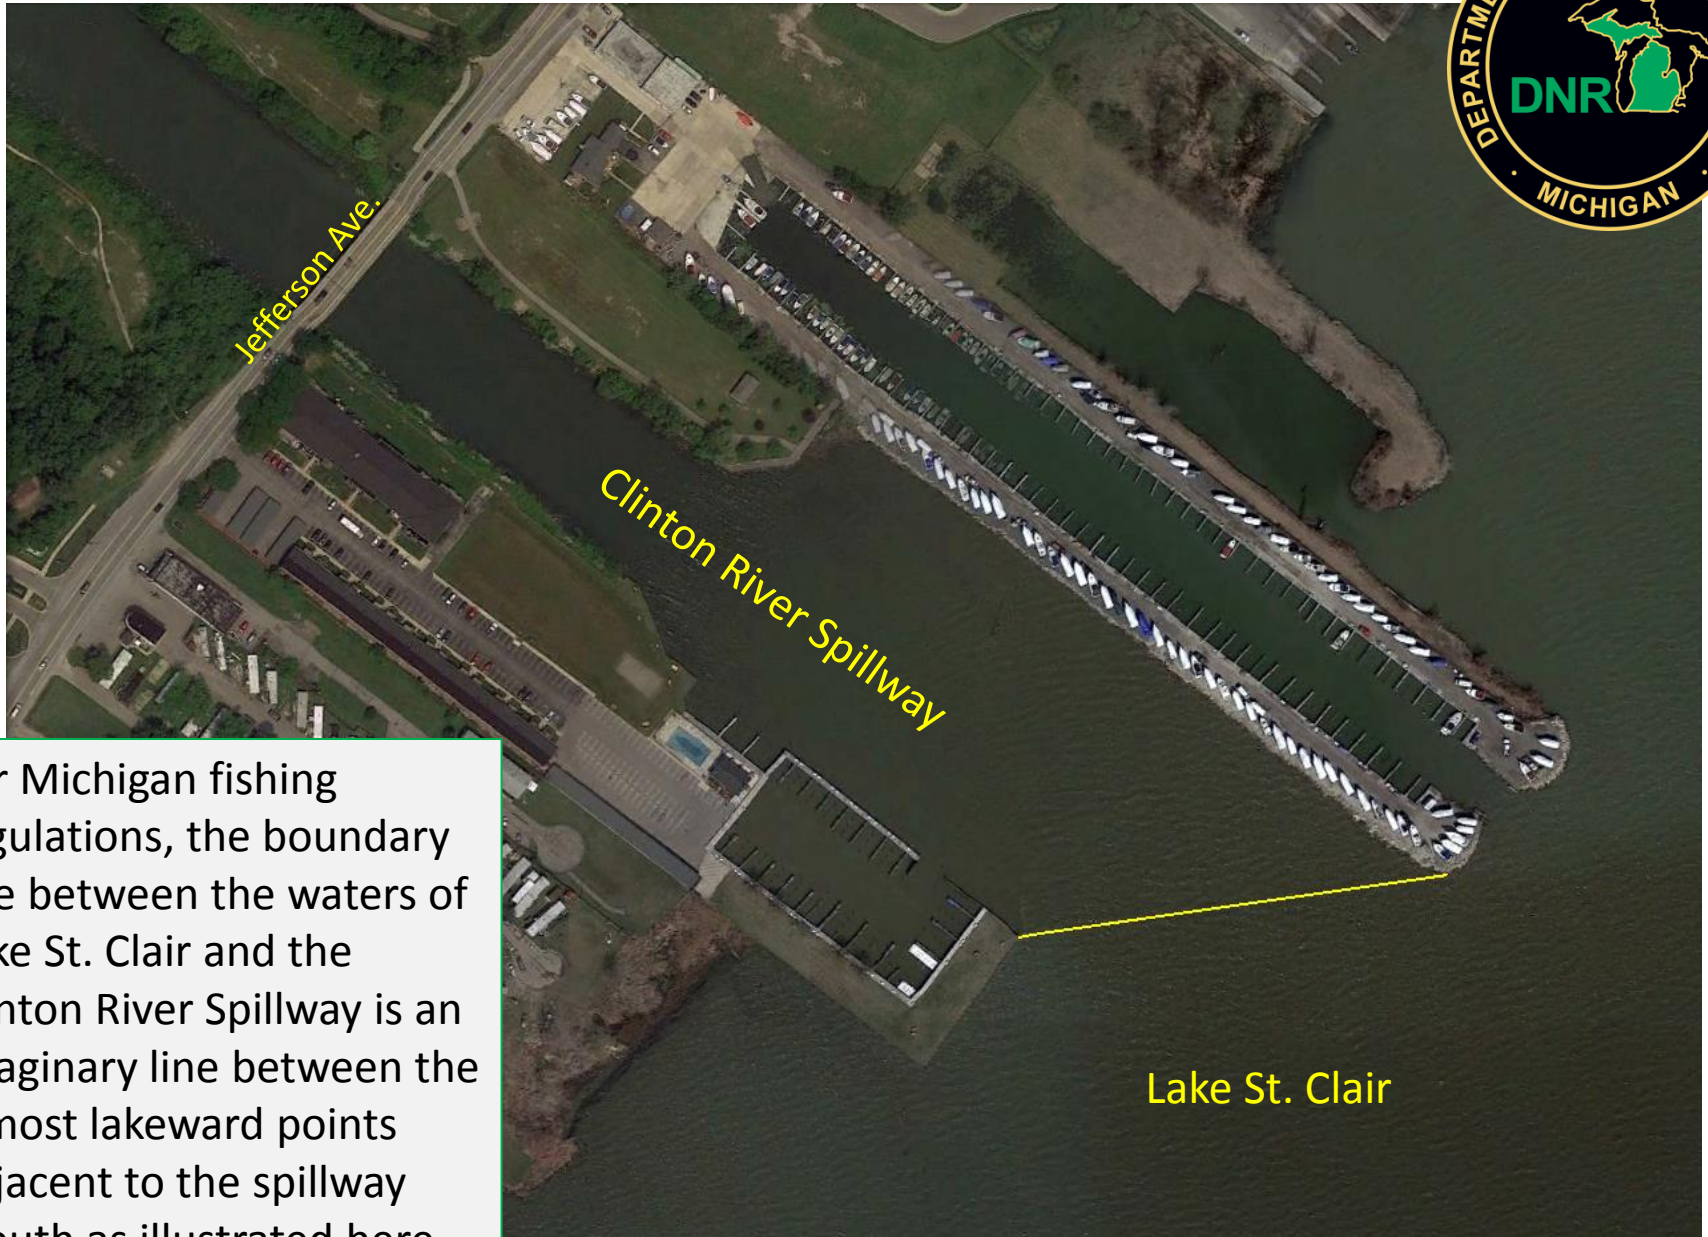

# Lake St. Clair - Clinton River Spillway Boundary Line

For Michigan fishing regulations, the boundary line between the waters of Lake St. Clair and the Clinton River Spillway is an imaginary line between the 2 most lakeward points adjacent to the spillway mouth as illustrated here.