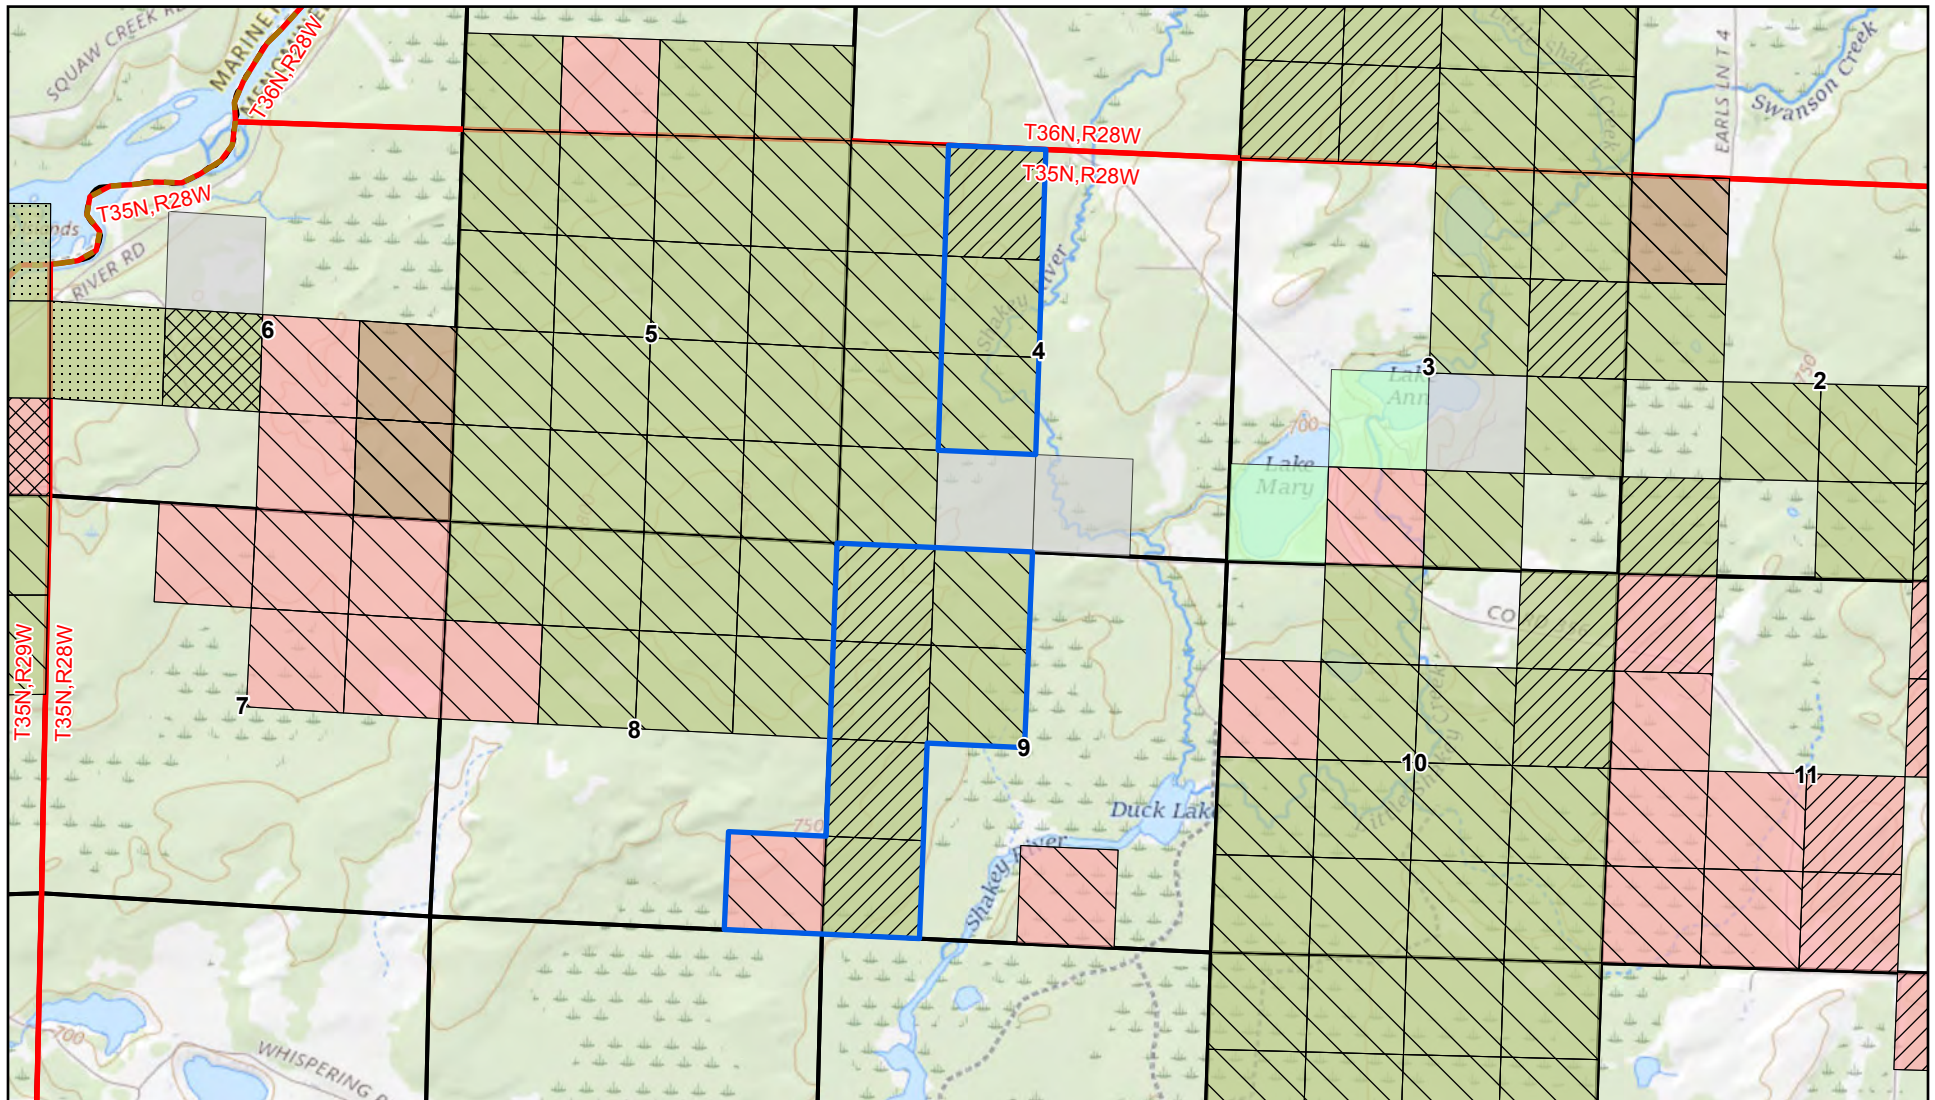

PROPOSED DIRECT METALLIC LEASE

Aquila Resources USA, Inc.

Nomination ID: 1733

County: Menominee

State Land Ownership		Parcel Lease Classification		Active Lease Nomination
Surface	LD	Active Lease Nomination	Sections	
Mineral and Surface	LDR	Township & Range	County Boundary	
Minerals	LND			
Mixed Ownership	NL			
Other Rights				

Coordinate System: NAD 1983 Michigan GeoRef Meters

Map created: 05/22/2023 8:46 AM