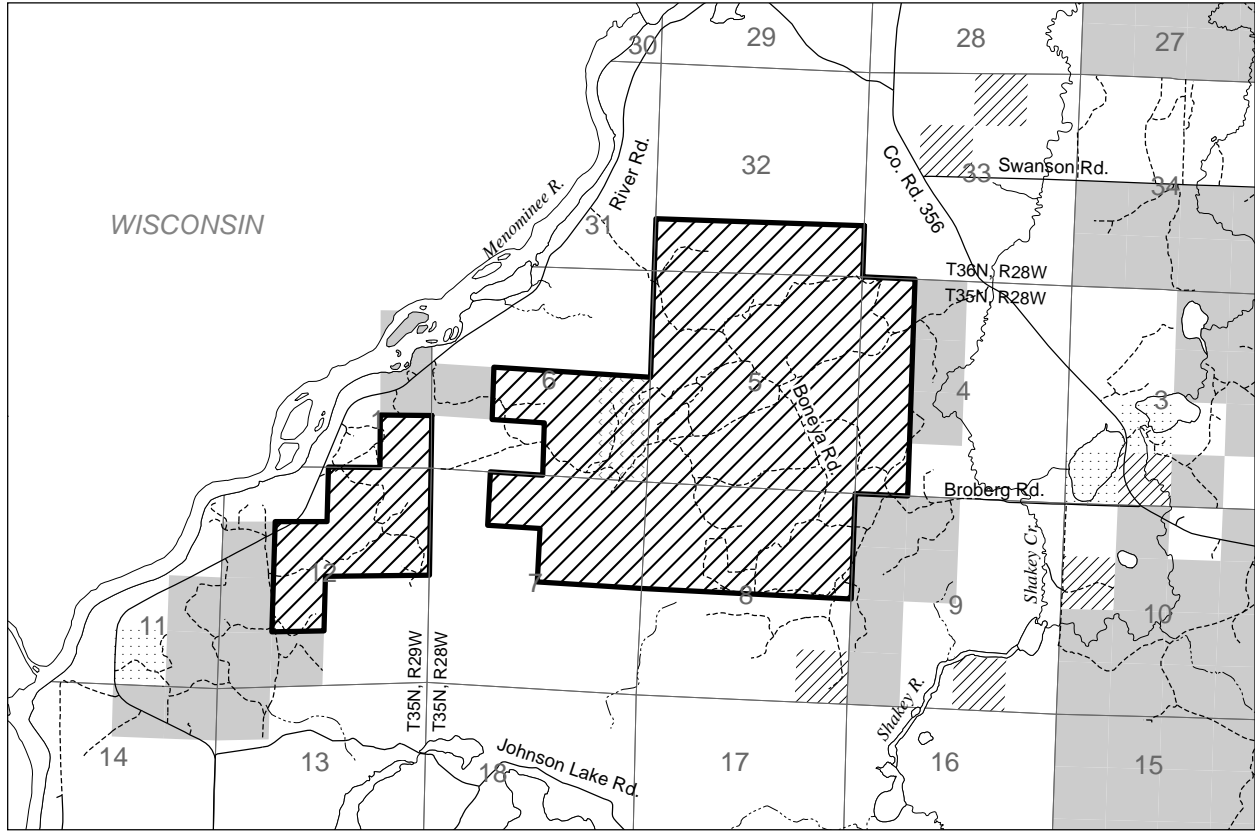

DIRECT METALLIC MINERAL LEASE

Aquila Resources USA, Inc.

Nomination ID 1672

Menominee County

-  State-owned metallic minerals requested for lease (1,960 acres, more or less)
-  Surface ownership
-  Mineral and surface ownership
-  Mineral ownership
-  Mixed ownership