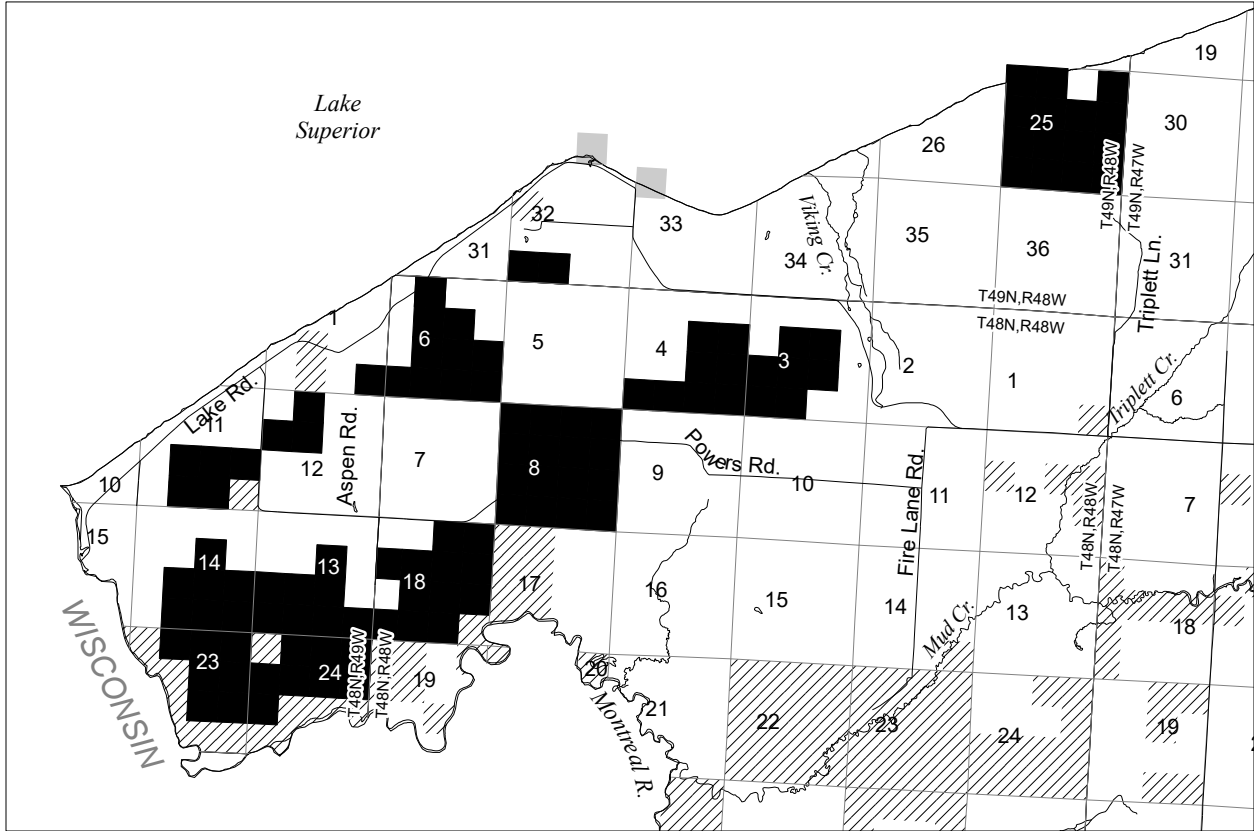

DIRECT METALLIC MINERAL LEASE

Keweenaw Land Association
Gogebic County

- State-owned metallic minerals requested for lease (4,314.58 acres)
- Surface ownership
- Mineral and surface ownership
- Minerals ownership
- Mixed ownership