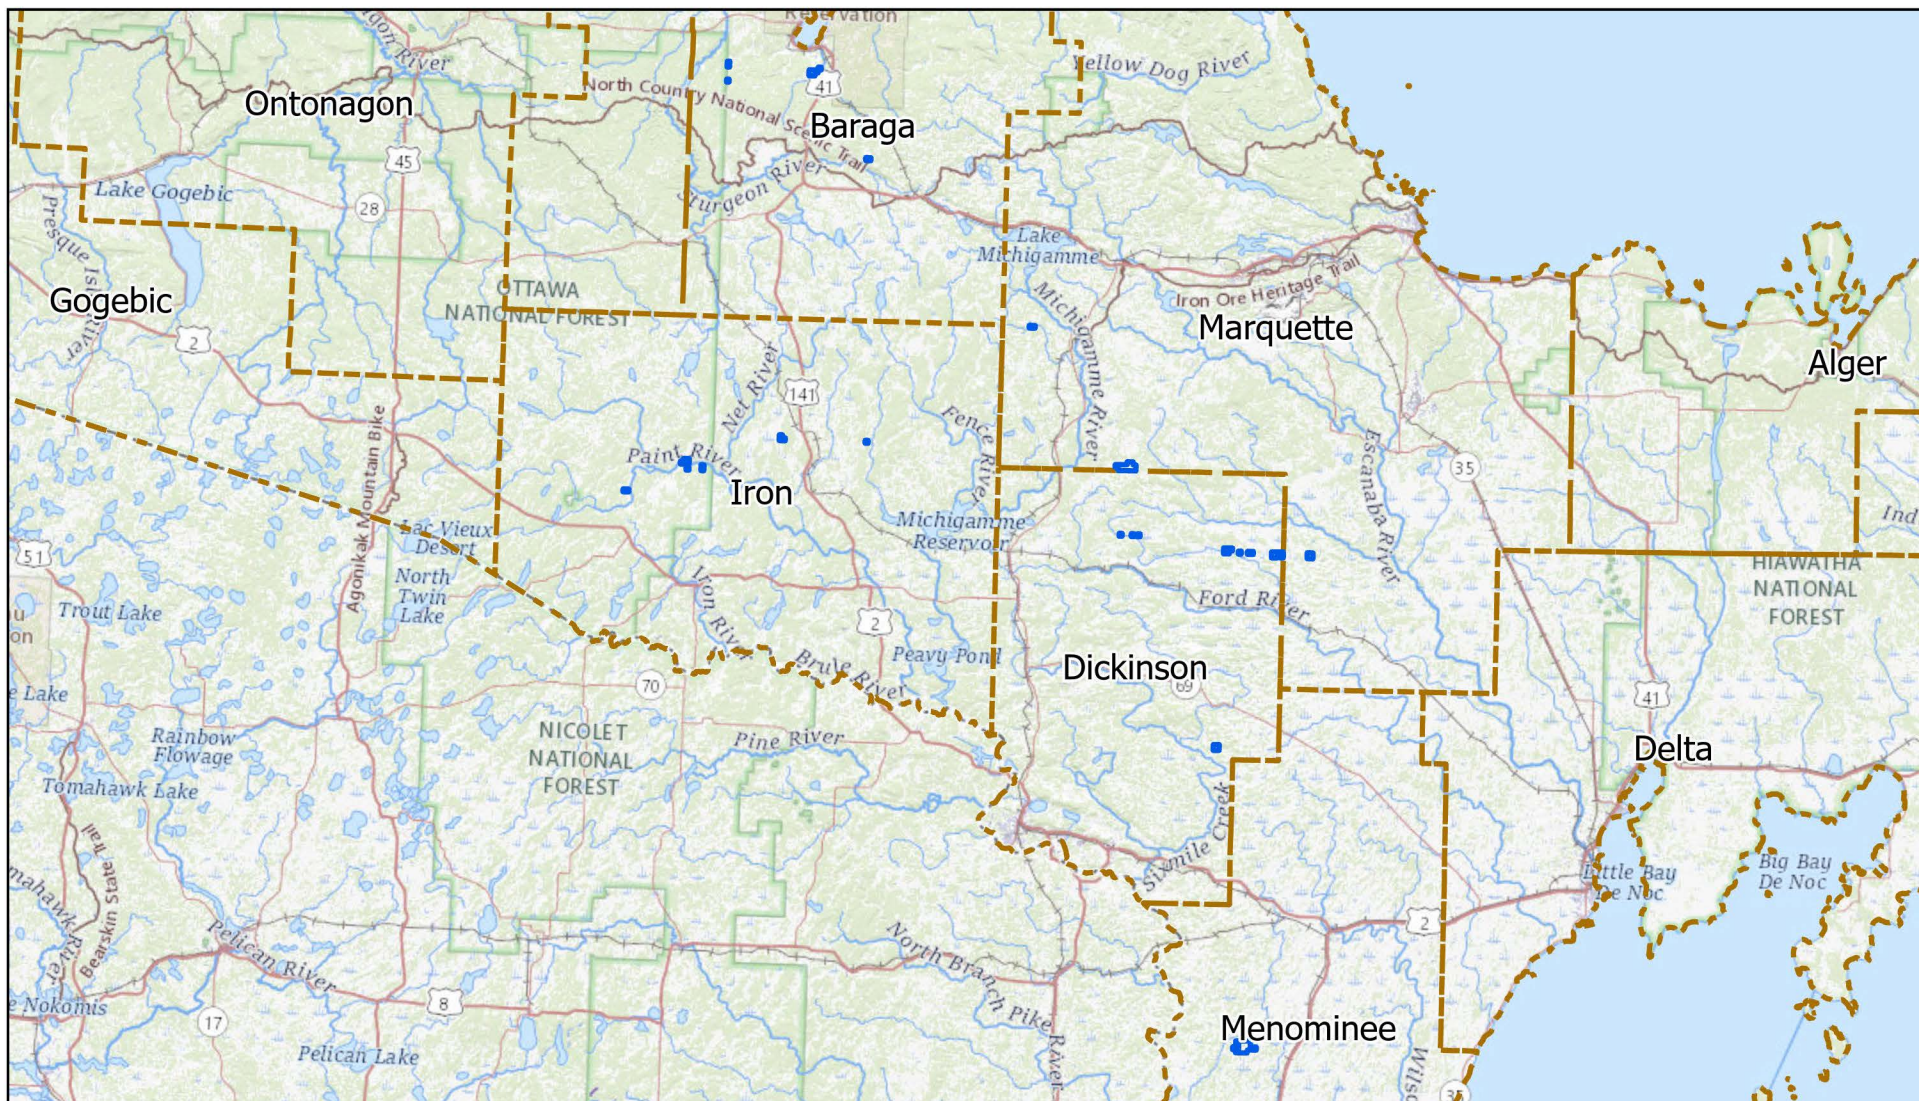

Proposed Non-competitive (Direct) Metallic Mineral Lease

Keweenaw Land Association

Nomination ID: 1735

County: Baraga, Dickinson, Iron, Marquette, Menominee

Legend:

- Active Lease Nomination (Blue rectangle)
- County Boundary (Dashed orange line)

Scale:

- 0 10 20 Mi
- 0 15 30 Km

Coordinate System: NAD 1983 Michigan GeoRef Meters

Map created: 08/23/2023 8:22 AM