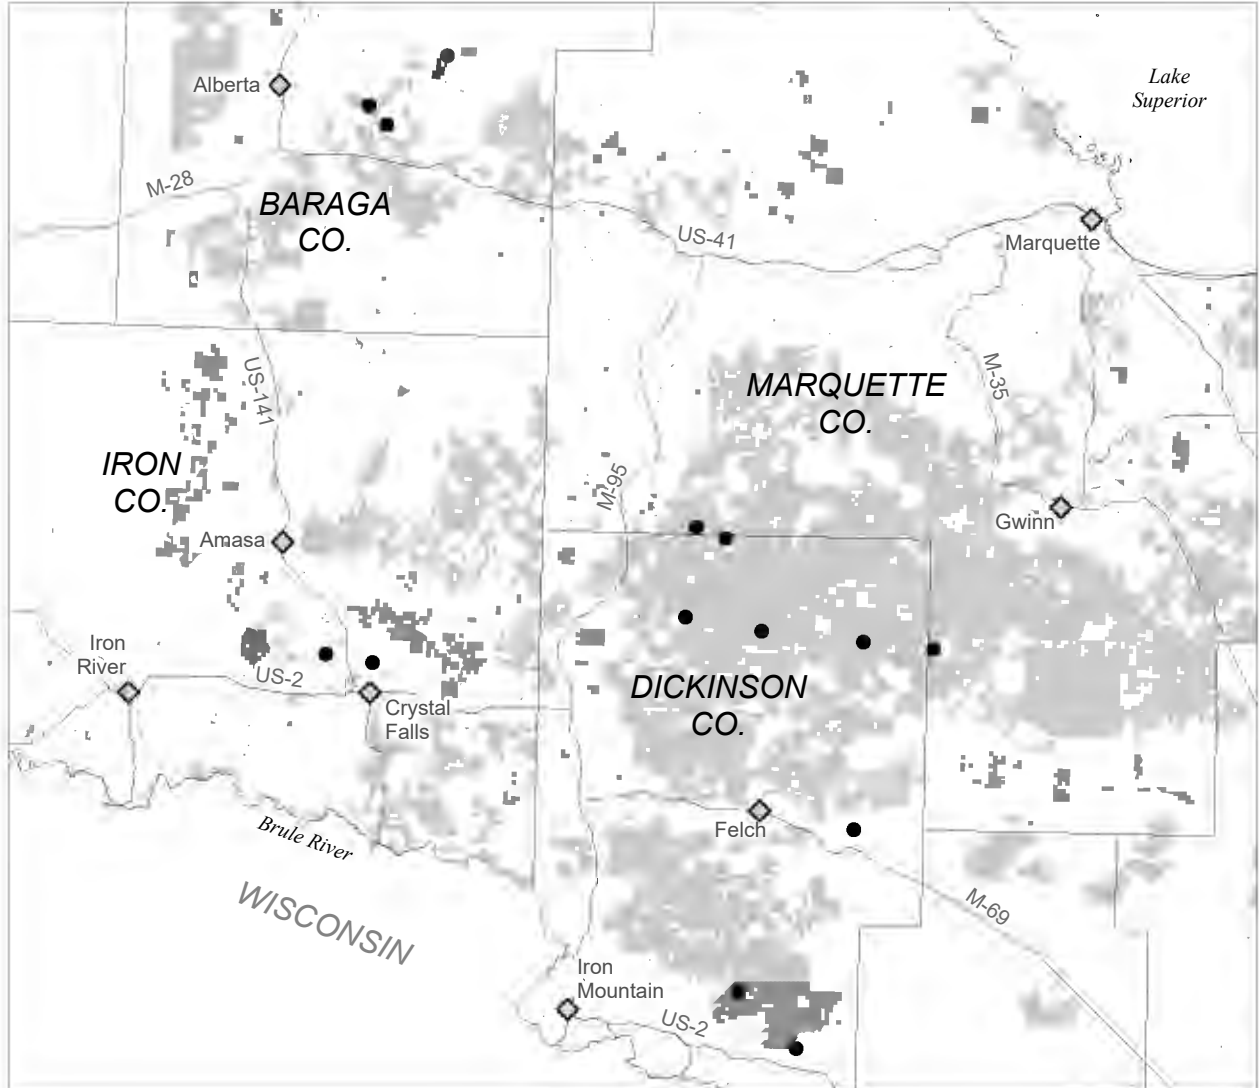

DIRECT METALLIC MINERALS LEASE

Keweenaw Land Association
Baraga, Dickinson, Iron and Marquette Counties
Nomination 1711

● State-owned metallic minerals requested to lease
(2,601.57 acres)

■ State land

01/04/2023