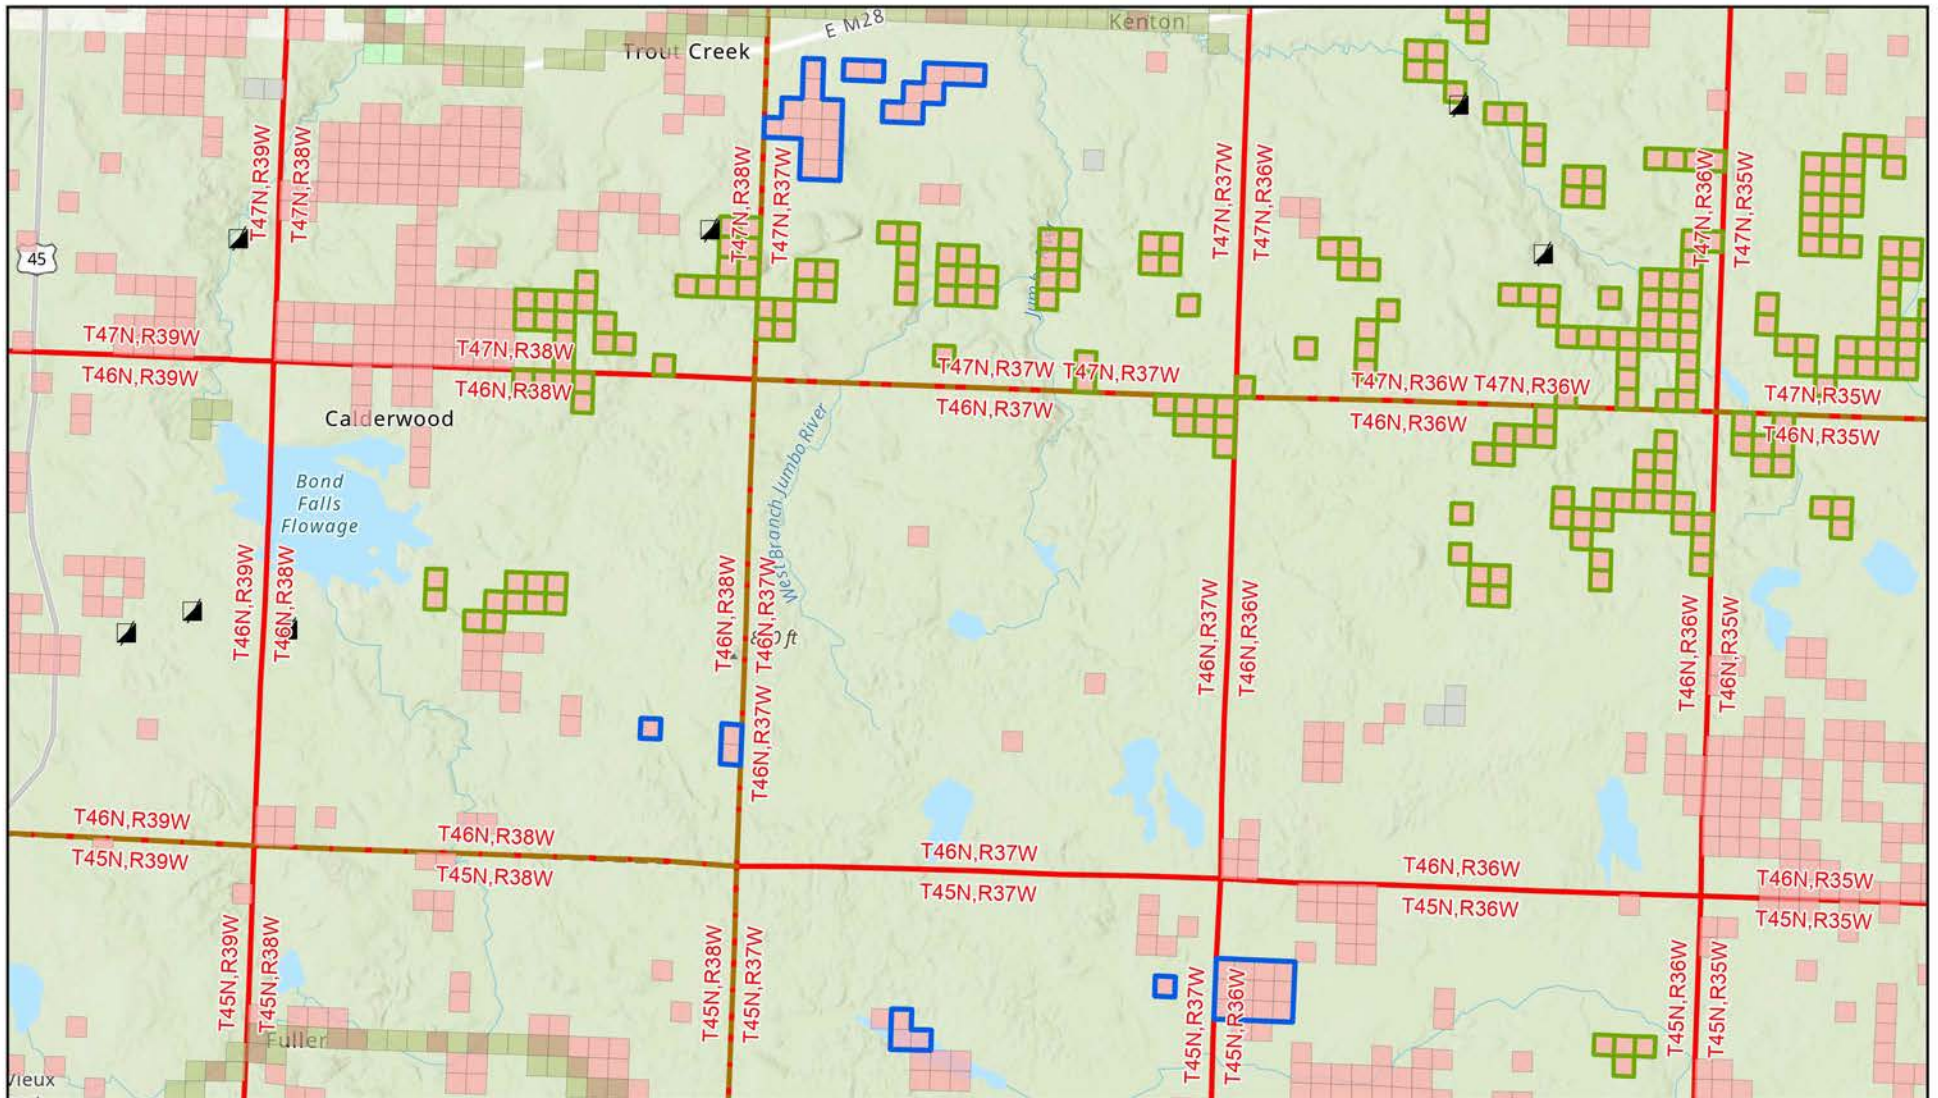

Proposed Metallic Mineral Lease

Applicant: Perseverance Metals (US) Inc.

Nomination ID: 1764

County: Houghton, Iron, Ontonagon

State Land Ownership	Michigan DNR Mineral Leases	Active Lease Nomination	Mineral Wells
Surface	Oil and Gas	Counties	Mineral Wells
Mineral and Surface	Gas Storage	Township & Range	Plugged
Minerals	Metallic Minerals		
Mixed Ownership	Non-Metallic Minerals		
Other Rights			

Coordinate System: NAD 1983 Michigan GeoRef Meters

Map created: 07/01/2024 2:14 PM