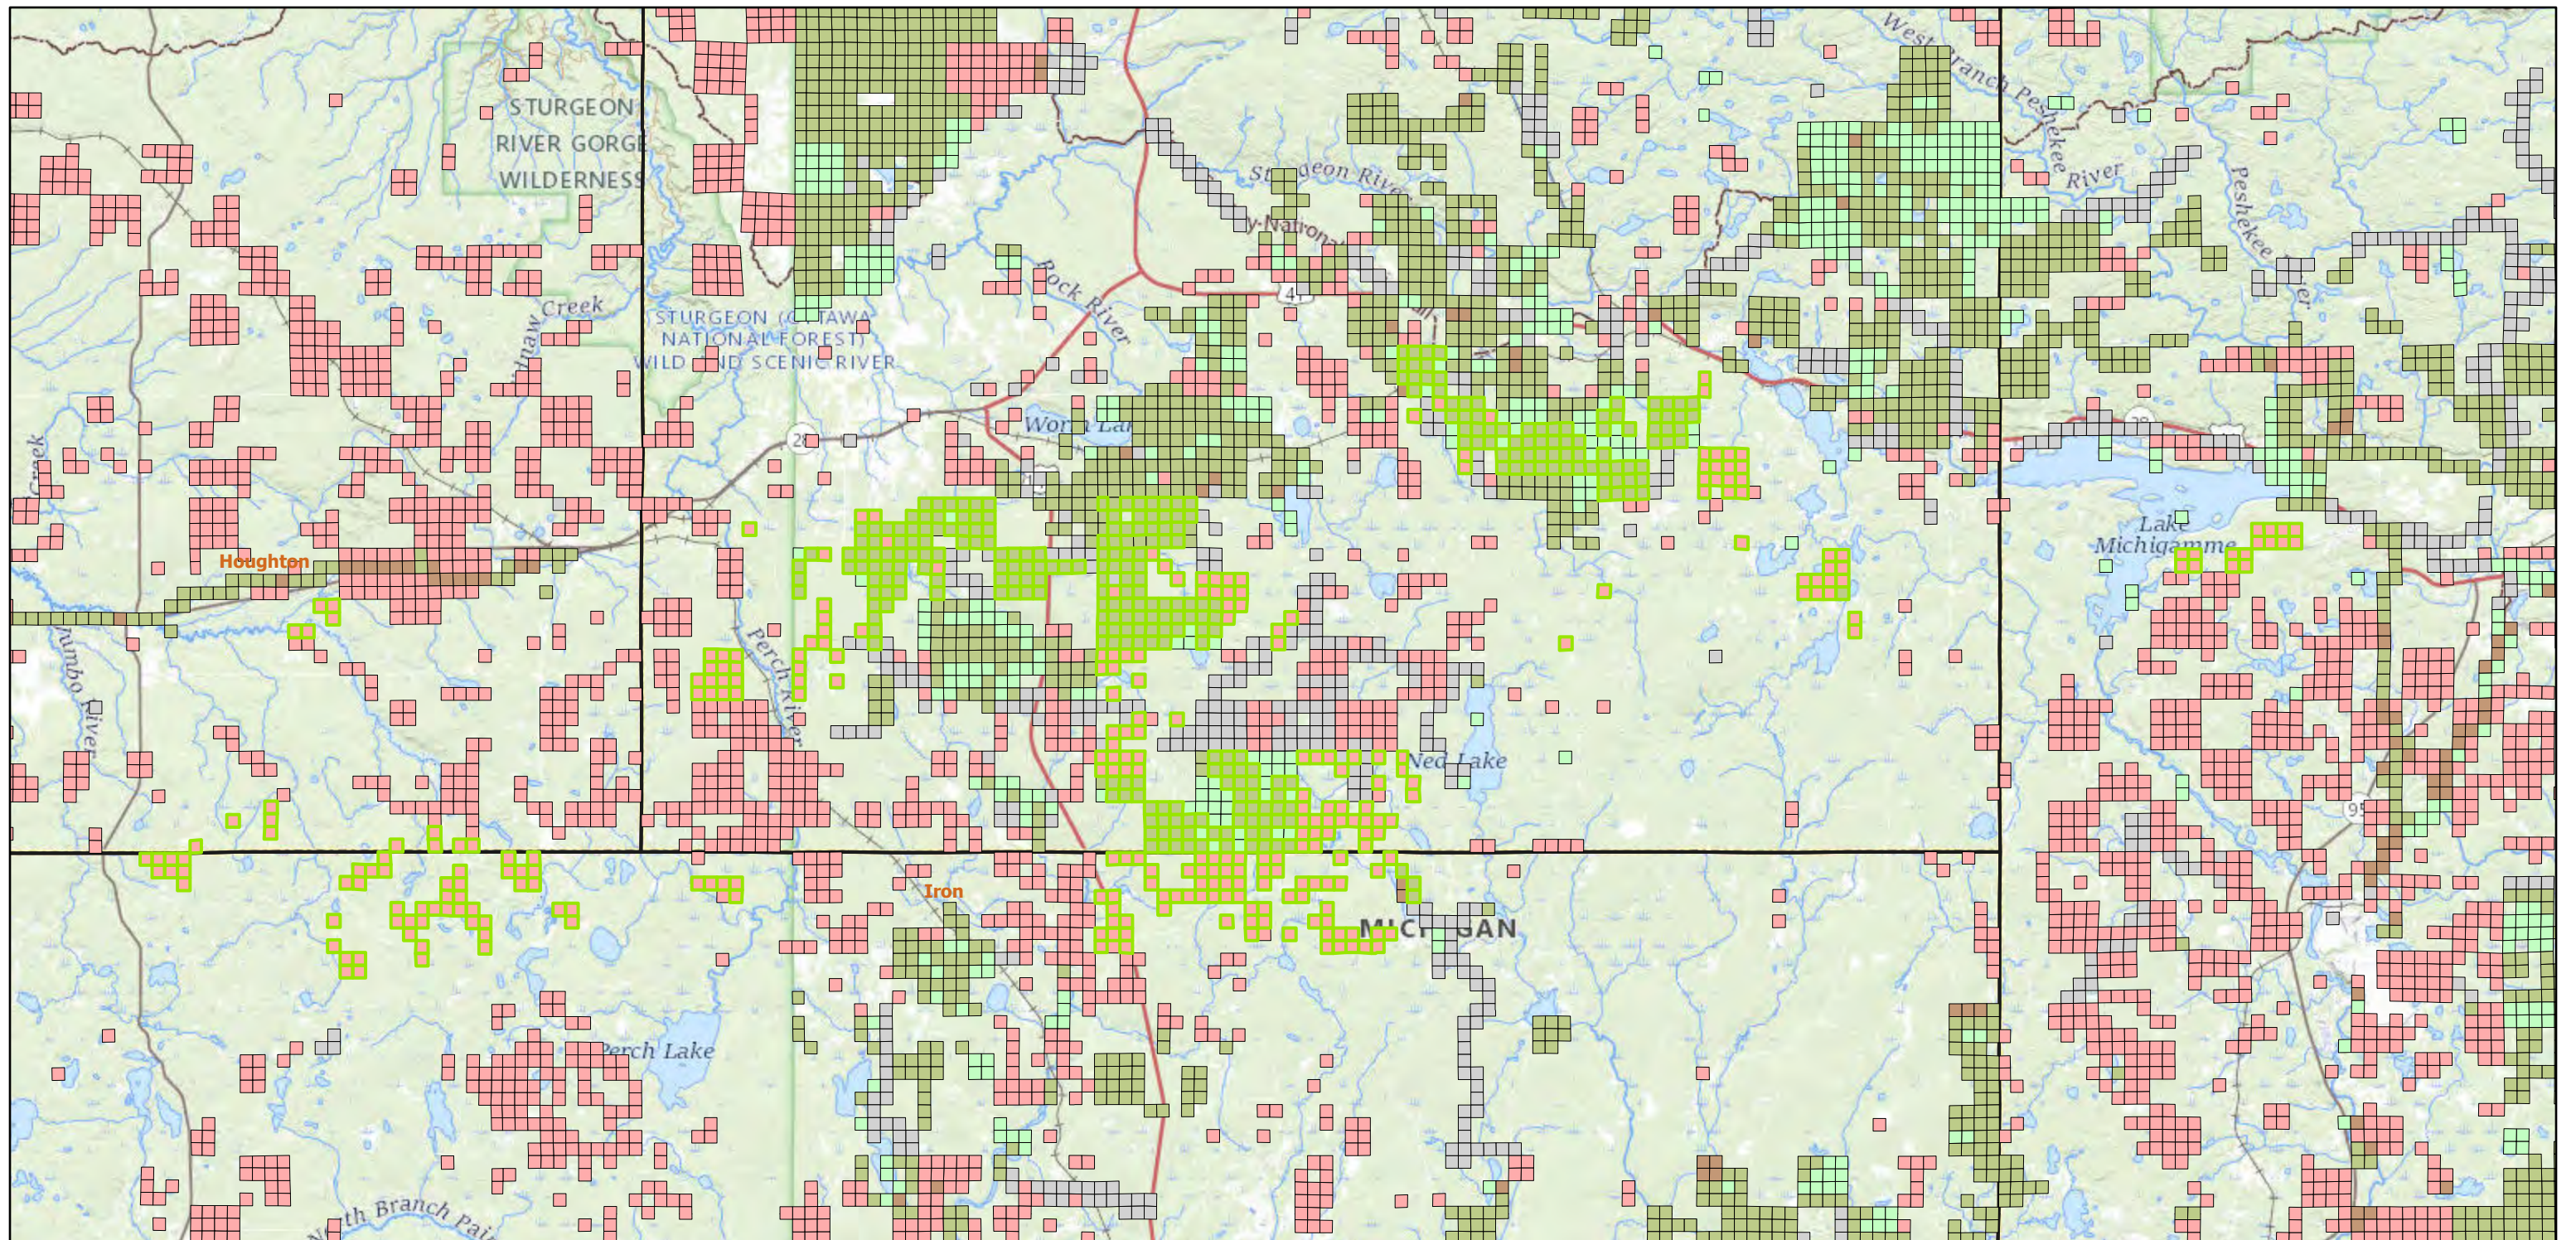

Talon Michigan LLC, Direct Metallic Minerals Lease Requested Parcels

Mineral Lease Nominations

Metallic, Direct Lease

State Ownership Rights

- Surface
- Mineral and Surface
- Minerals
- Mixed Ownership

Baraga, Houghton, Iron, and Marquette Counties

1:288,895

USGS The National Map: National Boundaries Dataset, 3DEP Elevation Program, Geographic Names Information System, National Hydrography Dataset, National Land Cover Database, National Structures Dataset, and National Transportation Dataset;