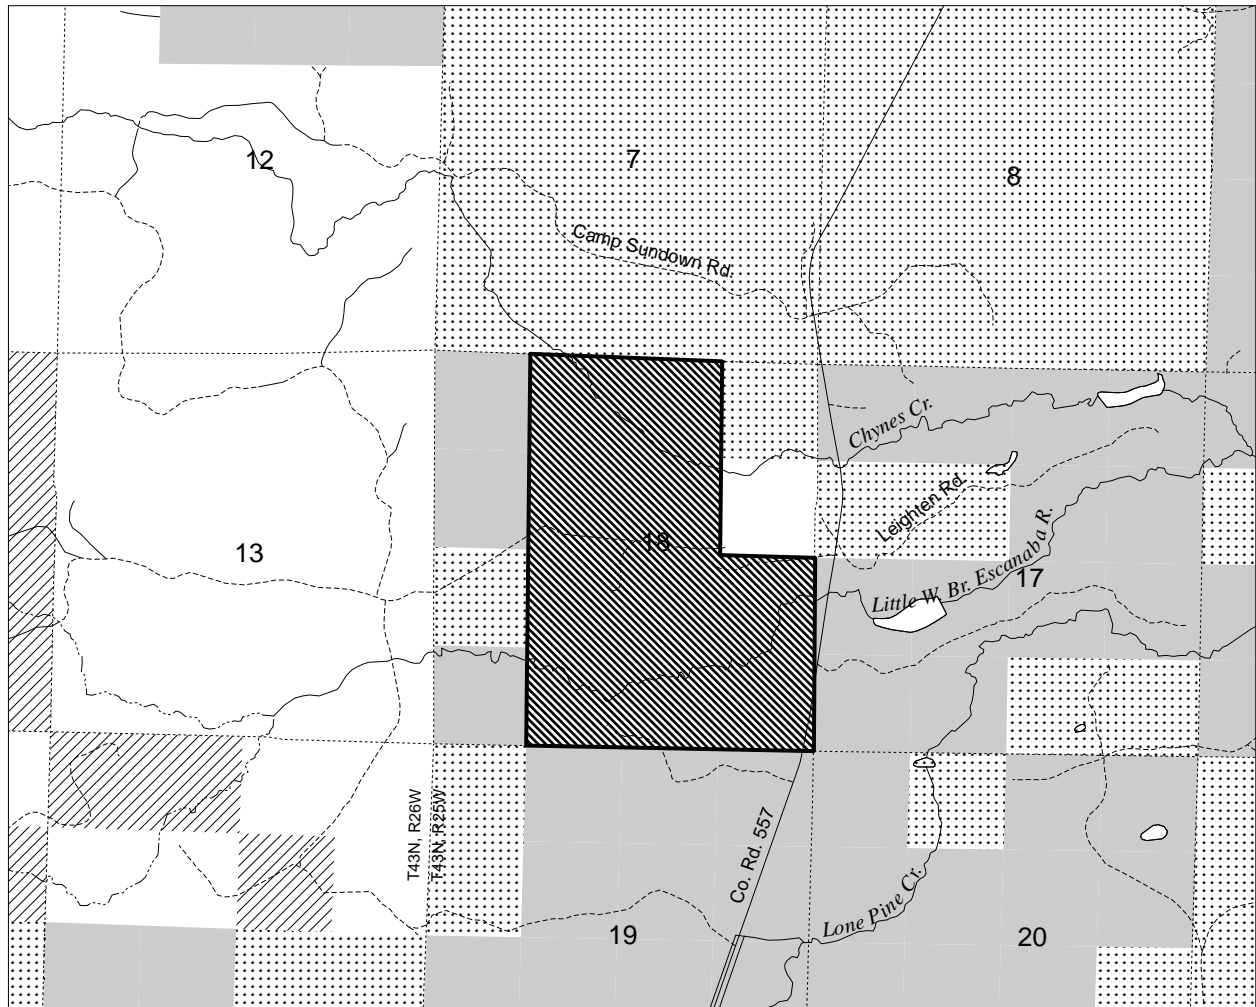

# DIRECT METALLIC MINERALS LEASE

Weyerhaeuser Company  
Marquette County

-  Leasable development with restrictions (390 acres)
-  Surface ownership
-  Mineral and surface ownership
-  Mineral ownership
-  Mixed ownership