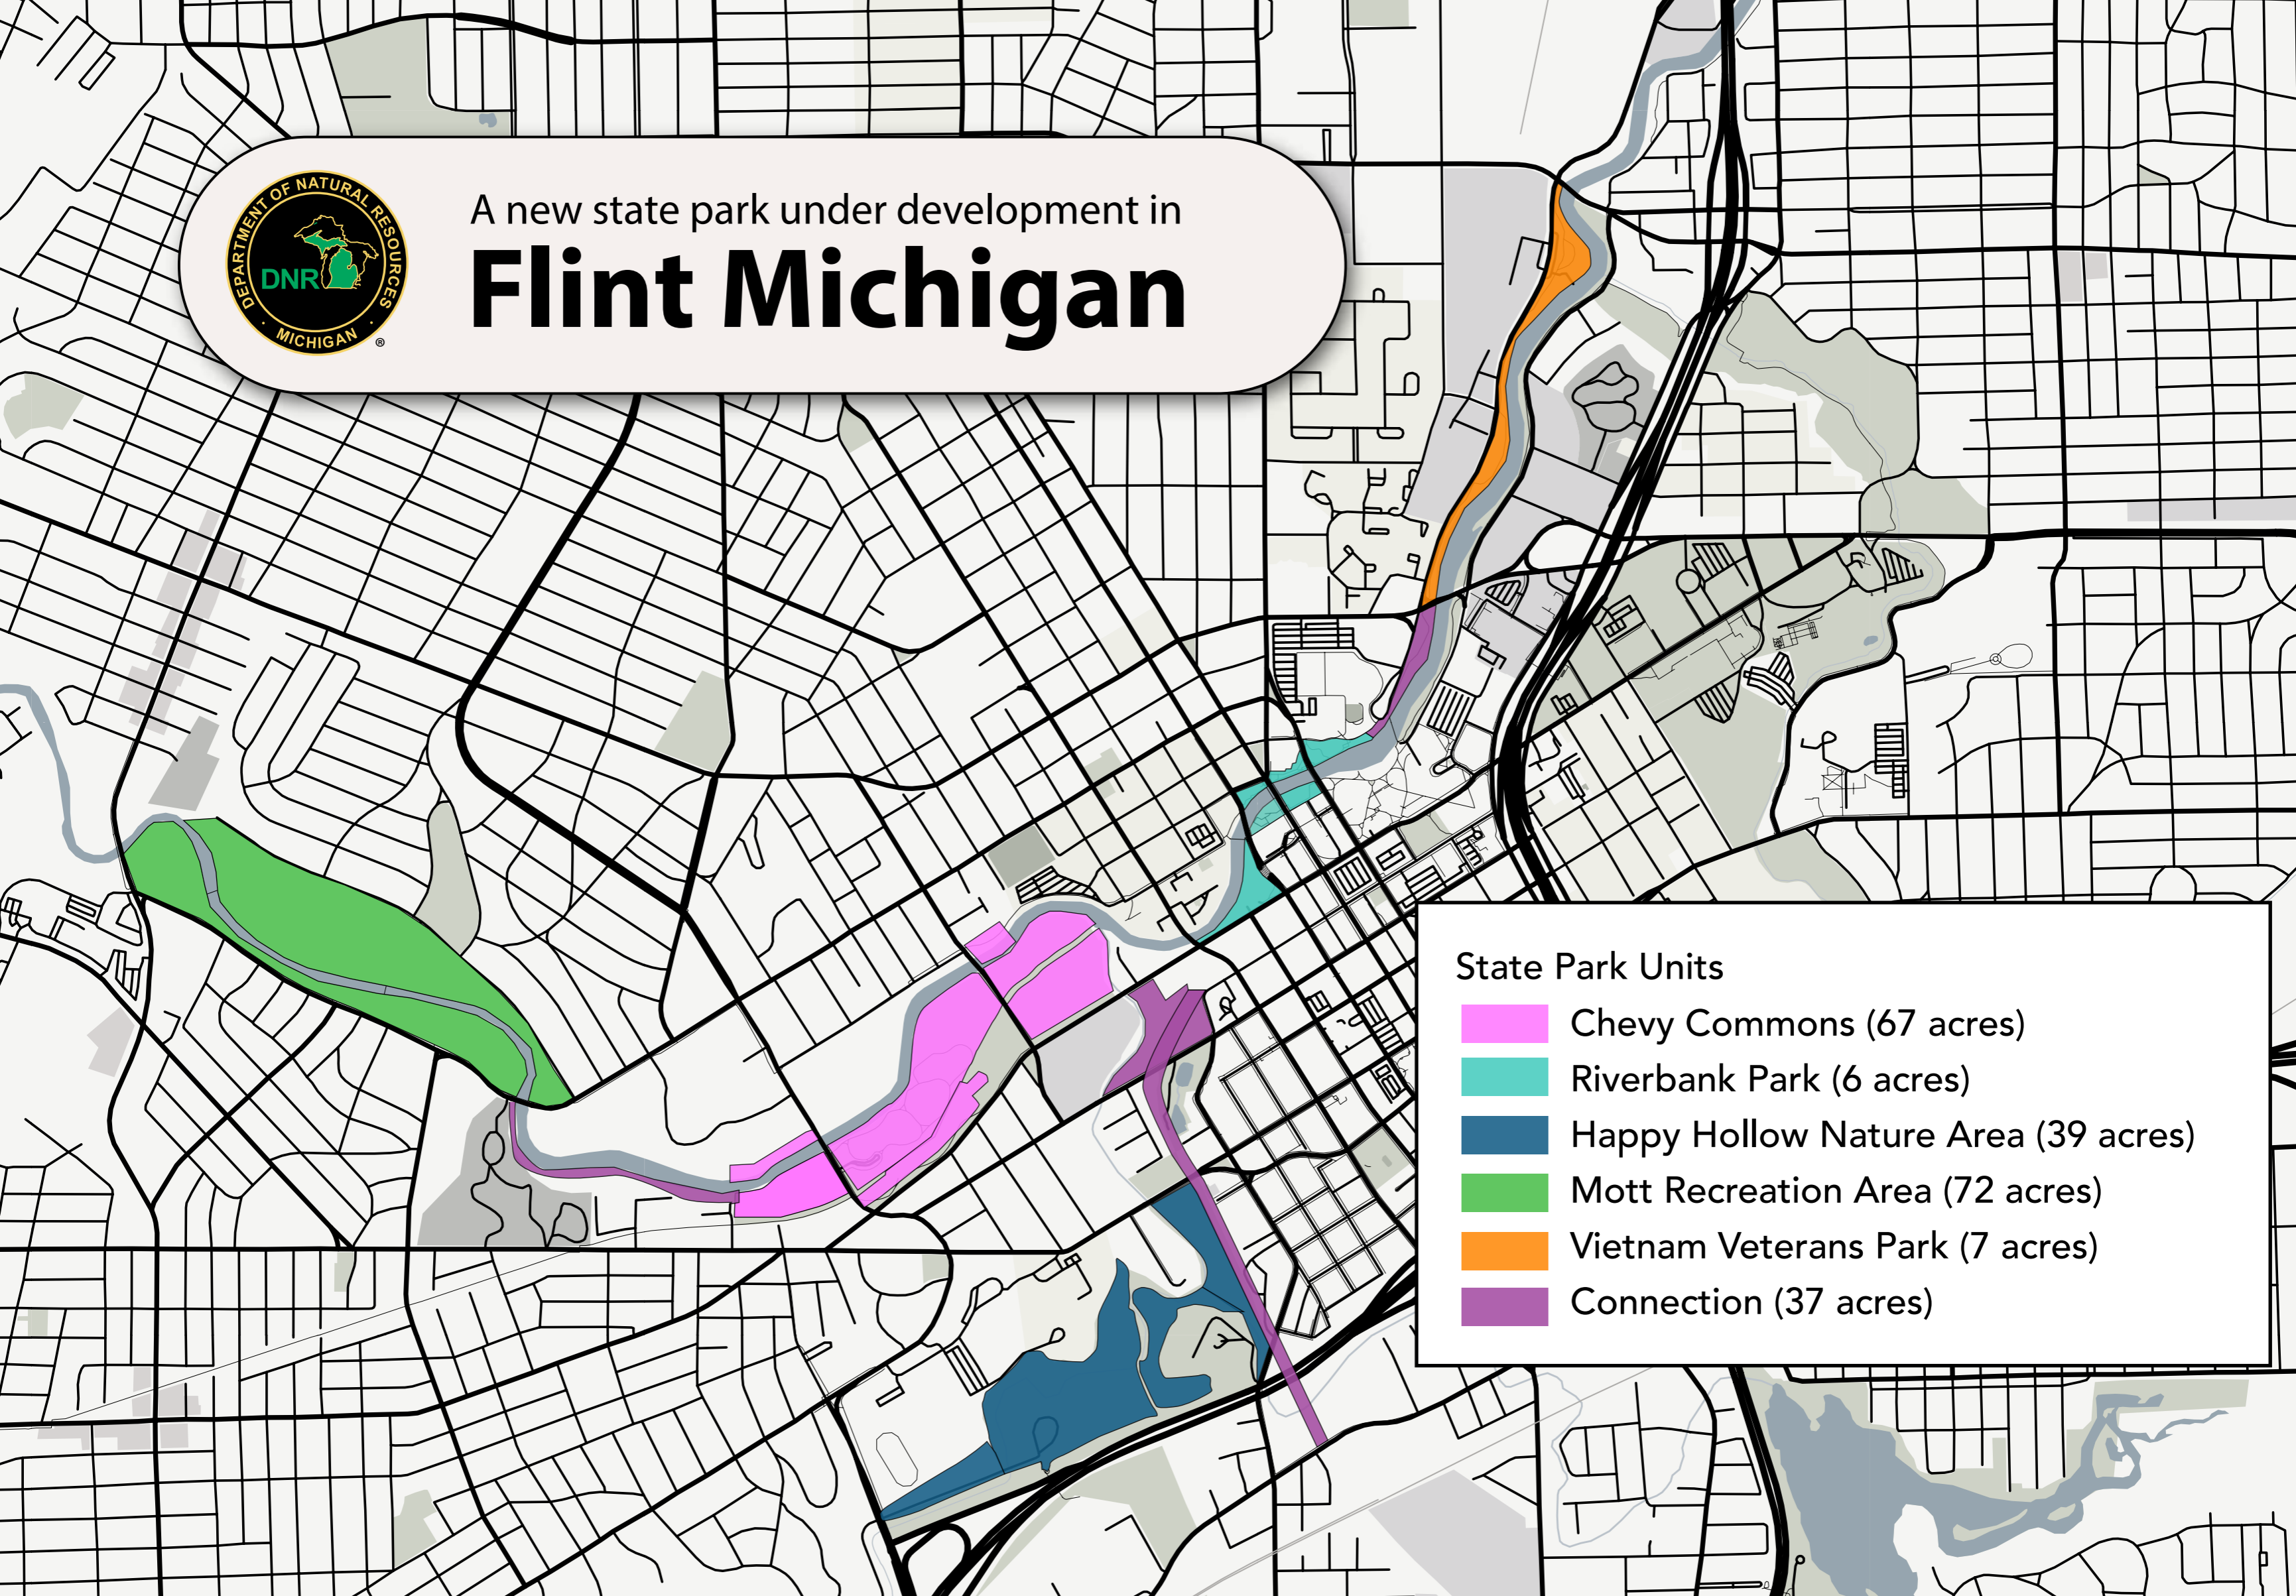

A new state park under development in

Flint Michigan

State Park Units

-  Chevy Commons (67 acres)
-  Riverbank Park (6 acres)
-  Happy Hollow Nature Area (39 acres)
-  Mott Recreation Area (72 acres)
-  Vietnam Veterans Park (7 acres)
-  Connection (37 acres)