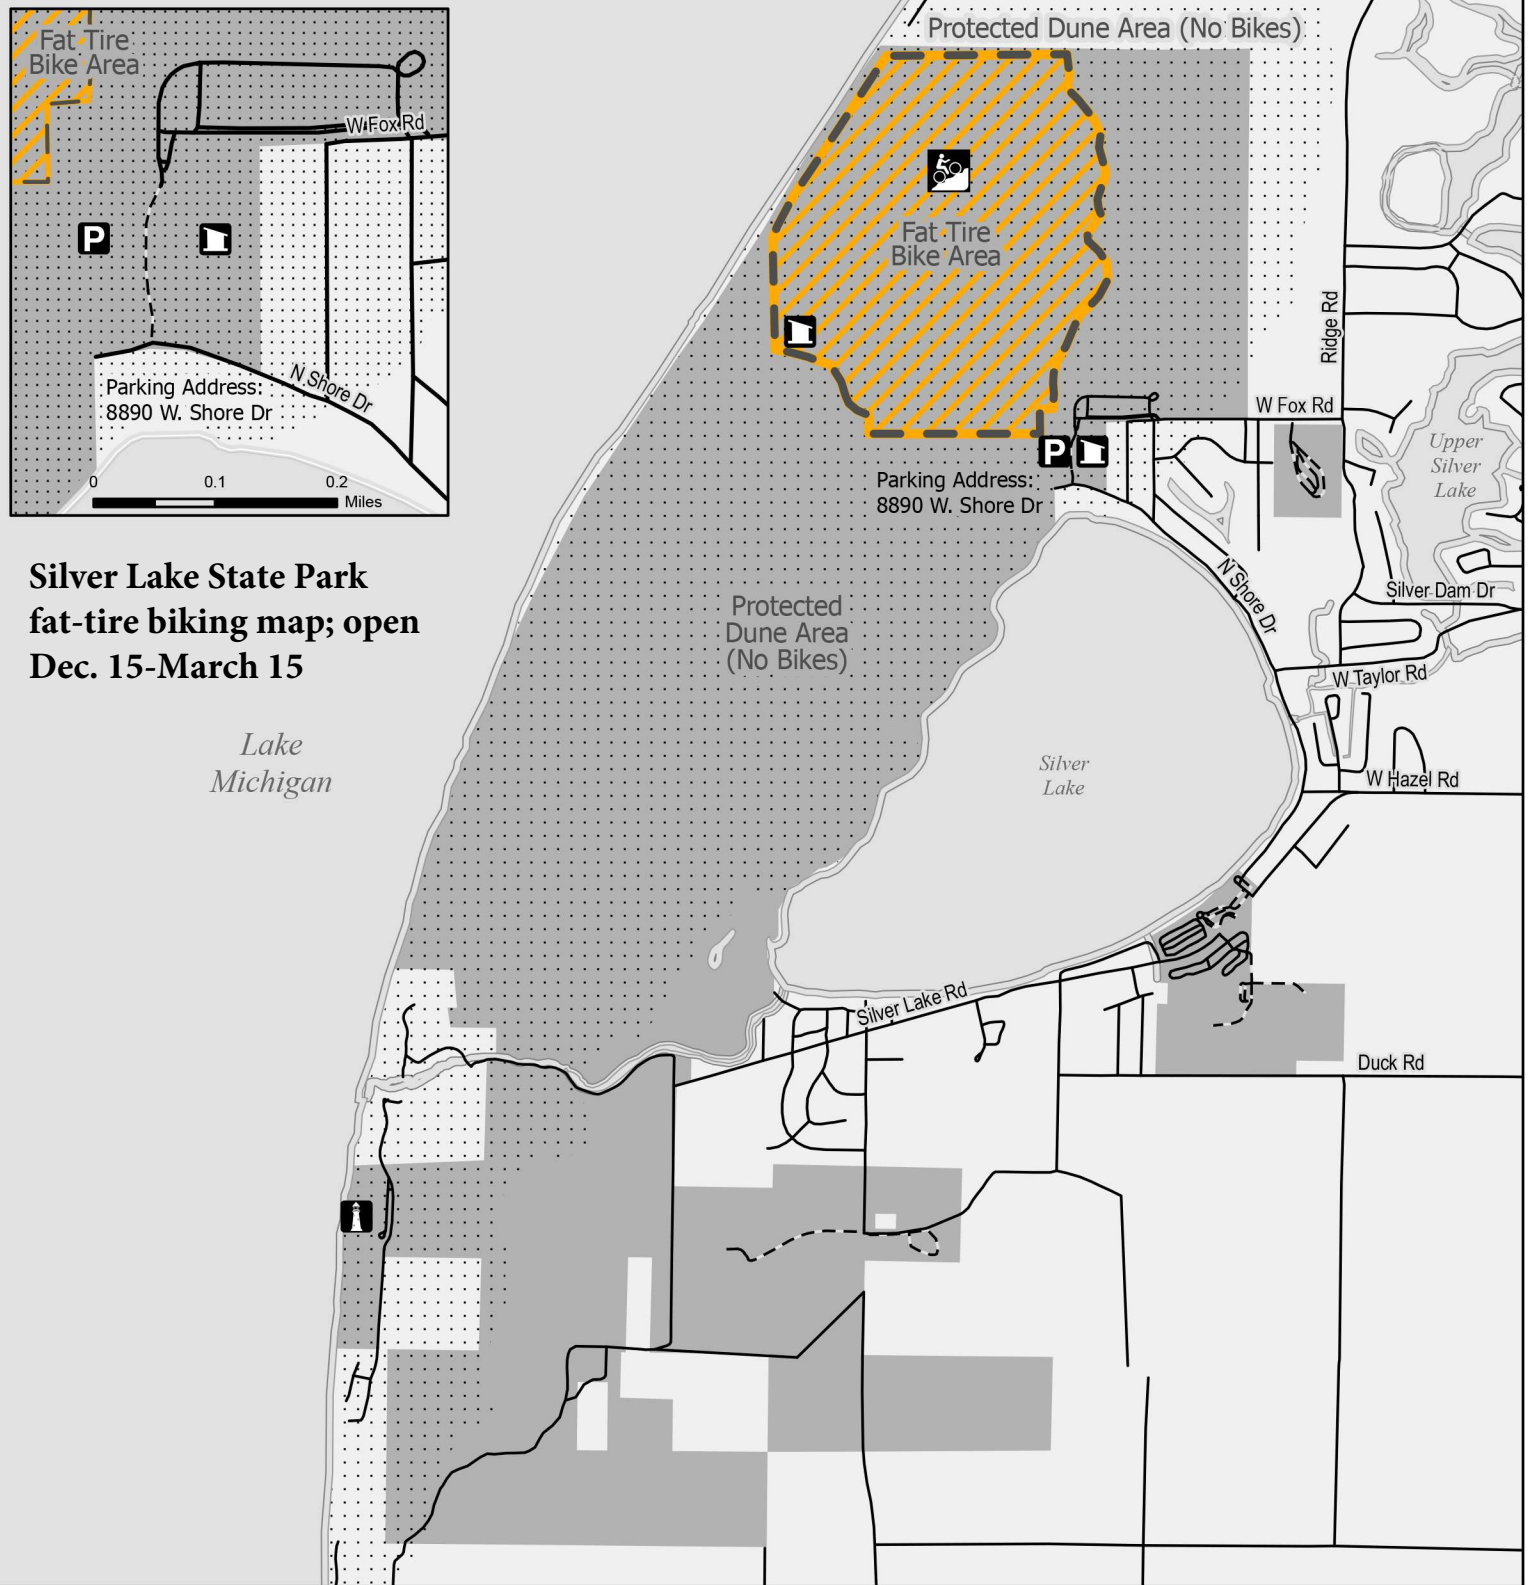

# Silver Lake State Park

Fat Tire Bike Area: Open December 15th - March 15th

**Silver Lake State Park  
fat-tire biking map; open  
Dec. 15-March 15**

Lake Michigan

Silver Lake

MICHIGAN DEPARTMENT OF NATURAL RESOURCES

0 0.5 1 Miles

- State Park Boundary
- Waterbody
- Dunes
- Paved Road
- Unpaved Road
- Fat Tire Bike Area

- Parking
- Vault Toilet
- Lighthouse