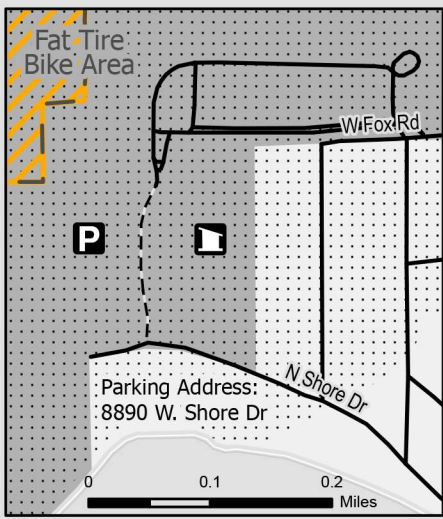

# Silver Lake State Park

Fat Tire Bike Area: Open December 15th - March 15th

**Silver Lake State Park  
fat-tire biking map; open  
Dec. 15-March 15**

Lake Michigan

Silver Lake

MICHIGAN DEPARTMENT OF NATURAL RESOURCES

0 0.5 1 Miles

- State Park Boundary
- Waterbody
- Dunes
- Paved Road
- Unpaved Road
- Fat Tire Bike Area

- Parking
- Vault Toilet
- Lighthouse