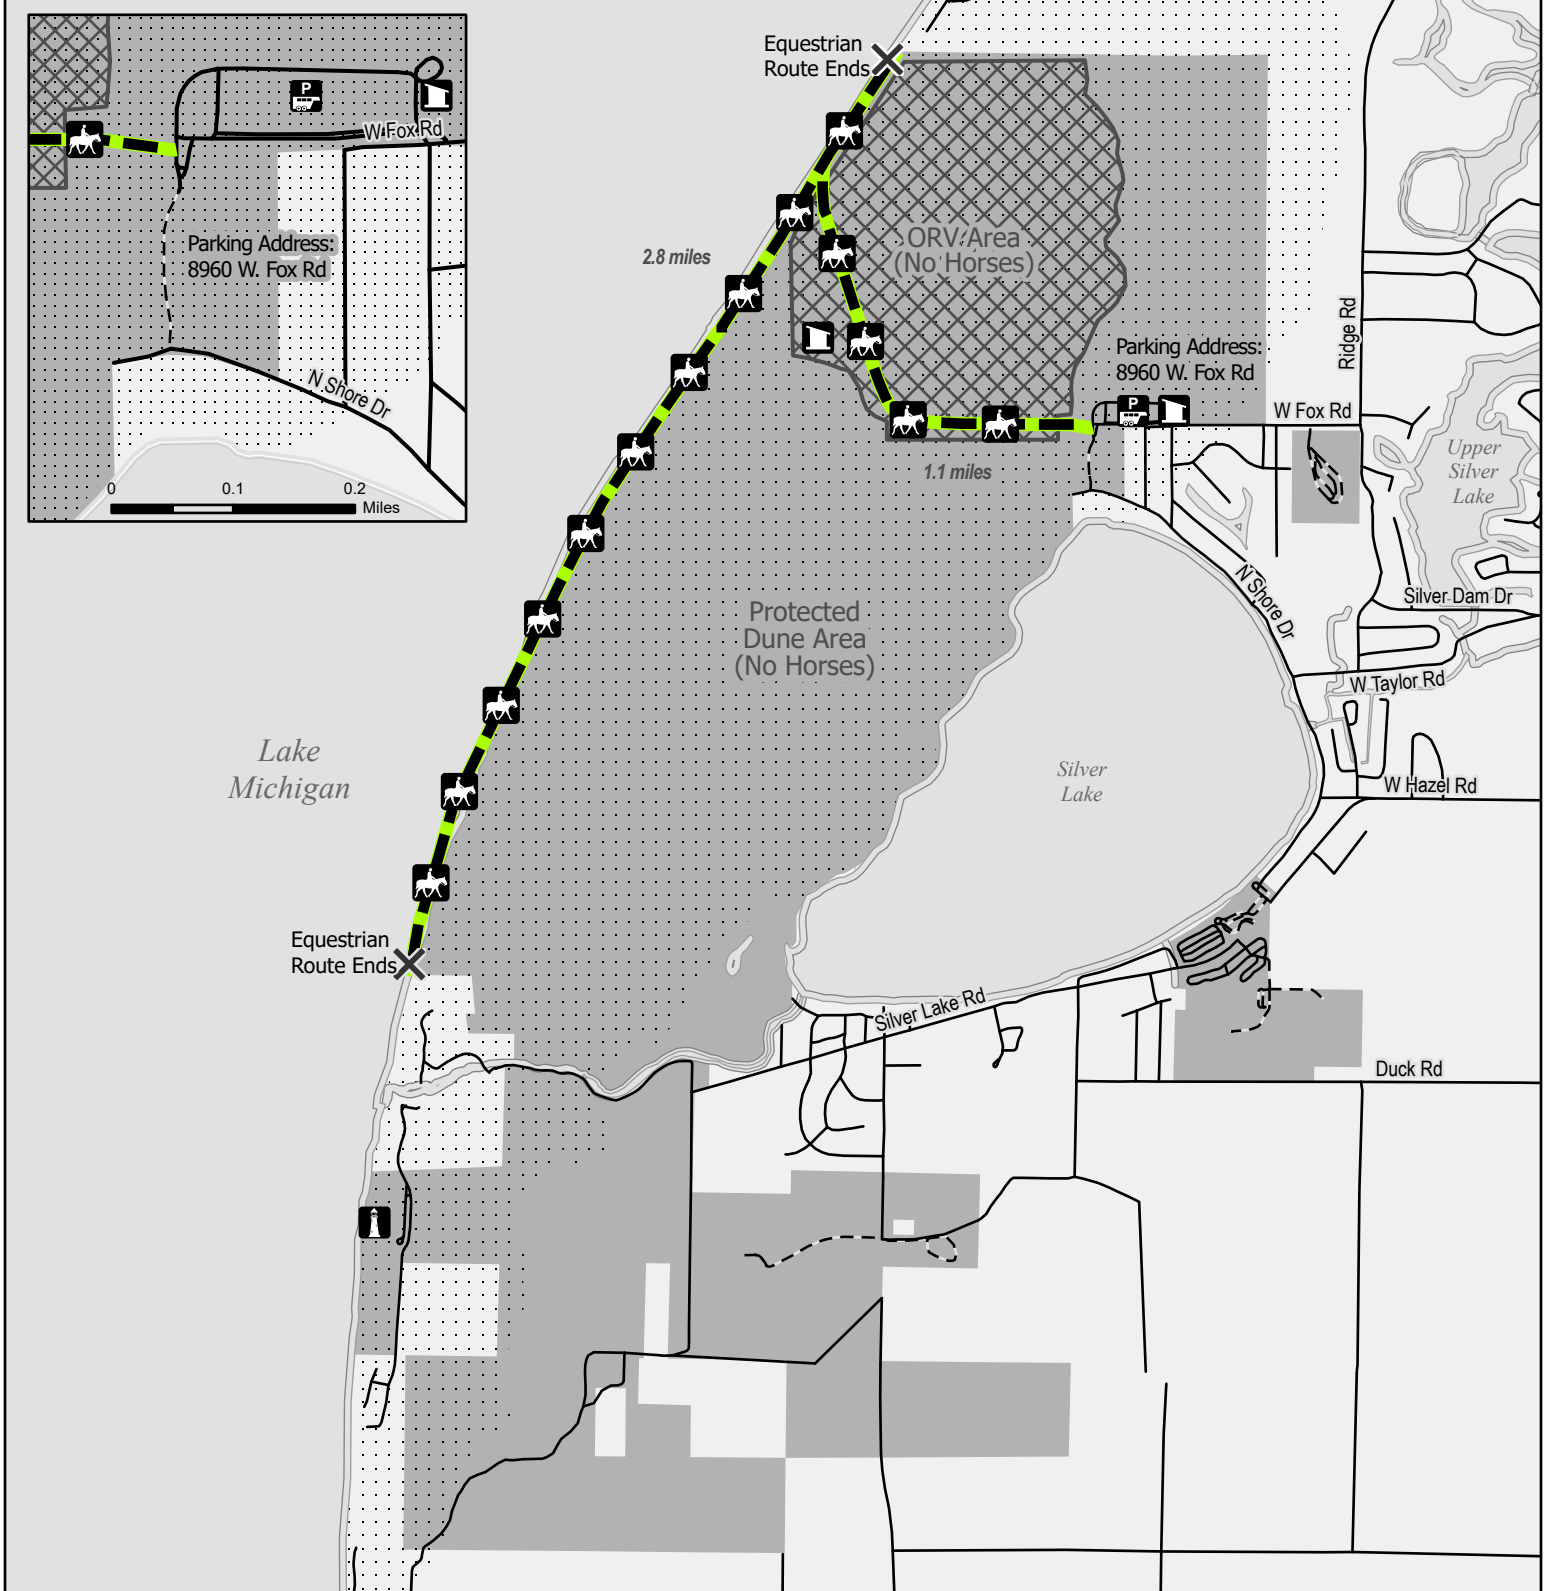

# Silver Lake State Park

Equestrian Shoreline Route: Open November 1st-30th

MICHIGAN DEPARTMENT OF NATURAL RESOURCES

-  State Park Boundary
-  Equestrian Shoreline
-  Waterbody
-  Dunes
-  Paved Road
-  Off-Road Vehicle Area
-  Unpaved Road

-  Vault Toilet
-  Equestrian Staging Area
-  Light House