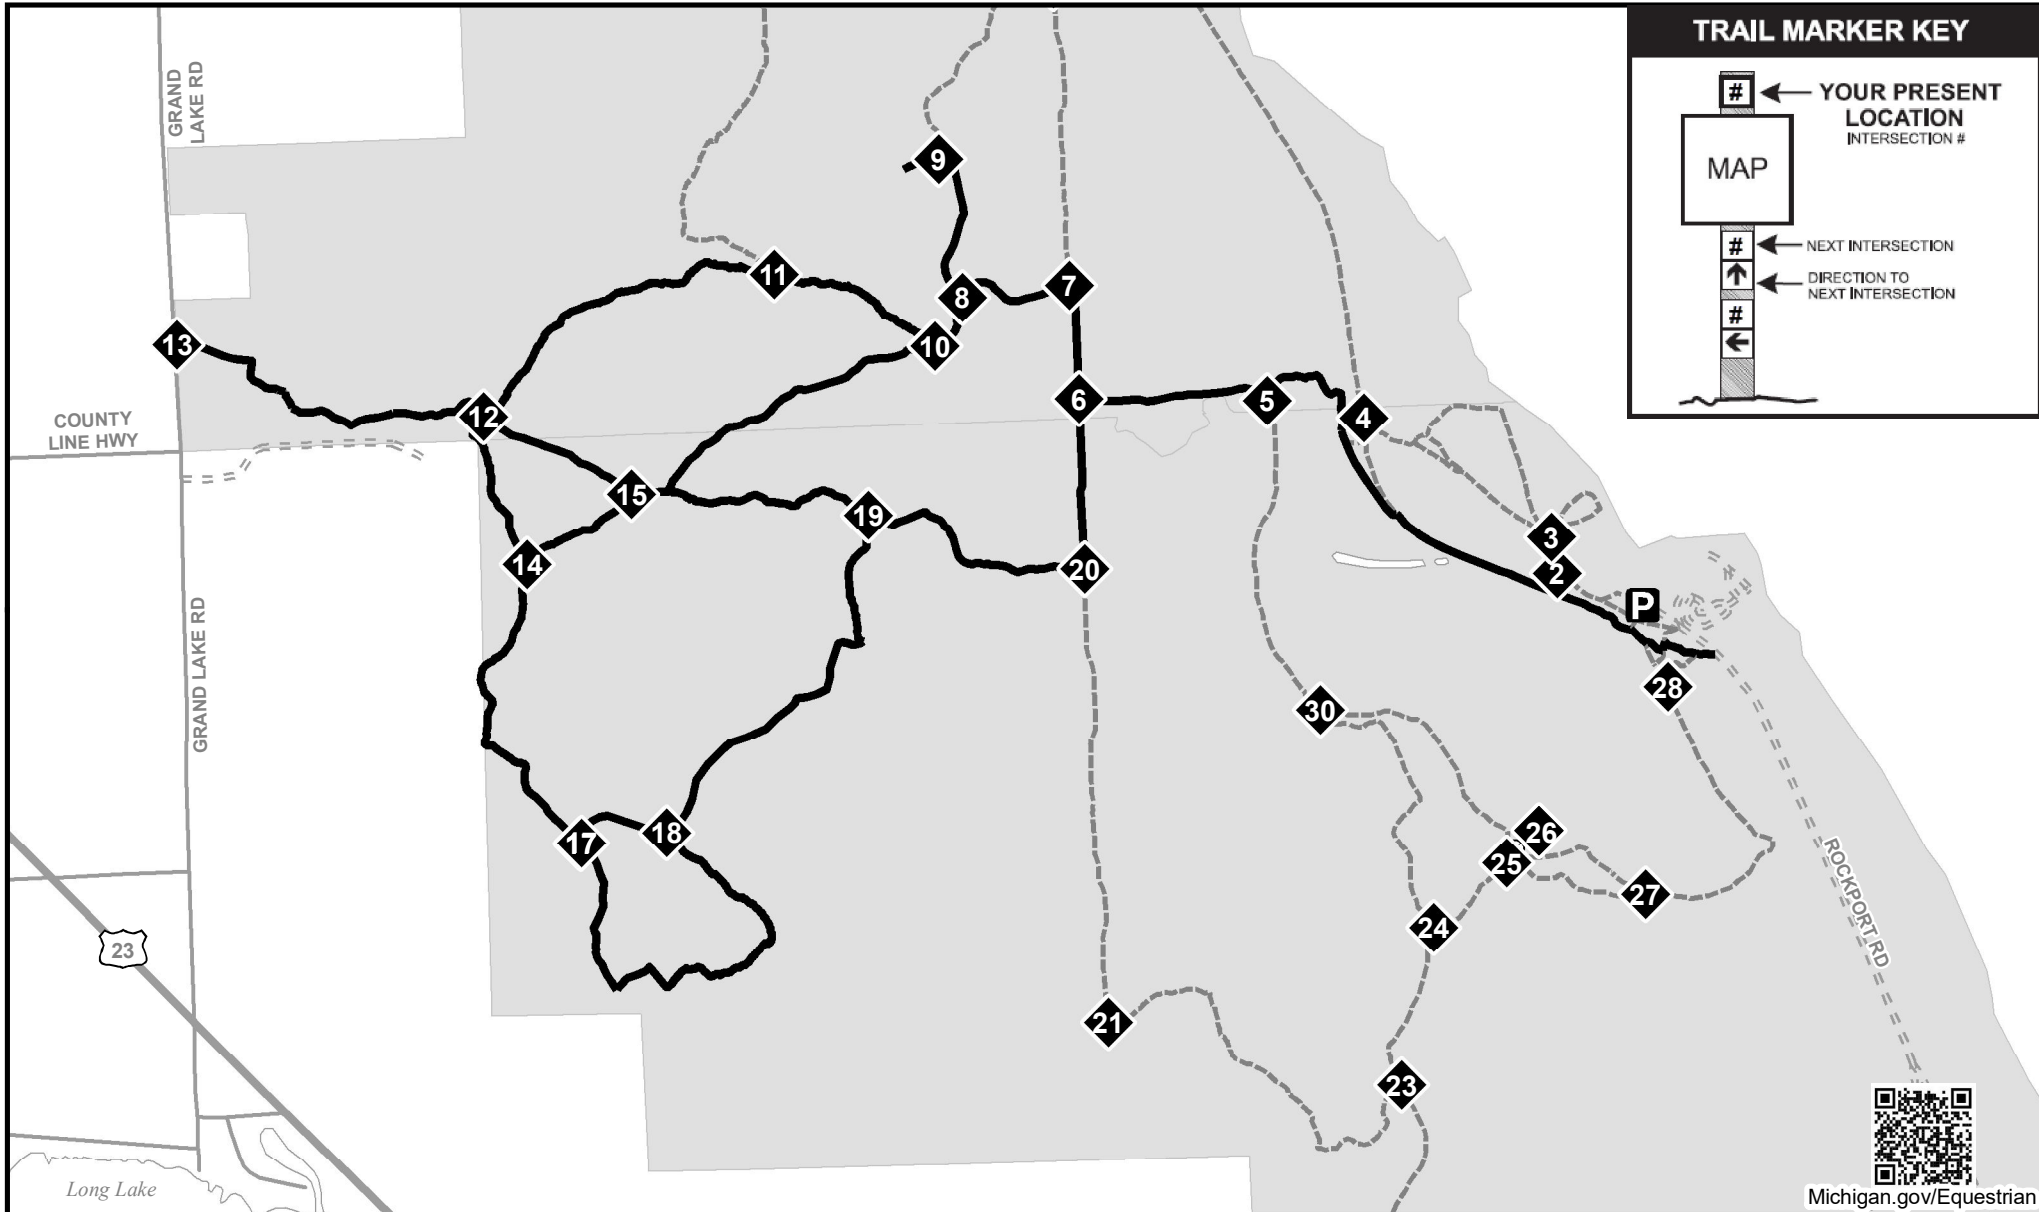

Rockport Equestrian Trails

Alpena and Presque Isle Counties

Updated: 3/10/2021

- Intersection number
- Parking Lot
- Designated Equestrian/Hiking Trails
- Designated Multi-Use Trails
- Paved Road
- Gravel Road
- Lakes and Rivers
- State land

Rockport State Recreation Area
101750 Rockport Road
Alpena, MI 49707

TRAIL MARKER KEY

← YOUR PRESENT LOCATION INTERSECTION #

← NEXT INTERSECTION

← DIRECTION TO NEXT INTERSECTION

← DIRECTION TO NEXT INTERSECTION