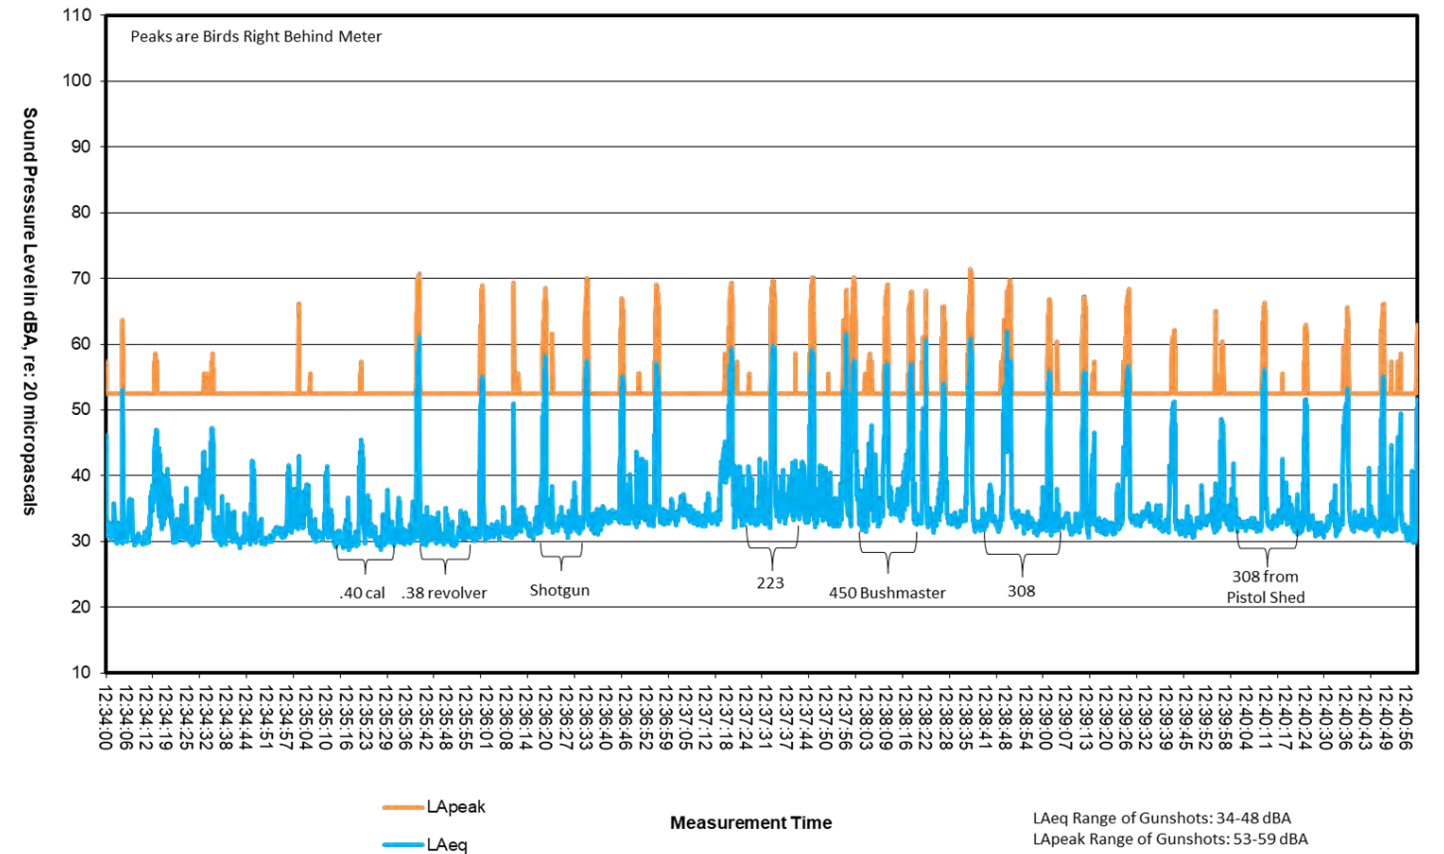

LAeq Range of Gunshots: 35-45 dBA  
 LApeak Range of Gunshots: 53-56 dBA  
**1.1 miles SSW of range.**

**Michigan DNR 2**  
**Site: Echo Point**  
**Receiver Location: 14M**  
**September 28, 2016**

**Michigan DNR 5**  
**Site: Allegan Echo Point**  
**Receiver Location: 14M**  
**May 13, 2021**

LAEq Range of Gunshots: NA  
 LApeak Range of Gunshots: NA

**1.1 miles West of range.**

**14M 1.1 miles west - on the right-of-way across the street from 1736 39<sup>th</sup> Street.**

**Michigan DNR 2  
 Site: Echo Point  
 Receiver Location: 15M  
 September 28, 2016**

**Michigan DNR 5  
 Site: Allegan Echo Point  
 Receiver Location: 15M  
 May 13, 2021**

15M approximately 2.0 miles to the north of the range off 121<sup>st</sup> Avenue next to 3723 in a field about 0.17 miles off the road at the bottom of a small hill.

**Michigan DNR 2**  
**Site: Echo Point**  
**Receiver Location: 16M**  
**September 28, 2016**

**Michigan DNR 5**  
**Site: Allegan Echo Point**  
**Receiver Location: 16M**  
**May 13, 2021**

LAeq Range of Gunshots: NA  
 LApeak Range of Gunshots: NA