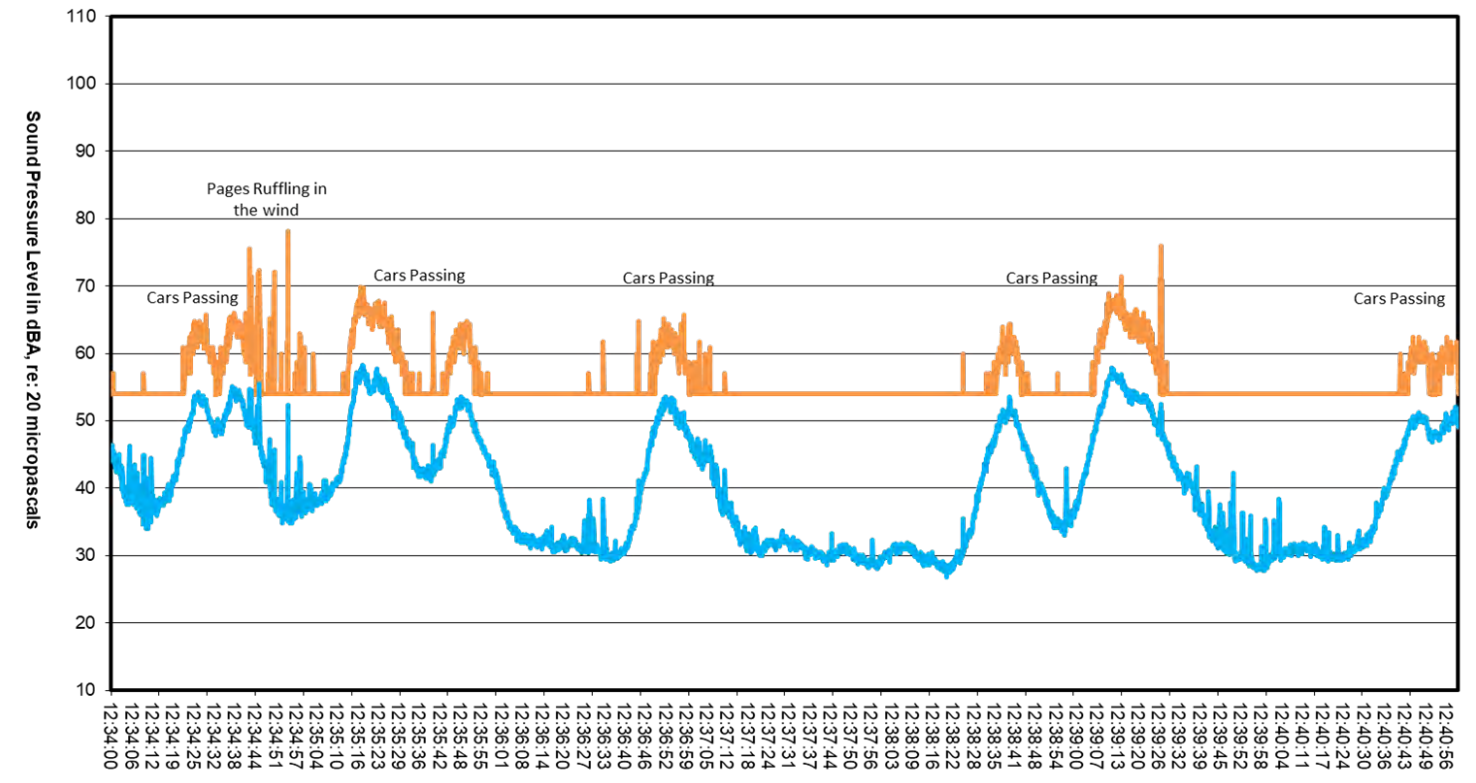

**Michigan DNR 2**  
**Site: Echo Point**  
**Receiver Location: 16M**  
**September 28, 2016**

**Michigan DNR 5**  
**Site: Allegan Echo Point**  
**Receiver Location: 16M**  
**May 13, 2021**

LAeq Range of Gunshots: NA  
 LApeak Range of Gunshots: NA

**2.0 miles East of range.**

16M approximately 2.0 miles to the east of the range near 1726 Signal Point Circle.

**Michigan DNR 2**  
**Site: Echo Point**  
**Receiver Location: 17M**  
**September 28, 2016**

— LAp  
 — LAeq  
 Measurement Time

17M approximately 2.0 miles to the south of the range on 113<sup>th</sup> Avenue where it intersects with 37<sup>th</sup> Street.

**Michigan DNR 5**  
**Site: Allegan Echo Point**  
**Receiver Location: 17M**  
**May 13, 2021**

— LAp  
 — LAeq  
 Measurement Time

LAeq Range of Gunshots: NA  
 LAp Range of Gunshots: NA

**2.0 miles South of range.**

**Michigan DNR 2**  
**Site: Echo Point**  
**Receiver Location: 18M**  
**September 28, 2016**