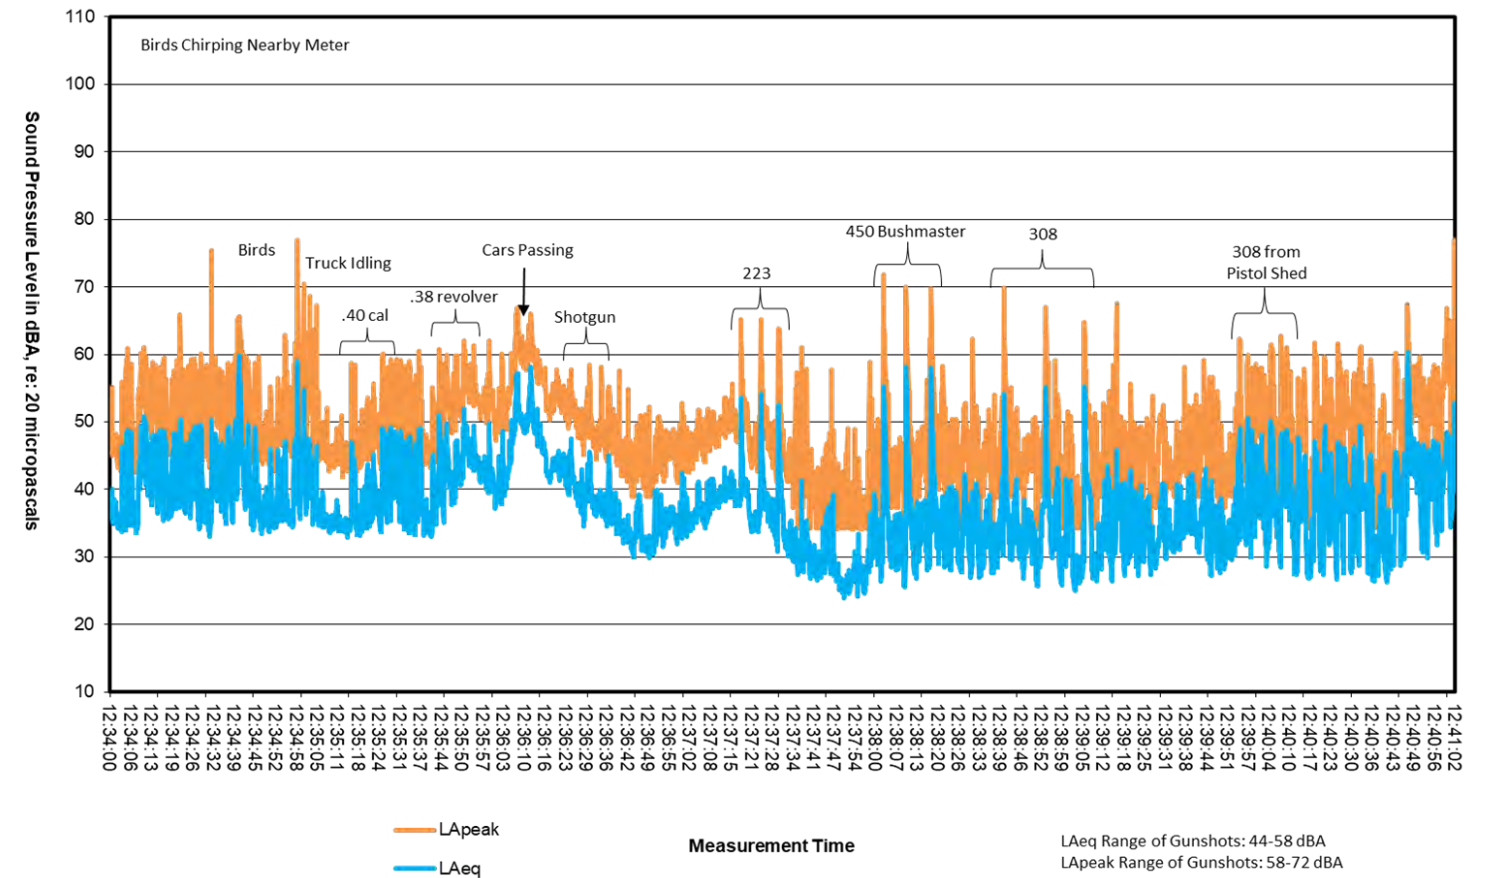

**Michigan DNR 2**  
**Site: Echo Point**  
**Receiver Location: 5M**  
**September 28, 2016**

**Michigan DNR 5**  
**Site: Allegan Echo Point**  
**Receiver Location: 5M**  
**May 13, 2021**

0.5 miles North of range.