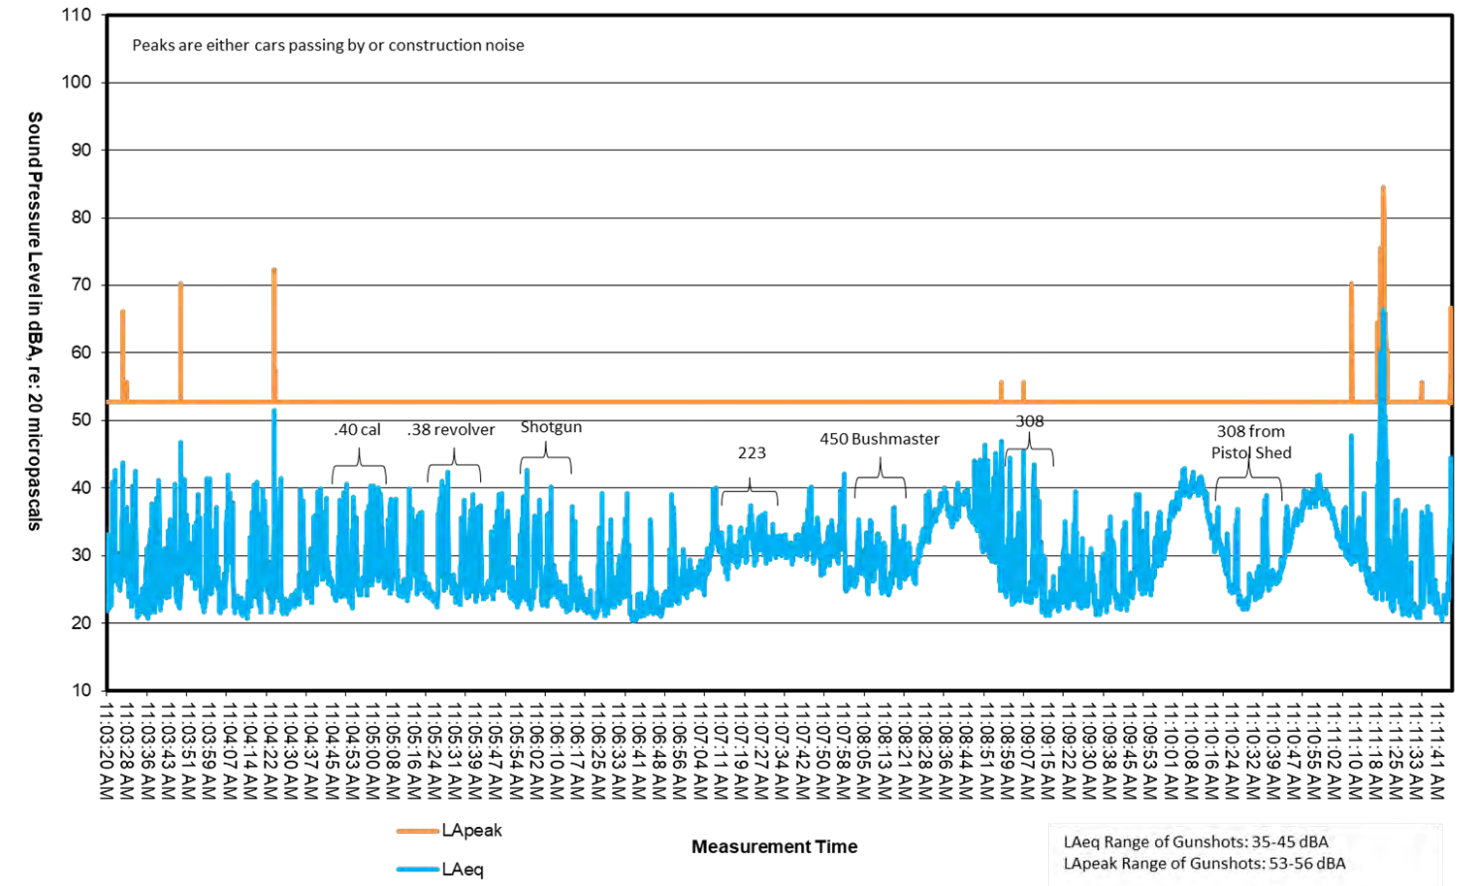

**Michigan DNR 5**  
**Site: Allegan Echo Point**  
**Receiver Location: 11M**  
**May 13, 2021**

LAeq Range of Gunshots: 45-50 dBA  
 LApeak Range of Gunshots: 56-62 dBA

**1.0 mile East of range.**

11M was approximately 1.0 miles to the east of the range near 3474 Snow Farm Lane.

**Michigan DNR 2**  
**Site: Echo Point**  
**Receiver Location: 13 NEW**  
**September 28, 2016**

**Michigan DNR 5**  
**Site: Allegan Echo Point**  
**Receiver Location: 13 NEW**  
**May 13, 2021**

13 New approximately 1.0 miles to the south of the range on the snowmobile trail.

LAeq Range of Gunshots: 35-45 dBA  
 LApeak Range of Gunshots: 53-56 dBA  
**1.1 miles SSW of range.**

**Michigan DNR 2**  
**Site: Echo Point**  
**Receiver Location: 14M**  
**September 28, 2016**

**Michigan DNR 5**  
**Site: Allegan Echo Point**  
**Receiver Location: 14M**  
**May 13, 2021**