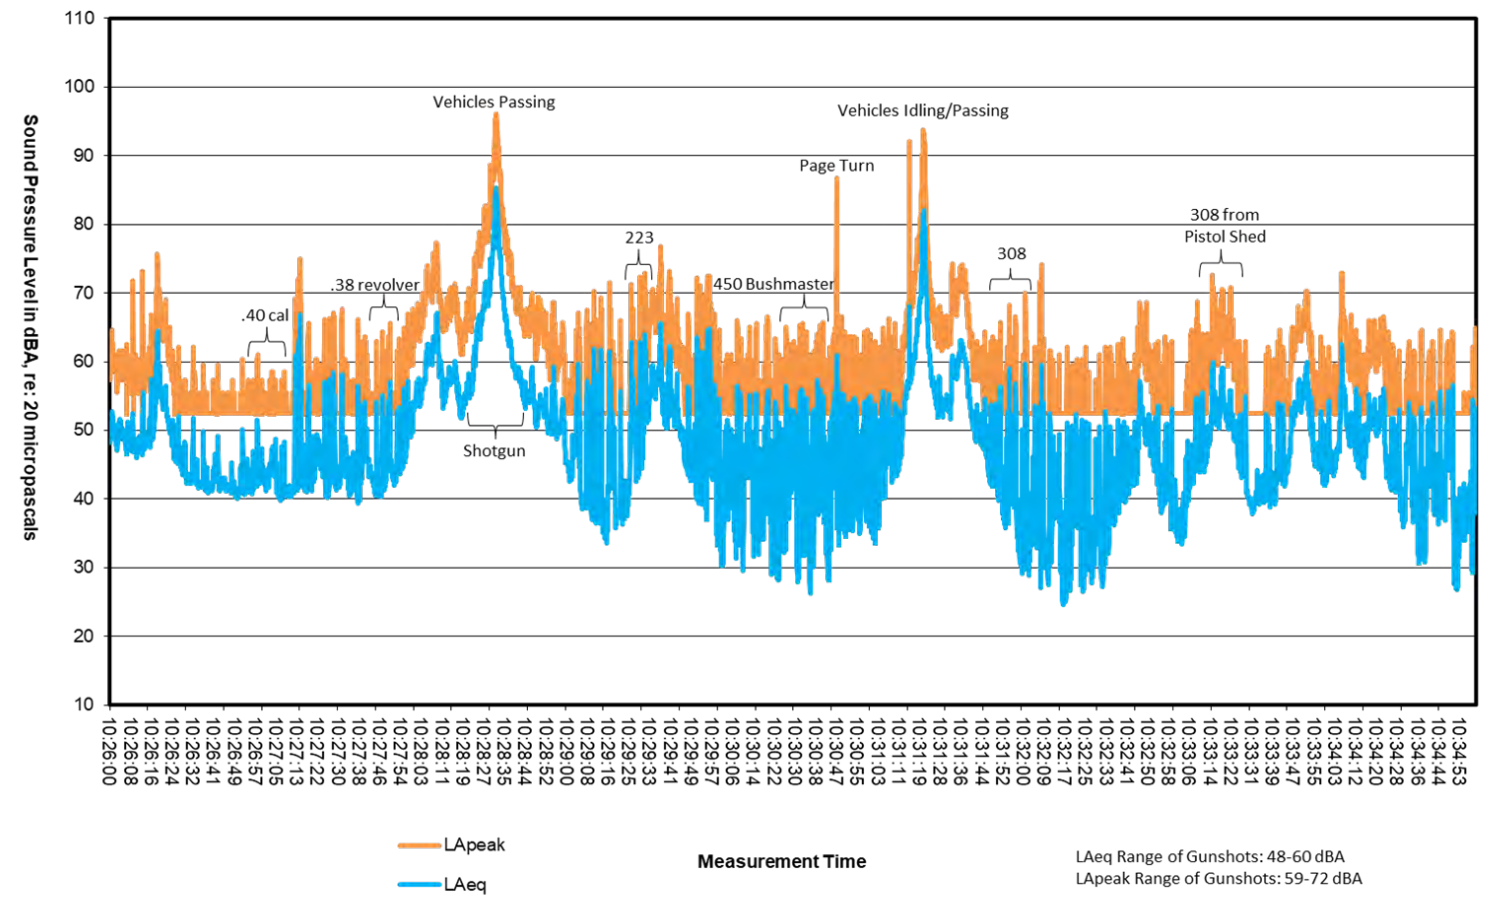

Michigan DNR 5
Site: Allegan Echo Point
Receiver Location: 6M
May 13, 2021

0.43 miles ENE of range.