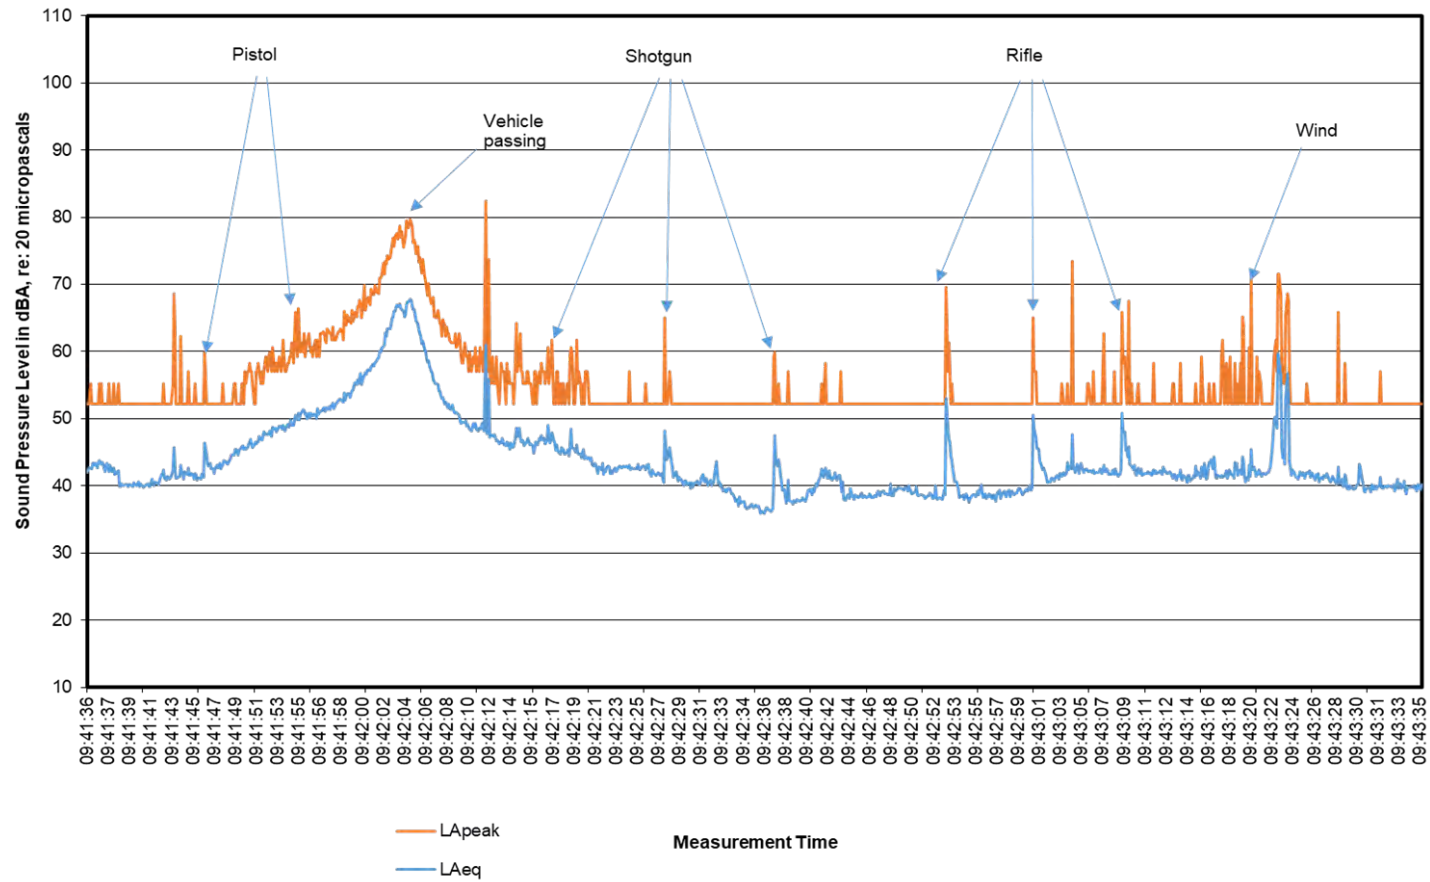

**Michigan DNR 5**  
**Site: Allegan Echo Point**  
**Receiver Location: 11M**  
**May 13, 2021**

LAeq Range of Gunshots: 45-50 dBA  
 LApeak Range of Gunshots: 56-62 dBA

**1.0 mile East of range.**

11M was approximately 1.0 miles to the east of the range near 3474 Snow Farm Lane.

**Michigan DNR 2**  
**Site: Echo Point**  
**Receiver Location: 13 NEW**  
**September 28, 2016**

**Michigan DNR 5**  
**Site: Allegan Echo Point**  
**Receiver Location: 13 NEW**  
**May 13, 2021**

13 New approximately 1.0 miles to the south of the range on the snowmobile trail.

LAeq Range of Gunshots: 35-45 dBA  
 LApeak Range of Gunshots: 53-56 dBA  
**1.1 miles SSW of range.**

**Michigan DNR 2**  
**Site: Echo Point**  
**Receiver Location: 14M**  
**September 28, 2016**

**Michigan DNR 5**  
**Site: Allegan Echo Point**  
**Receiver Location: 14M**  
**May 13, 2021**