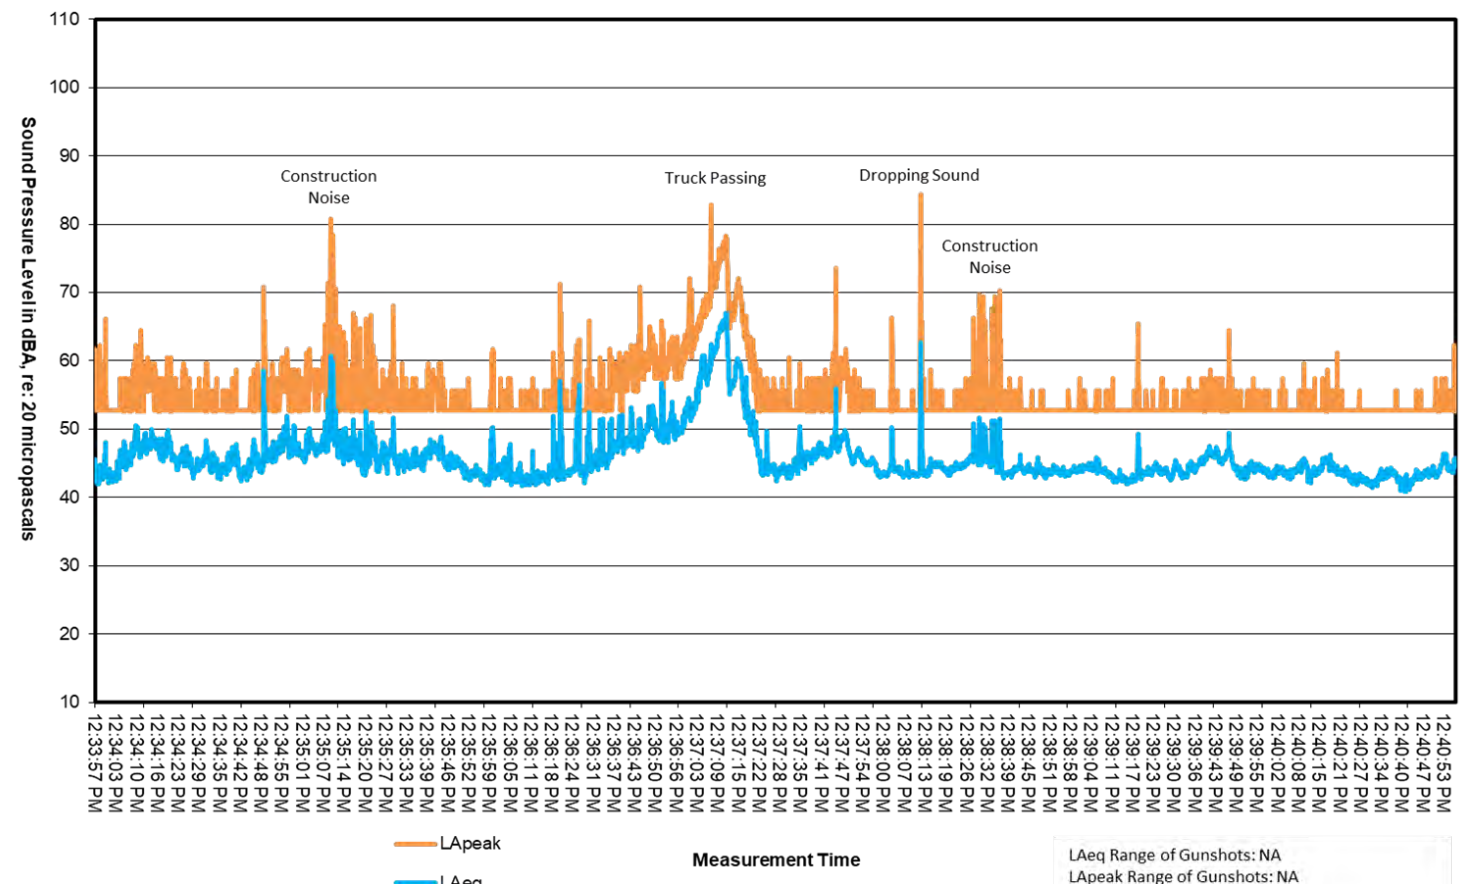

LAEq Range of Gunshots: NA  
 LApeak Range of Gunshots: NA

**1.1 miles West of range.**

**14M 1.1 miles west - on the right-of-way across the street from 1736 39<sup>th</sup> Street.**

**Michigan DNR 2  
 Site: Echo Point  
 Receiver Location: 15M  
 September 28, 2016**

**Michigan DNR 5  
 Site: Allegan Echo Point  
 Receiver Location: 15M  
 May 13, 2021**

15M approximately 2.0 miles to the north of the range off 121<sup>st</sup> Avenue next to 3723 in a field about 0.17 miles off the road at the bottom of a small hill.

**Michigan DNR 2**  
**Site: Echo Point**  
**Receiver Location: 16M**  
**September 28, 2016**

**Michigan DNR 5**  
**Site: Allegan Echo Point**  
**Receiver Location: 16M**  
**May 13, 2021**

LAeq Range of Gunshots: NA  
 LApeak Range of Gunshots: NA