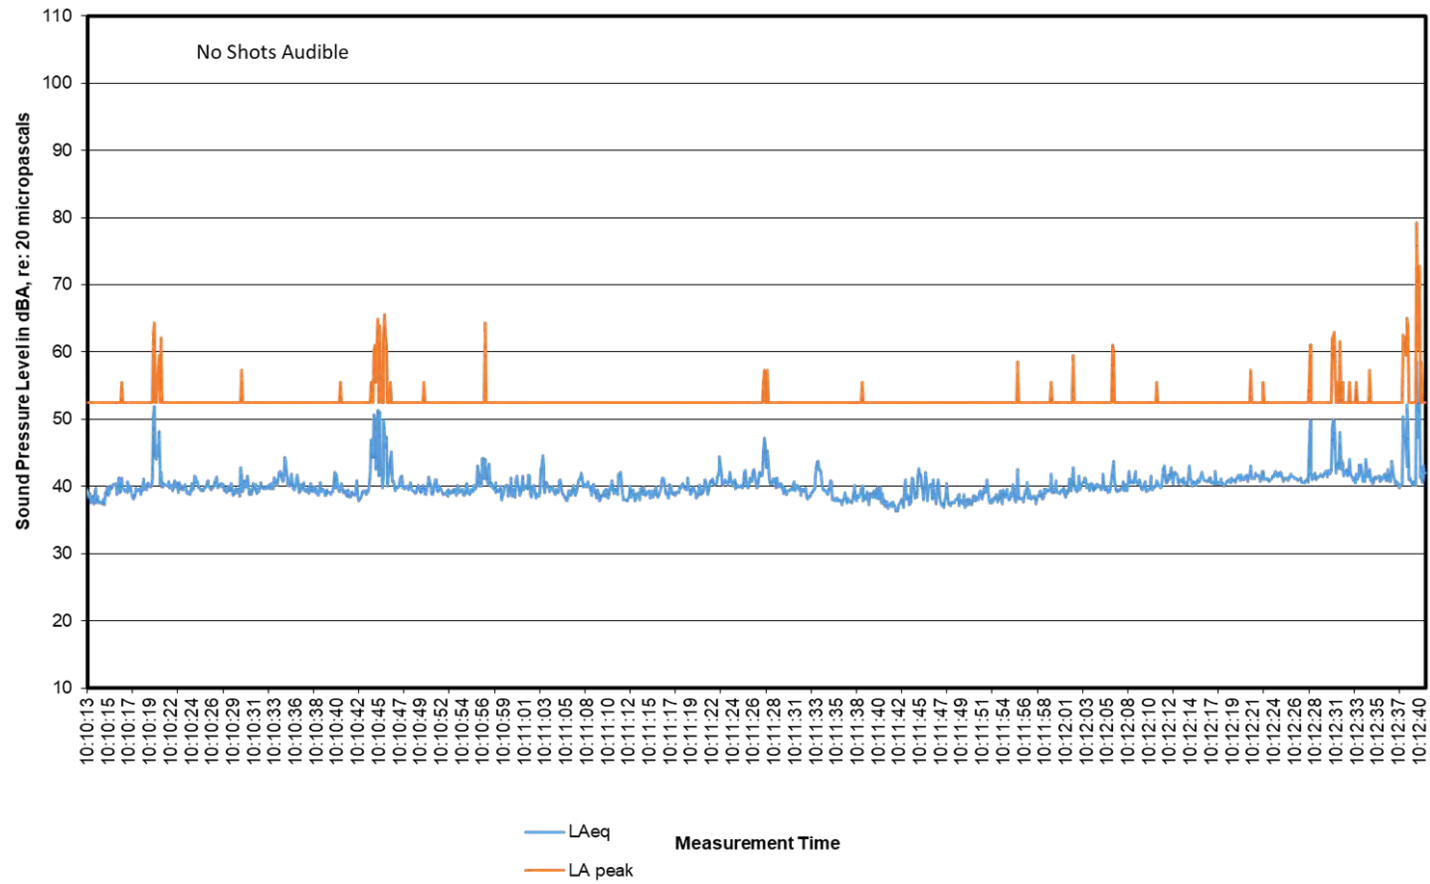

LAeq Range of Gunshots: 35-45 dBA  
 LApeak Range of Gunshots: 53-56 dBA  
**1.1 miles SSW of range.**

**Michigan DNR 2**  
**Site: Echo Point**  
**Receiver Location: 14M**  
**September 28, 2016**

**Michigan DNR 5**  
**Site: Allegan Echo Point**  
**Receiver Location: 14M**  
**May 13, 2021**

LAEq Range of Gunshots: NA  
 LApeak Range of Gunshots: NA

**1.1 miles West of range.**

**14M 1.1 miles west - on the right-of-way across the street from 1736 39<sup>th</sup> Street.**

**Michigan DNR 2  
 Site: Echo Point  
 Receiver Location: 15M  
 September 28, 2016**

**Michigan DNR 5  
 Site: Allegan Echo Point  
 Receiver Location: 15M  
 May 13, 2021**

15M approximately 2.0 miles to the north of the range off 121<sup>st</sup> Avenue next to 3723 in a field about 0.17 miles off the road at the bottom of a small hill.

**Michigan DNR 2**  
**Site: Echo Point**  
**Receiver Location: 16M**  
**September 28, 2016**

**Michigan DNR 5**  
**Site: Allegan Echo Point**  
**Receiver Location: 16M**  
**May 13, 2021**

LAeq Range of Gunshots: NA  
 LApeak Range of Gunshots: NA