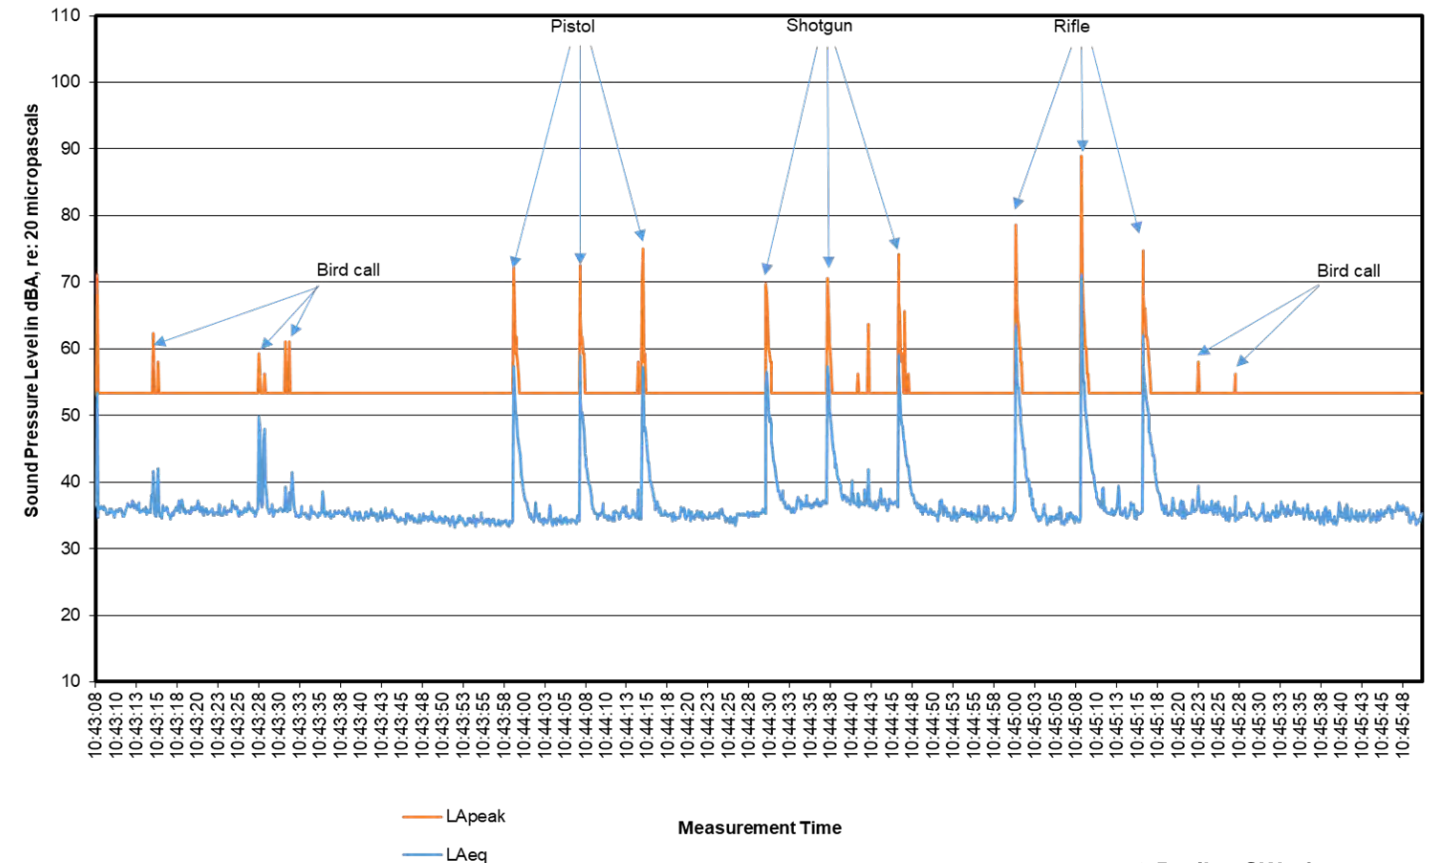

**Michigan DNR 5**  
**Site: Allegan Echo Point**  
**Receiver Location: 6M**  
**May 13, 2021**

**0.43 miles ENE of range.**

6M approximately 0.5 miles to the east of the range in the right-of-way near 1738 36<sup>th</sup> Street.

**Michigan DNR 2**  
**Site: Echo Point**  
**Receiver Location: 7T**  
**September 28, 2016**

**Michigan DNR 2**  
**Site: Echo Point**  
**Receiver Location: 7T**  
**May 13, 2021**

0.5 miles SW of range.

— LApeak    Measurement Time  
 — LAeq

**Michigan DNR 5**  
**Site: Allegan Echo Point**  
**Receiver Location: 10M**  
**May 13, 2021**

— LApeak    Measurement Time  
 — LAeq

LAeq Range of Gunshots: 44-50 dBA  
 LApeak Range of Gunshots: 56-60 dBA