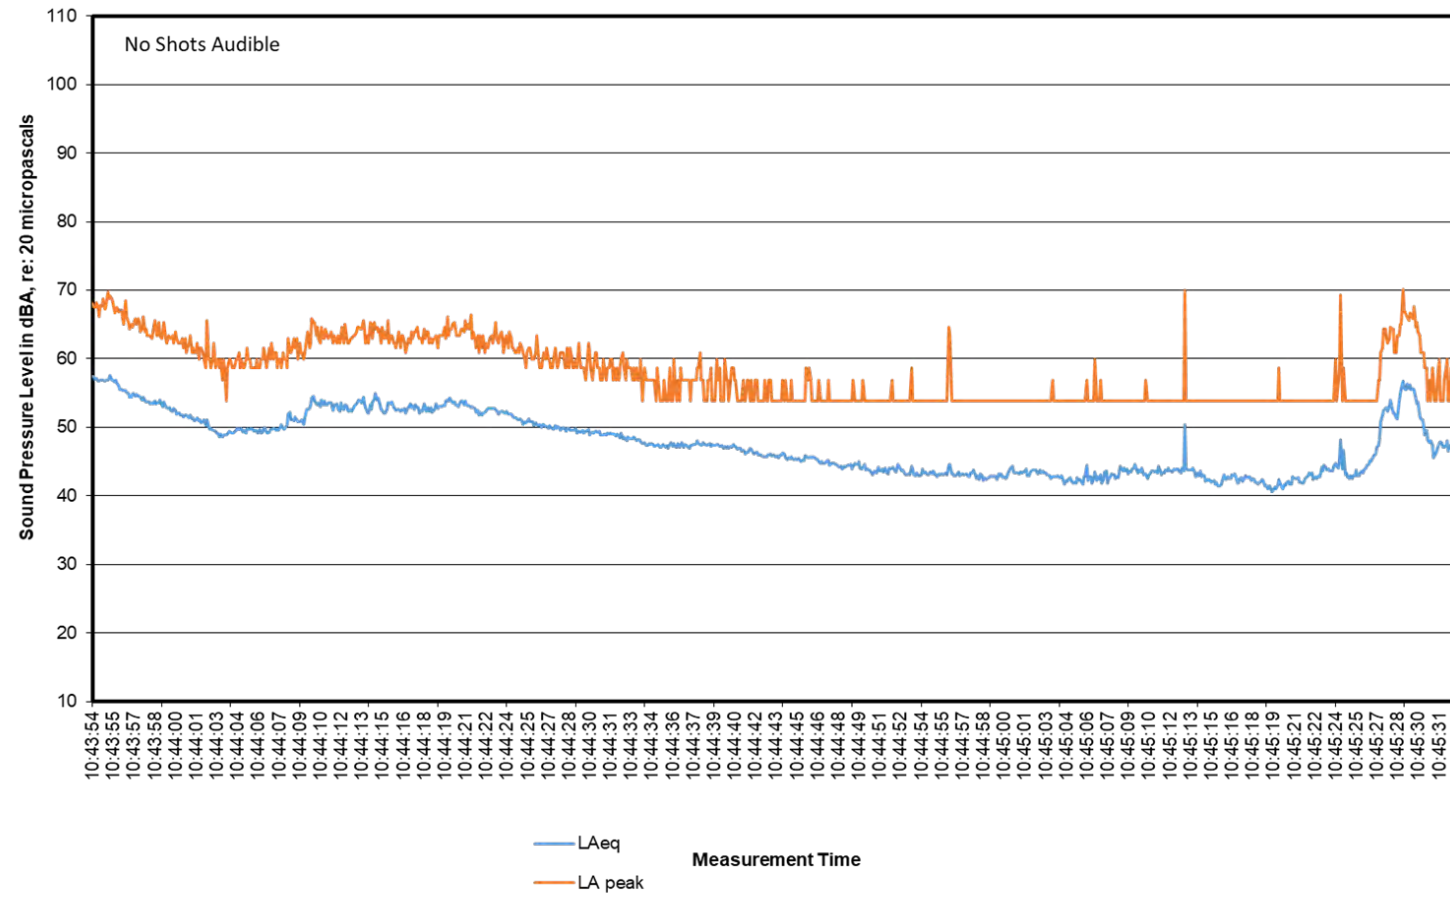

**Michigan DNR 2**  
**Site: Echo Point**  
**Receiver Location: 5M**  
**September 28, 2016**

**Michigan DNR 5**  
**Site: Allegan Echo Point**  
**Receiver Location: 5M**  
**May 13, 2021**

0.5 miles North of range.

5M approximately 0.56 miles to the north of the range on the south side of 3684 118<sup>th</sup> Avenue near the street.

**Michigan DNR 2**  
**Site: Echo Point**  
**Receiver Location: 6M**  
**September 28, 2016**

**Michigan DNR 5**  
**Site: Allegan Echo Point**  
**Receiver Location: 6M**  
**May 13, 2021**

**0.43 miles ENE of range.**

6M approximately 0.5 miles to the east of the range in the right-of-way near 1738 36<sup>th</sup> Street.