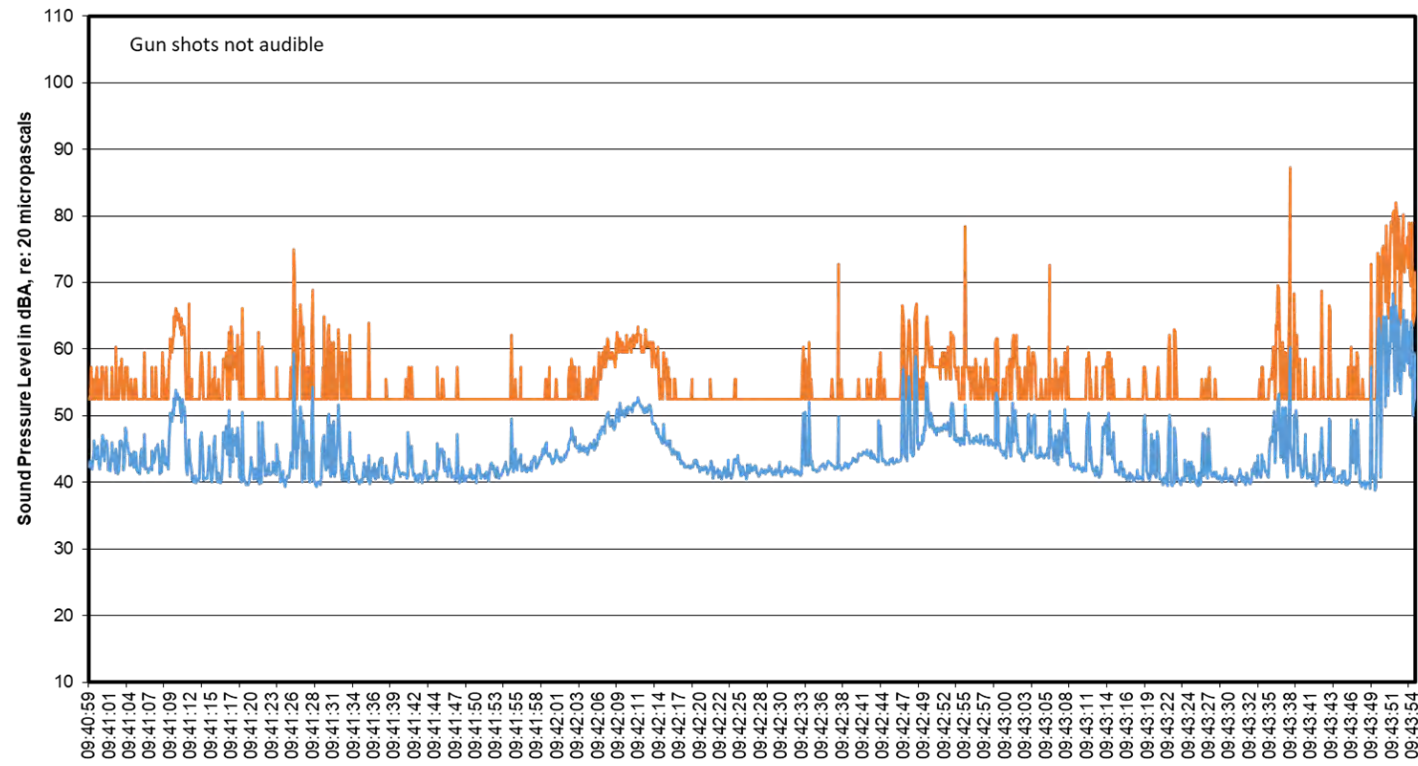

Michigan DNR 2
Site: Echo Point
Receiver Location: 10M
September 28, 2016

— LApeak   Measurement Time
— LAeq