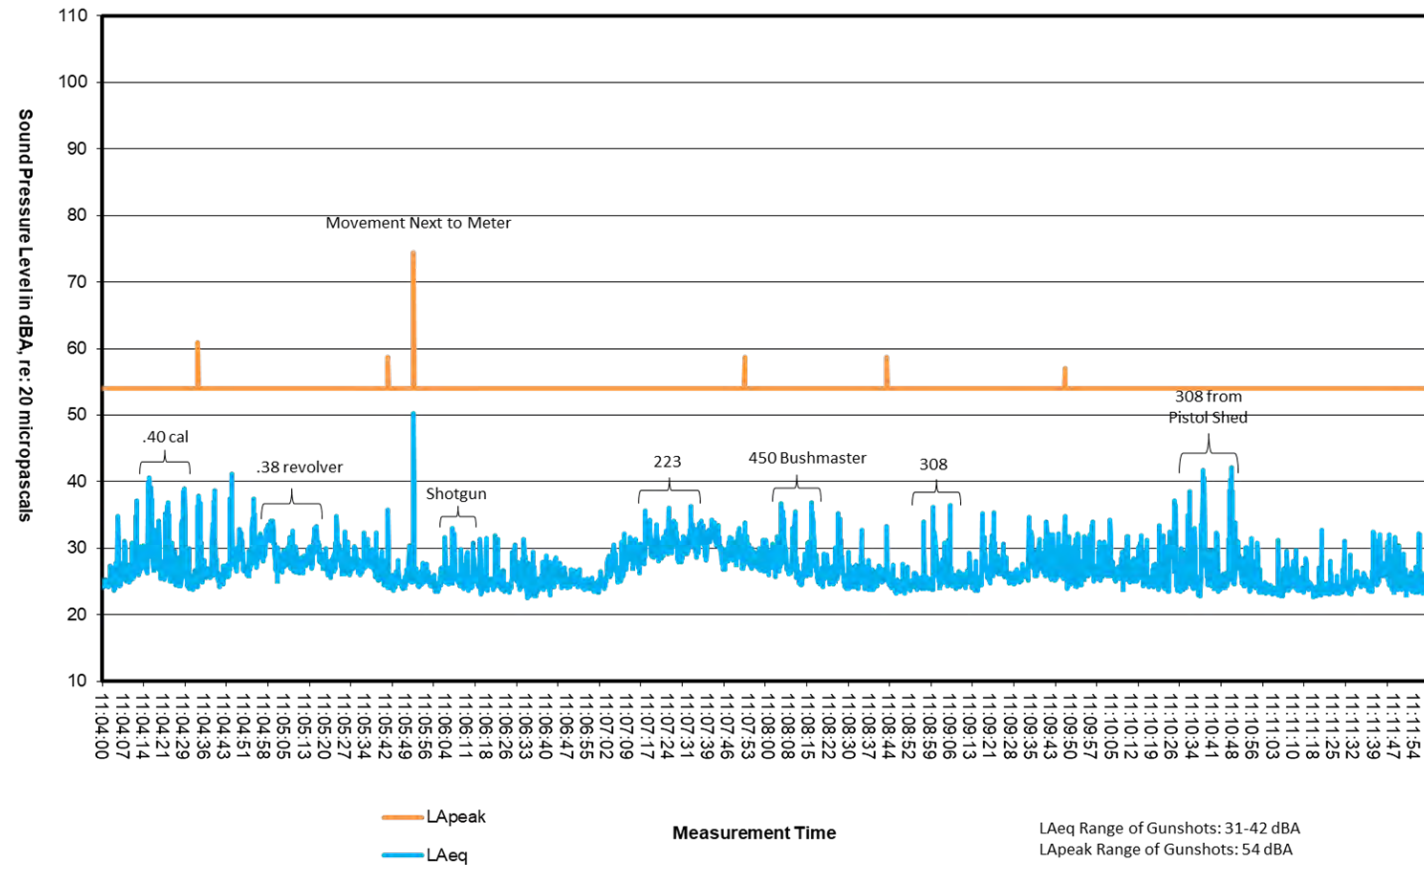

**Michigan DNR 5**  
**Site: Allegan Echo Point**  
**Receiver Location: 6M**  
**May 13, 2021**

**0.43 miles ENE of range.**

6M approximately 0.5 miles to the east of the range in the right-of-way near 1738 36<sup>th</sup> Street.

**Michigan DNR 2**  
**Site: Echo Point**  
**Receiver Location: 7T**  
**September 28, 2016**

**Michigan DNR 2**  
**Site: Echo Point**  
**Receiver Location: 7T**  
**May 13, 2021**

0.5 miles SW of range.

— LApeak    Measurement Time  
 — LAeq

**Michigan DNR 5**  
**Site: Allegan Echo Point**  
**Receiver Location: 10M**  
**May 13, 2021**

— LApeak    Measurement Time  
 — LAeq

LAeq Range of Gunshots: 44-50 dBA  
 LApeak Range of Gunshots: 56-60 dBA