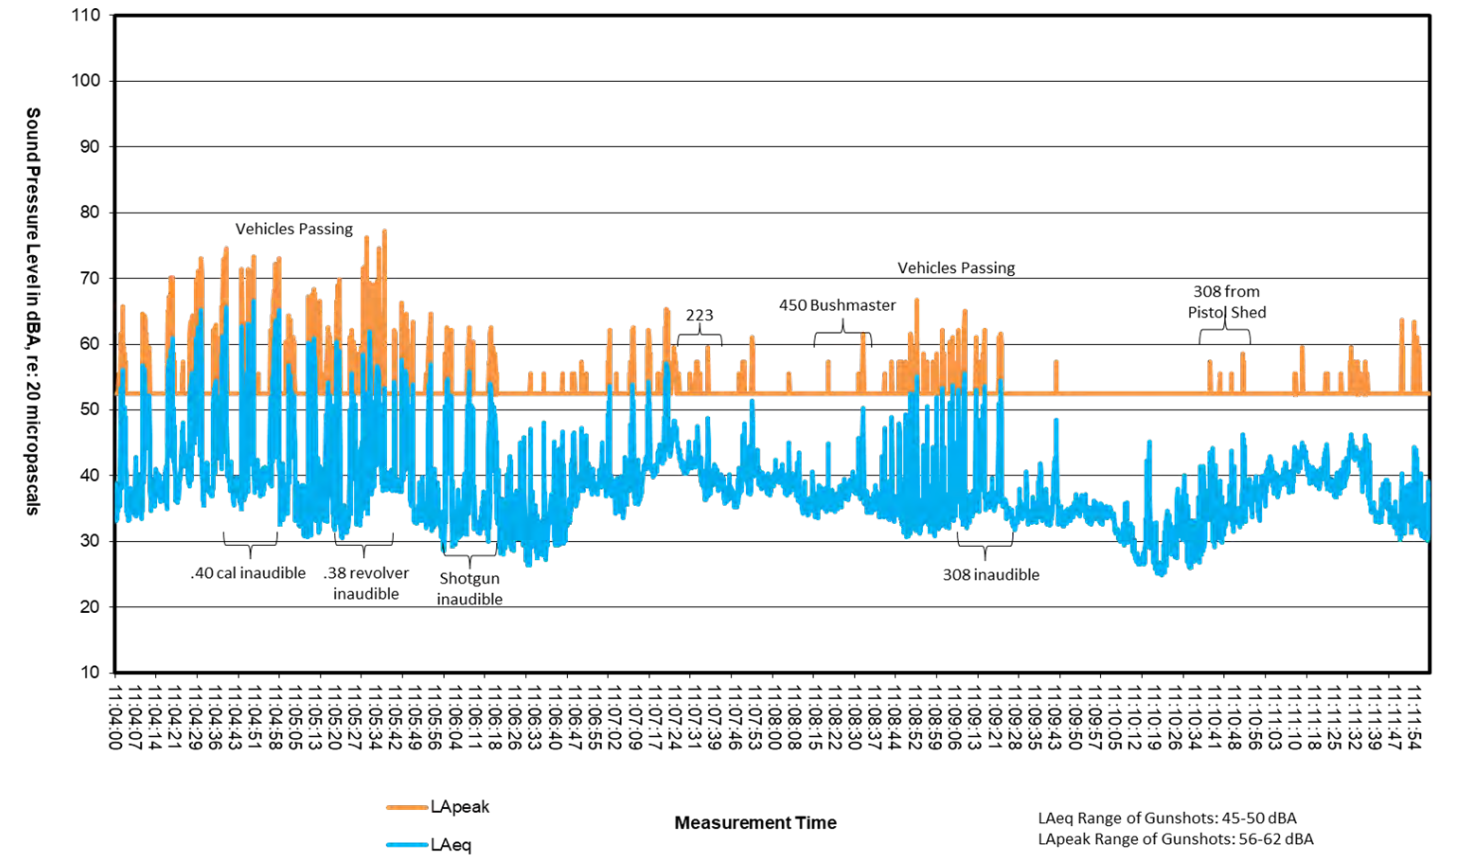

— LApeak    Measurement Time  
 — LAeq

**Michigan DNR 5**  
**Site: Allegan Echo Point**  
**Receiver Location: 10M**  
**May 13, 2021**

— LApeak    Measurement Time  
 — LAeq

LAeq Range of Gunshots: 44-50 dBA  
 LApeak Range of Gunshots: 56-60 dBA

**1.0 miles North of range.**

**10M approximately 1.0 miles to the north of the range on the right-of-way on north side Allegan Dam Road at 3680.**

**Michigan DNR 2**  
**Site: Echo Point**  
**Receiver Location: 11M**  
**September 28, 2016**

**Michigan DNR 5**  
**Site: Allegan Echo Point**  
**Receiver Location: 11M**  
**May 13, 2021**

LAeq Range of Gunshots: 45-50 dBA  
 LApeak Range of Gunshots: 56-62 dBA

**1.0 mile East of range.**

11M was approximately 1.0 miles to the east of the range near 3474 Snow Farm Lane.