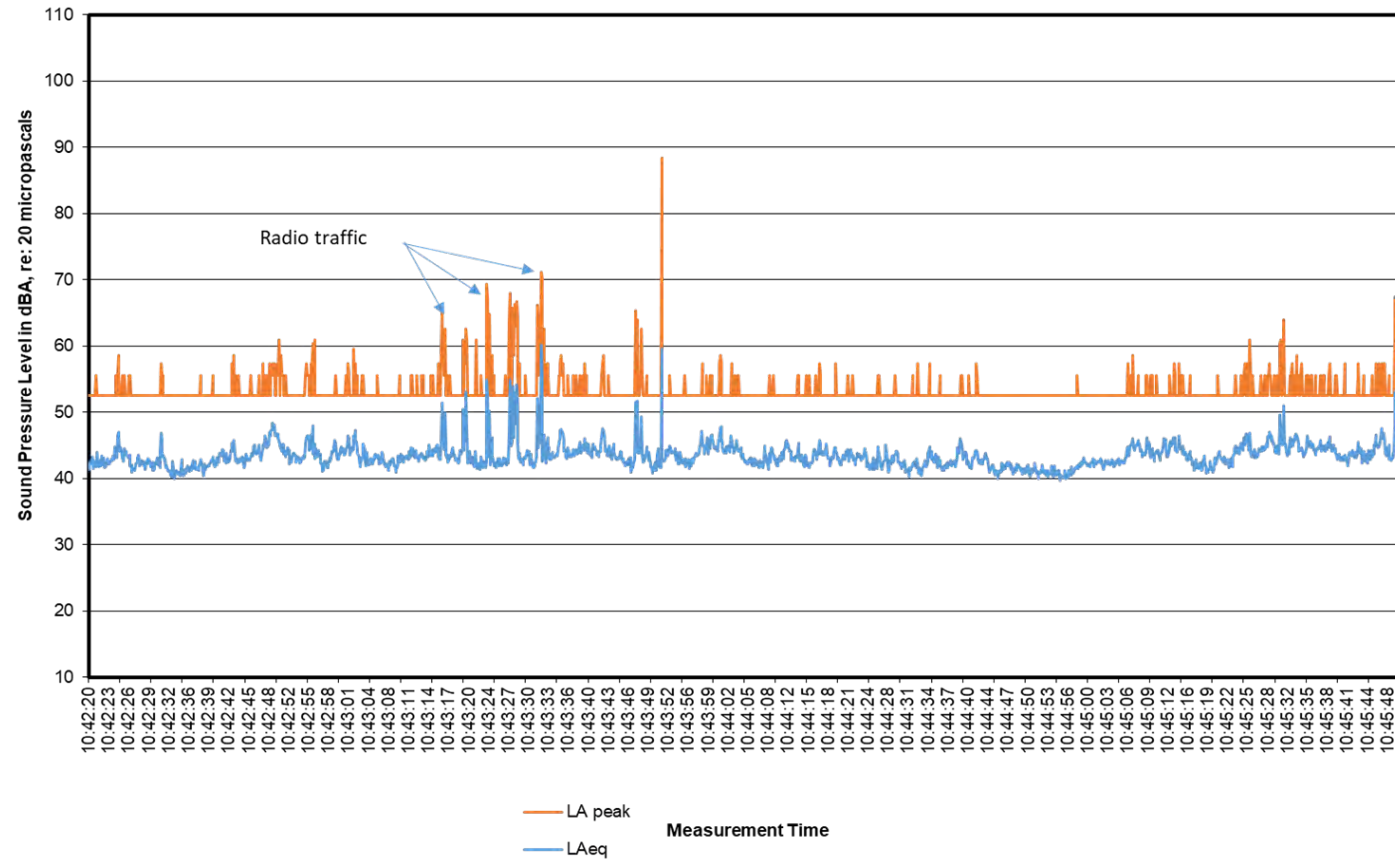

— LApeak    Measurement Time  
 — LAeq

**Michigan DNR 5**  
**Site: Allegan Echo Point**  
**Receiver Location: 10M**  
**May 13, 2021**

— LApeak    Measurement Time  
 — LAeq

LAeq Range of Gunshots: 44-50 dBA  
 LApeak Range of Gunshots: 56-60 dBA

**1.0 miles North of range.**

**10M approximately 1.0 miles to the north of the range on the right-of-way on north side Allegan Dam Road at 3680.**

**Michigan DNR 2**  
**Site: Echo Point**  
**Receiver Location: 11M**  
**September 28, 2016**

**Michigan DNR 5**  
**Site: Allegan Echo Point**  
**Receiver Location: 11M**  
**May 13, 2021**

LAeq Range of Gunshots: 45-50 dBA  
 LApeak Range of Gunshots: 56-62 dBA

**1.0 mile East of range.**

11M was approximately 1.0 miles to the east of the range near 3474 Snow Farm Lane.