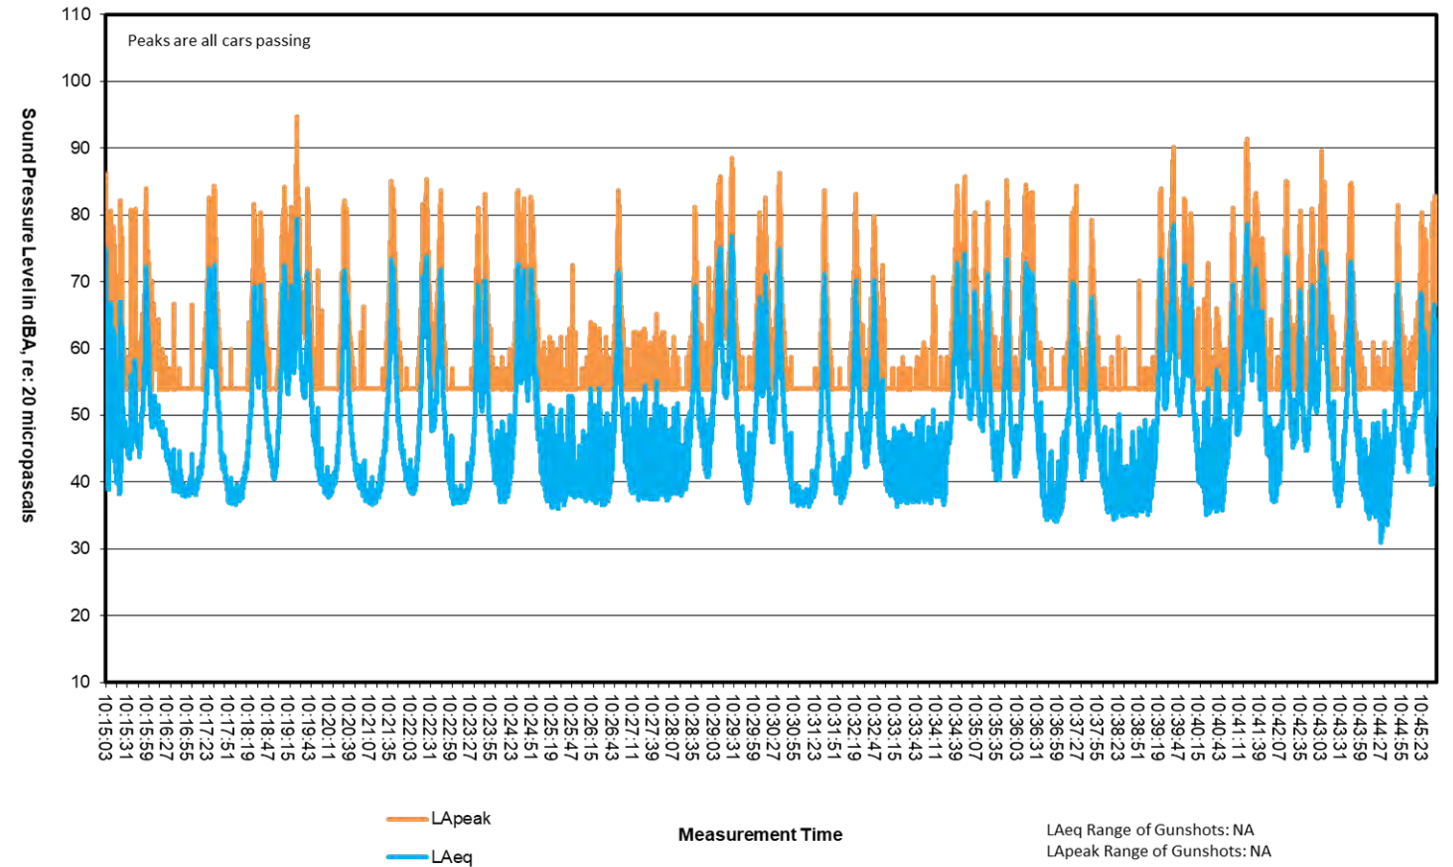

Michigan DNR 5
Site: Allegan Echo Point
Receiver Location: 8M
May 13, 2021

0.51 miles West of range.