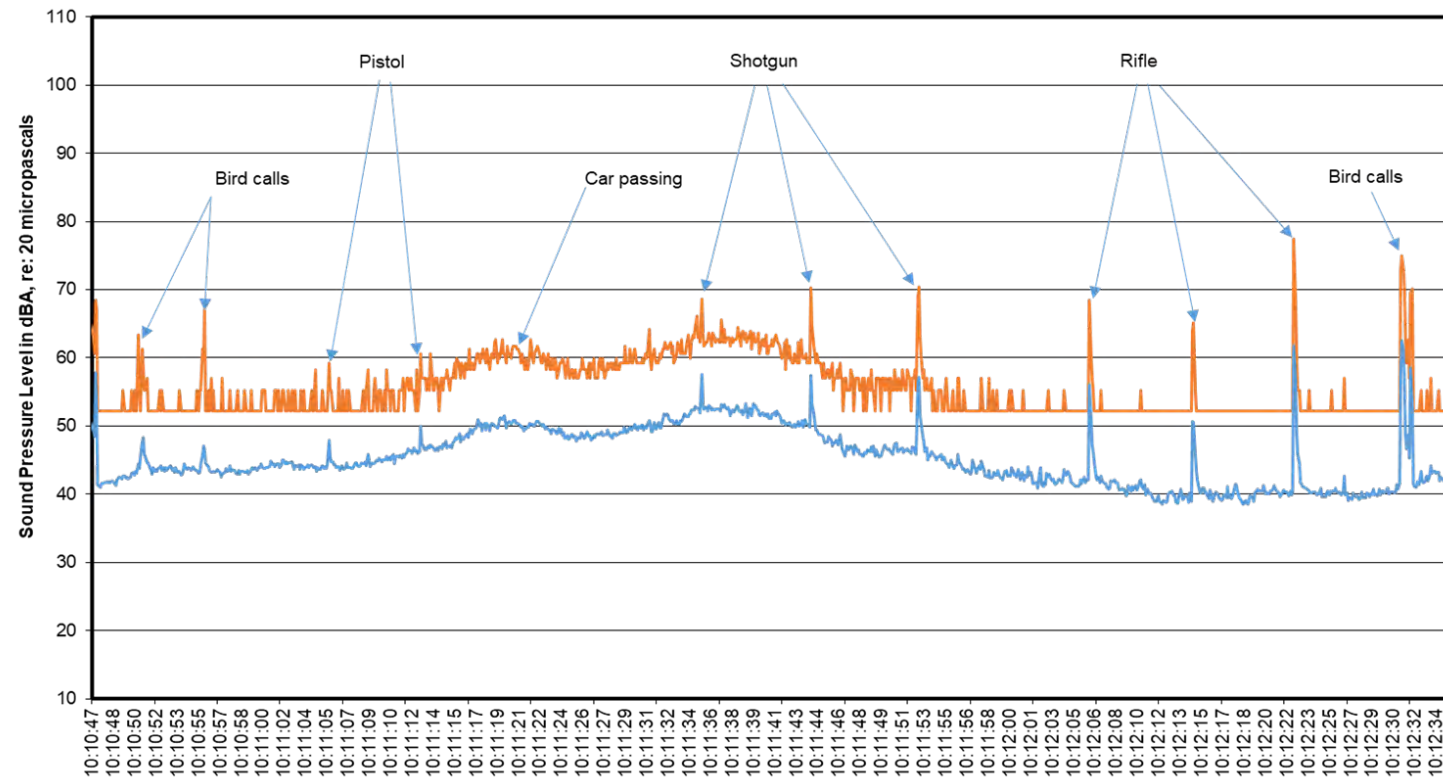

**Michigan DNR 5  
 Site: Allegan Echo Point  
 Receiver Location: 15M  
 May 13, 2021**

15M approximately 2.0 miles to the north of the range off 121<sup>st</sup> Avenue next to 3723 in a field about 0.17 miles off the road at the bottom of a small hill.

**Michigan DNR 2**  
**Site: Echo Point**  
**Receiver Location: 16M**  
**September 28, 2016**

**Michigan DNR 5**  
**Site: Allegan Echo Point**  
**Receiver Location: 16M**  
**May 13, 2021**

LAeq Range of Gunshots: NA  
 LApeak Range of Gunshots: NA

**2.0 miles East of range.**

16M approximately 2.0 miles to the east of the range near 1726 Signal Point Circle.

**Michigan DNR 2**  
**Site: Echo Point**  
**Receiver Location: 17M**  
**September 28, 2016**

— LAp  
 — LAeq  
 Measurement Time

17M approximately 2.0 miles to the south of the range on 113<sup>th</sup> Avenue where it intersects with 37<sup>th</sup> Street.

**Michigan DNR 5**  
**Site: Allegan Echo Point**  
**Receiver Location: 17M**  
**May 13, 2021**