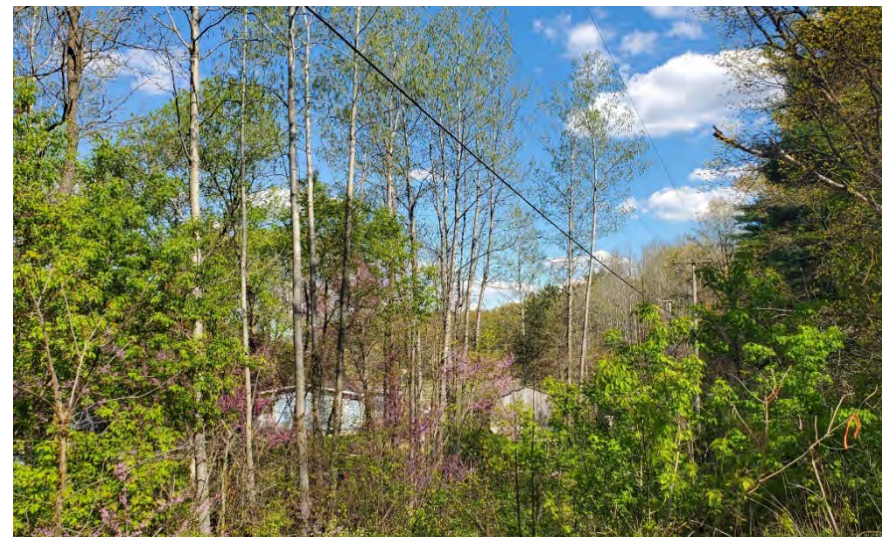

5M approximately 0.56 miles to the north of the range on the south side of 3684 118<sup>th</sup> Avenue near the street.

**Michigan DNR 2**  
**Site: Echo Point**  
**Receiver Location: 6M**  
**September 28, 2016**

**Michigan DNR 5**  
**Site: Allegan Echo Point**  
**Receiver Location: 6M**  
**May 13, 2021**

**0.43 miles ENE of range.**

6M approximately 0.5 miles to the east of the range in the right-of-way near 1738 36<sup>th</sup> Street.