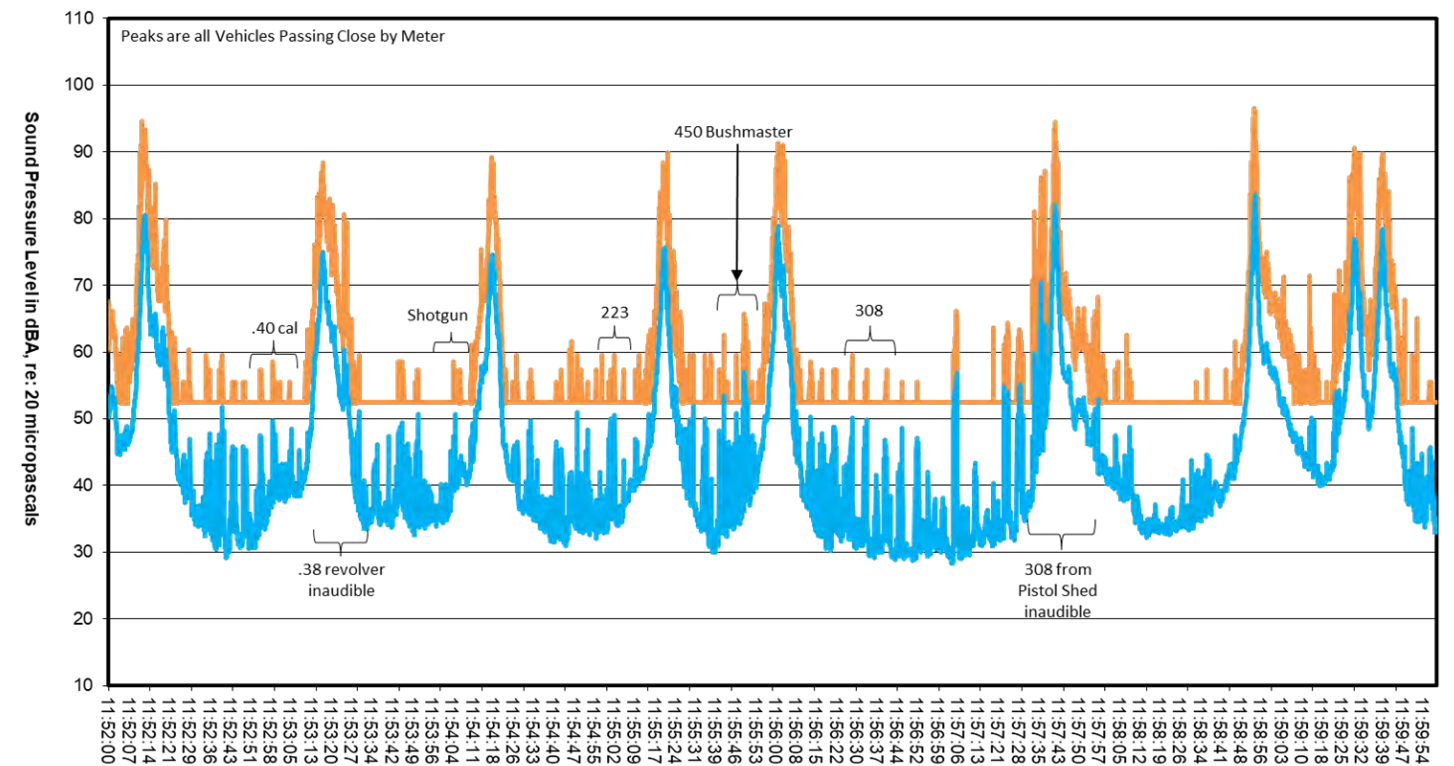

**0.51 miles West of range.**

**8M 0.5 miles West On the right-of-way to the east of the residence at 3804 Monroe Road.**

**Michigan DNR 2**  
**Site: Echo Point**  
**Receiver Location: 10M**  
**September 28, 2016**

— LApeak    Measurement Time  
 — LAeq

**Michigan DNR 5**  
**Site: Allegan Echo Point**  
**Receiver Location: 10M**  
**May 13, 2021**

— LApeak    Measurement Time  
 — LAeq

LAeq Range of Gunshots: 44-50 dBA  
 LApeak Range of Gunshots: 56-60 dBA