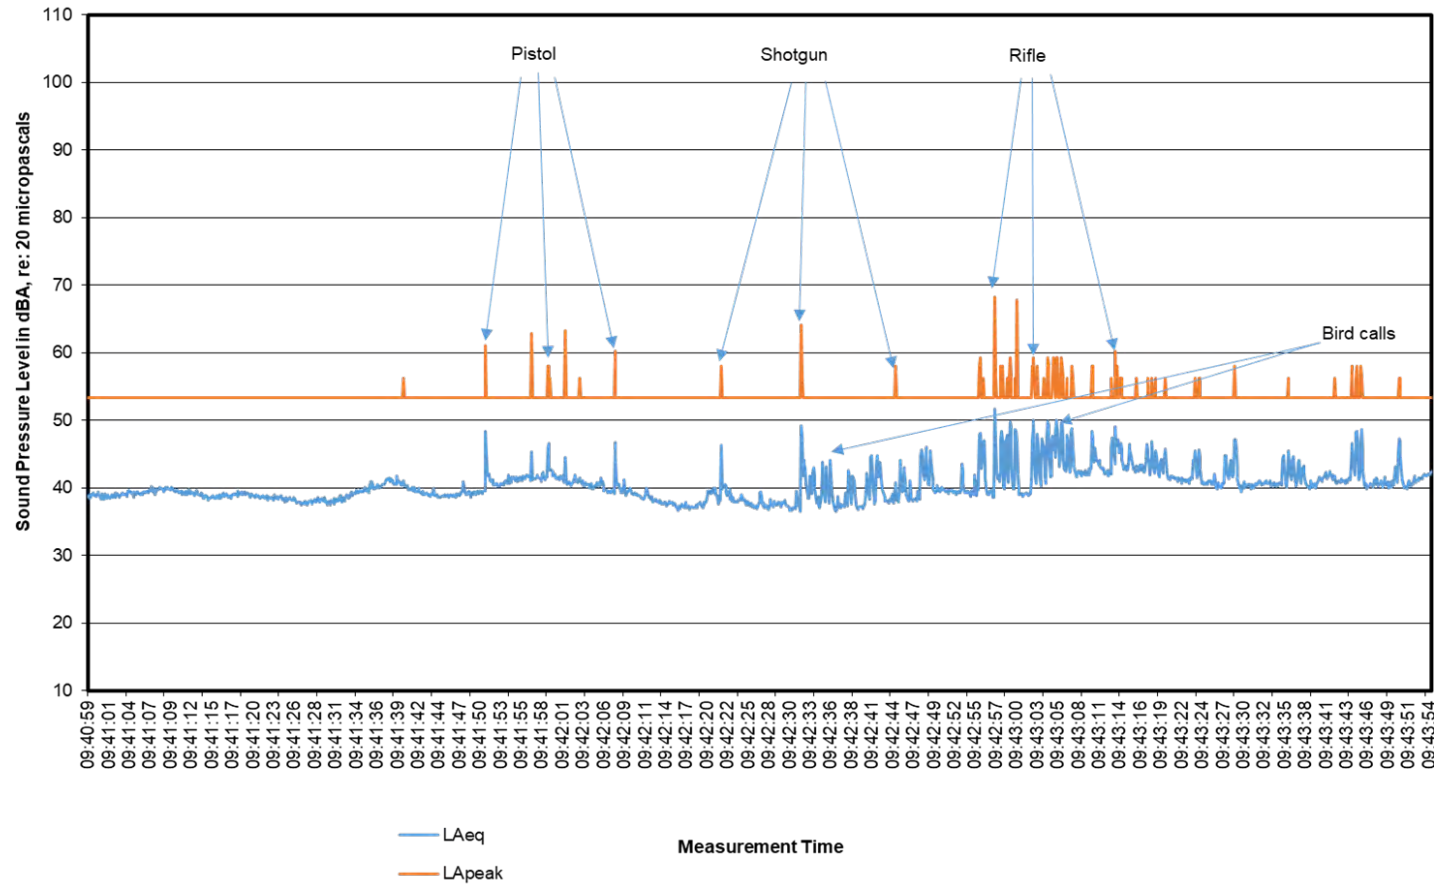

**2.0 miles East of range.**

16M approximately 2.0 miles to the east of the range near 1726 Signal Point Circle.

**Michigan DNR 2**  
**Site: Echo Point**  
**Receiver Location: 17M**  
**September 28, 2016**

— LAp  
 — LAeq  
 Measurement Time

17M approximately 2.0 miles to the south of the range on 113<sup>th</sup> Avenue where it intersects with 37<sup>th</sup> Street.

**Michigan DNR 5**  
**Site: Allegan Echo Point**  
**Receiver Location: 17M**  
**May 13, 2021**

— LAp  
 — LAeq  
 Measurement Time

LAeq Range of Gunshots: NA  
 LAp Range of Gunshots: NA

**2.0 miles South of range.**

**Michigan DNR 2**  
**Site: Echo Point**  
**Receiver Location: 18M**  
**September 28, 2016**