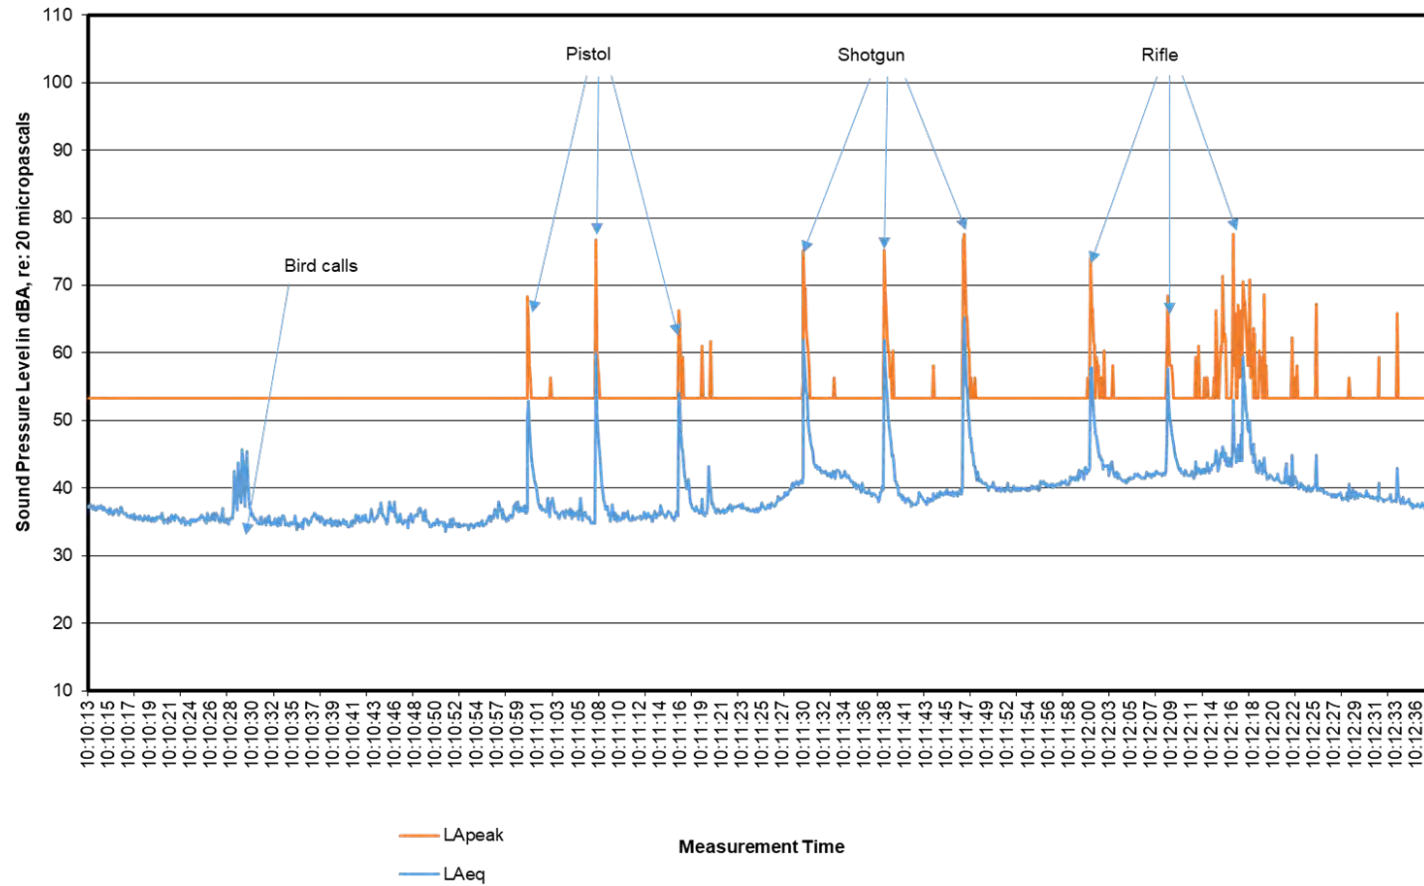

— LApeak    Measurement Time  
 — LAeq

**Michigan DNR 5**  
**Site: Allegan Echo Point**  
**Receiver Location: 10M**  
**May 13, 2021**

— LApeak    Measurement Time  
 — LAeq

LAeq Range of Gunshots: 44-50 dBA  
 LApeak Range of Gunshots: 56-60 dBA

**Michigan DNR 5**  
**Site: Allegan Echo Point**  
**Receiver Location: 11M**  
**May 13, 2021**

LAeq Range of Gunshots: 45-50 dBA  
 LApeak Range of Gunshots: 56-62 dBA

**1.0 mile East of range.**

11M was approximately 1.0 miles to the east of the range near 3474 Snow Farm Lane.

**Michigan DNR 2**  
**Site: Echo Point**  
**Receiver Location: 13 NEW**  
**September 28, 2016**

**Michigan DNR 5**  
**Site: Allegan Echo Point**  
**Receiver Location: 13 NEW**  
**May 13, 2021**

13 New approximately 1.0 miles to the south of the range on the snowmobile trail.

LAeq Range of Gunshots: 35-45 dBA  
 LApeak Range of Gunshots: 53-56 dBA  
**1.1 miles SSW of range.**

**Michigan DNR 2**  
**Site: Echo Point**  
**Receiver Location: 14M**  
**September 28, 2016**

**Michigan DNR 5**  
**Site: Allegan Echo Point**  
**Receiver Location: 14M**  
**May 13, 2021**