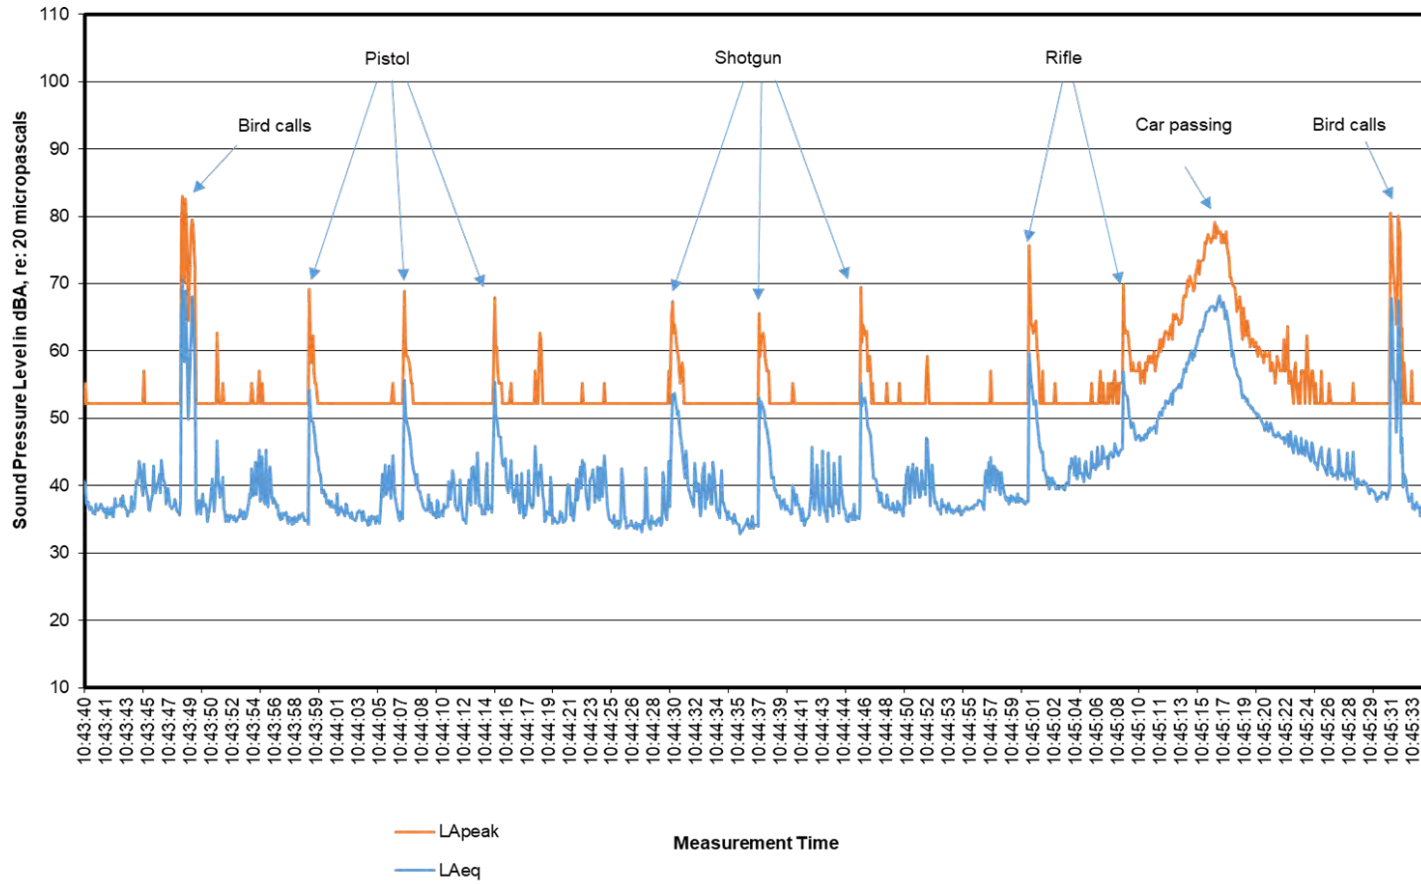

**Michigan DNR 2**  
**Site: Echo Point**  
**Receiver Location: 7T**  
**September 28, 2016**

**Michigan DNR 2**  
**Site: Echo Point**  
**Receiver Location: 7T**  
**May 13, 2021**

0.5 miles SW of range.

7T approximately 0.5 miles to the southwest of the range on the snowmobile trail.

**Michigan DNR 2**  
**Site: Echo Point**  
**Receiver Location: 8M**  
**September 28, 2016**

**Michigan DNR 5**  
**Site: Allegan Echo Point**  
**Receiver Location: 8M**  
**May 13, 2021**

— LApeak    Measurement Time  
 — LAeq

**Michigan DNR 5**  
**Site: Allegan Echo Point**  
**Receiver Location: 10M**  
**May 13, 2021**

— LApeak    Measurement Time  
 — LAeq

LAeq Range of Gunshots: 44-50 dBA  
 LApeak Range of Gunshots: 56-60 dBA