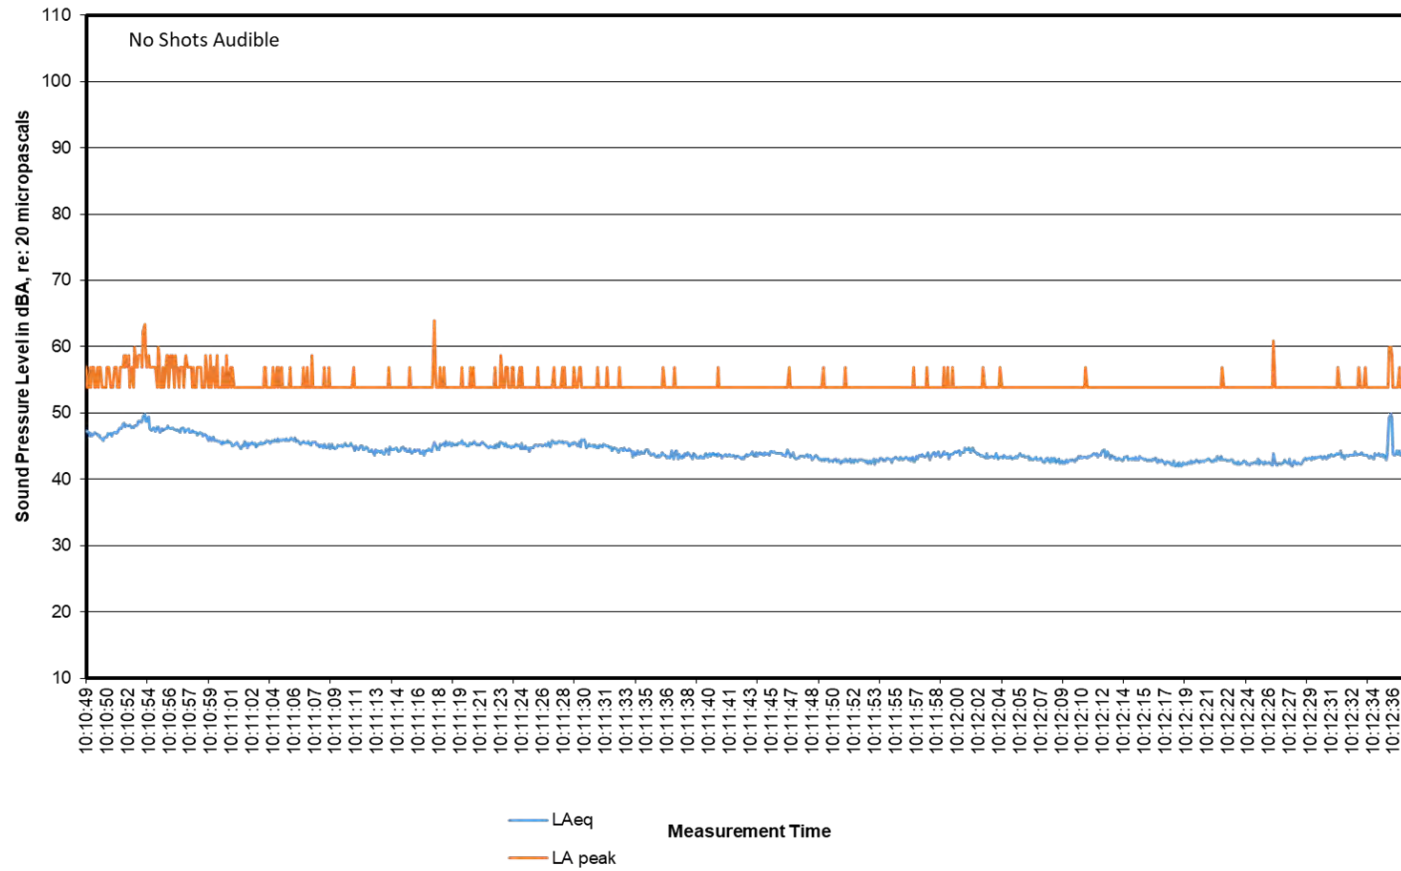

LAeq Range of Gunshots: 35-45 dBA  
 LApeak Range of Gunshots: 53-56 dBA  
**1.1 miles SSW of range.**

**Michigan DNR 2**  
**Site: Echo Point**  
**Receiver Location: 14M**  
**September 28, 2016**

**Michigan DNR 5**  
**Site: Allegan Echo Point**  
**Receiver Location: 14M**  
**May 13, 2021**

LAEq Range of Gunshots: NA  
 LApeak Range of Gunshots: NA

**1.1 miles West of range.**

**14M 1.1 miles west - on the right-of-way across the street from 1736 39<sup>th</sup> Street.**

**Michigan DNR 2  
 Site: Echo Point  
 Receiver Location: 15M  
 September 28, 2016**

**Michigan DNR 5  
 Site: Allegan Echo Point  
 Receiver Location: 15M  
 May 13, 2021**

15M approximately 2.0 miles to the north of the range off 121<sup>st</sup> Avenue next to 3723 in a field about 0.17 miles off the road at the bottom of a small hill.

**Michigan DNR 2**  
**Site: Echo Point**  
**Receiver Location: 16M**  
**September 28, 2016**

**Michigan DNR 5**  
**Site: Allegan Echo Point**  
**Receiver Location: 16M**  
**May 13, 2021**

LAeq Range of Gunshots: NA  
 LApeak Range of Gunshots: NA