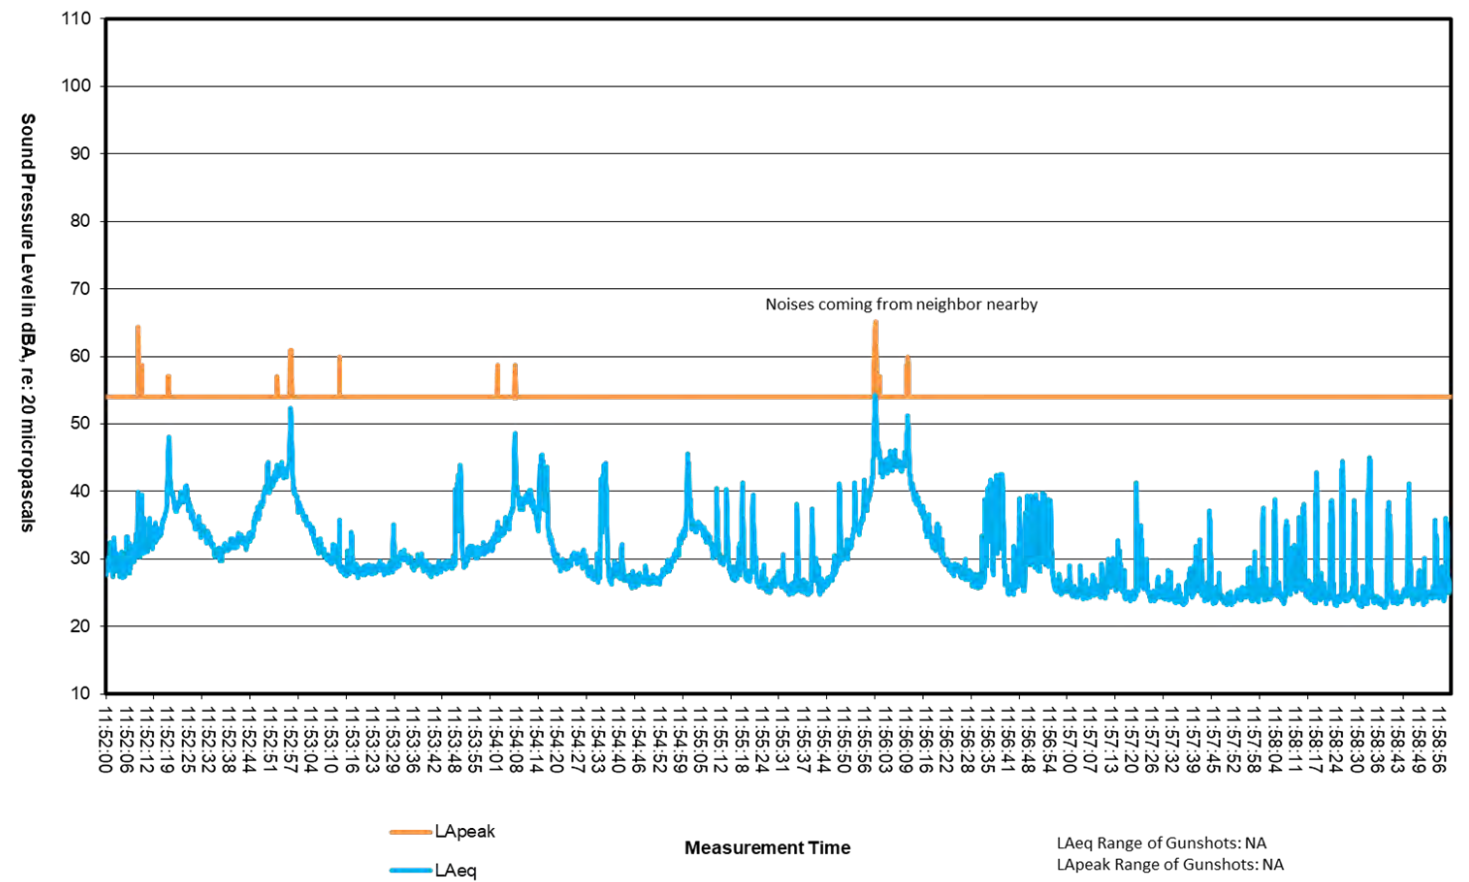

**Michigan DNR 5**  
**Site: Allegan Echo Point**  
**Receiver Location: 11M**  
**May 13, 2021**

LAeq Range of Gunshots: 45-50 dBA  
 LApeak Range of Gunshots: 56-62 dBA

**1.0 mile East of range.**

11M was approximately 1.0 miles to the east of the range near 3474 Snow Farm Lane.

**Michigan DNR 2**  
**Site: Echo Point**  
**Receiver Location: 13 NEW**  
**September 28, 2016**

**Michigan DNR 5**  
**Site: Allegan Echo Point**  
**Receiver Location: 13 NEW**  
**May 13, 2021**

13 New approximately 1.0 miles to the south of the range on the snowmobile trail.

LAeq Range of Gunshots: 35-45 dBA  
 LApeak Range of Gunshots: 53-56 dBA  
**1.1 miles SSW of range.**

**Michigan DNR 2**  
**Site: Echo Point**  
**Receiver Location: 14M**  
**September 28, 2016**

**Michigan DNR 5**  
**Site: Allegan Echo Point**  
**Receiver Location: 14M**  
**May 13, 2021**