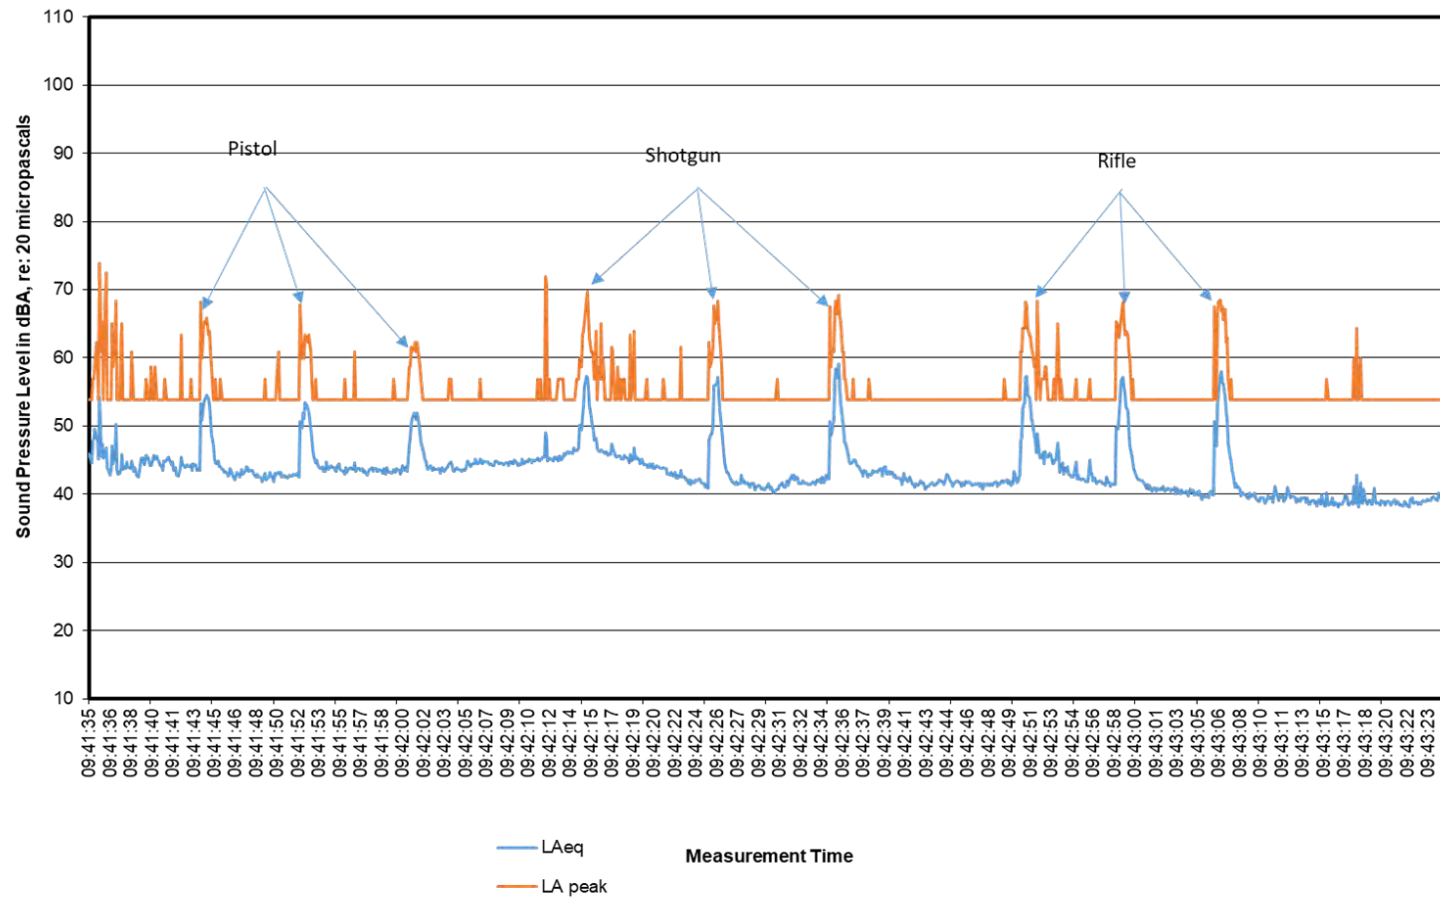

**Michigan DNR 2**  
**Site: Echo Point**  
**Receiver Location: 5M**  
**September 28, 2016**

**Michigan DNR 5**  
**Site: Allegan Echo Point**  
**Receiver Location: 5M**  
**May 13, 2021**

0.5 miles North of range.

5M approximately 0.56 miles to the north of the range on the south side of 3684 118<sup>th</sup> Avenue near the street.

**Michigan DNR 2**  
**Site: Echo Point**  
**Receiver Location: 6M**  
**September 28, 2016**

**Michigan DNR 5**  
**Site: Allegan Echo Point**  
**Receiver Location: 6M**  
**May 13, 2021**

**0.43 miles ENE of range.**

6M approximately 0.5 miles to the east of the range in the right-of-way near 1738 36<sup>th</sup> Street.