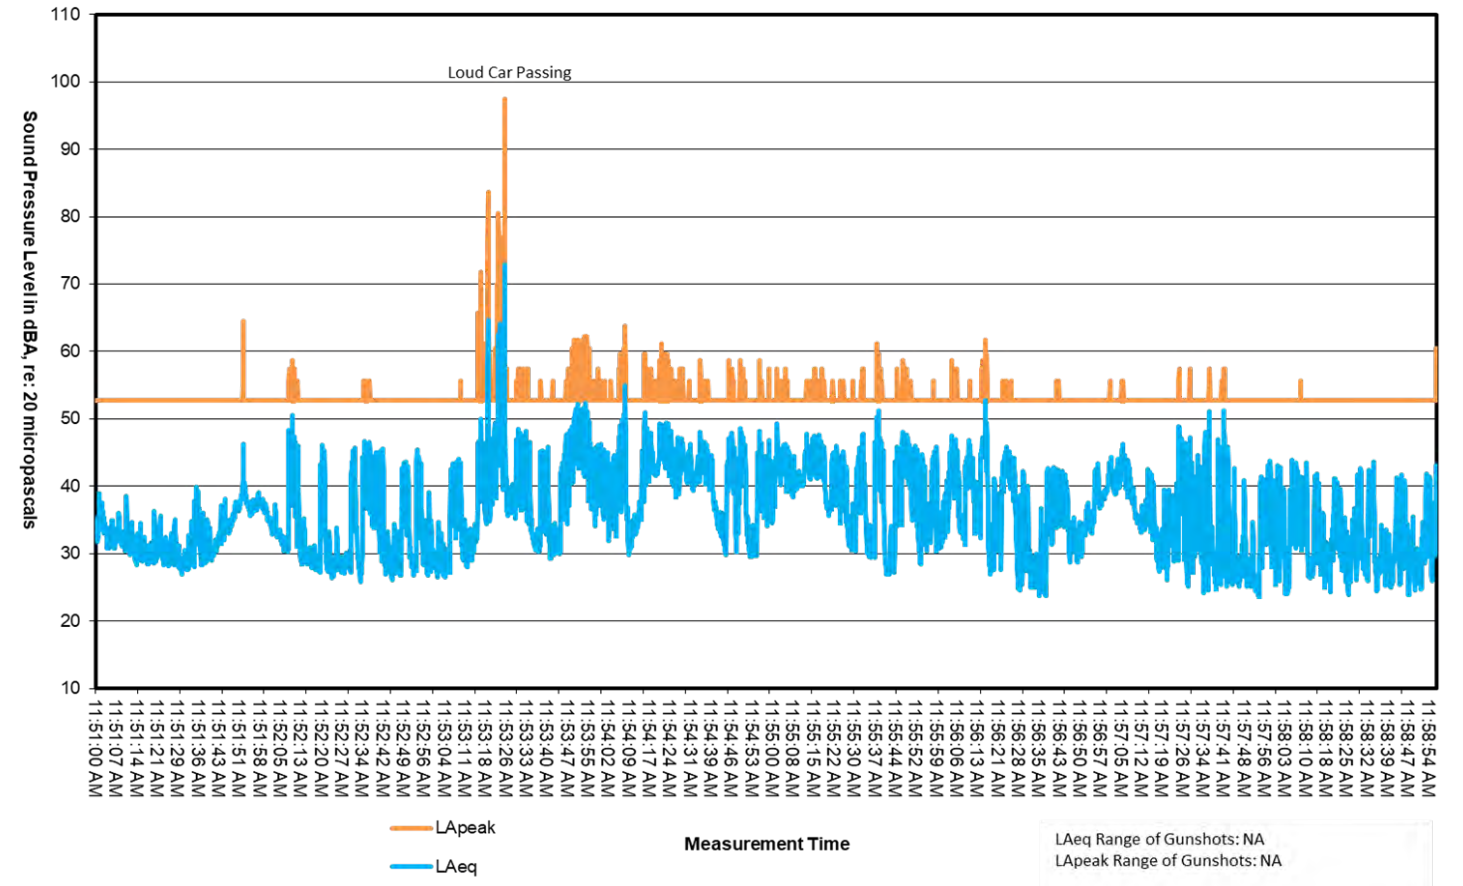

— LAp  
 — LAeq  
 Measurement Time

17M approximately 2.0 miles to the south of the range on 113<sup>th</sup> Avenue where it intersects with 37<sup>th</sup> Street.

**Michigan DNR 5**  
**Site: Allegan Echo Point**  
**Receiver Location: 17M**  
**May 13, 2021**

— LAp  
 — LAeq  
 Measurement Time

LAeq Range of Gunshots: NA  
 LAp Range of Gunshots: NA

**2.0 miles South of range.**

**Michigan DNR 2**  
**Site: Echo Point**  
**Receiver Location: 18M**  
**September 28, 2016**

**Michigan DNR 5**  
**Site: Allegan Echo Point**  
**Receiver Location: 18M**  
**May 13, 2021**

2 miles West of range.

18M - approximately 2.0 miles to the west of the range on the right-of-way at 4091 Wildwood Drive.