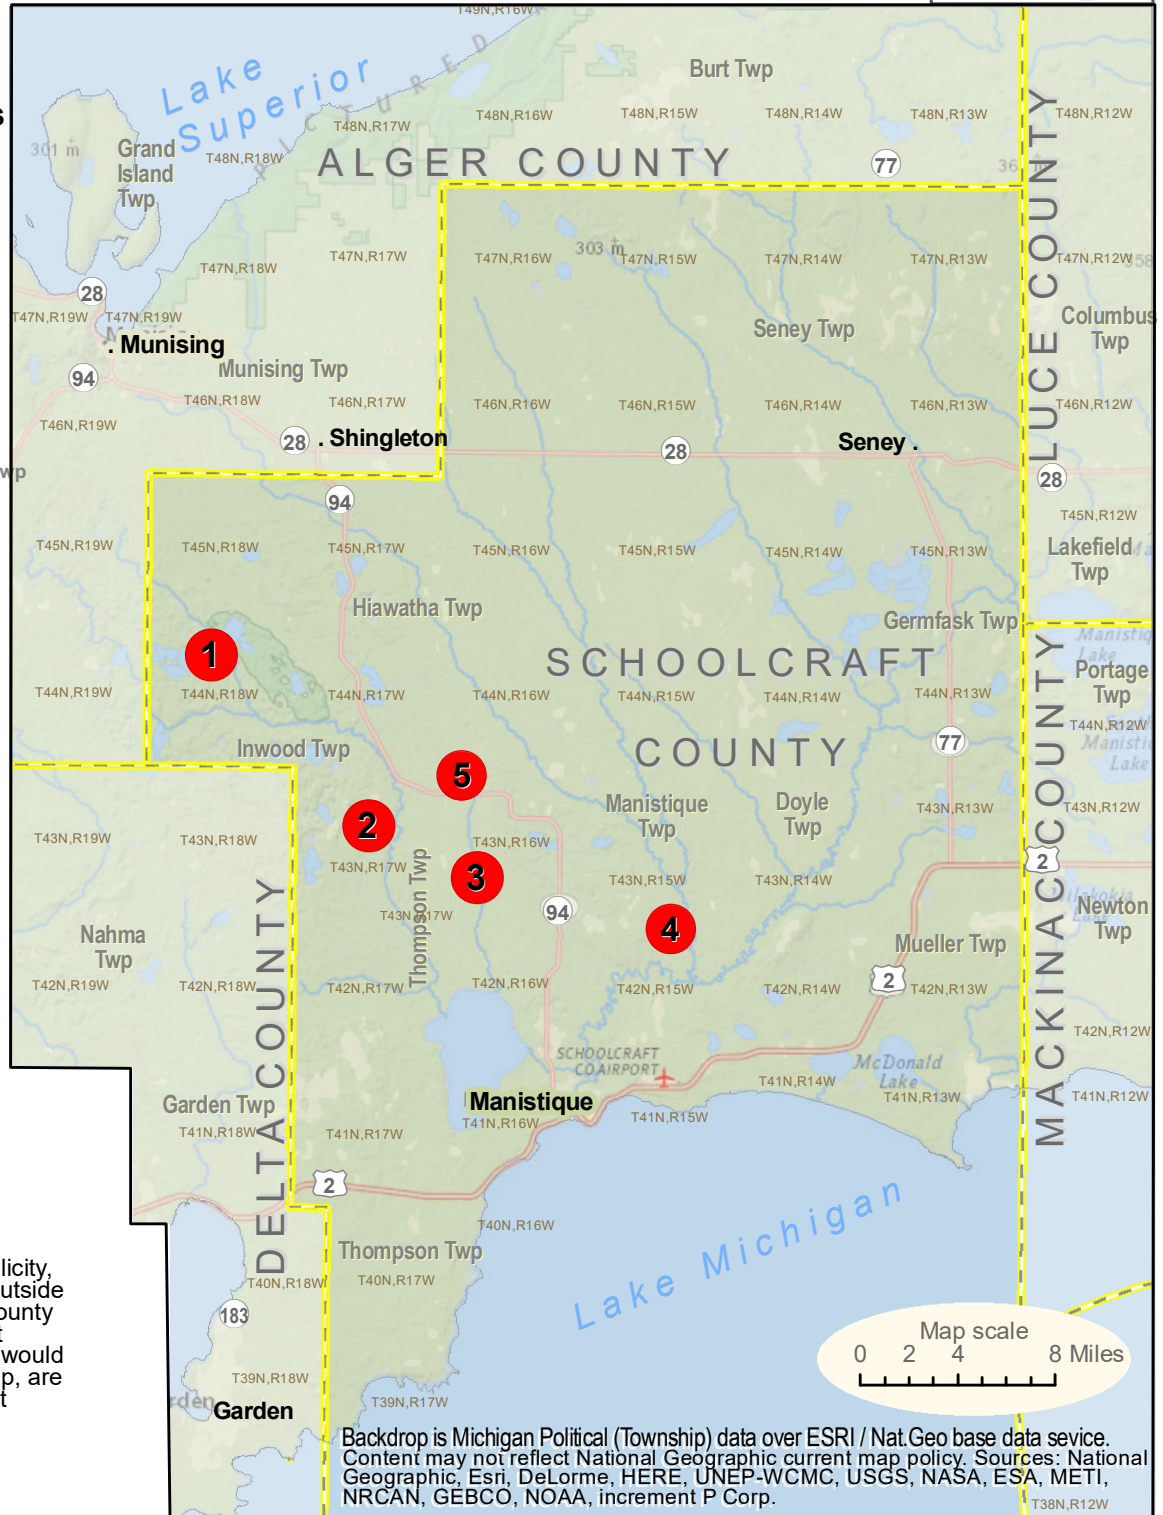

WOLF - DOG CONFLICTS - Depredation Locations in Schoolcraft County

Revised 08/10/2021

Legend:

**Depredation Locations
2012-March to Current:**

- 1** 2013 Oct. 12,
2 bear hunting
dogs killed and
2 dogs injured
- 2** 2014 Aug. 04,
2 bear hunting
dogs killed
- 3** 2018 July 14,
3 bear hunting
dogs injured
- 4** 2019 July 9,
1 bear hunting
dog killed
- 5** 2021 July 30,
1 bear hunting
dog killed

Note: for map simplicity, any observations outside of this county (or county portion) in adjacent counties yet which would be seen on this map, are not shown; see that county map.

Backdrop is Michigan Political (Township) data over ESRI / Nat.Geo base data service. Content may not reflect National Geographic current map policy. Sources: National Geographic, Esri, DeLorme, HERE, UNEP-WCMC, USGS, NASA, ESA, METI, NRCAN, GEBCO, NOAA, increment P Corp.