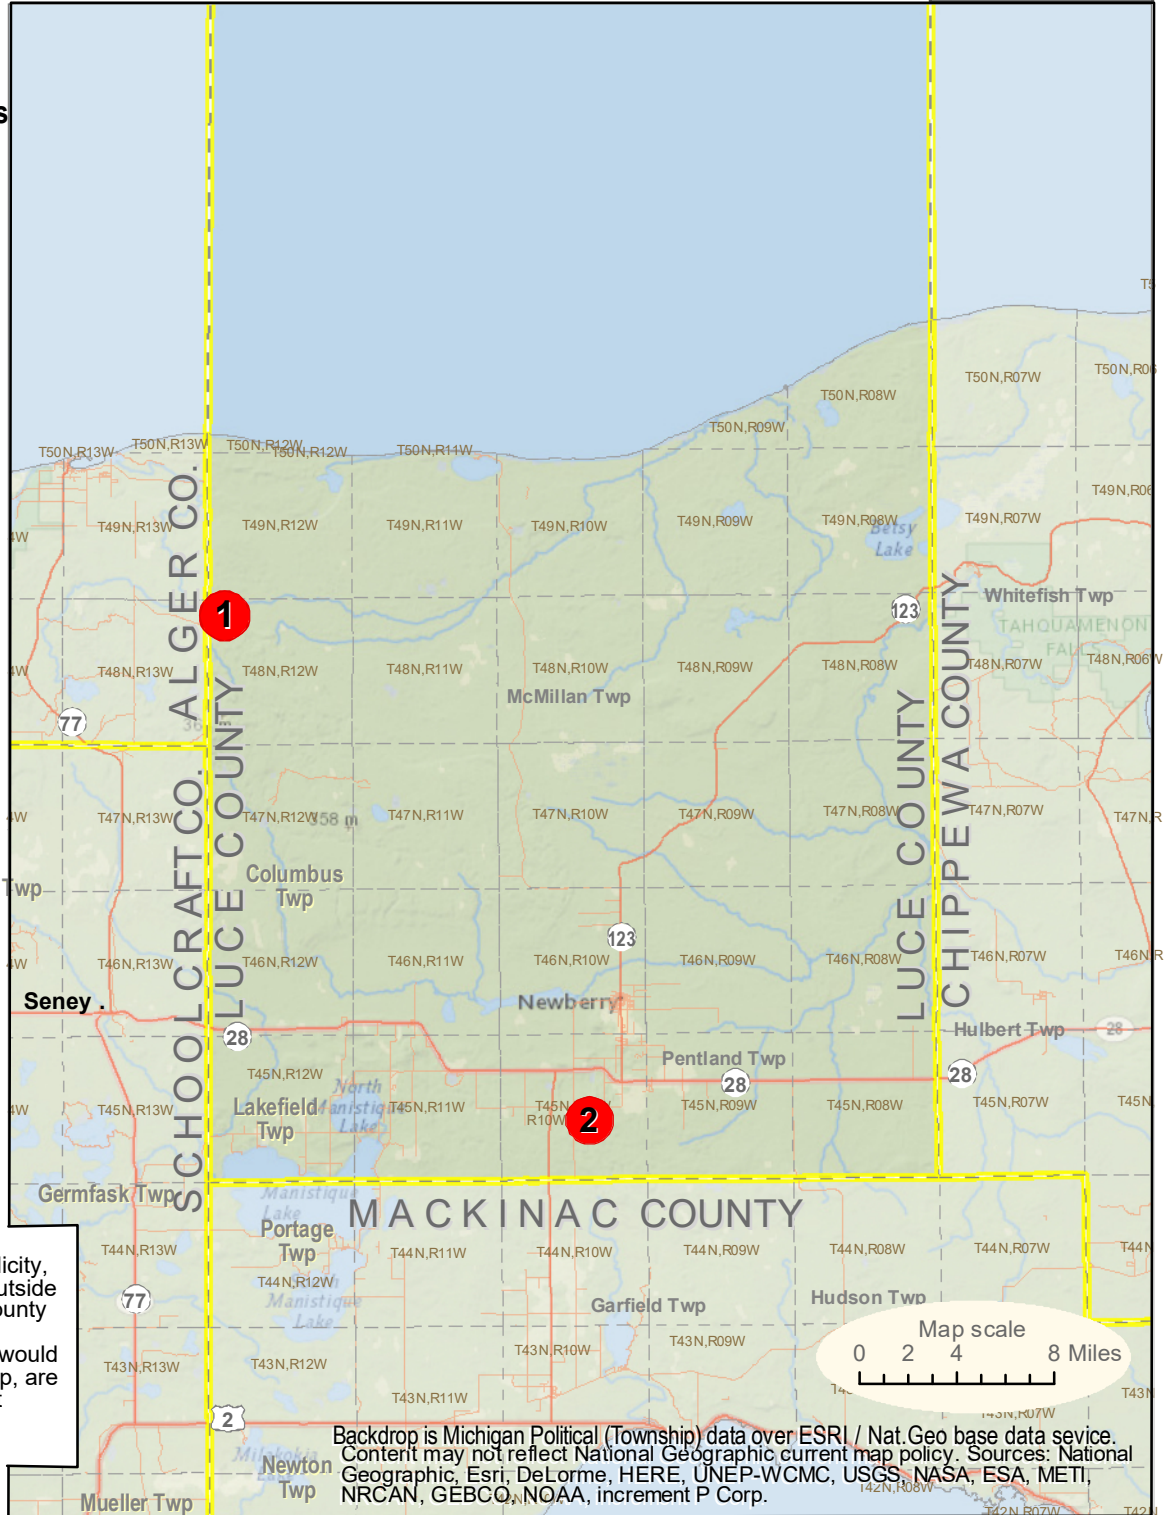

WOLF - DOG CONFLICTS - Depredation Locations in Luce County

Revised 08/19/2019

Legend:
Depredation Locations
2012-March to Current:

- 1** 2018 Oct. 01,
1 bear hunting
dogs killed
- 2** 2019 Aug. 02,
1 hunting
dogs injured

Note: for map simplicity, any observations outside of this county (or county portion) in adjacent counties yet which would be seen on this map, are not shown; see that county map.

Backdrop is Michigan Political (Township) data over ESRI / Nat. Geo base data service. Content may not reflect National Geographic current map policy. Sources: National Geographic, Esri, DeLorme, HERE, UNEP-WCMC, USGS, NASA, ESA, METI, NRCAN, GEBCO, NOAA, increment P Corp.