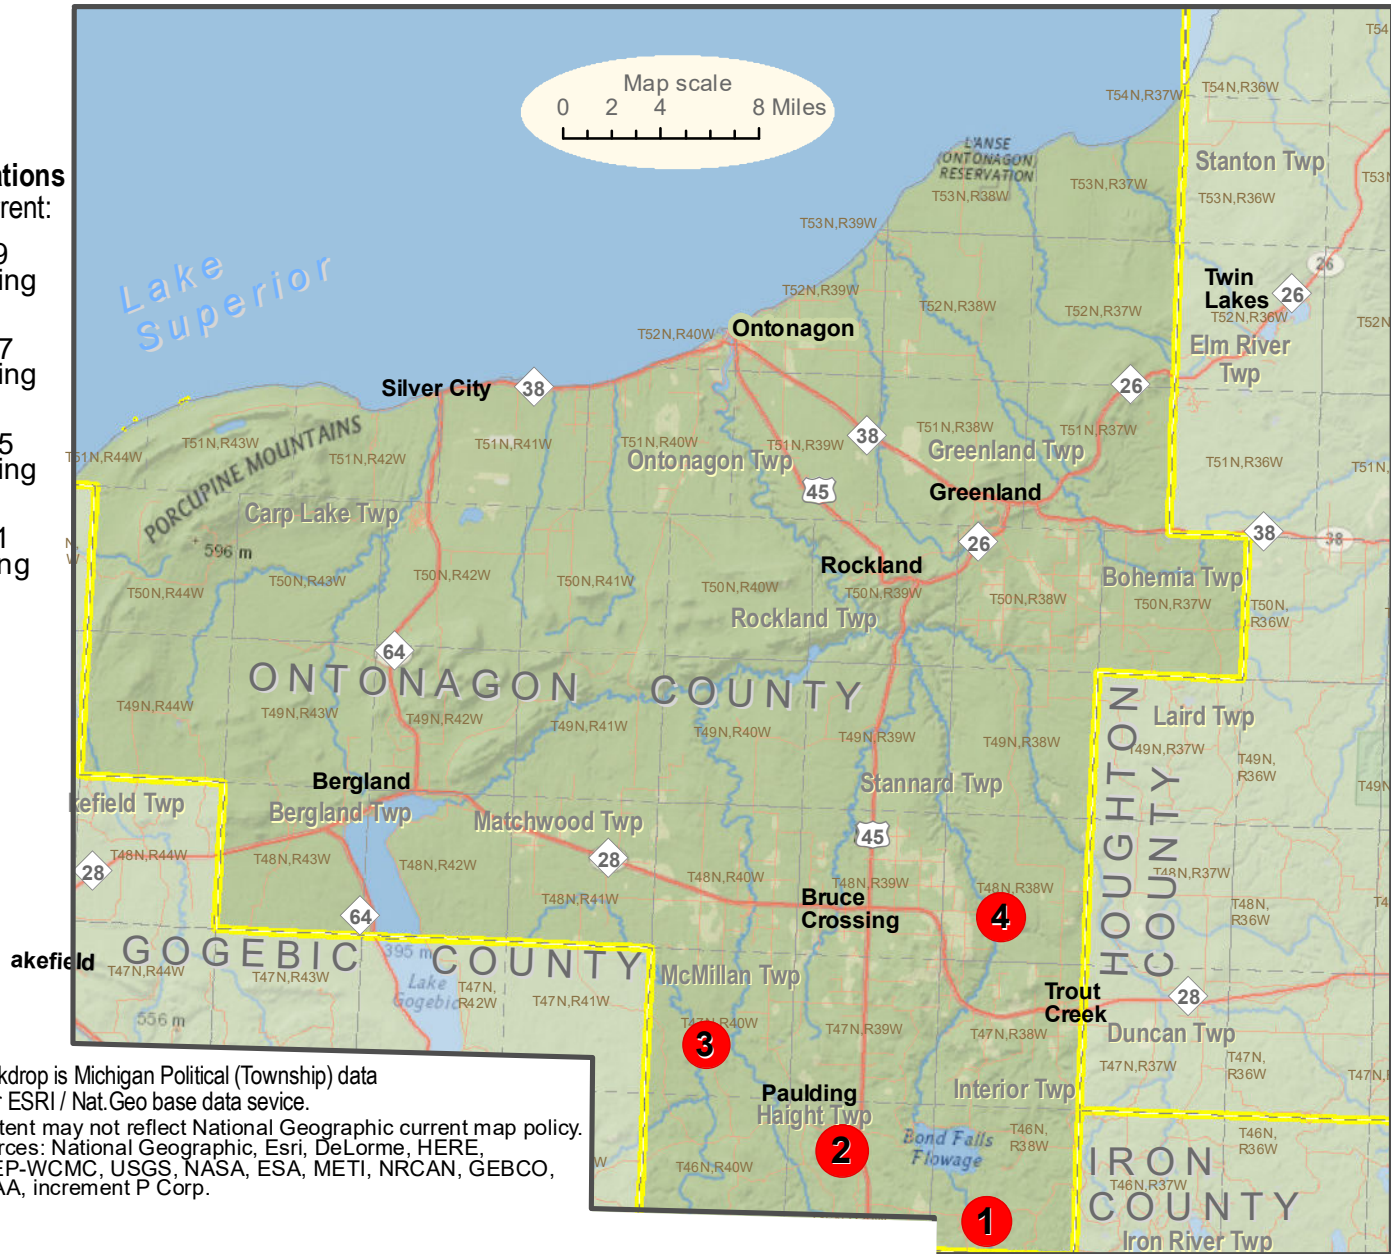

# WOLF - DOG CONFLICTS - Depredation Locations in Ontonagon County

Revised 10/19/2020

Legend:  
**Depredation Locations**  
 2012-March to Current:

- 1** 2014 Oct. 09  
1 bear hunting dog killed
- 2** 2015 Aug. 07  
1 bear hunting dog killed
- 3** 2019 Aug. 25  
1 bear hunting dog killed
- 4** 2020 Oct. 01  
1 non-hunting dog killed

Note: for map simplicity, any observations outside of this county (or county portion) in adjacent counties yet which would be seen on this map, are not shown; see that county map.

Backdrop is Michigan Political (Township) data over ESRI / Nat. Geo base data service.  
 Content may not reflect National Geographic current map policy.  
 Sources: National Geographic, Esri, DeLorme, HERE, UNEP-WCMC, USGS, NASA, ESA, METI, NRCAN, GEBCO, NOAA, increment P Corp.