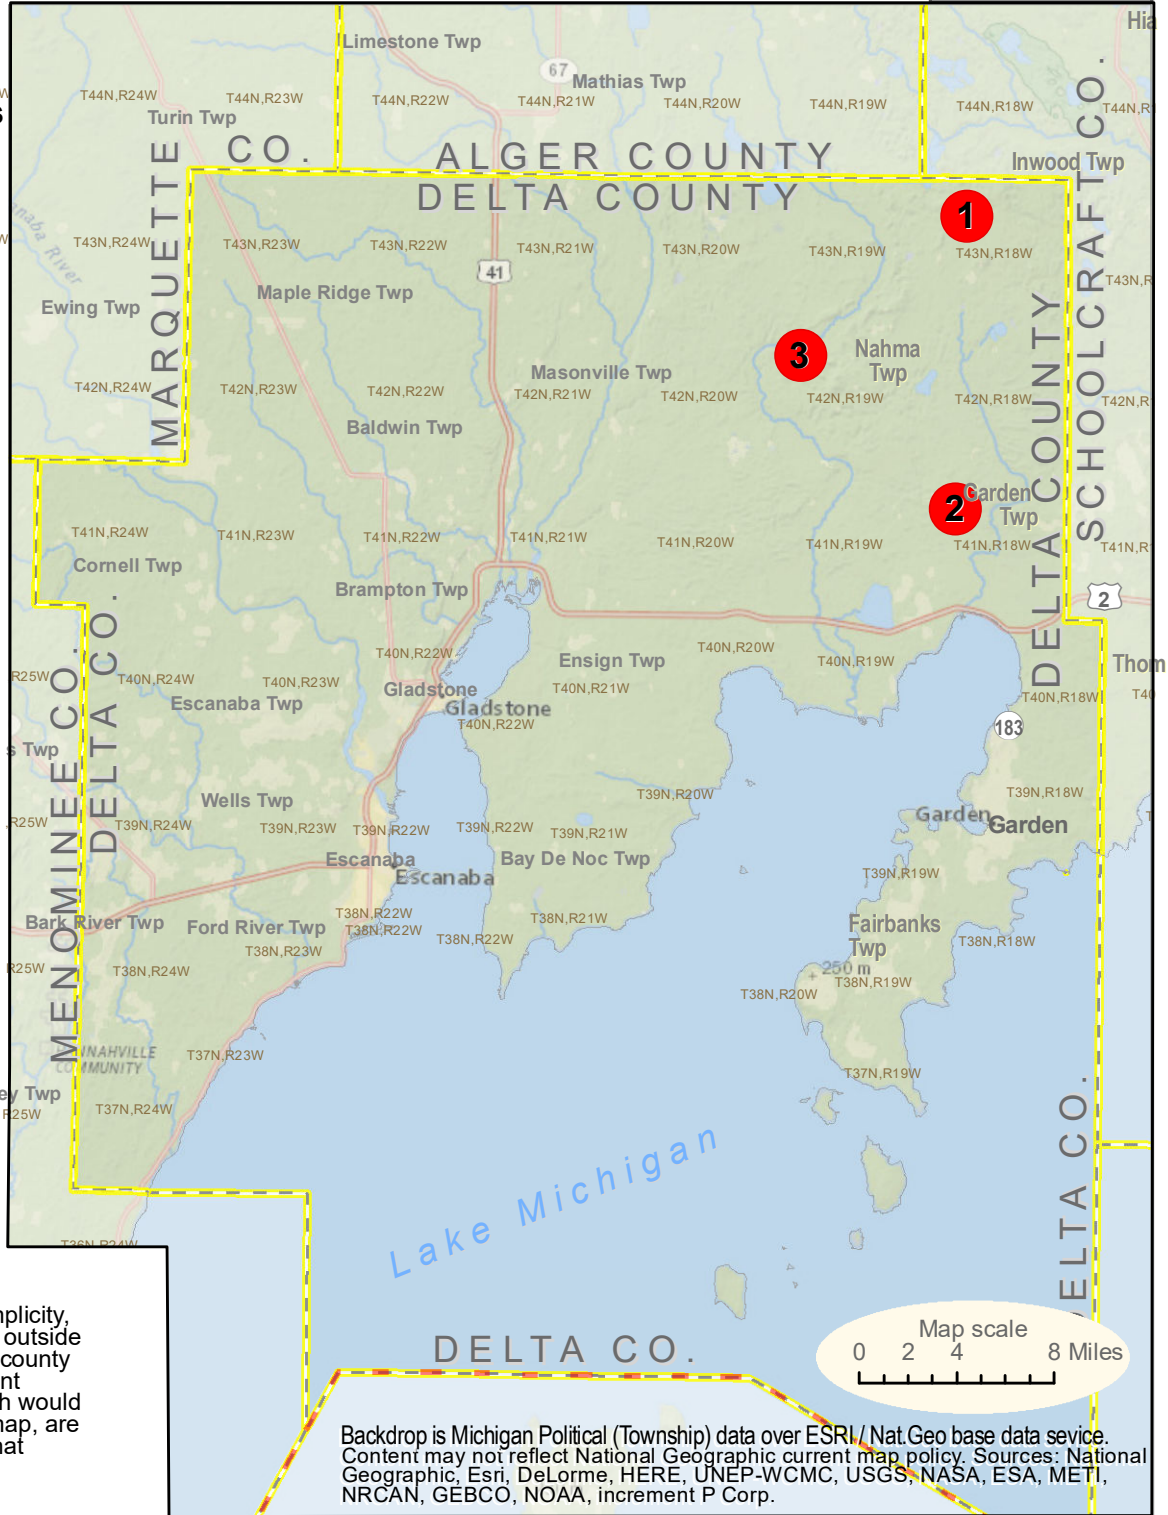

WOLF - DOG CONFLICTS - Depredation Locations in Delta County

Revised 02/02/2022

Legend:

**Depredation Locations
2012-March to Current:**

- 1** 2014 Aug. 06
2 hunting dogs killed
- 2** 2020 Feb. 24
1 hunting dog injured
- 3** 2022 Jan. 12
1 hunting dog injured, &
1 hunting dog killed

Note: for map simplicity, any observations outside of this county (or county portion) in adjacent counties yet which would be seen on this map, are not shown; see that county map.

Backdrop is Michigan Political (Township) data over ESRI / Nat. Geo base data service. Content may not reflect National Geographic current map policy. Sources: National Geographic, Esri, DeLorme, HERE, UNEP-WCMC, USGS, NASA, ESA, METI, NRCAN, GEBCO, NOAA, increment P Corp.