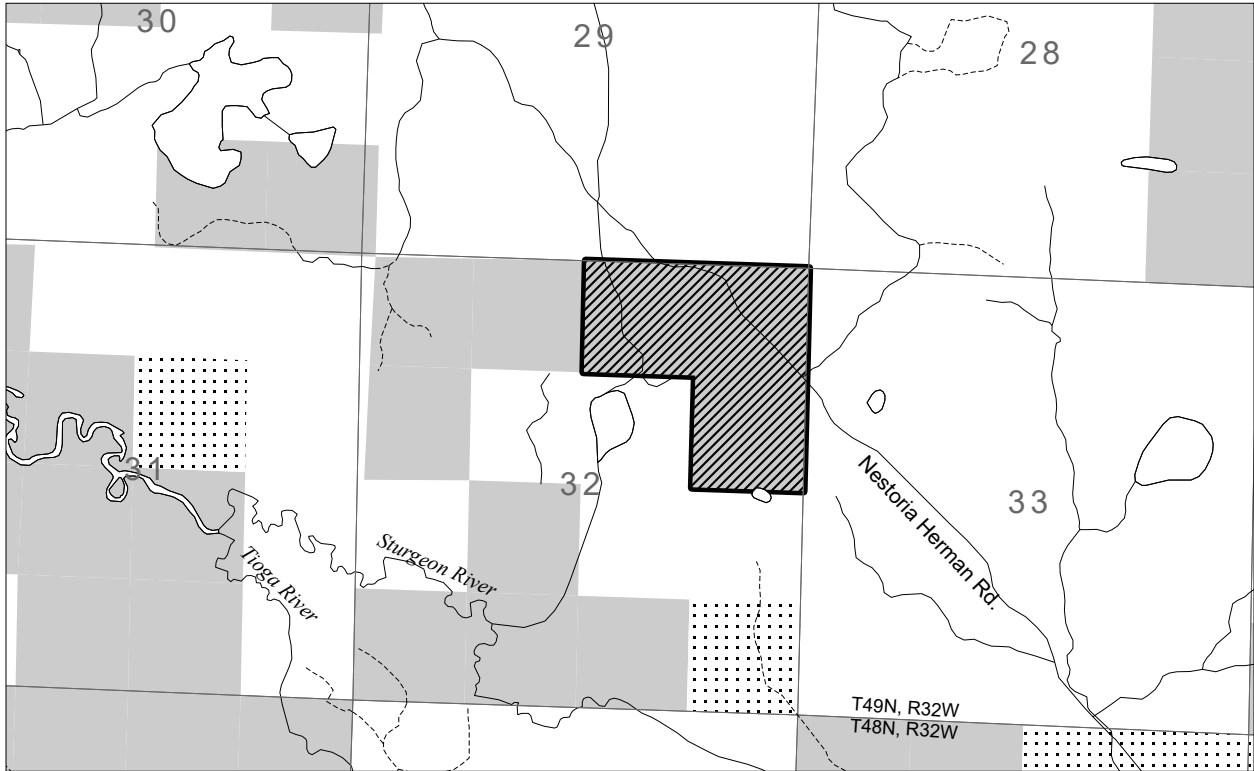

DIRECT METALLIC MINERALS LEASE

Keweenaw Land Association
Baraga County

Section 32, T49N-R32W, L'Anse Township

-  State-owned metallic minerals requested to lease (120 acres, more or less)
-  Mineral and surface ownership
-  Mineral ownership
-  Other ownership
-  Surface ownership