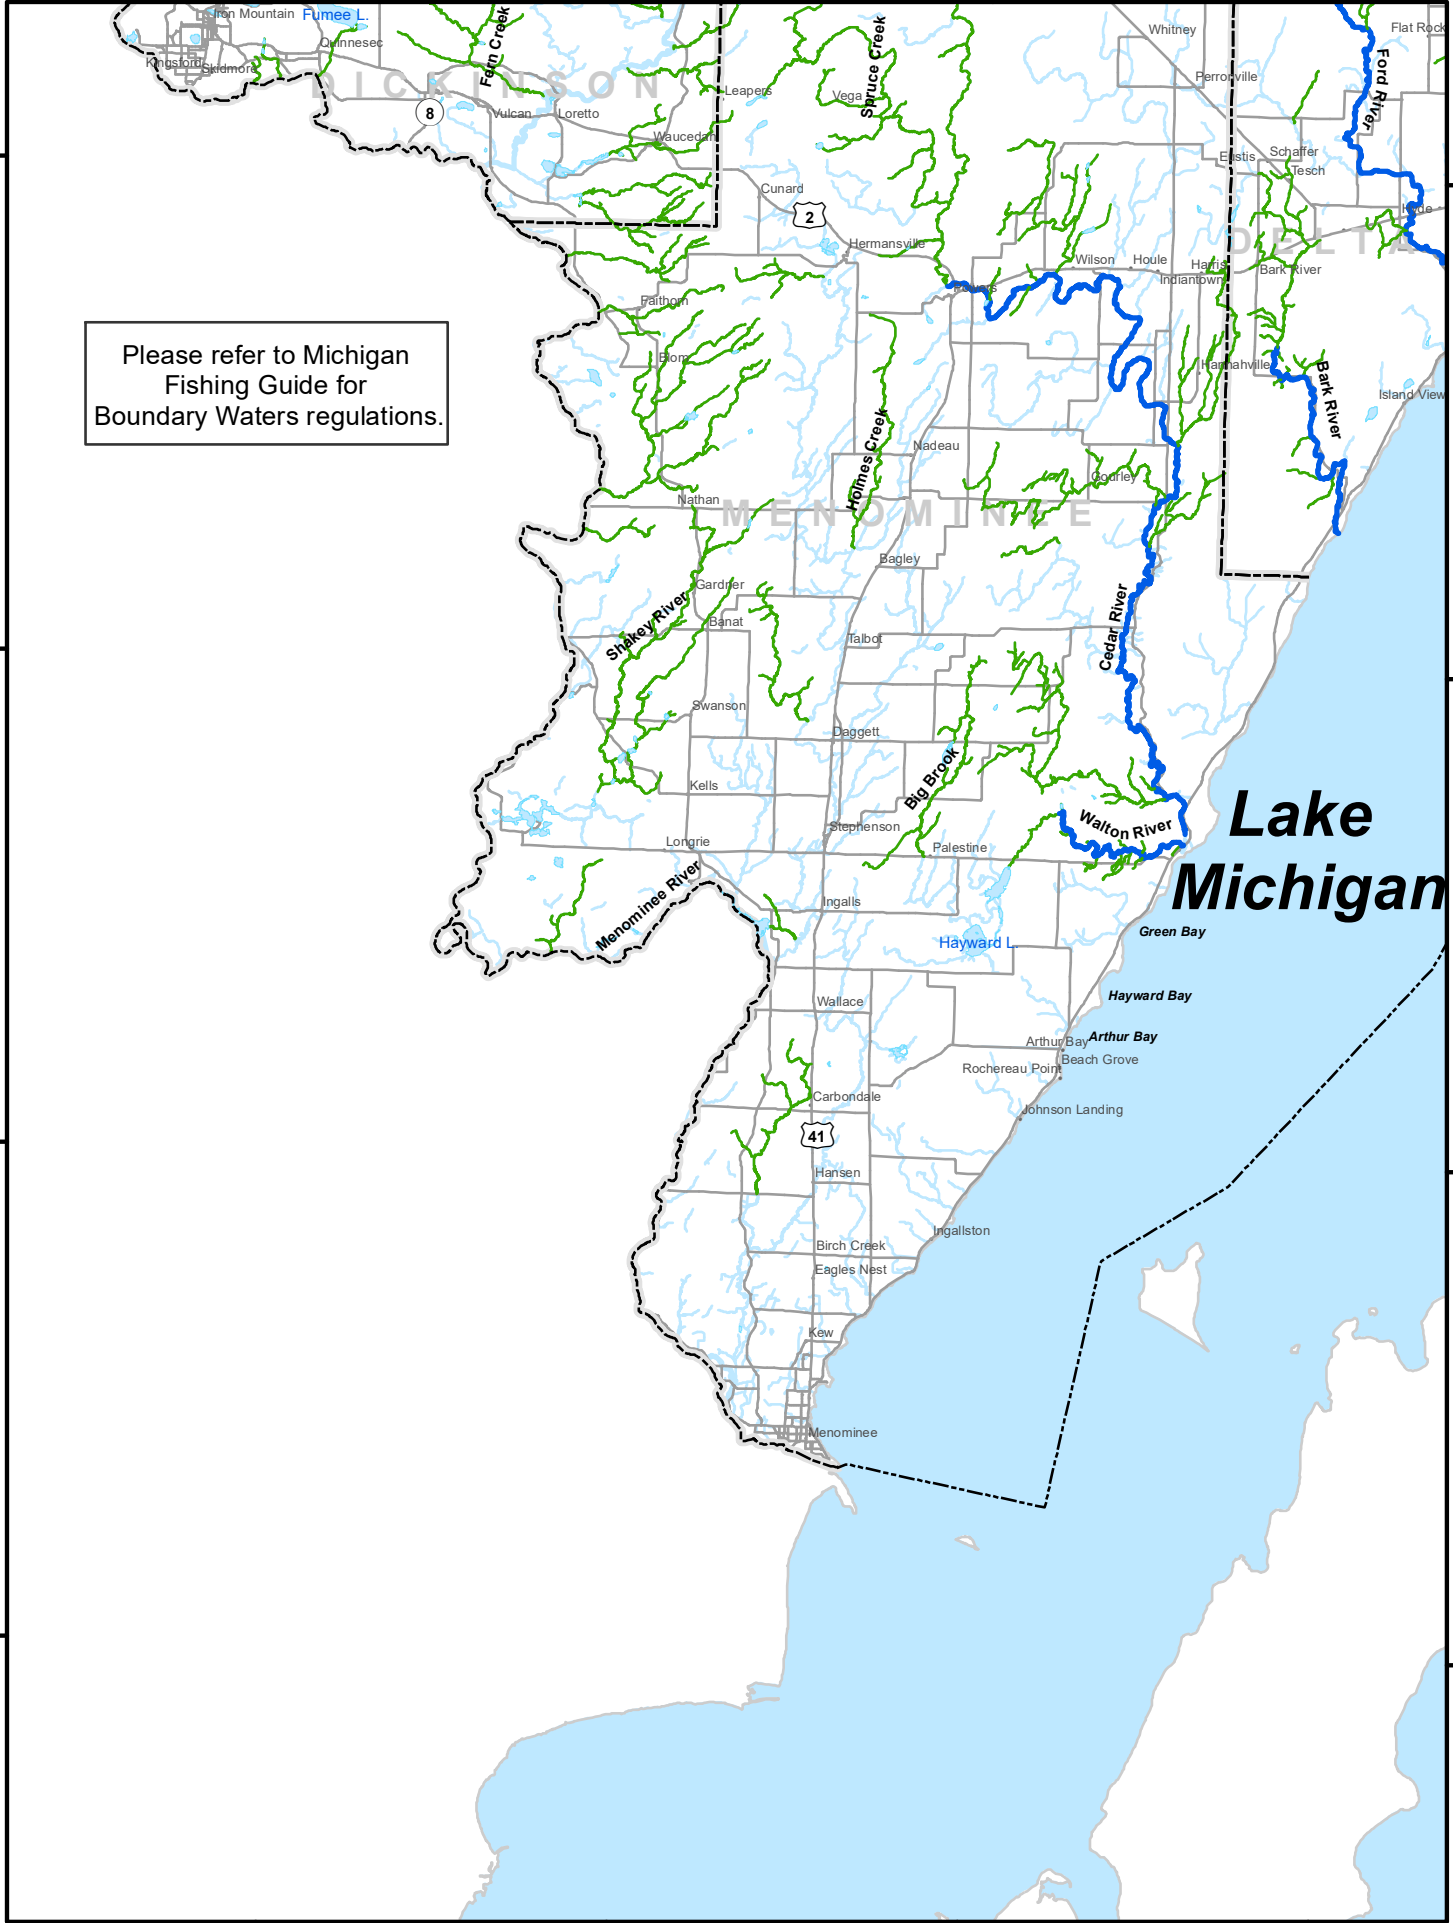

88°0'0"W

87°45'0"W See Page 21

87°30'0"W

87°15'0"W

45°45'0"N

45°45'0"N

45°30'0"N

45°30'0"N

45°15'0"N

45°15'0"N

45°0'0"N

45°0'0"N

Please refer to Michigan Fishing Guide for Boundary Waters regulations.

See Page 23

88°0'0"W

87°45'0"W

87°30'0"W

87°15'0"W