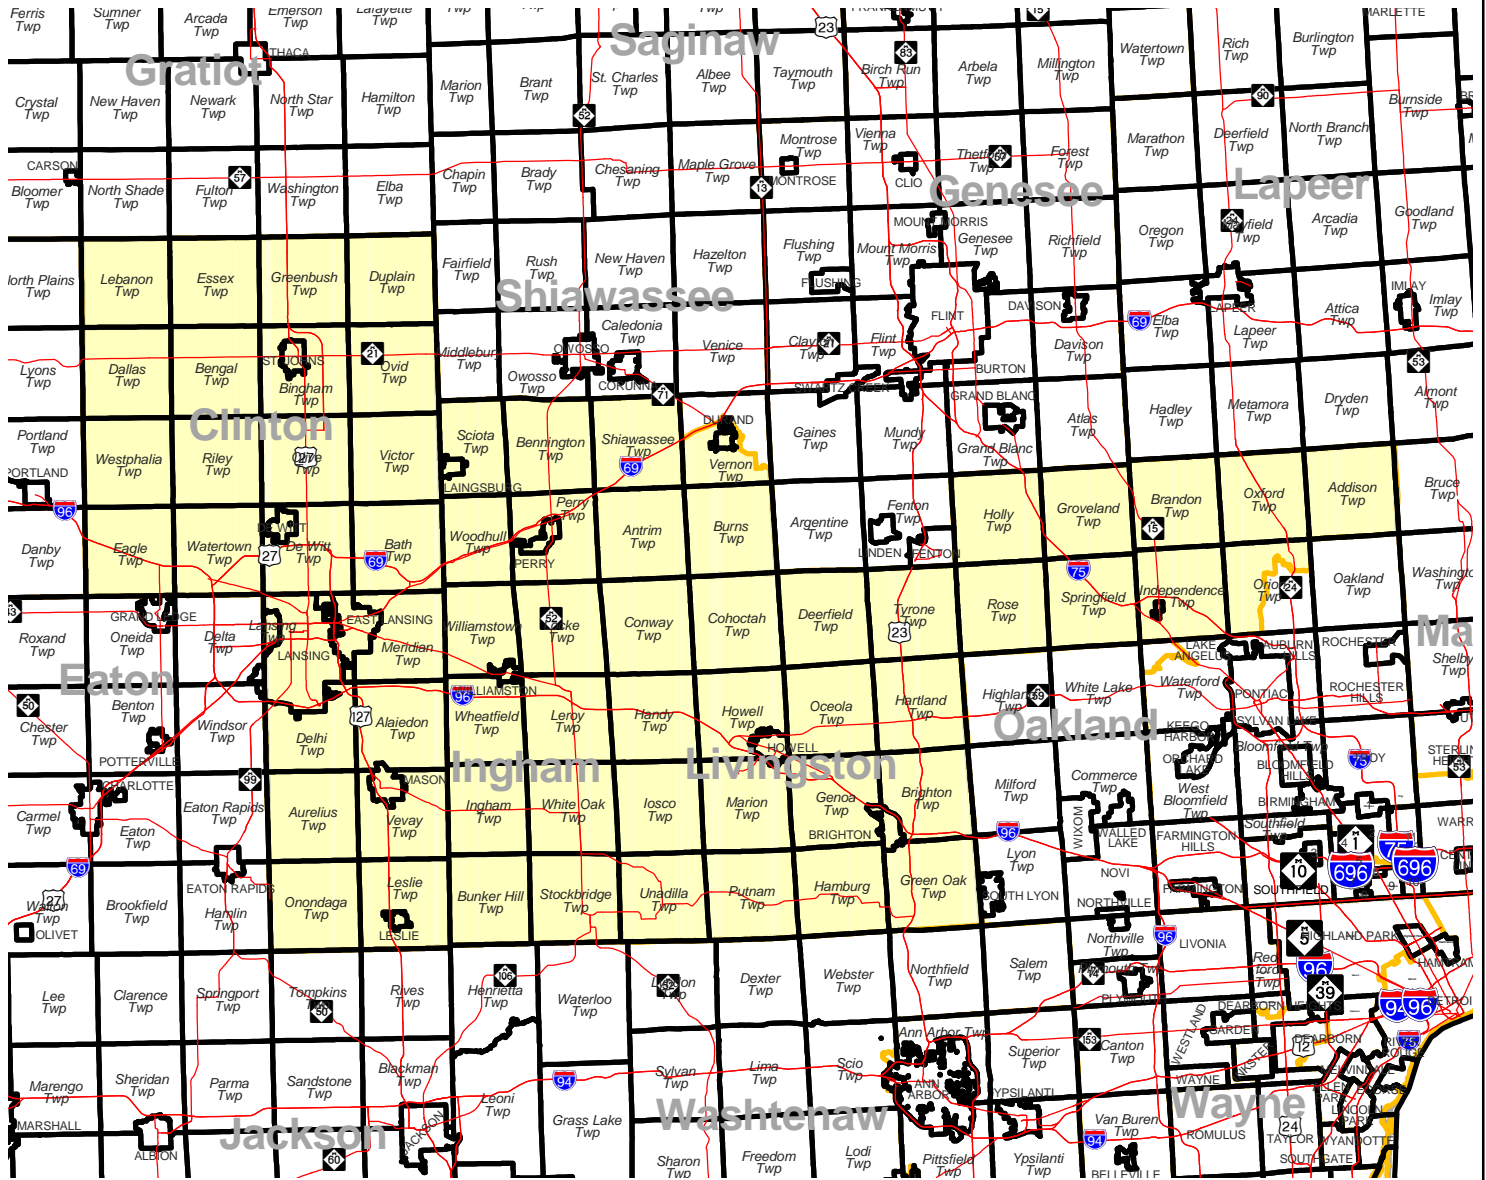

U. S. HOUSE OF REPRESENTATIVES MICHIGAN - DISTRICT 8

Produced by
Michigan Information Center
October 2001

- Highway
- Minor Civil Division
- District Boundary
- County Boundary