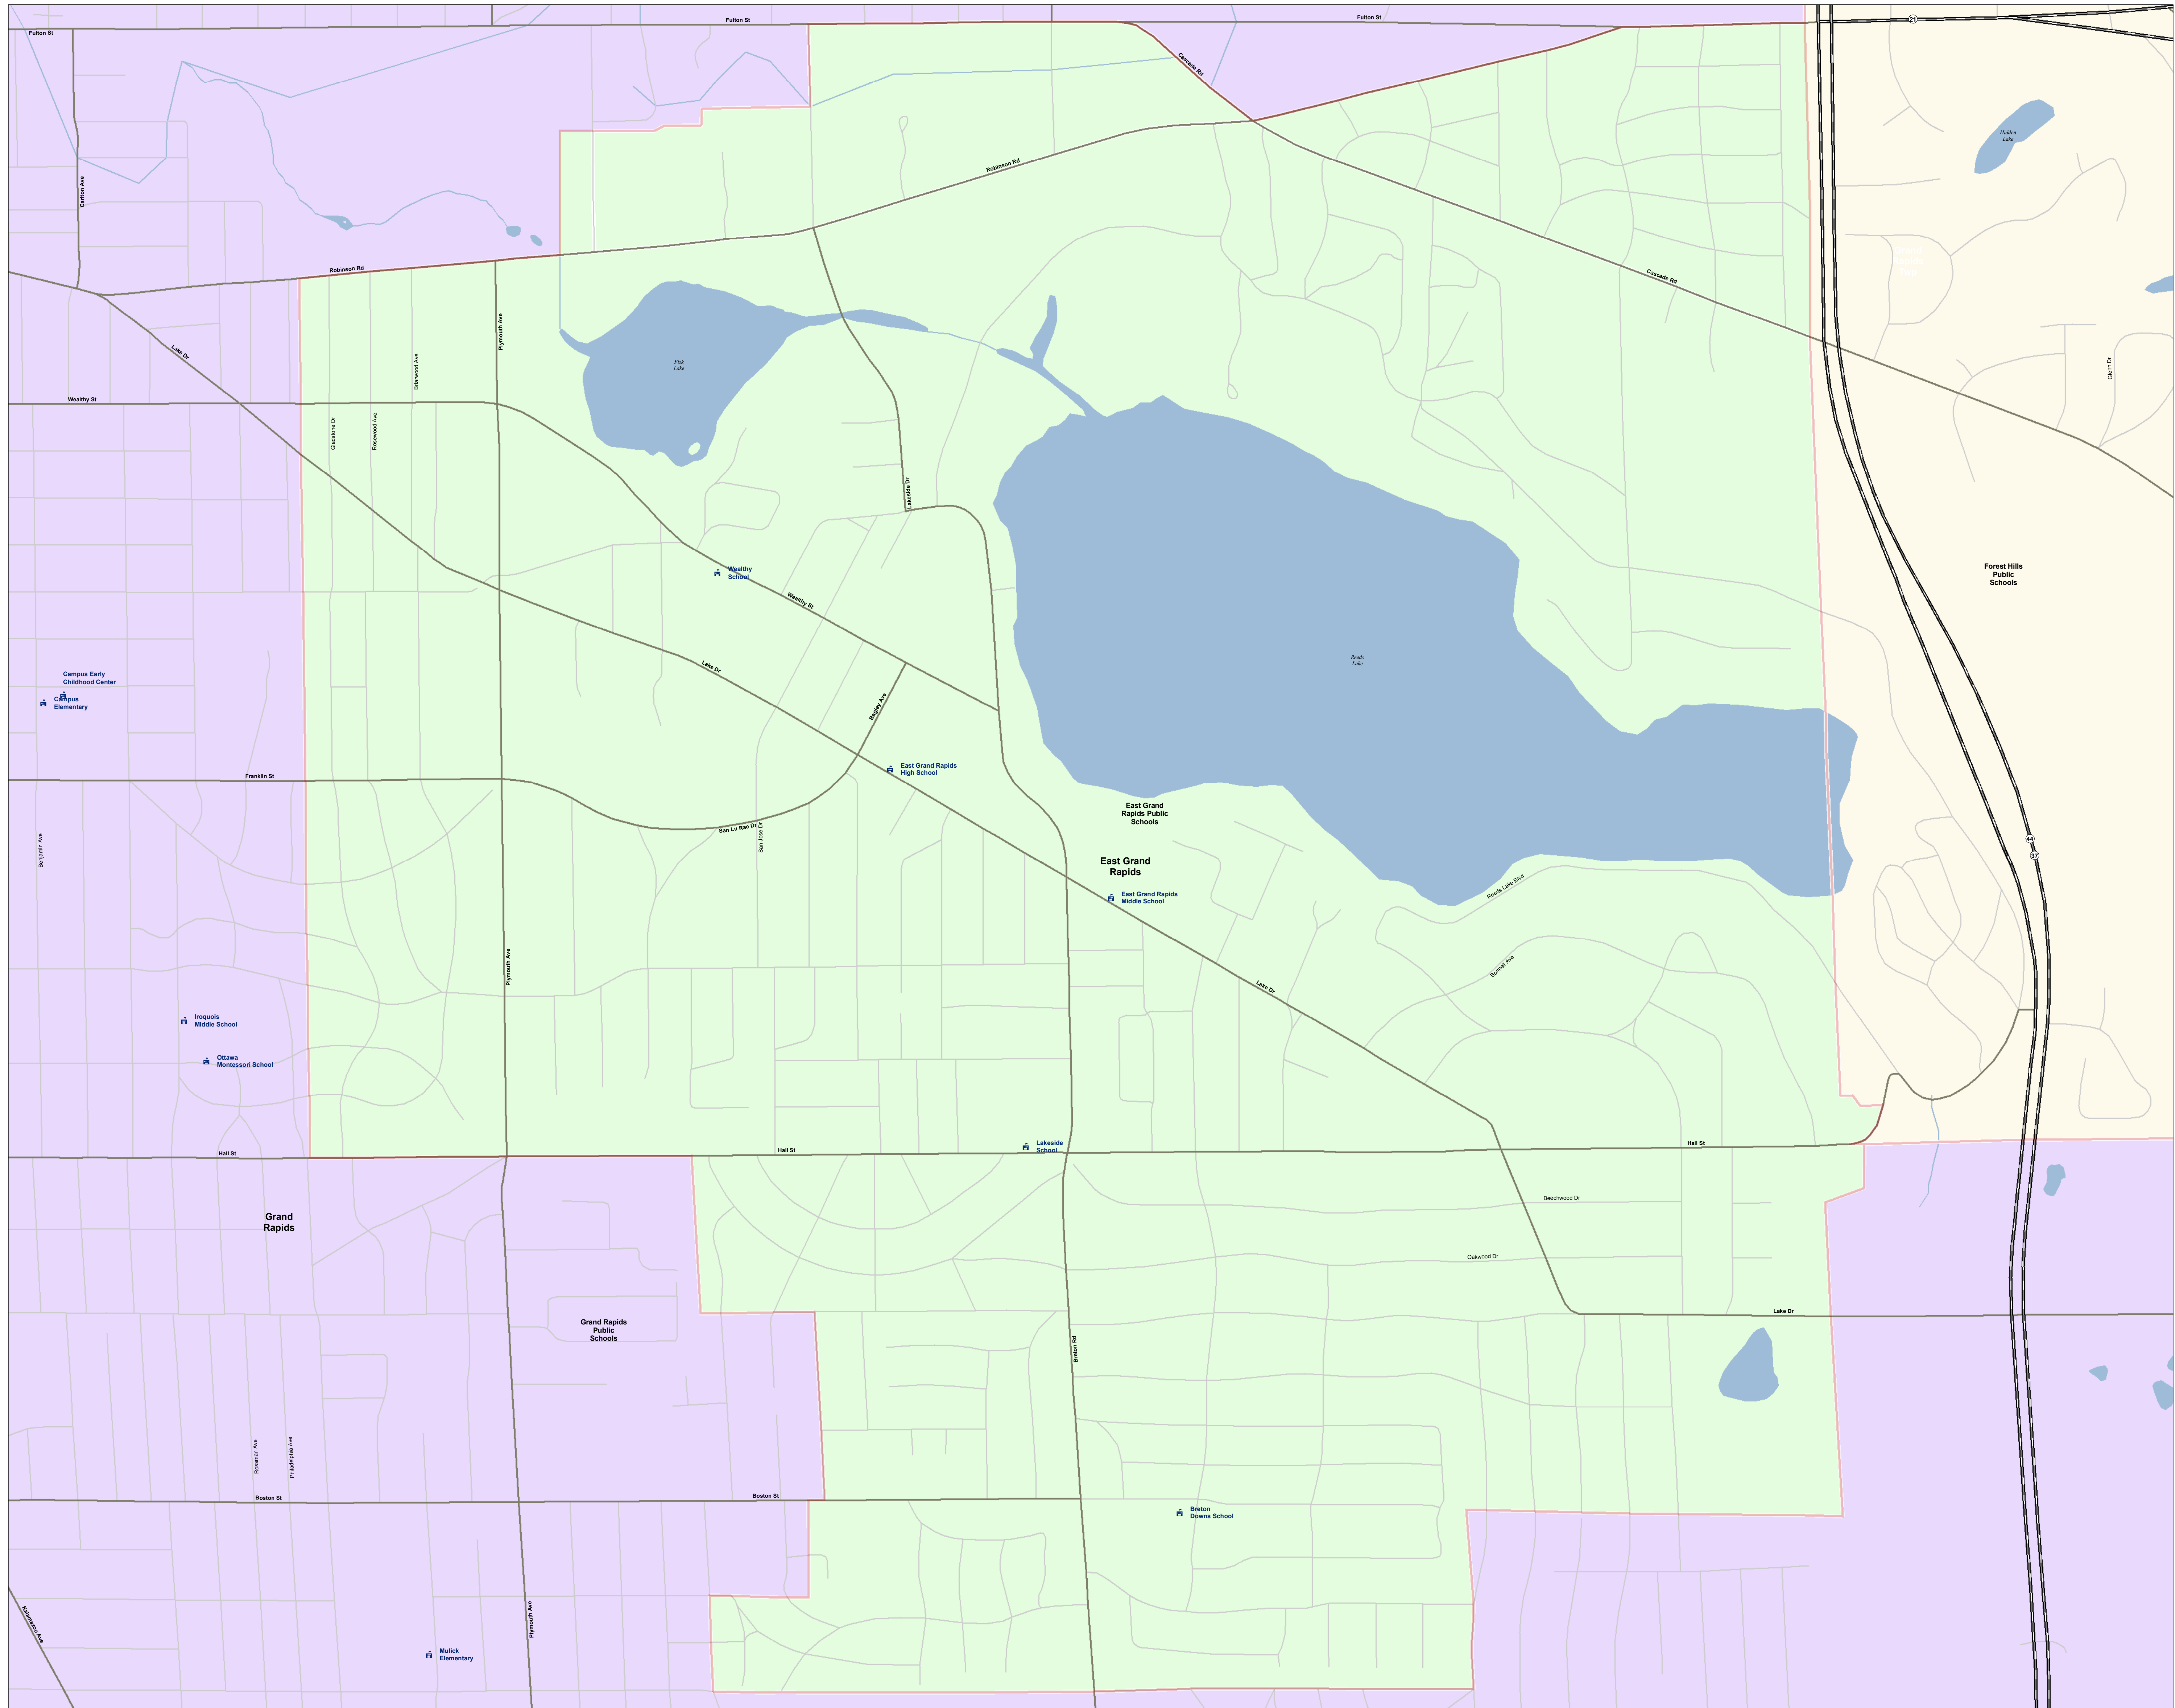

East Grand Rapids Public Schools

Kent ISD

- SCHOOL
- SCHOOL DISTRICT BOUNDARY
- CITY / VILLAGE
- COUNTY BOUNDARY
- WATER FEATURE
- **Road System**
  - HIGHWAY
  - MAJOR ROAD
  - LOCAL ROAD
  - RAILROAD