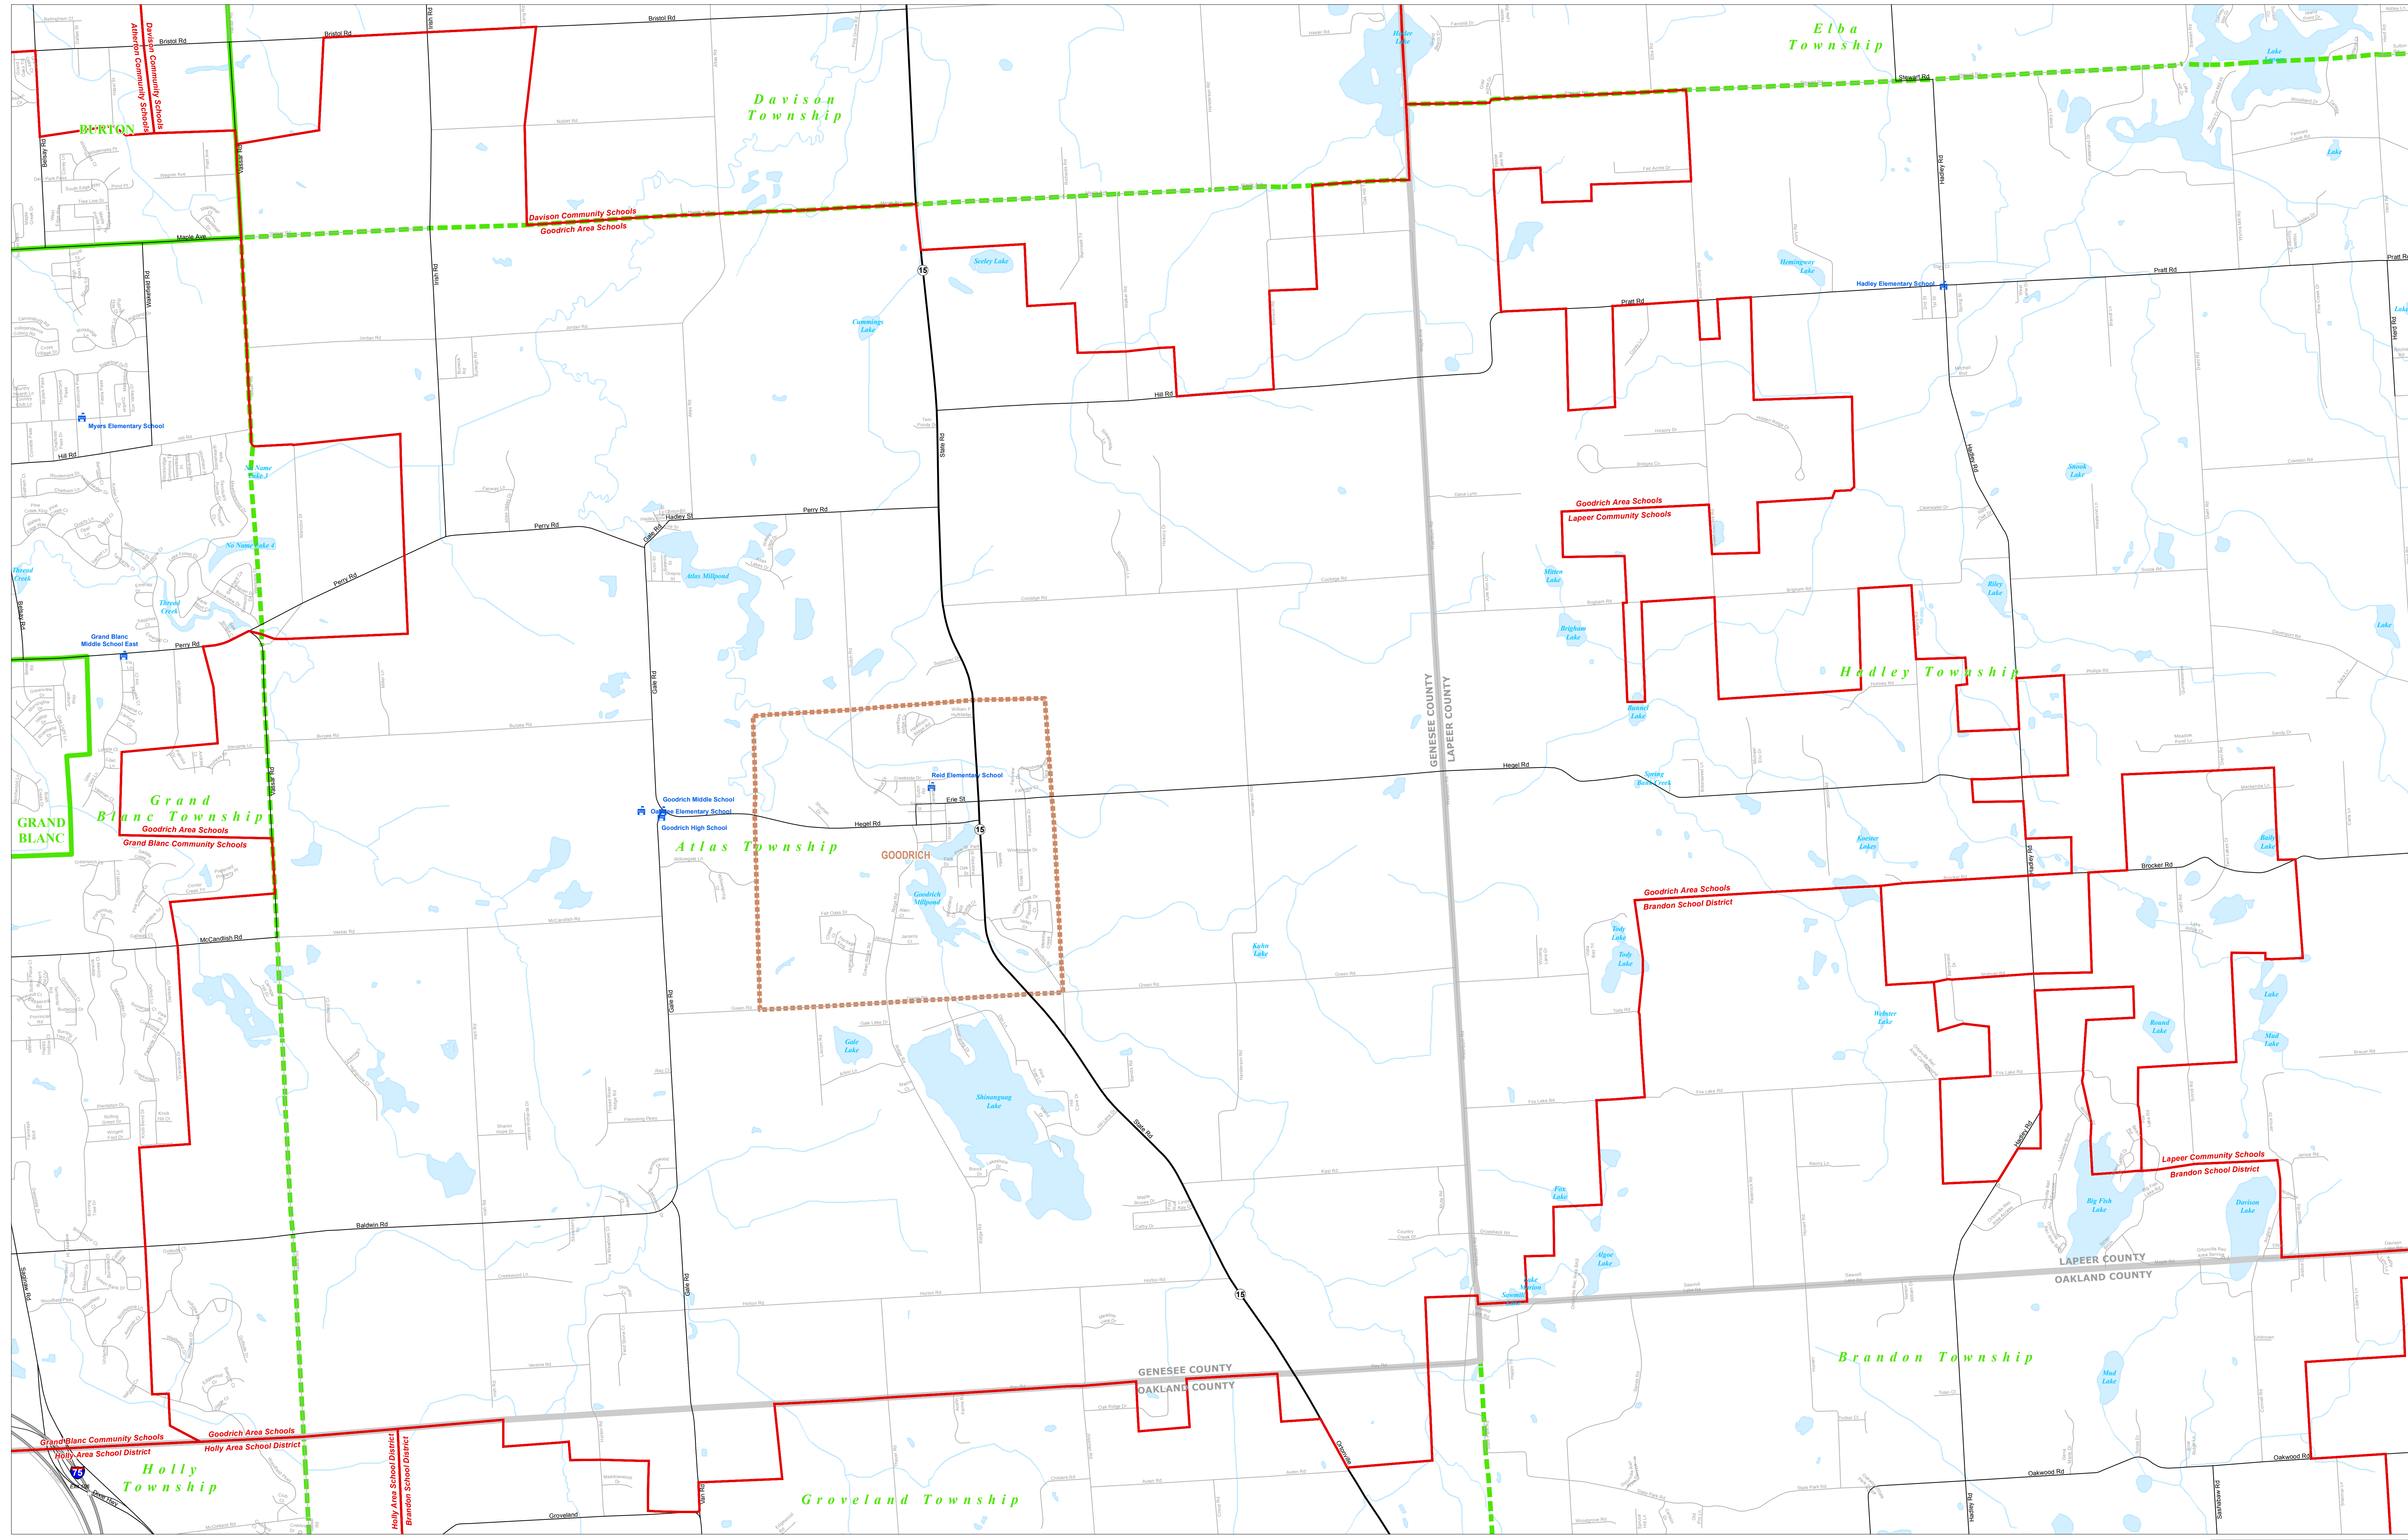

Goodrich Area Schools

Genesee ISD

Legend

	SCHOOL		FREEWAY
	SCHOOL DISTRICT		HIGHWAY
	COUNTY		PRIMARY ROAD
	CITY		LOCAL ROAD
	VILLAGE		RAILROAD
	TOWNSHIP		LAKE or POND
			RIVER, STREAM, or DRAIN