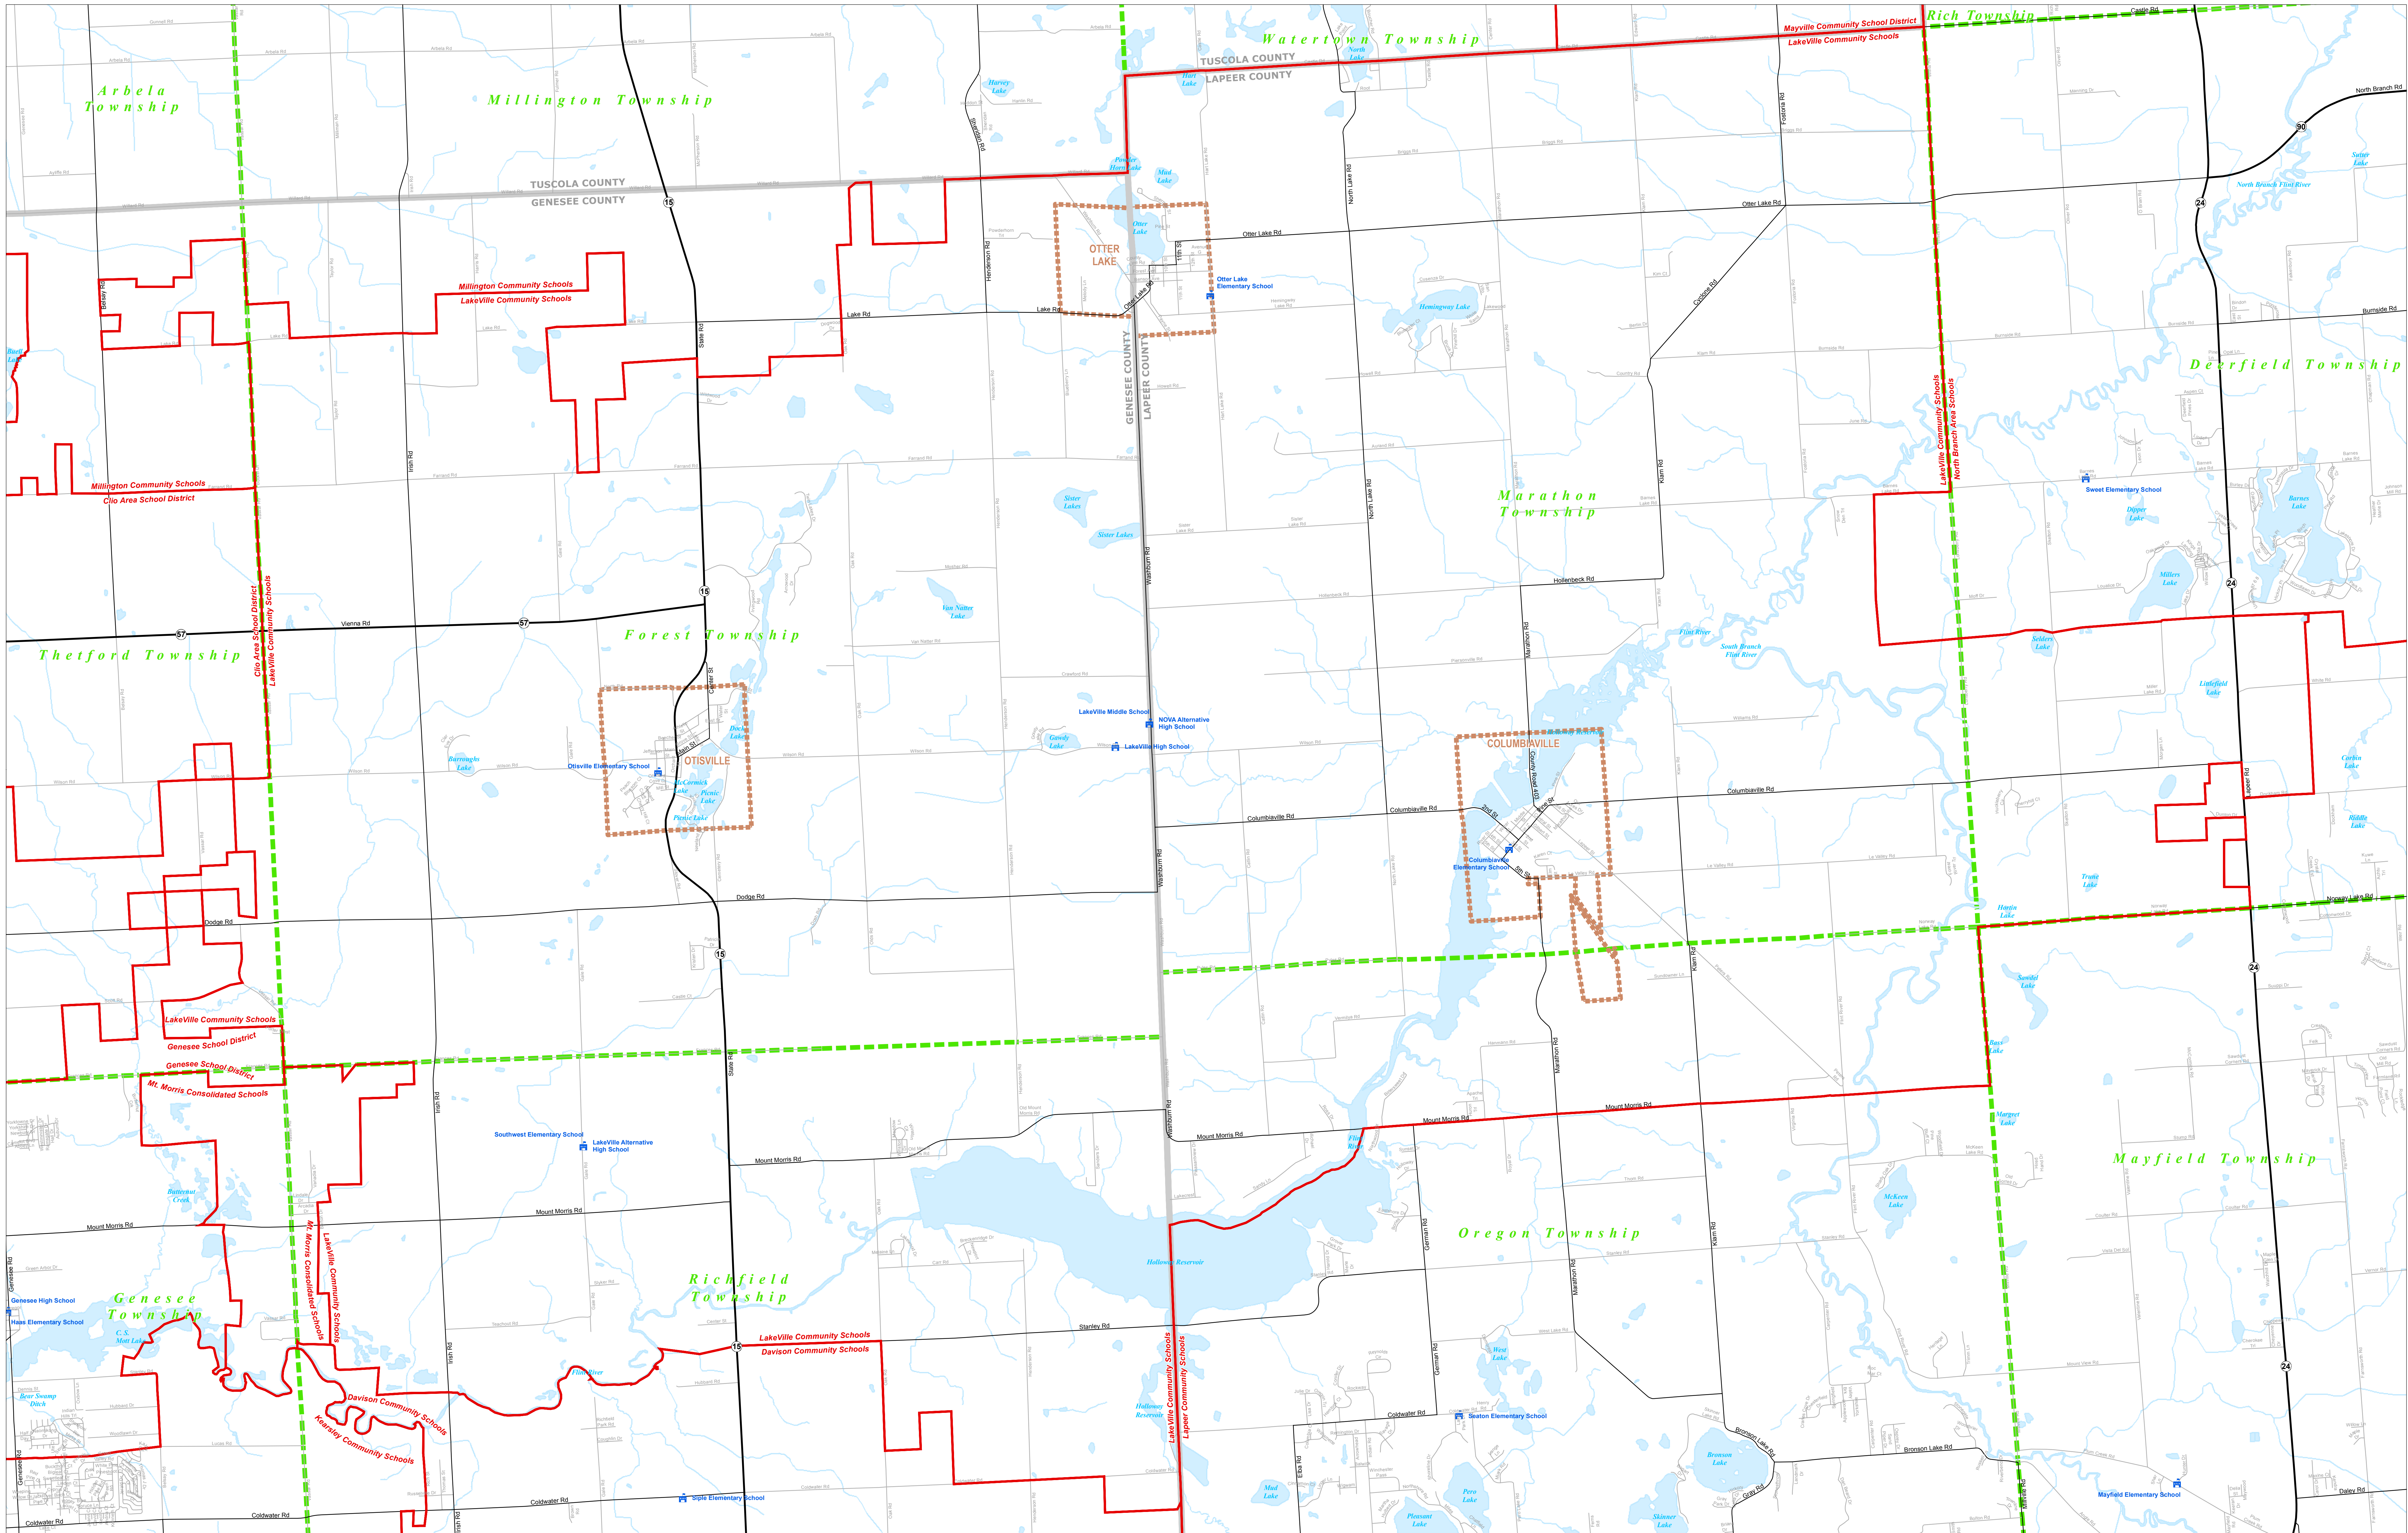

LakeVille Community Schools

Genesee ISD

Legend

	SCHOOL		FREEWAY
	SCHOOL DISTRICT		HIGHWAY
	COUNTY		PRIMARY ROAD
	CITY		LOCAL ROAD
	VILLAGE		RAILROAD
	TOWNSHIP		LAKE or POND
			RIVER, STREAM, or DRAIN