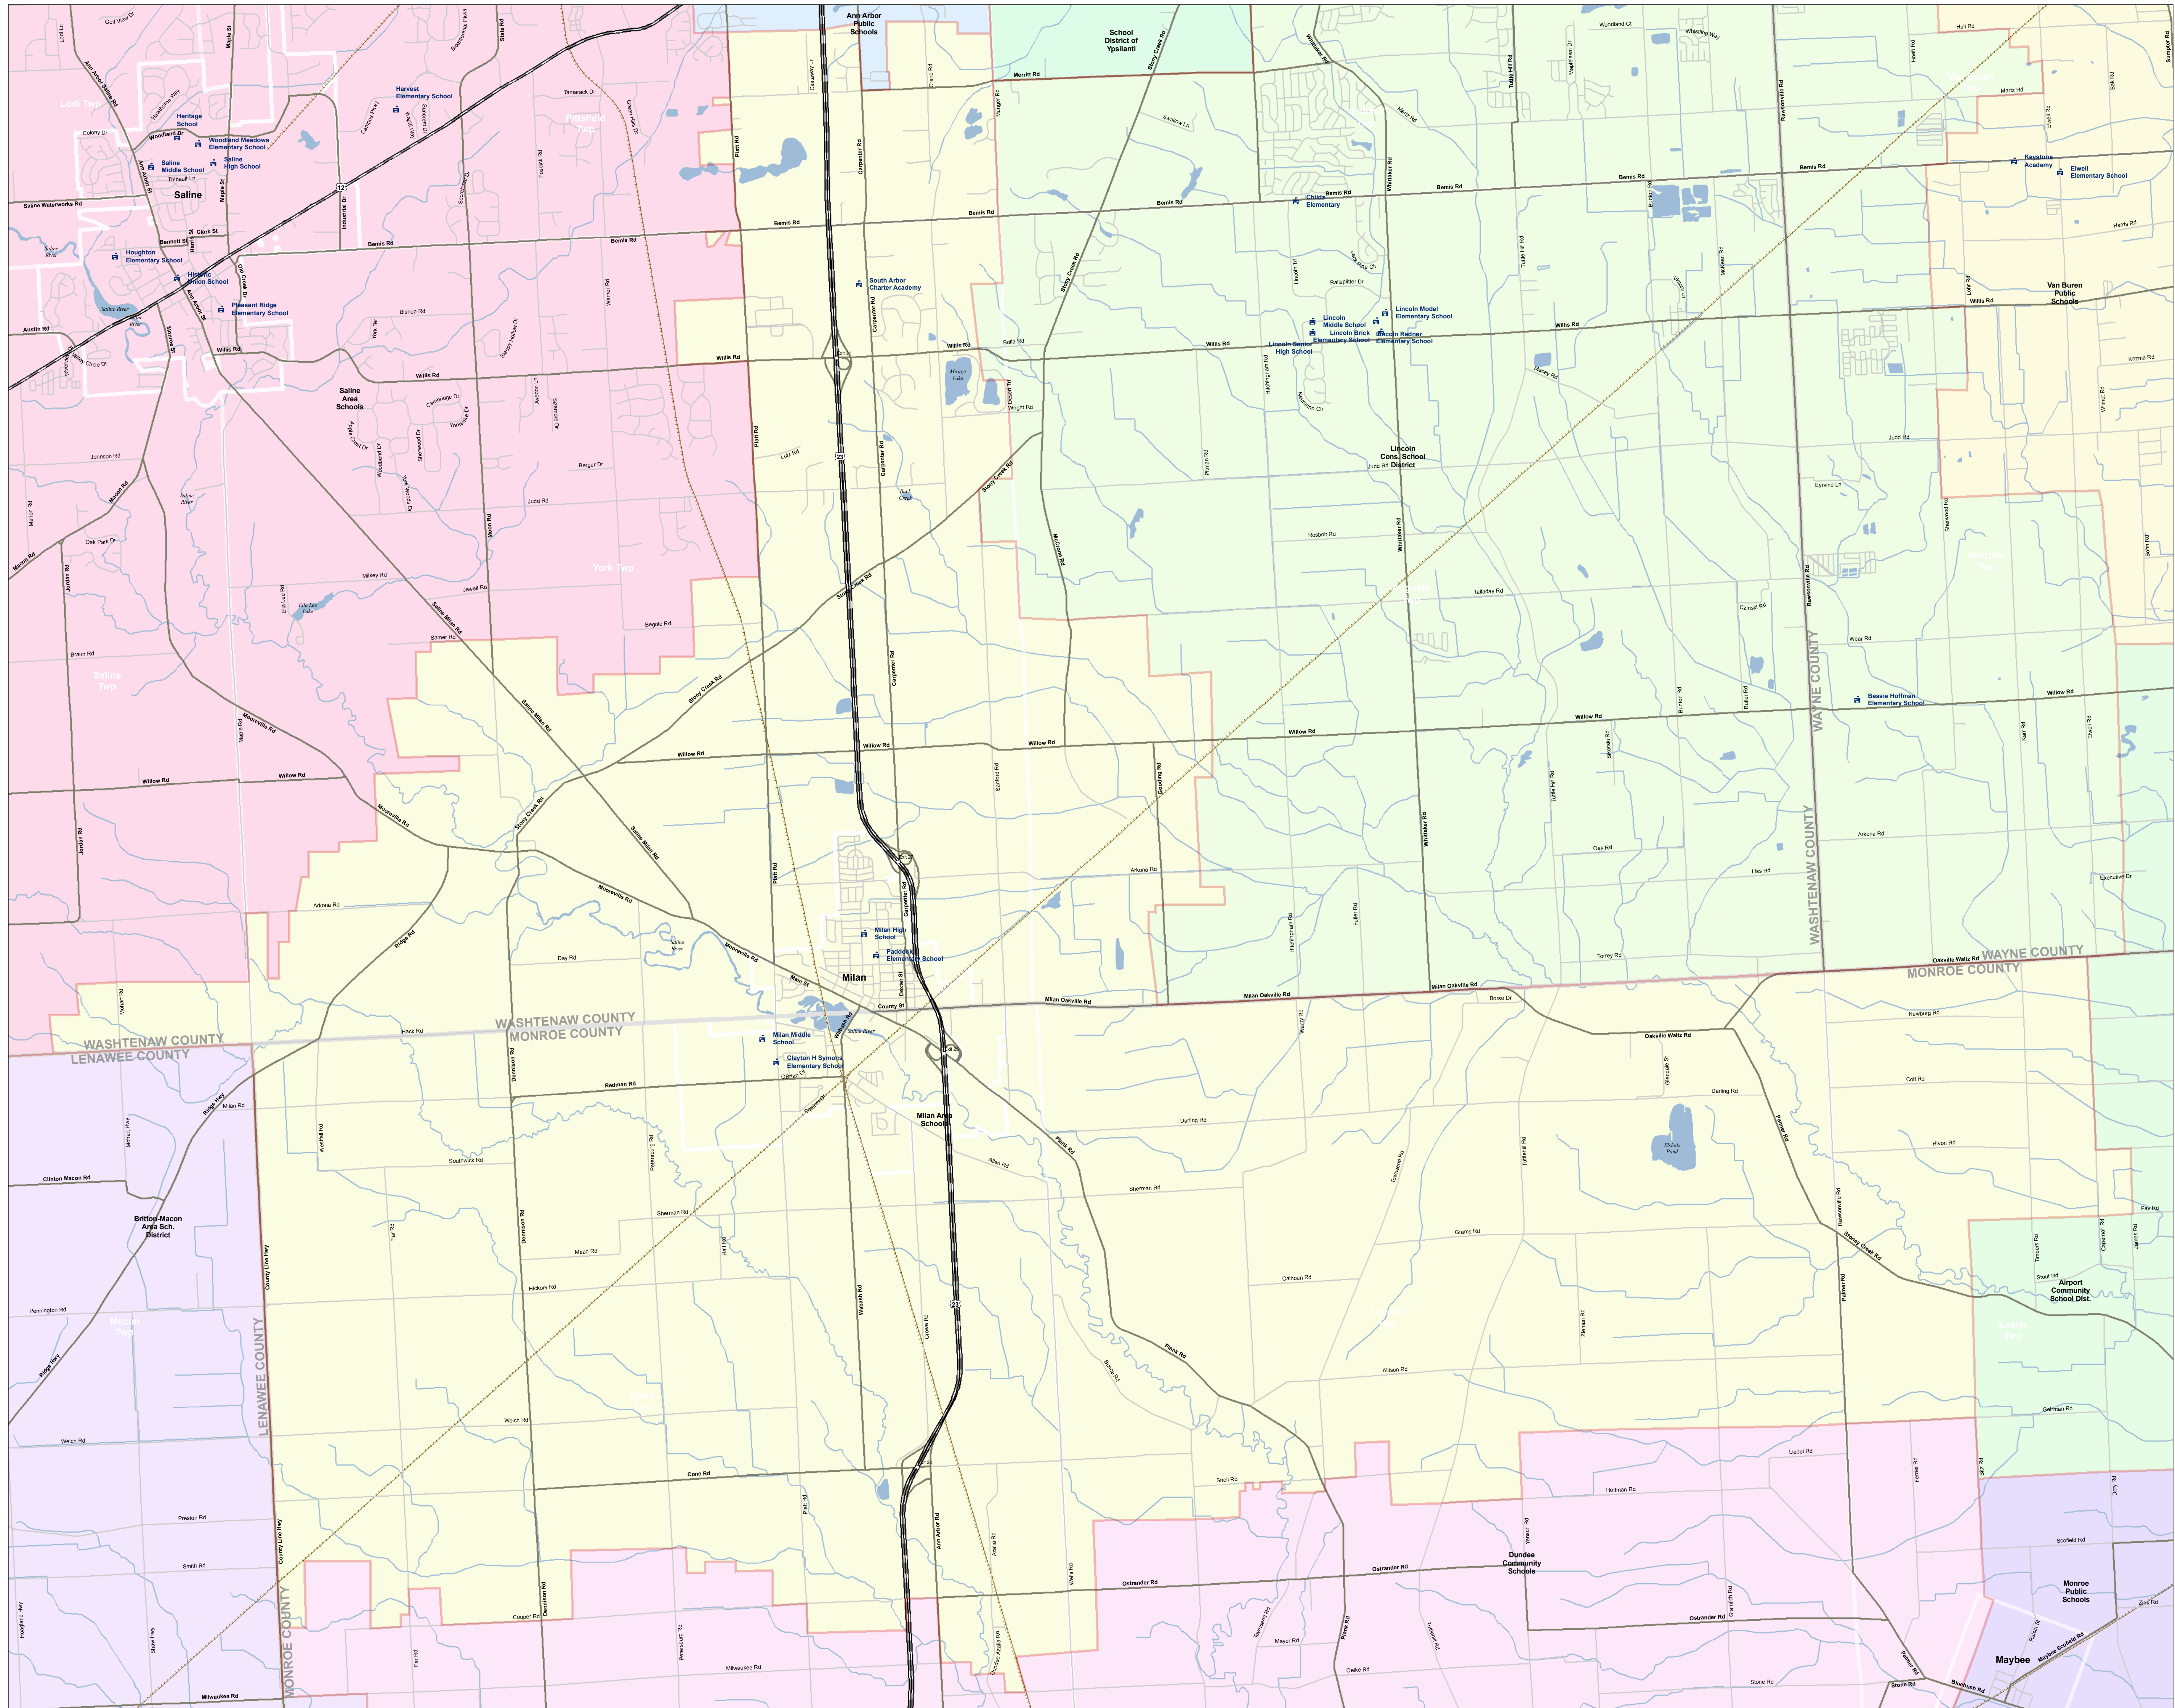

Milan Area Schools

Washtenaw ISD

- SCHOOL
- SCHOOL DISTRICT BOUNDARY
- CITY / VILLAGE
- COUNTY BOUNDARY
- WATER FEATURE
- **Road System**
- HIGHWAY
- MAJOR ROAD
- LOCAL ROAD
- RAILROAD