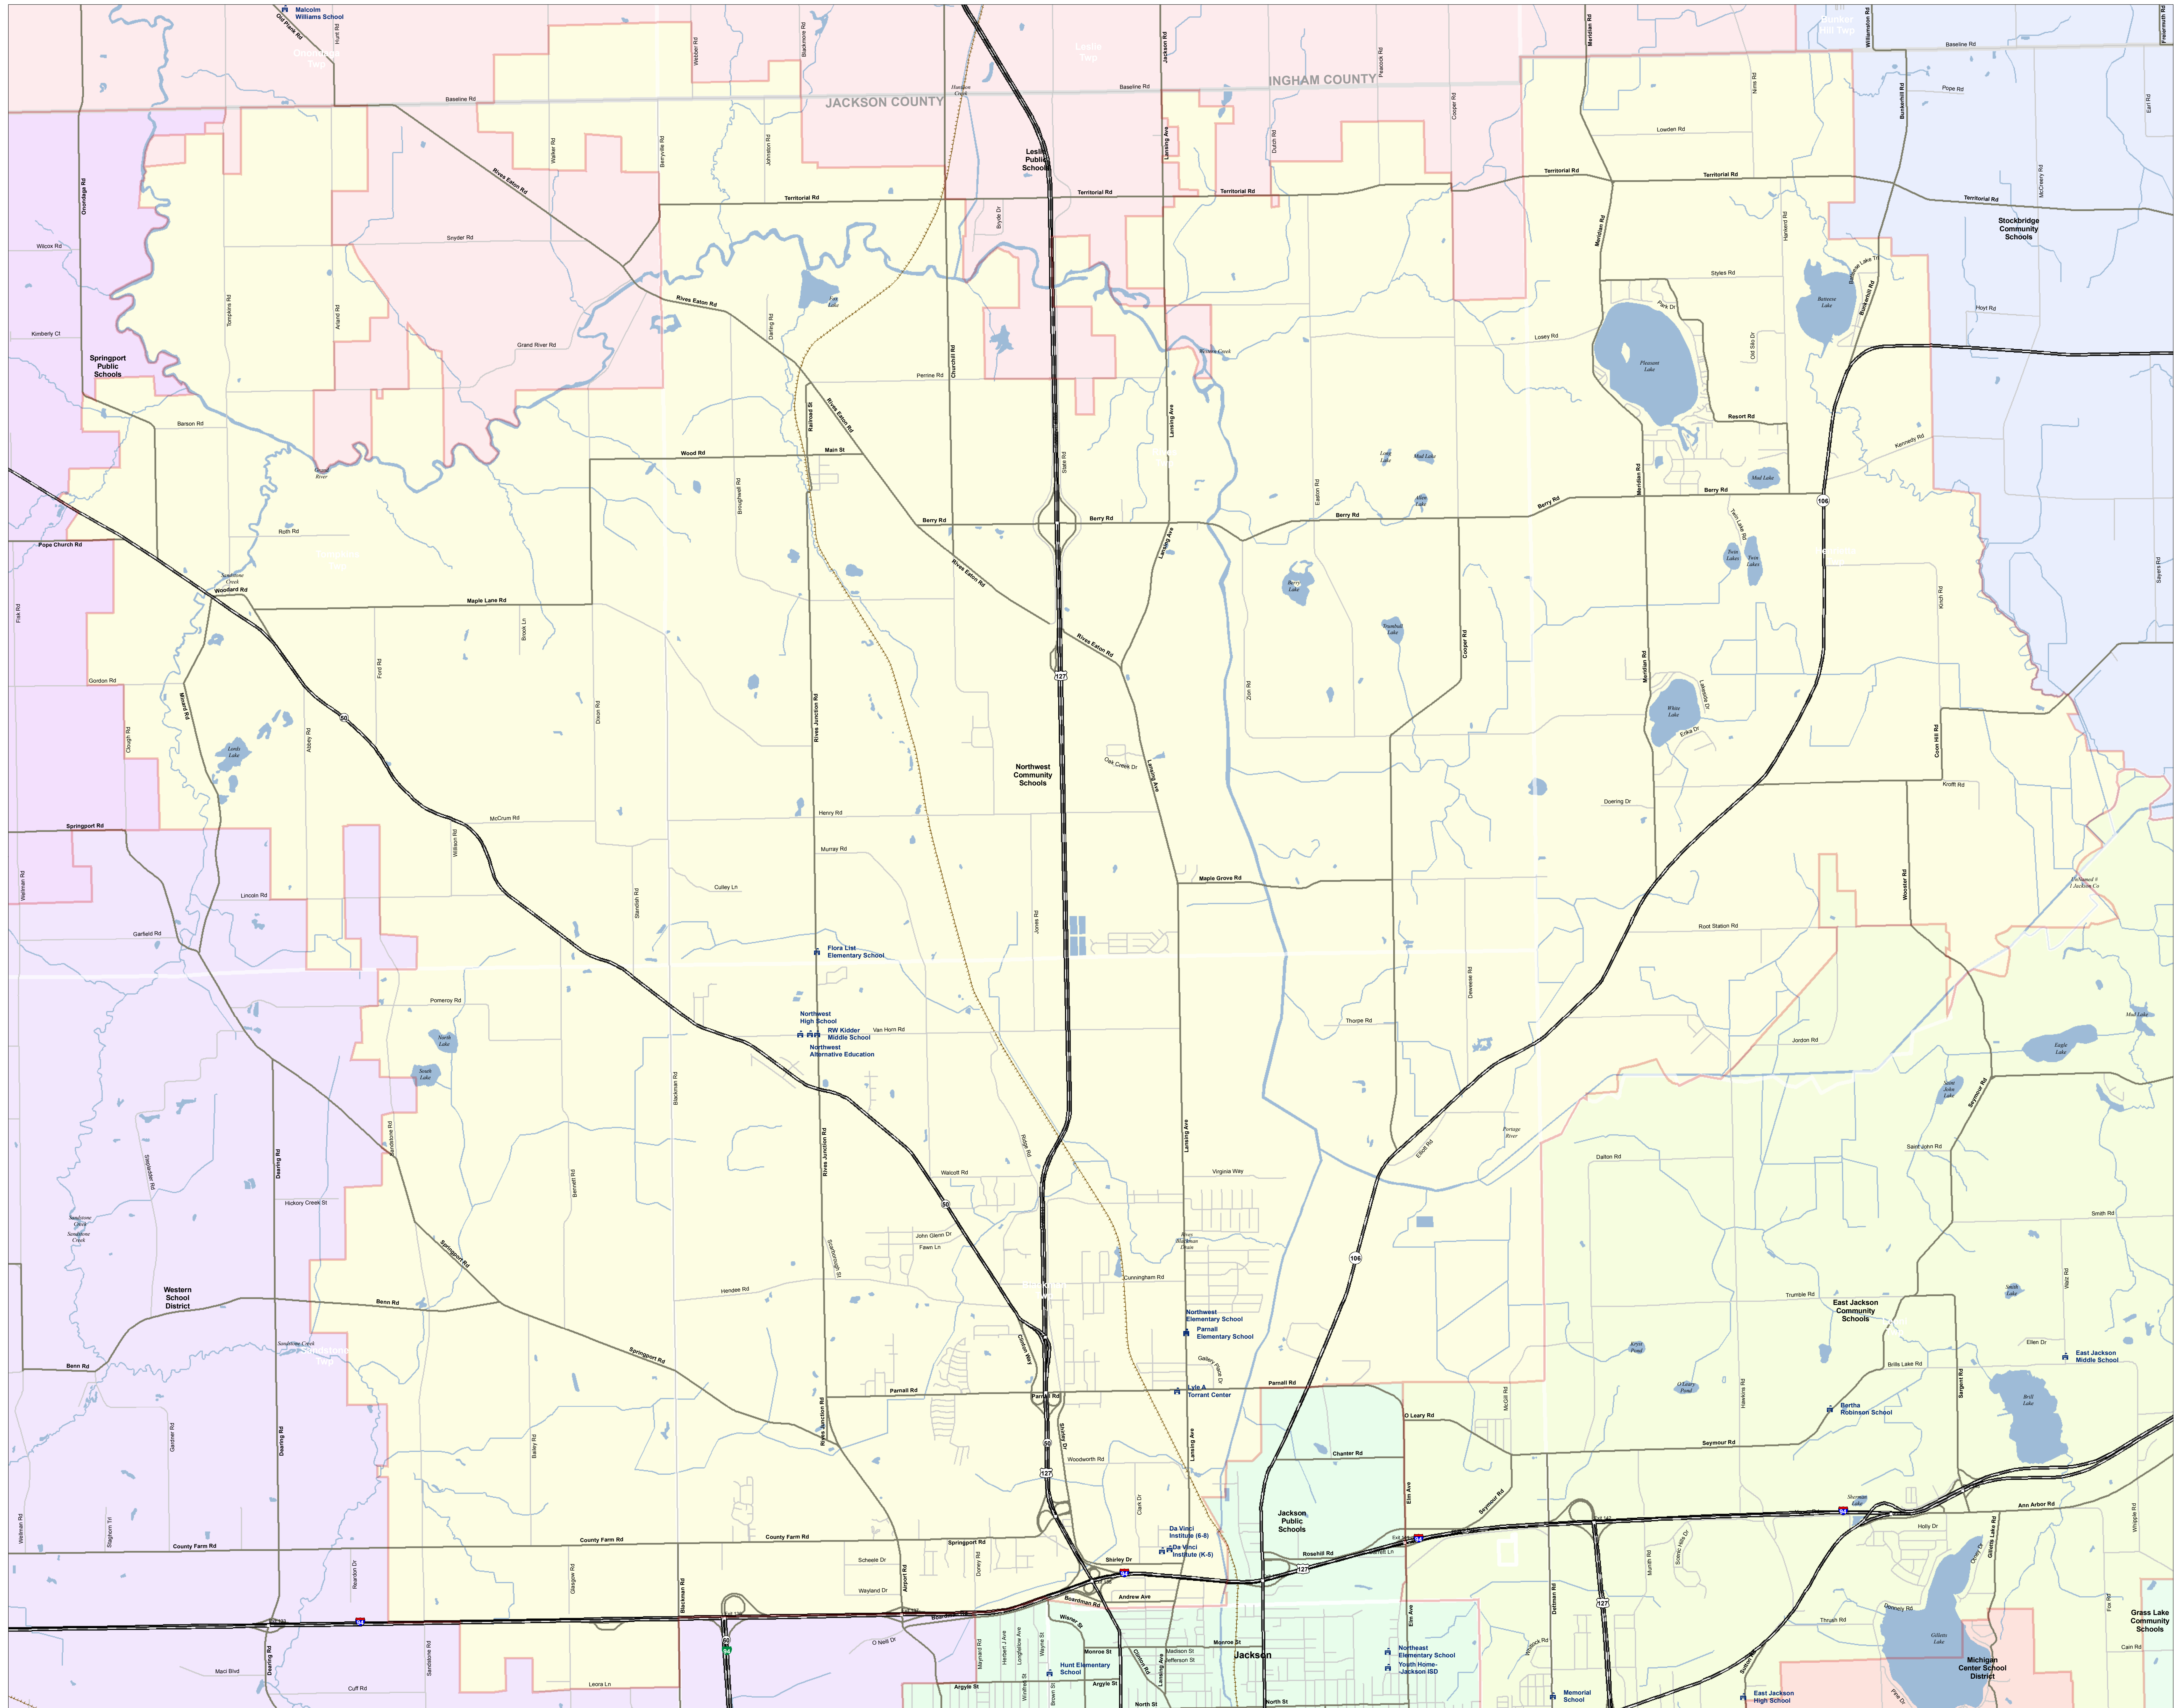

Northwest Community Schools

Jackson ISD

- SCHOOL
- SCHOOL DISTRICT BOUNDARY
- CITY / VILLAGE
- COUNTY BOUNDARY
- WATER FEATURE
- **Road System**
- HIGHWAY
- MAJOR ROAD
- LOCAL ROAD
- RAILROAD