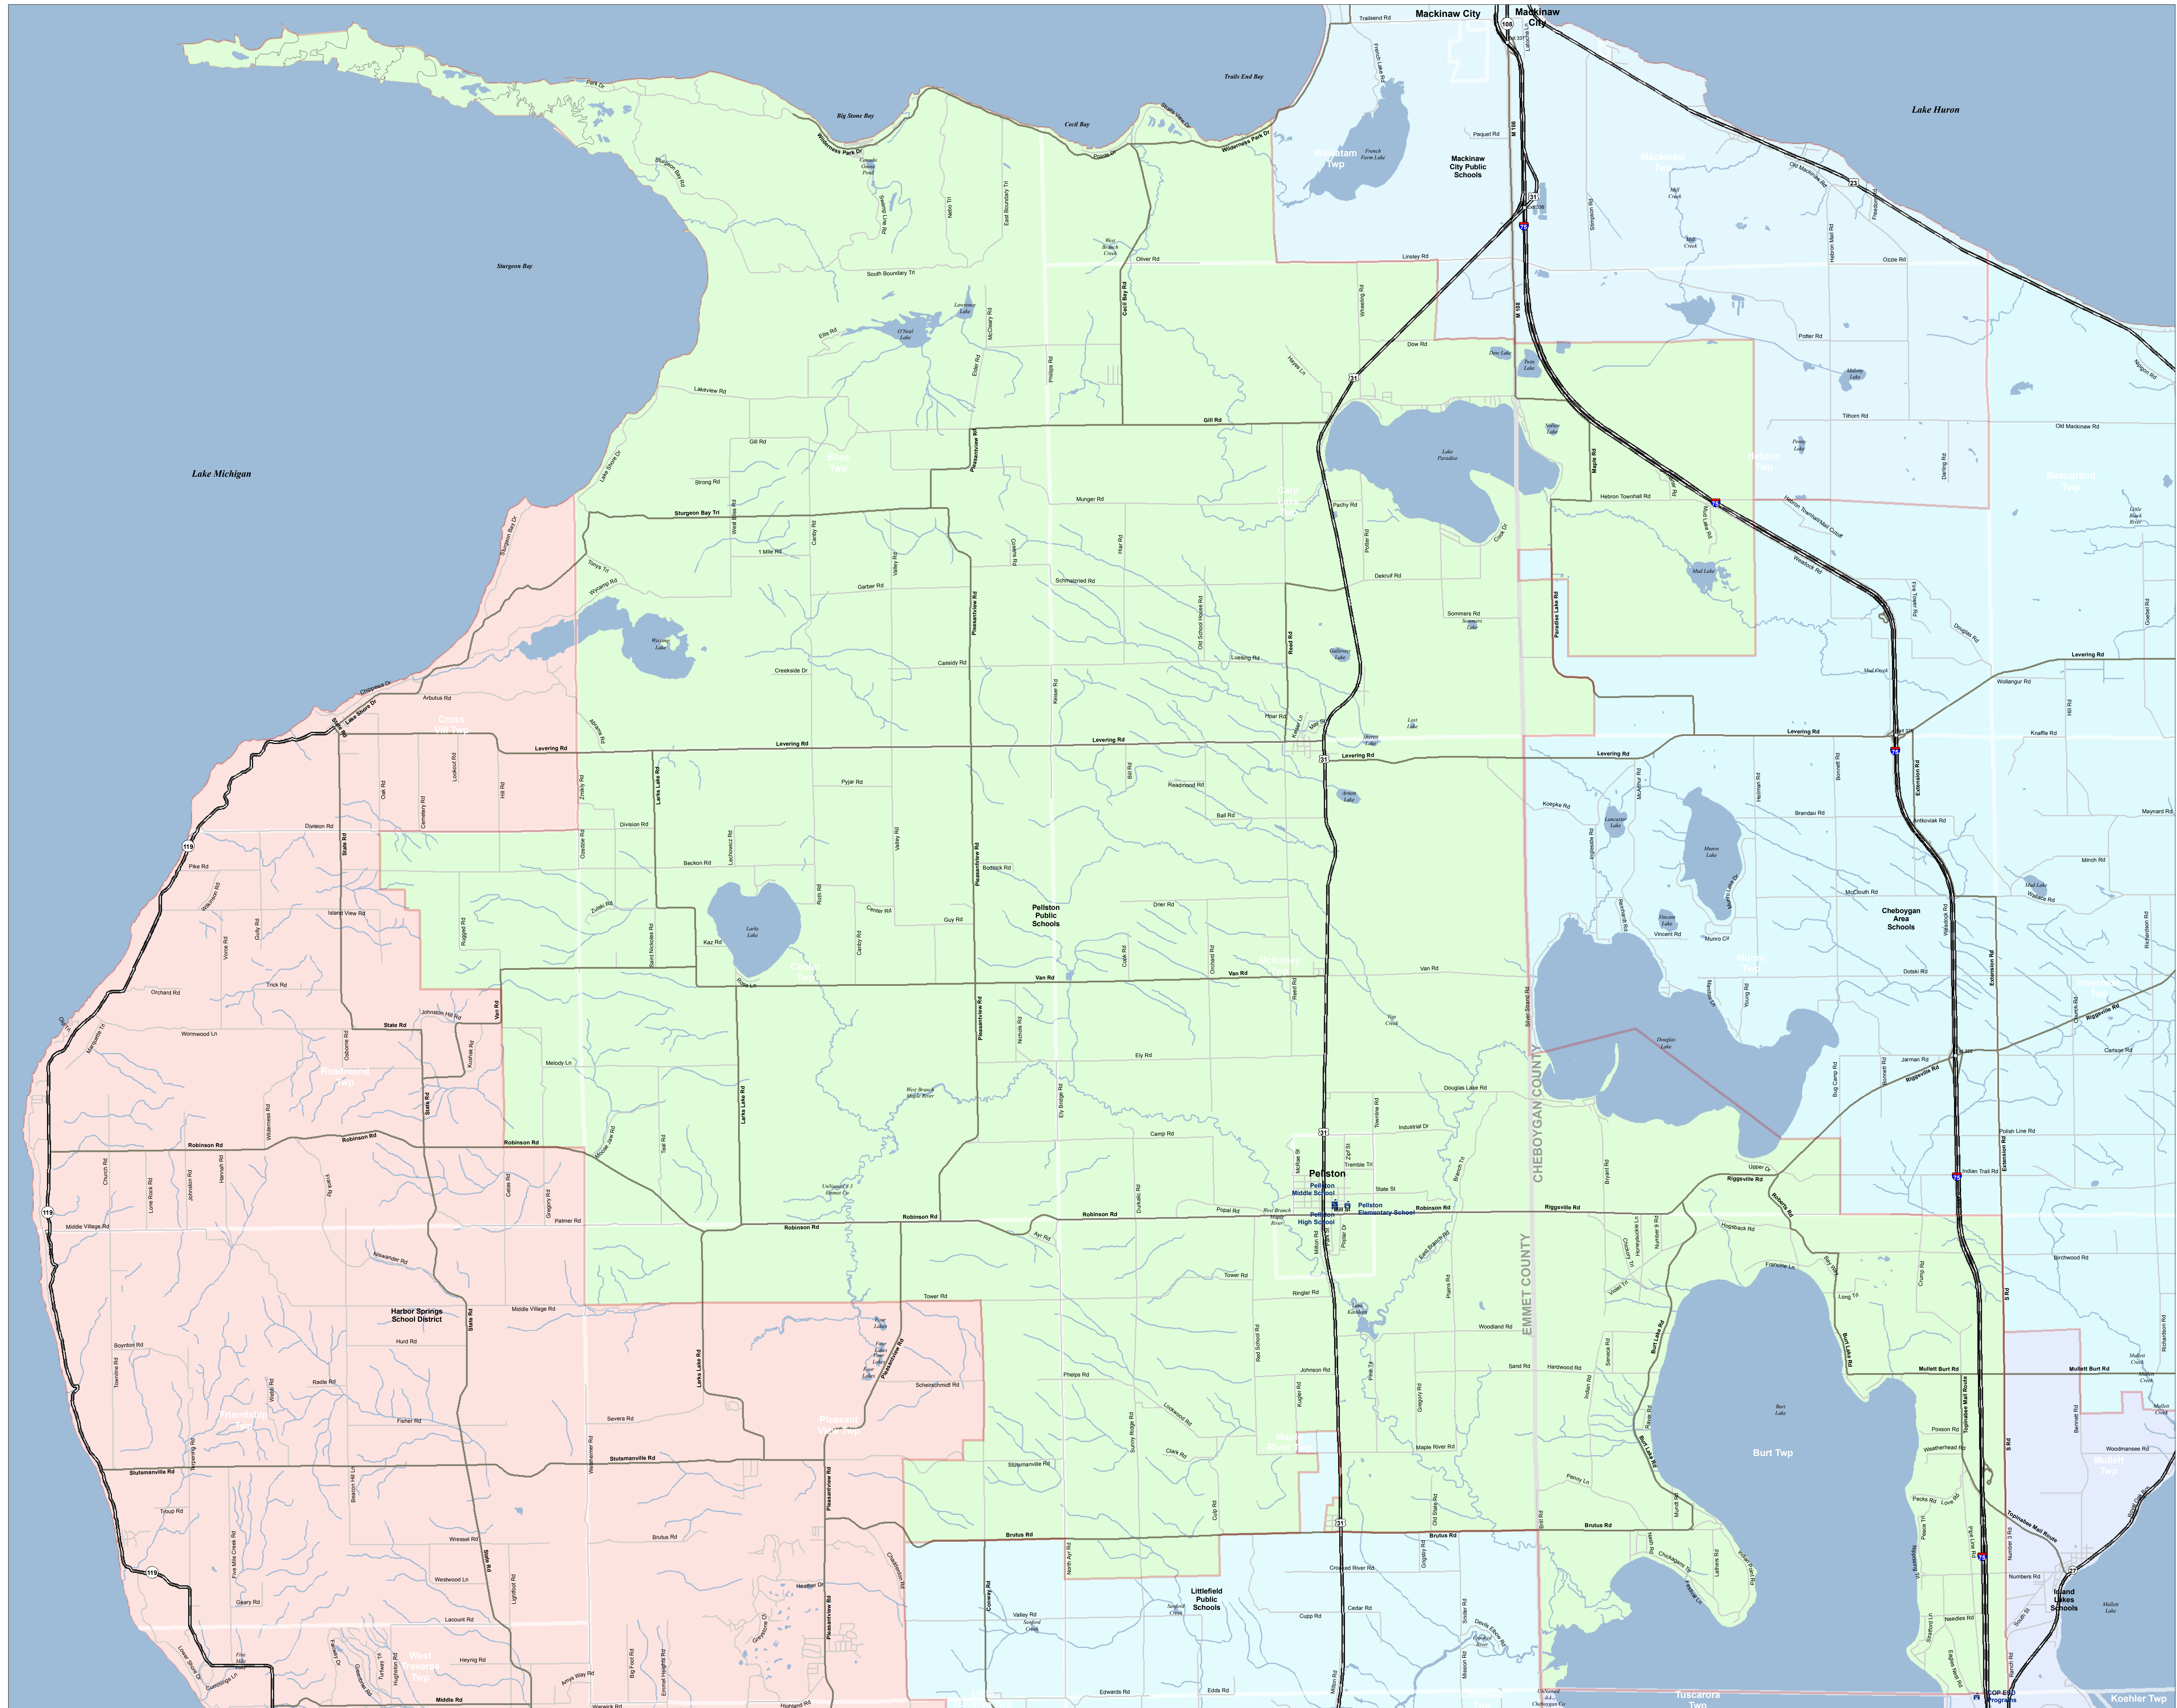

Pellston Public Schools

Charlevoix-Emmet ISD

- SCHOOL
- SCHOOL DISTRICT BOUNDARY
- CITY / VILLAGE
- COUNTY BOUNDARY
- WATER FEATURE
- **Road System**
- HIGHWAY
- MAJOR ROAD
- LOCAL ROAD
- RAILROAD

For more information:
Web: www.michigan.gov/gci
Phone: 517.373.7910