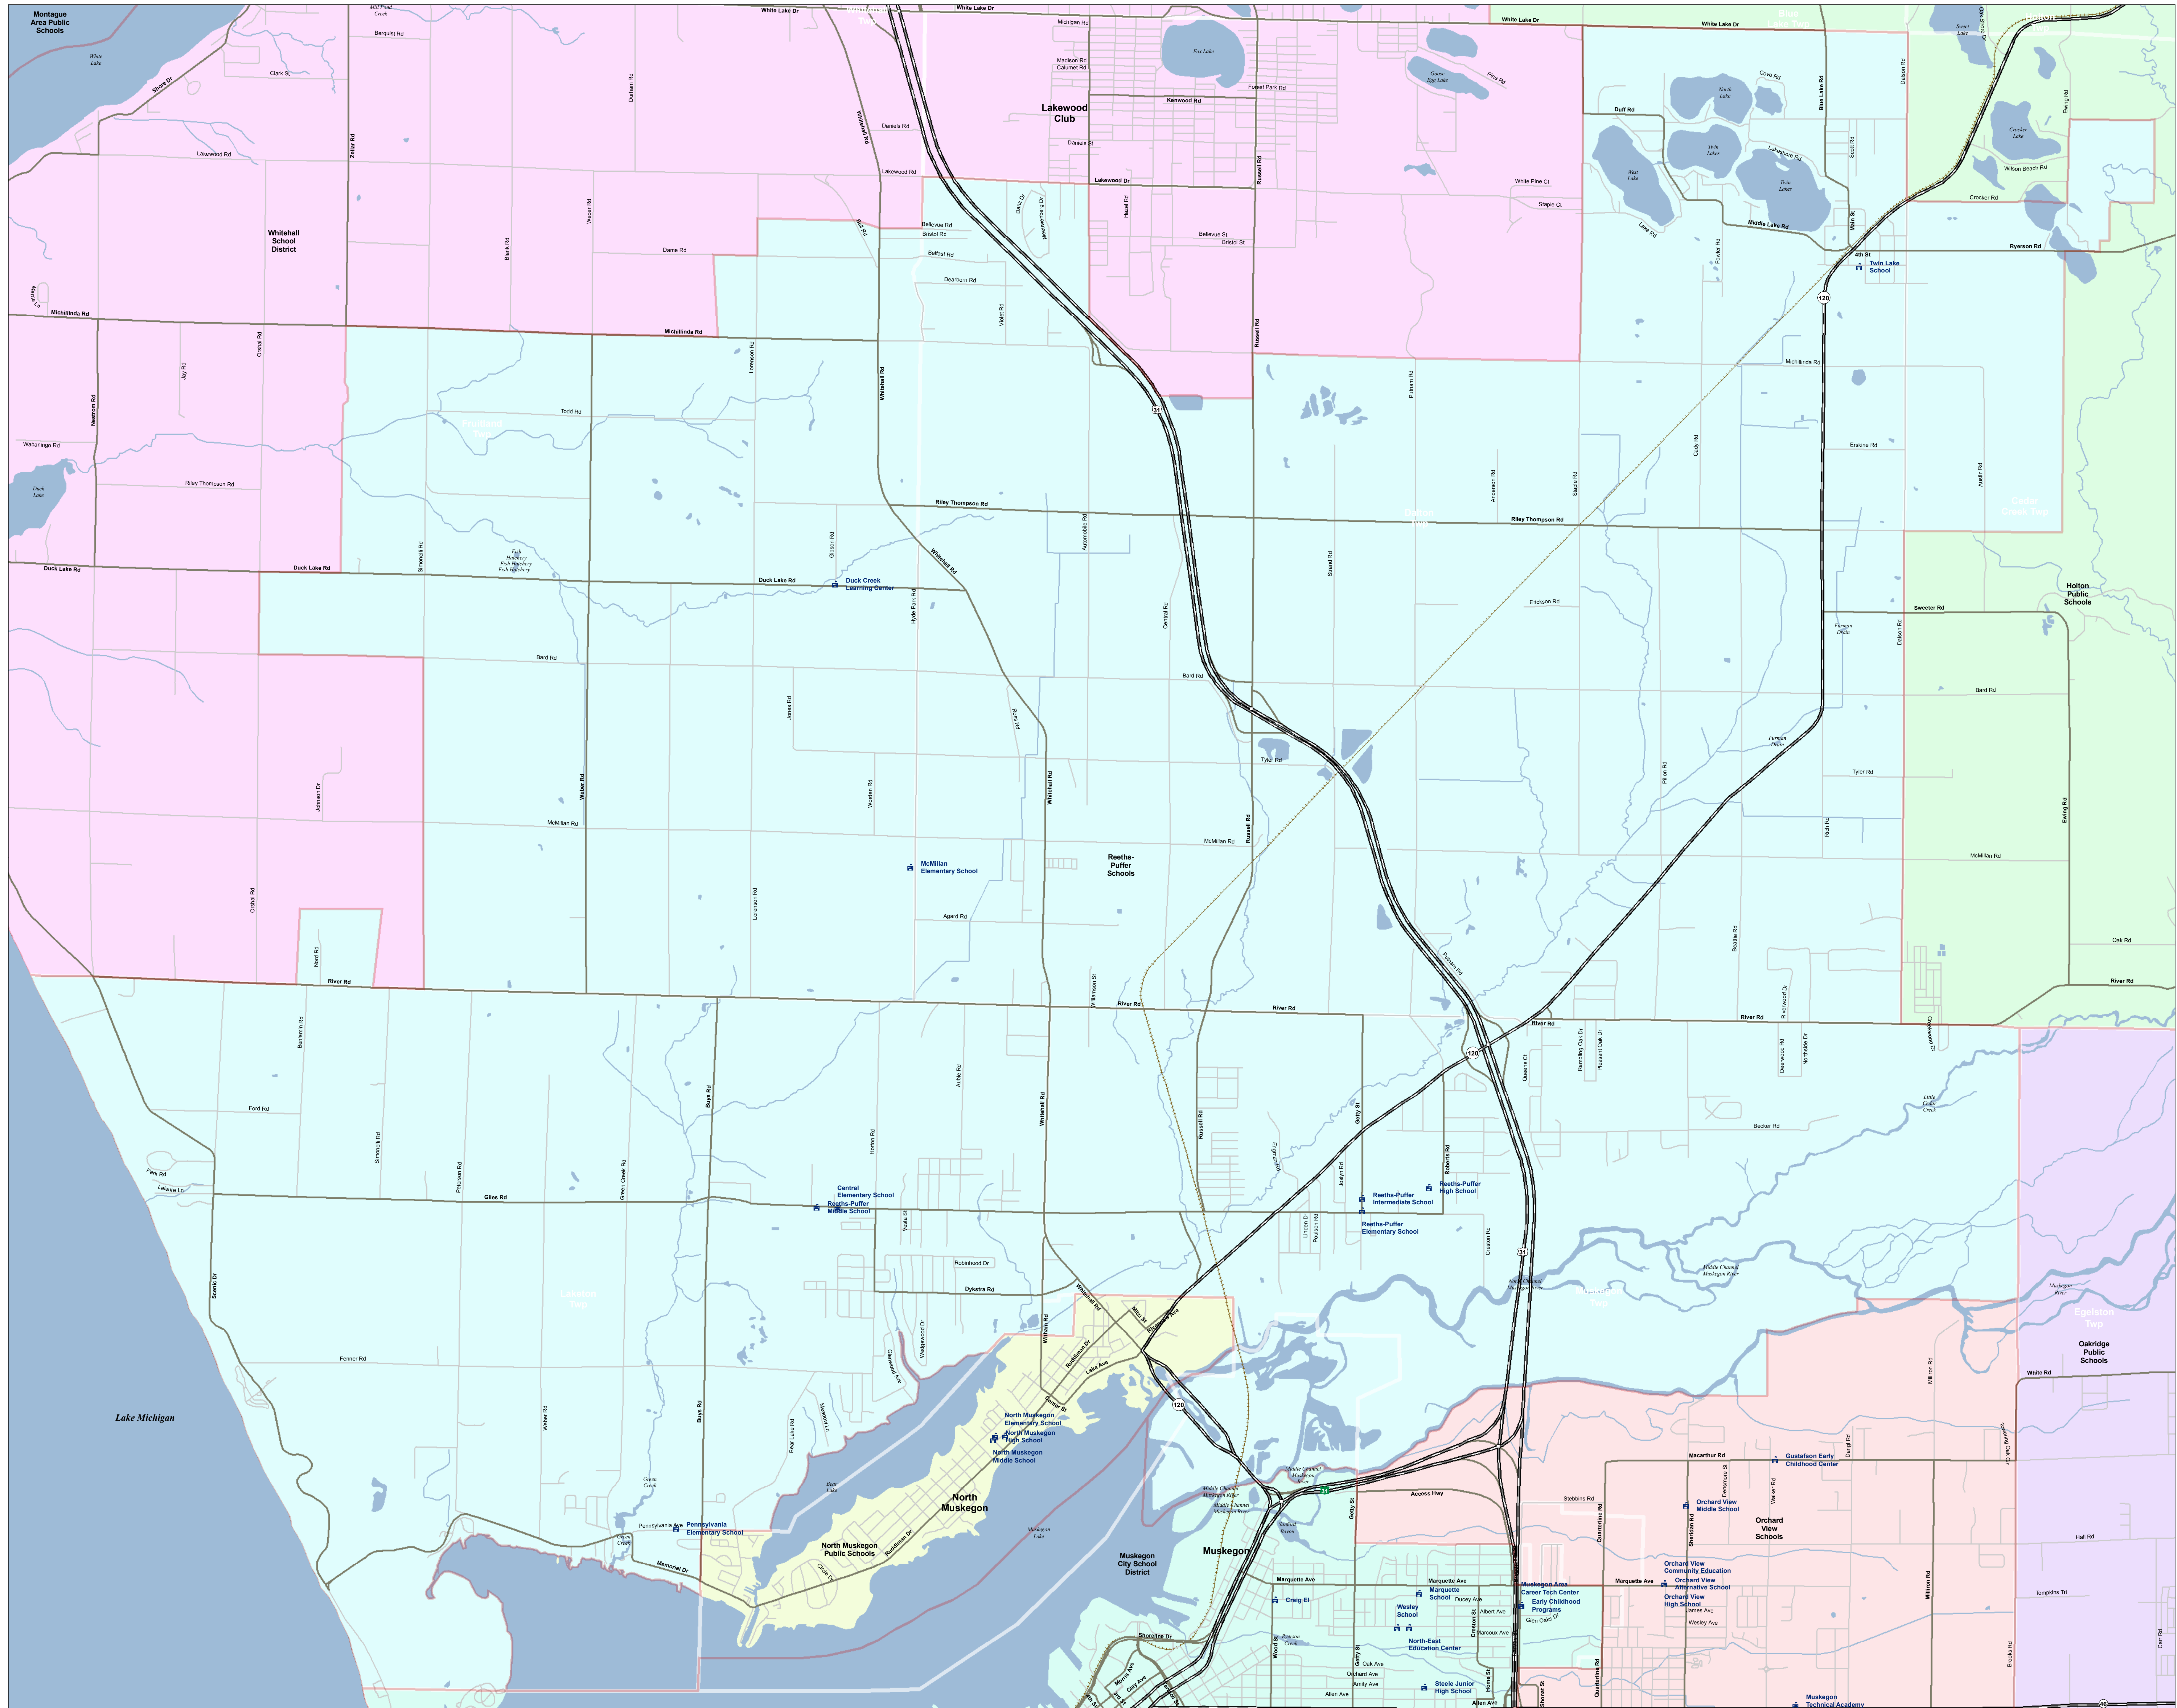

Reeths-Puffer Schools

Muskegon Area ISD

- SCHOOL
- SCHOOL DISTRICT BOUNDARY
- CITY / VILLAGE
- COUNTY BOUNDARY
- WATER FEATURE
- **Road System**
- HIGHWAY
- MAJOR ROAD
- LOCAL ROAD
- RAILROAD