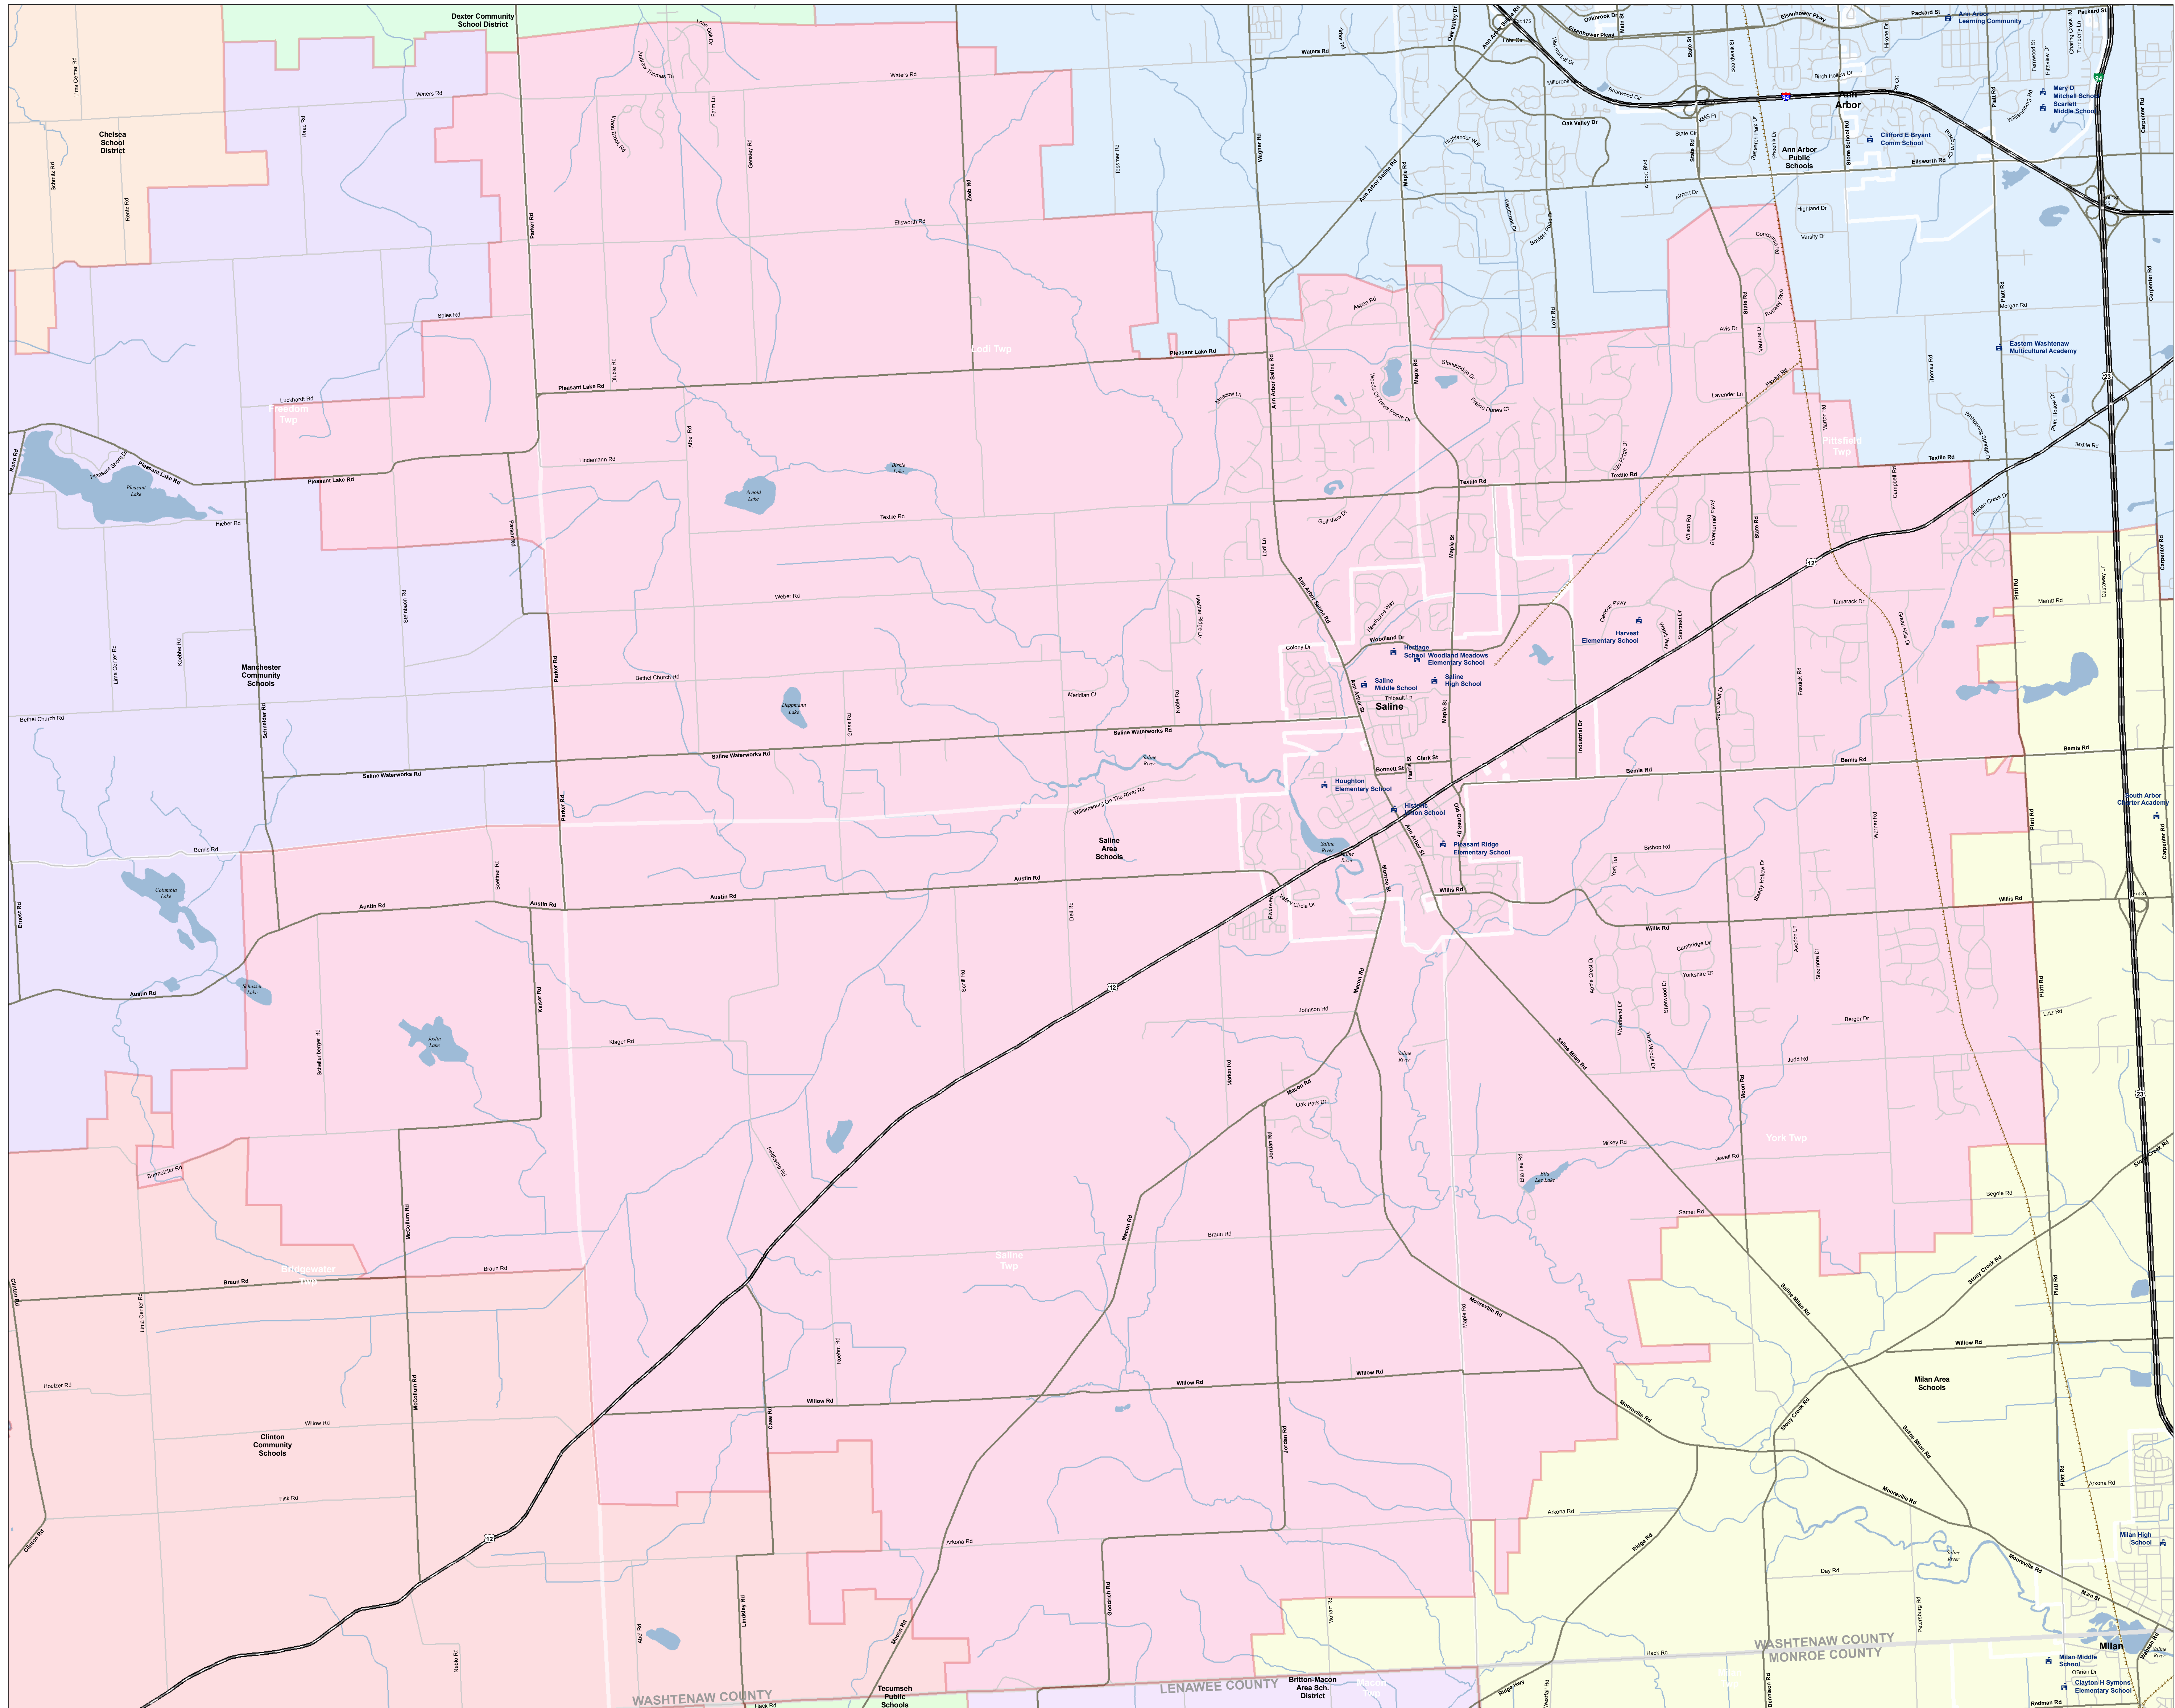

Saline Area Schools

Washtenaw ISD

- SCHOOL
- SCHOOL DISTRICT BOUNDARY
- CITY / VILLAGE
- COUNTY BOUNDARY
- WATER FEATURE
- **Road System**
- HIGHWAY
- MAJOR ROAD
- LOCAL ROAD
- RAILROAD