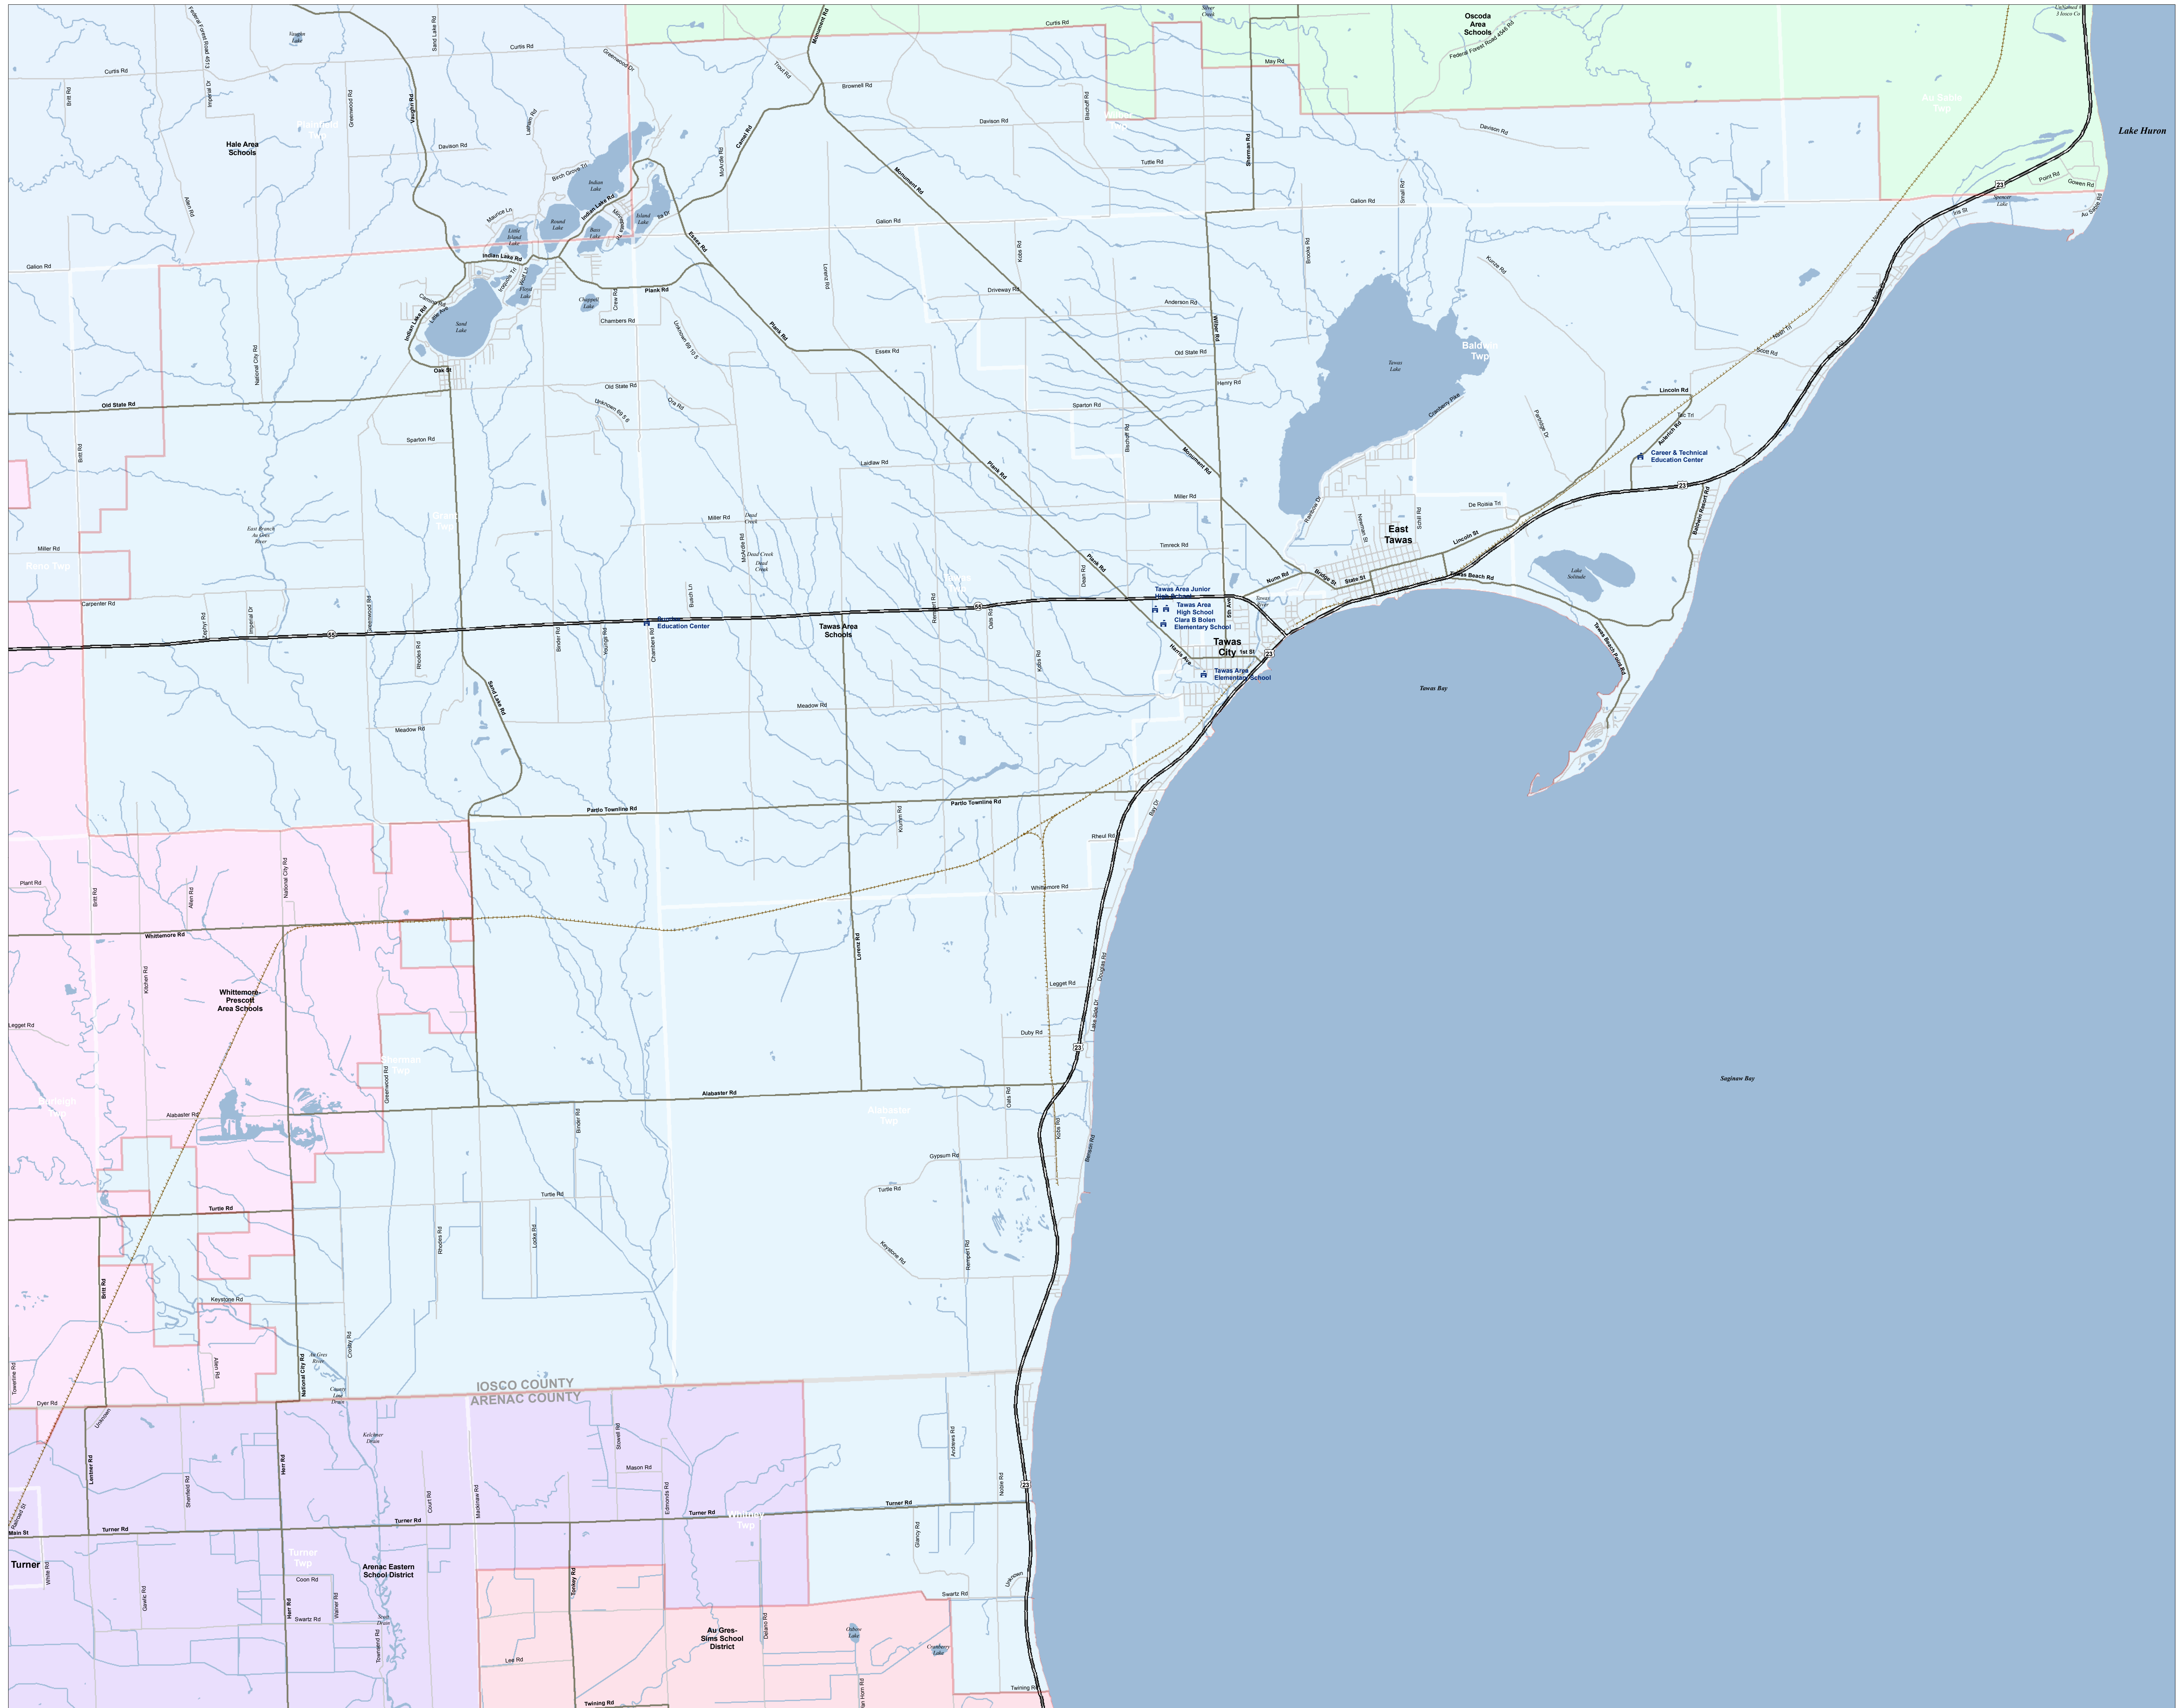

Tawas Area Schools

Iosco RESA

- SCHOOL
- SCHOOL DISTRICT BOUNDARY
- CITY / VILLAGE
- COUNTY BOUNDARY
- WATER FEATURE
- **Road System**
- HIGHWAY
- MAJOR ROAD
- LOCAL ROAD
- RAILROAD

Produced by: J. Shively
Michigan Center for Geographic Information
Completion: March 2008