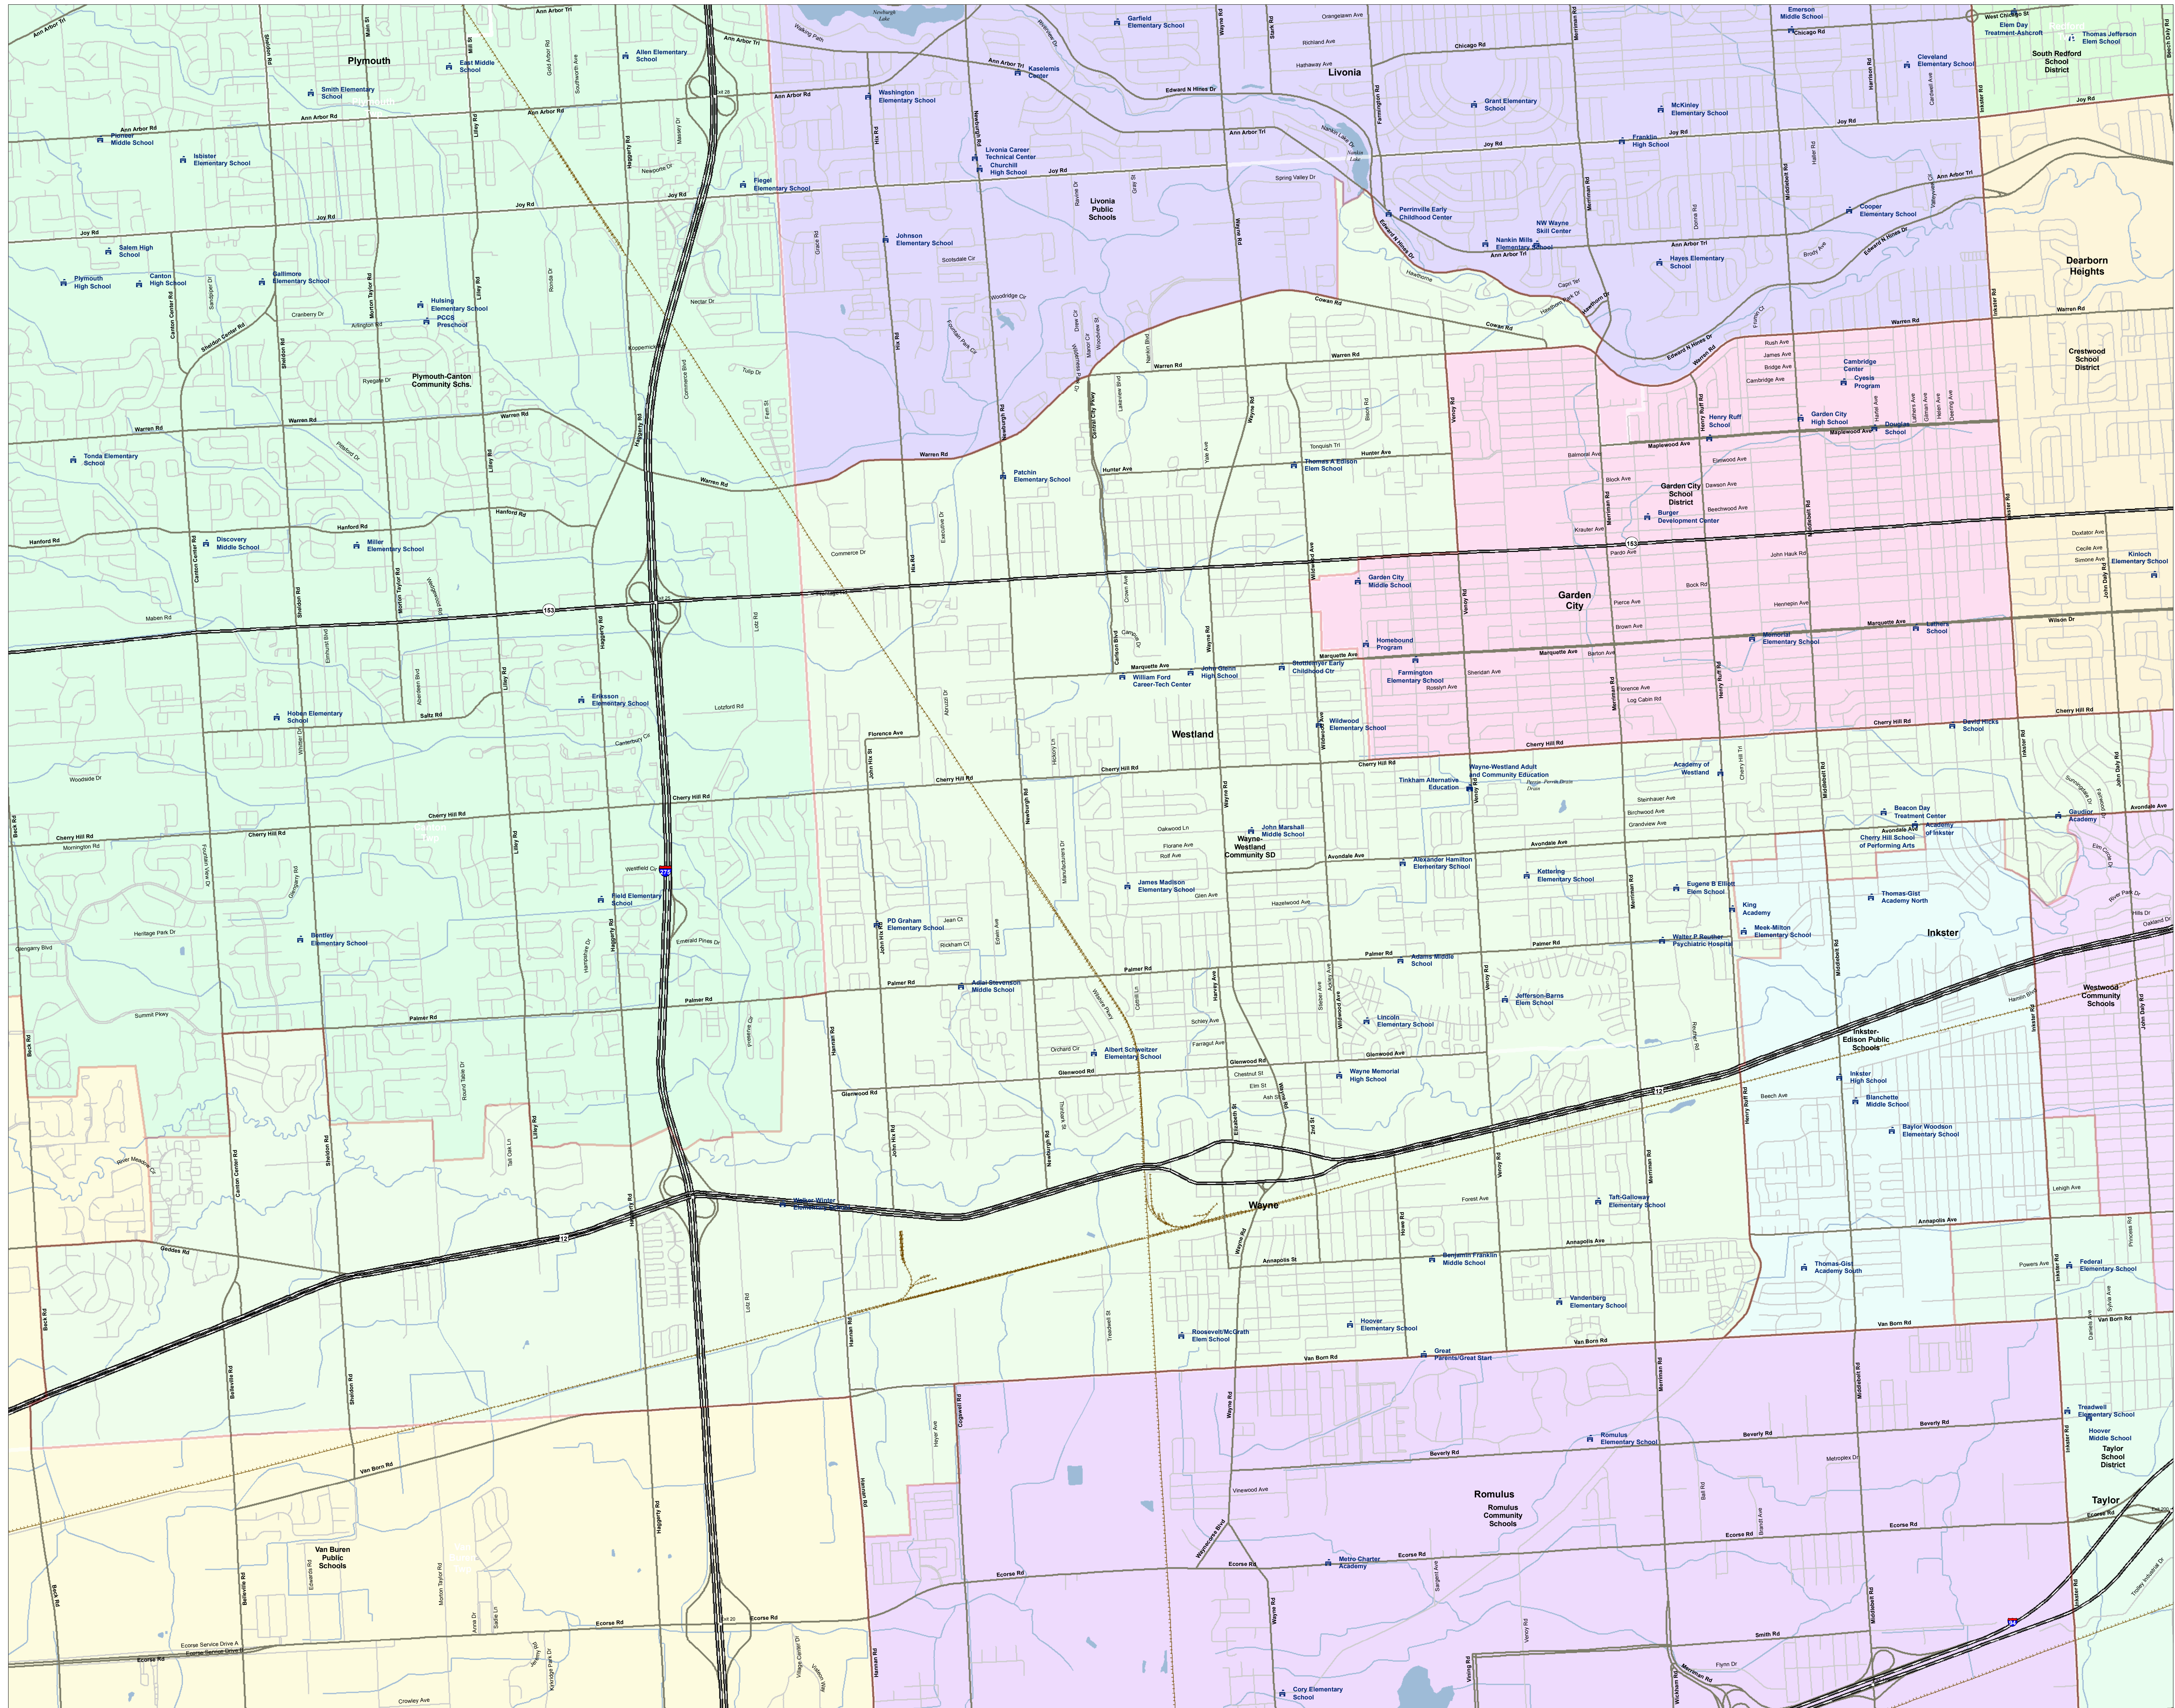

Wayne-Westland Community SD

Wayne RESA

- SCHOOL
- SCHOOL DISTRICT BOUNDARY
- CITY/VILLAGE
- COUNTY BOUNDARY
- WATER FEATURE
- **Road System**
- HIGHWAY
- MAJOR ROAD
- LOCAL ROAD
- RAILROAD

Produced by: J. Shively
Michigan Center for Geographic Information
Department of Information Technology
Completion: March 2008

For more information:
Web: www.michigan.gov/cgi
Phone: 517.373.7910