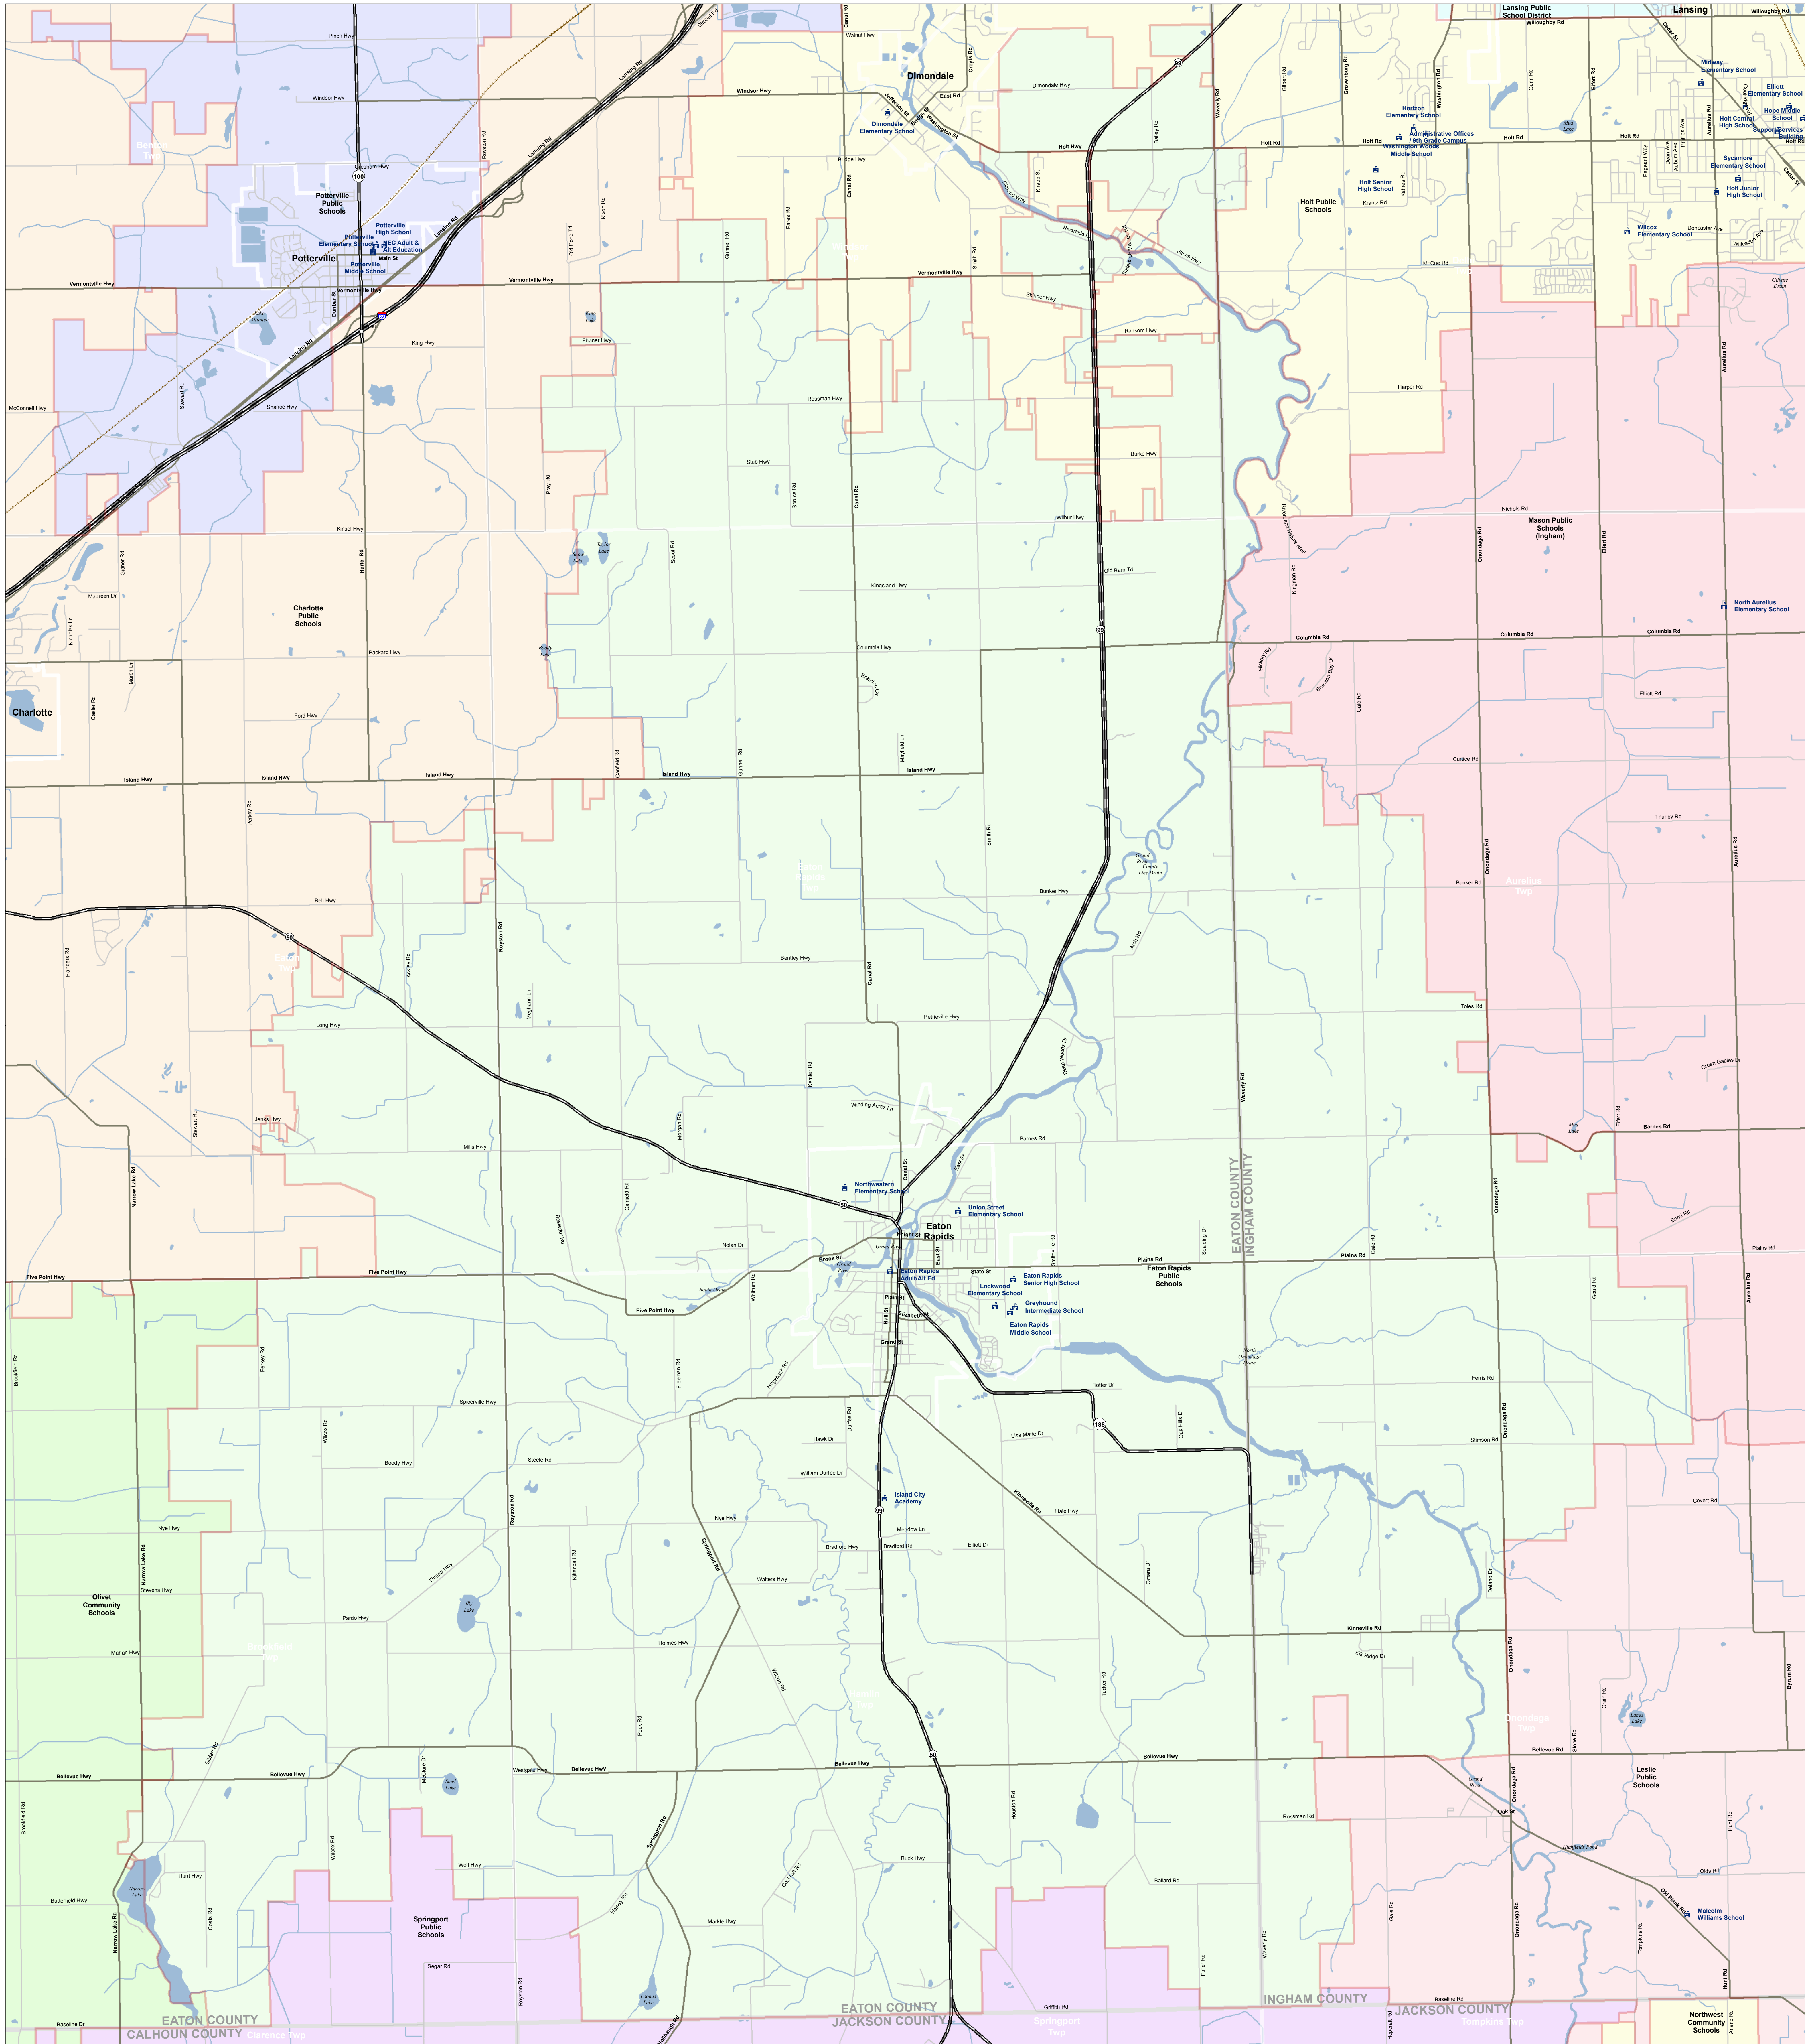

Eaton Rapids Public Schools

Eaton ISD

- SCHOOL
- SCHOOL DISTRICT BOUNDARY
- CITY / VILLAGE
- COUNTY BOUNDARY
- WATER FEATURE
- HIGHWAY
- MAJOR ROAD
- LOCAL ROAD
- RAILROAD

For more information:
Web: www.michigan.gov/cgi
Phone: 517.373.7910