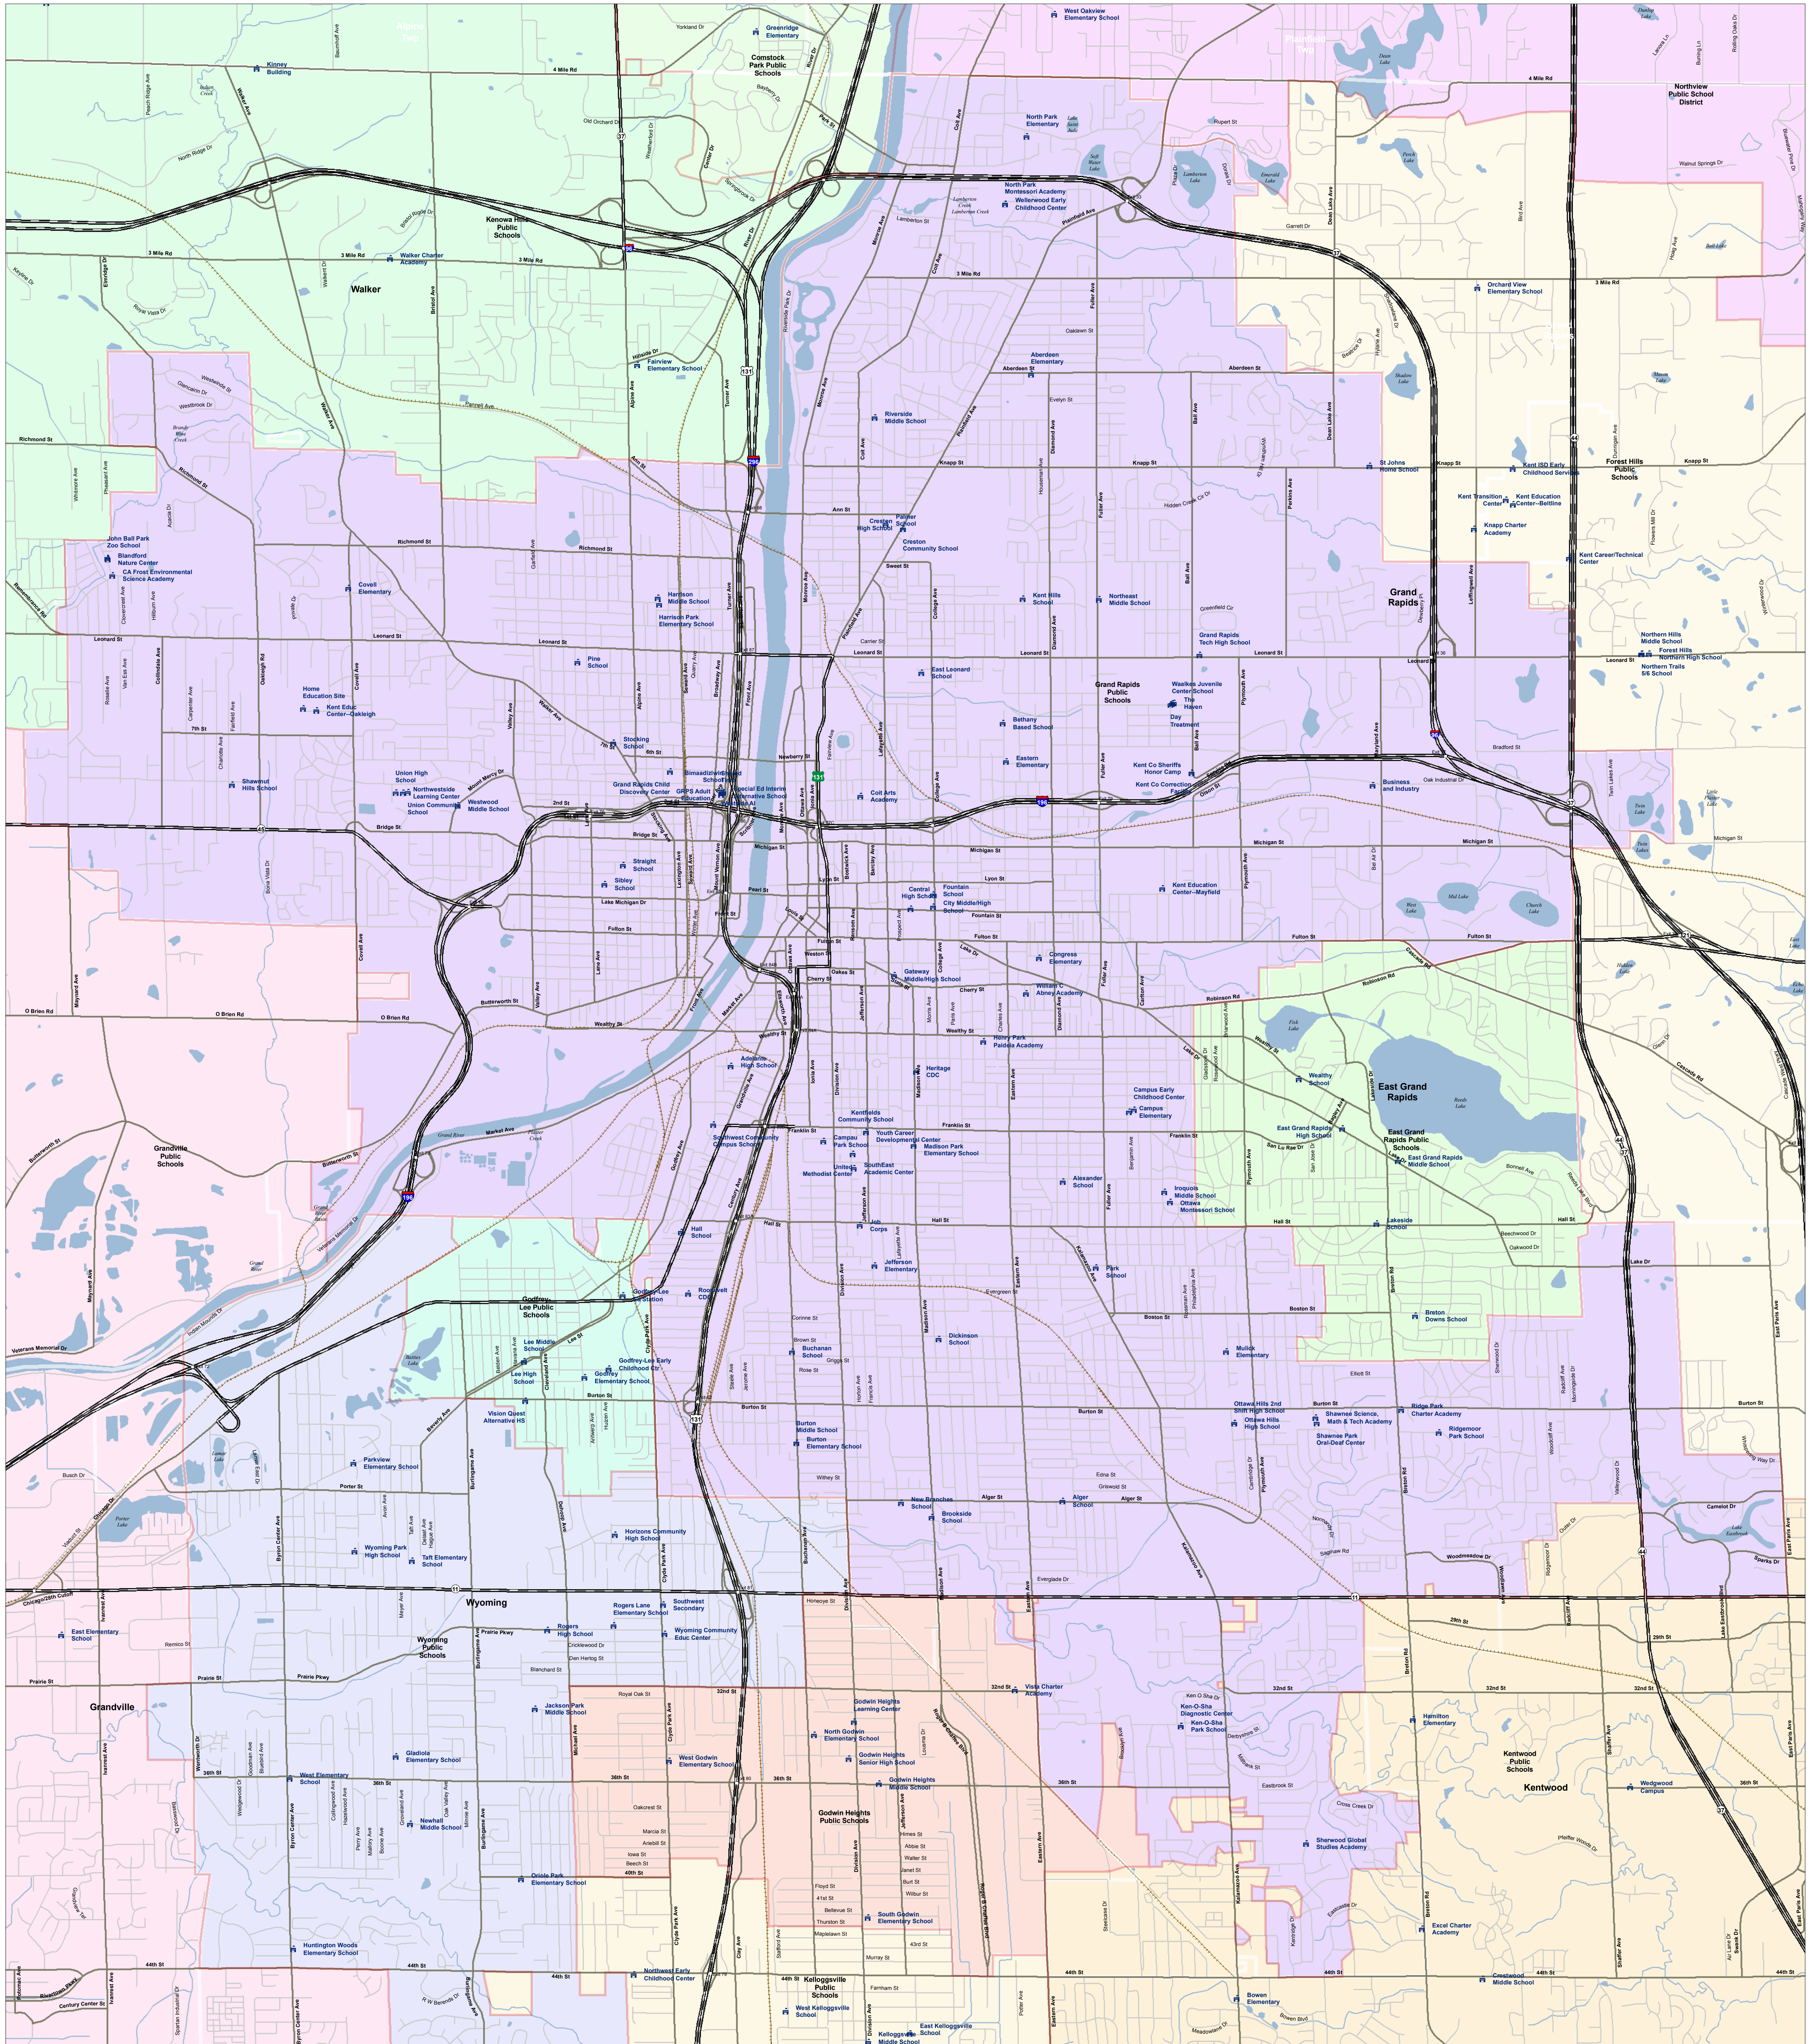

Grand Rapids Public Schools Kent ISD

- SCHOOL
- SCHOOL DISTRICT BOUNDARY
- CITY / VILLAGE
- COUNTY BOUNDARY
- WATER FEATURE
- ROAD SYSTEM
  - HIGHWAY
  - MAJOR ROAD
  - LOCAL ROAD
  - RAILROAD

For more information:
Web: www.michigan.gov/cgi
Phone: 517.373.7910