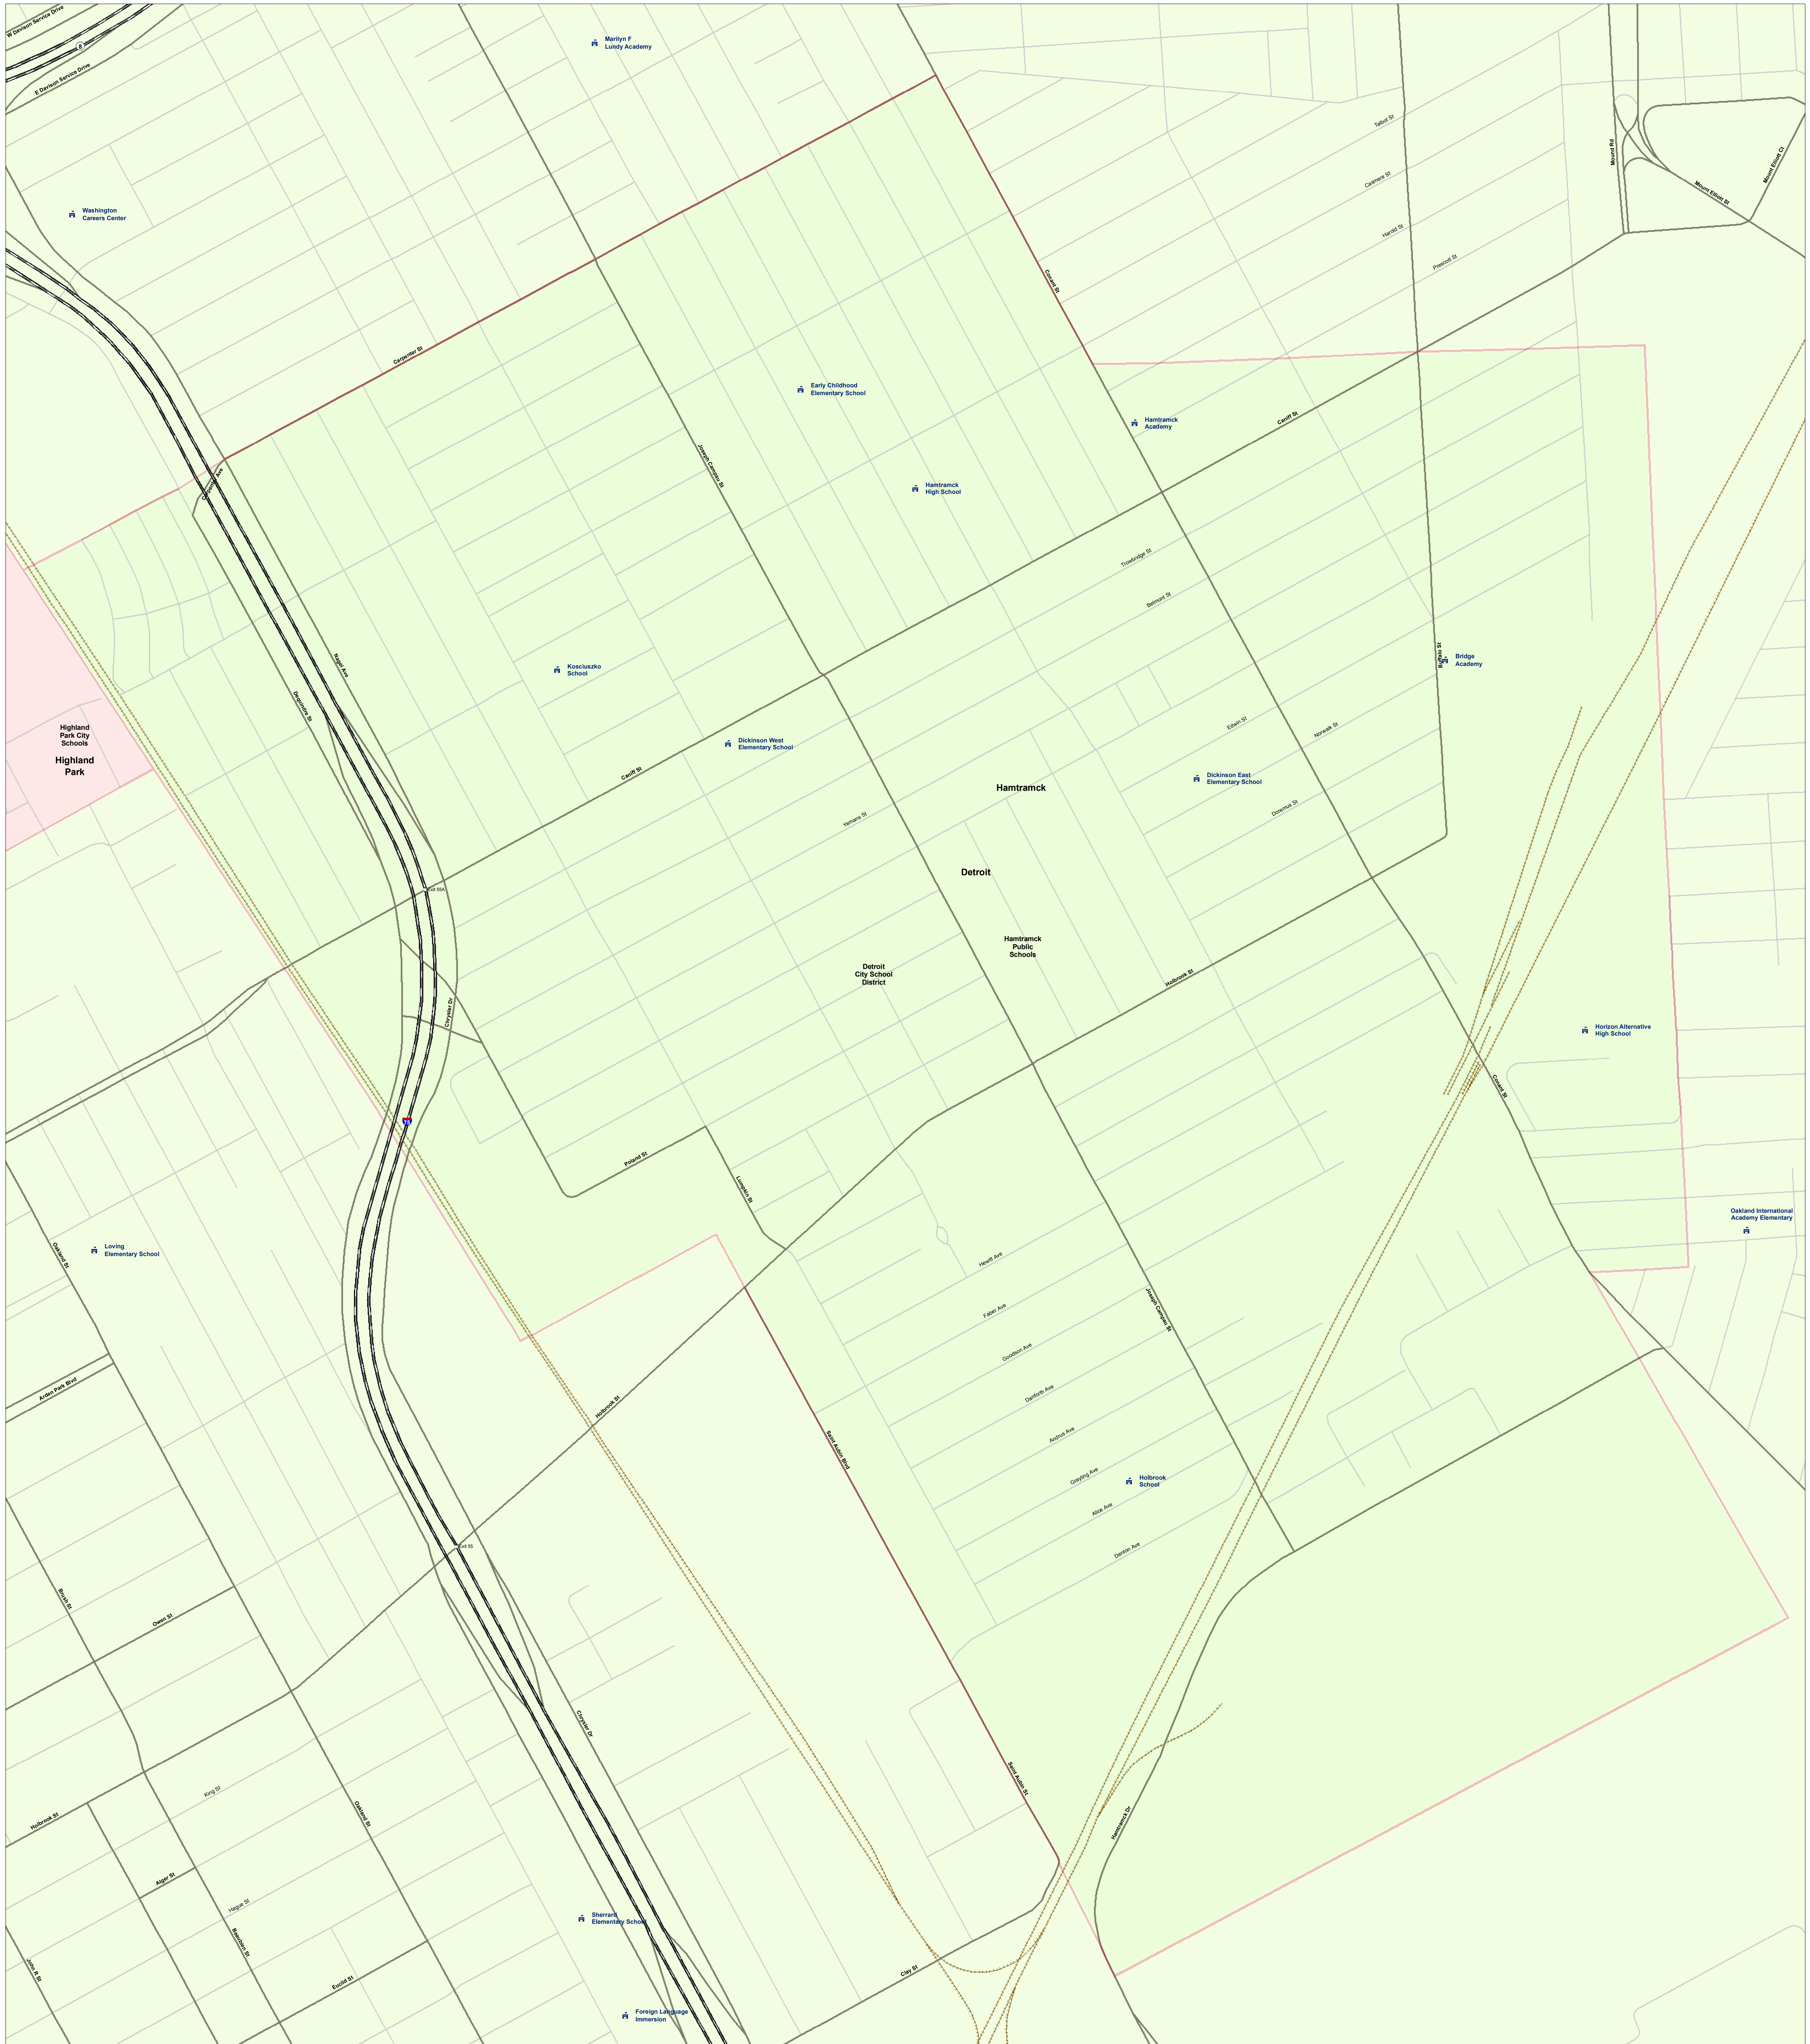

Hamtramck Public Schools

Wayne RESA

1,000

Meters

2,000

1

Miles

3,000

SCHOOL

SCHOOL DISTRICT BOUNDARY

CITY / VILLAGE

COUNTY BOUNDARY

WATER FEATURE

Road System

HIGHWAY

MAJOR ROAD

LOCAL ROAD

RAILROAD