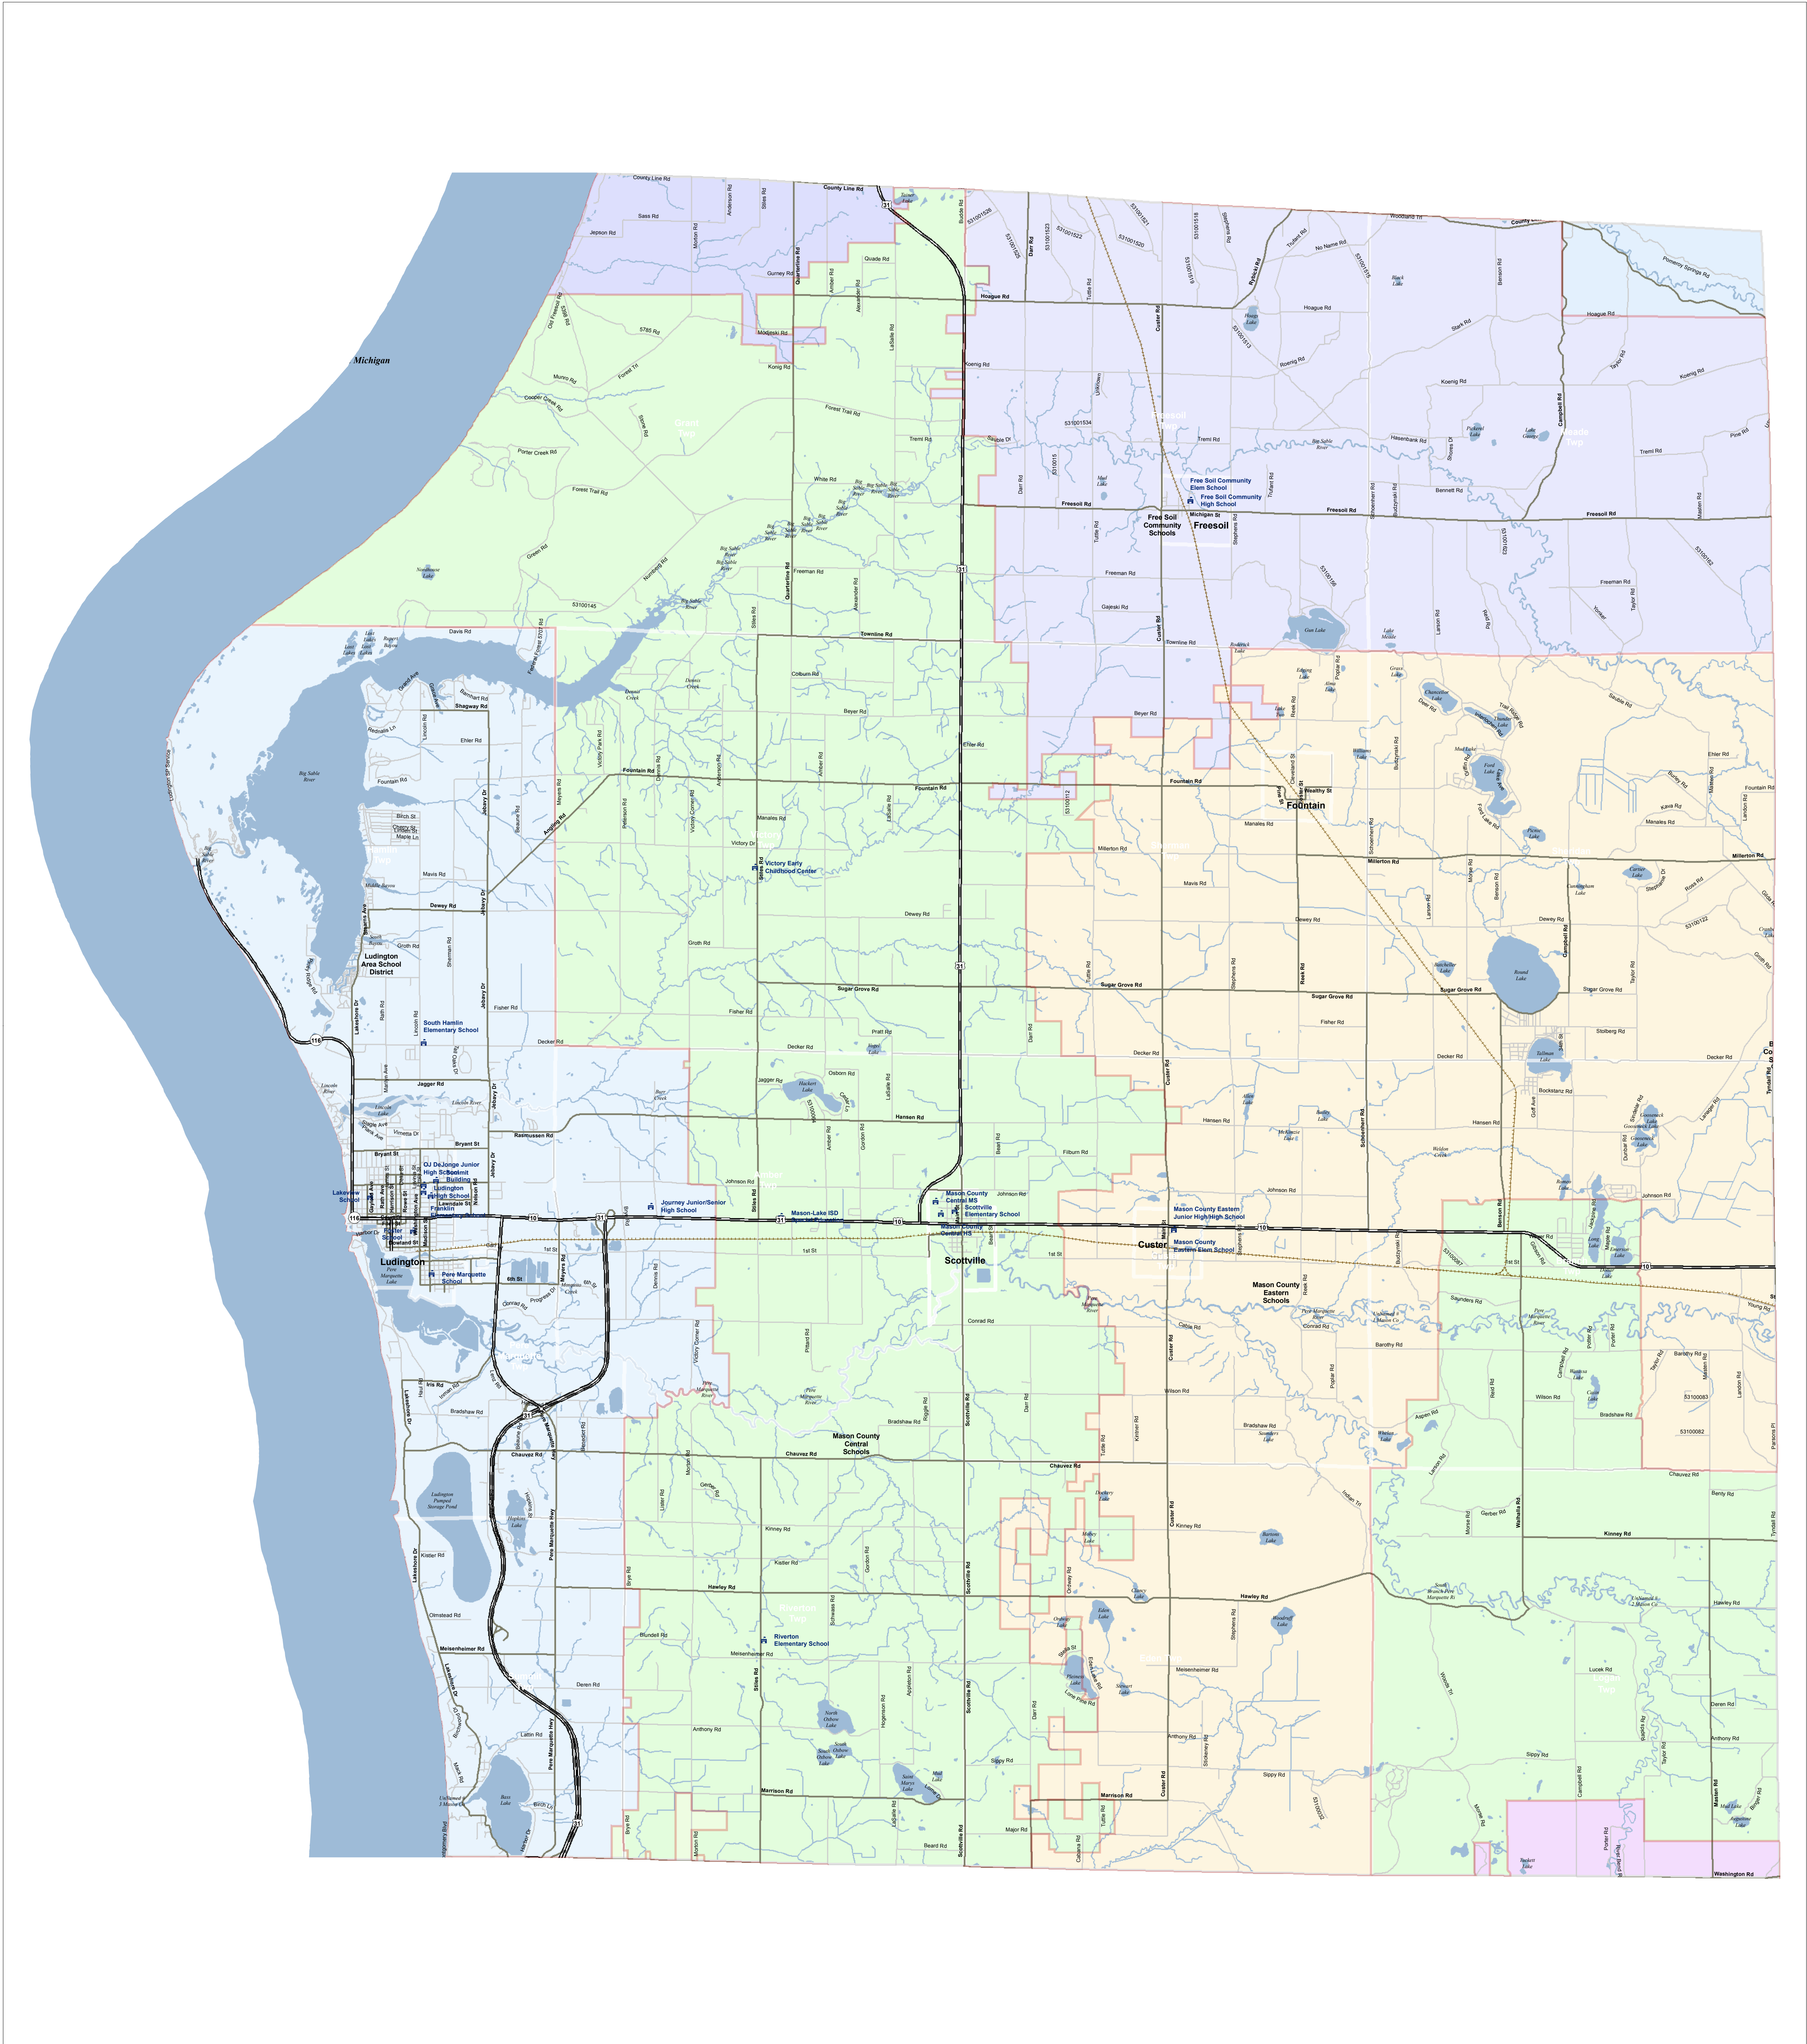

MASON COUNTY

- SCHOOL
- SCHOOL DISTRICT BOUNDARY
- CITY / VILLAGE
- COUNTY BOUNDARY
- WATER FEATURE
- ROAD SYSTEM
- HIGHWAY
- MAJOR ROAD
- LOCAL ROAD
- RAILROAD