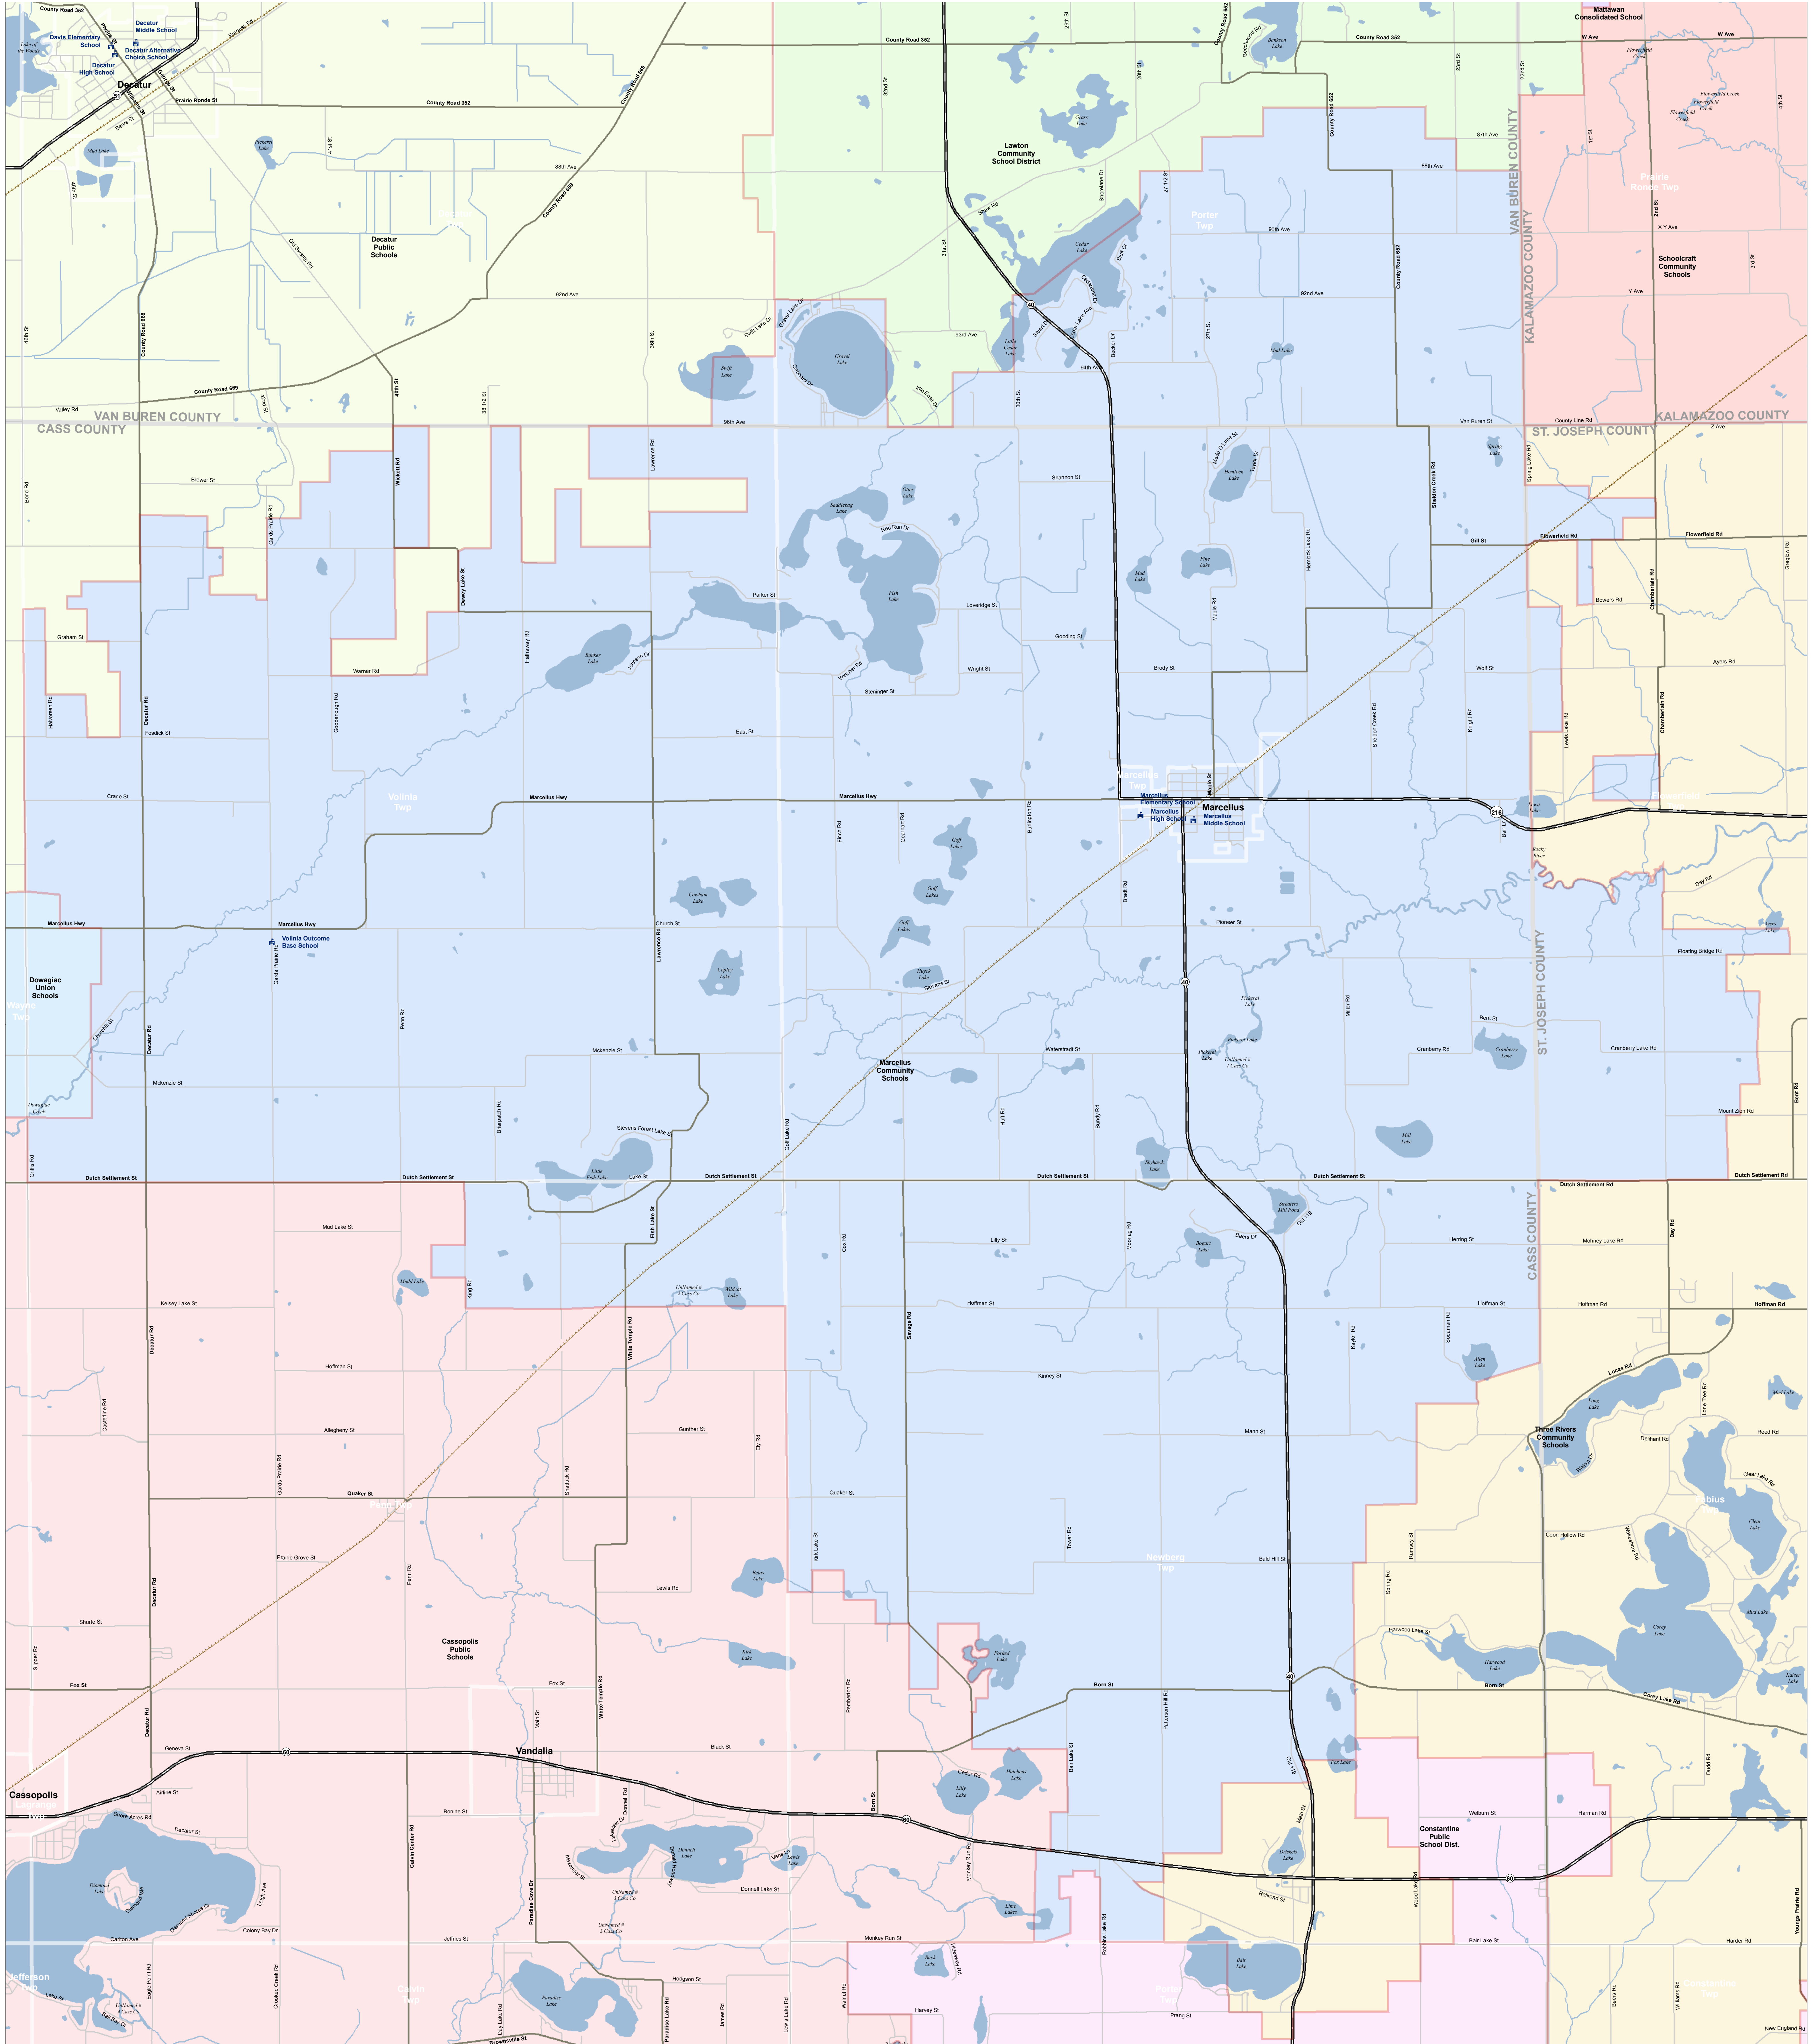

Marcellus Community Schools

Lewis Cass ISD

- SCHOOL
- SCHOOL DISTRICT BOUNDARY
- CITY / VILLAGE
- COUNTY BOUNDARY
- WATER FEATURE
- HIGHWAY
- MAJOR ROAD
- LOCAL ROAD
- RAILROAD