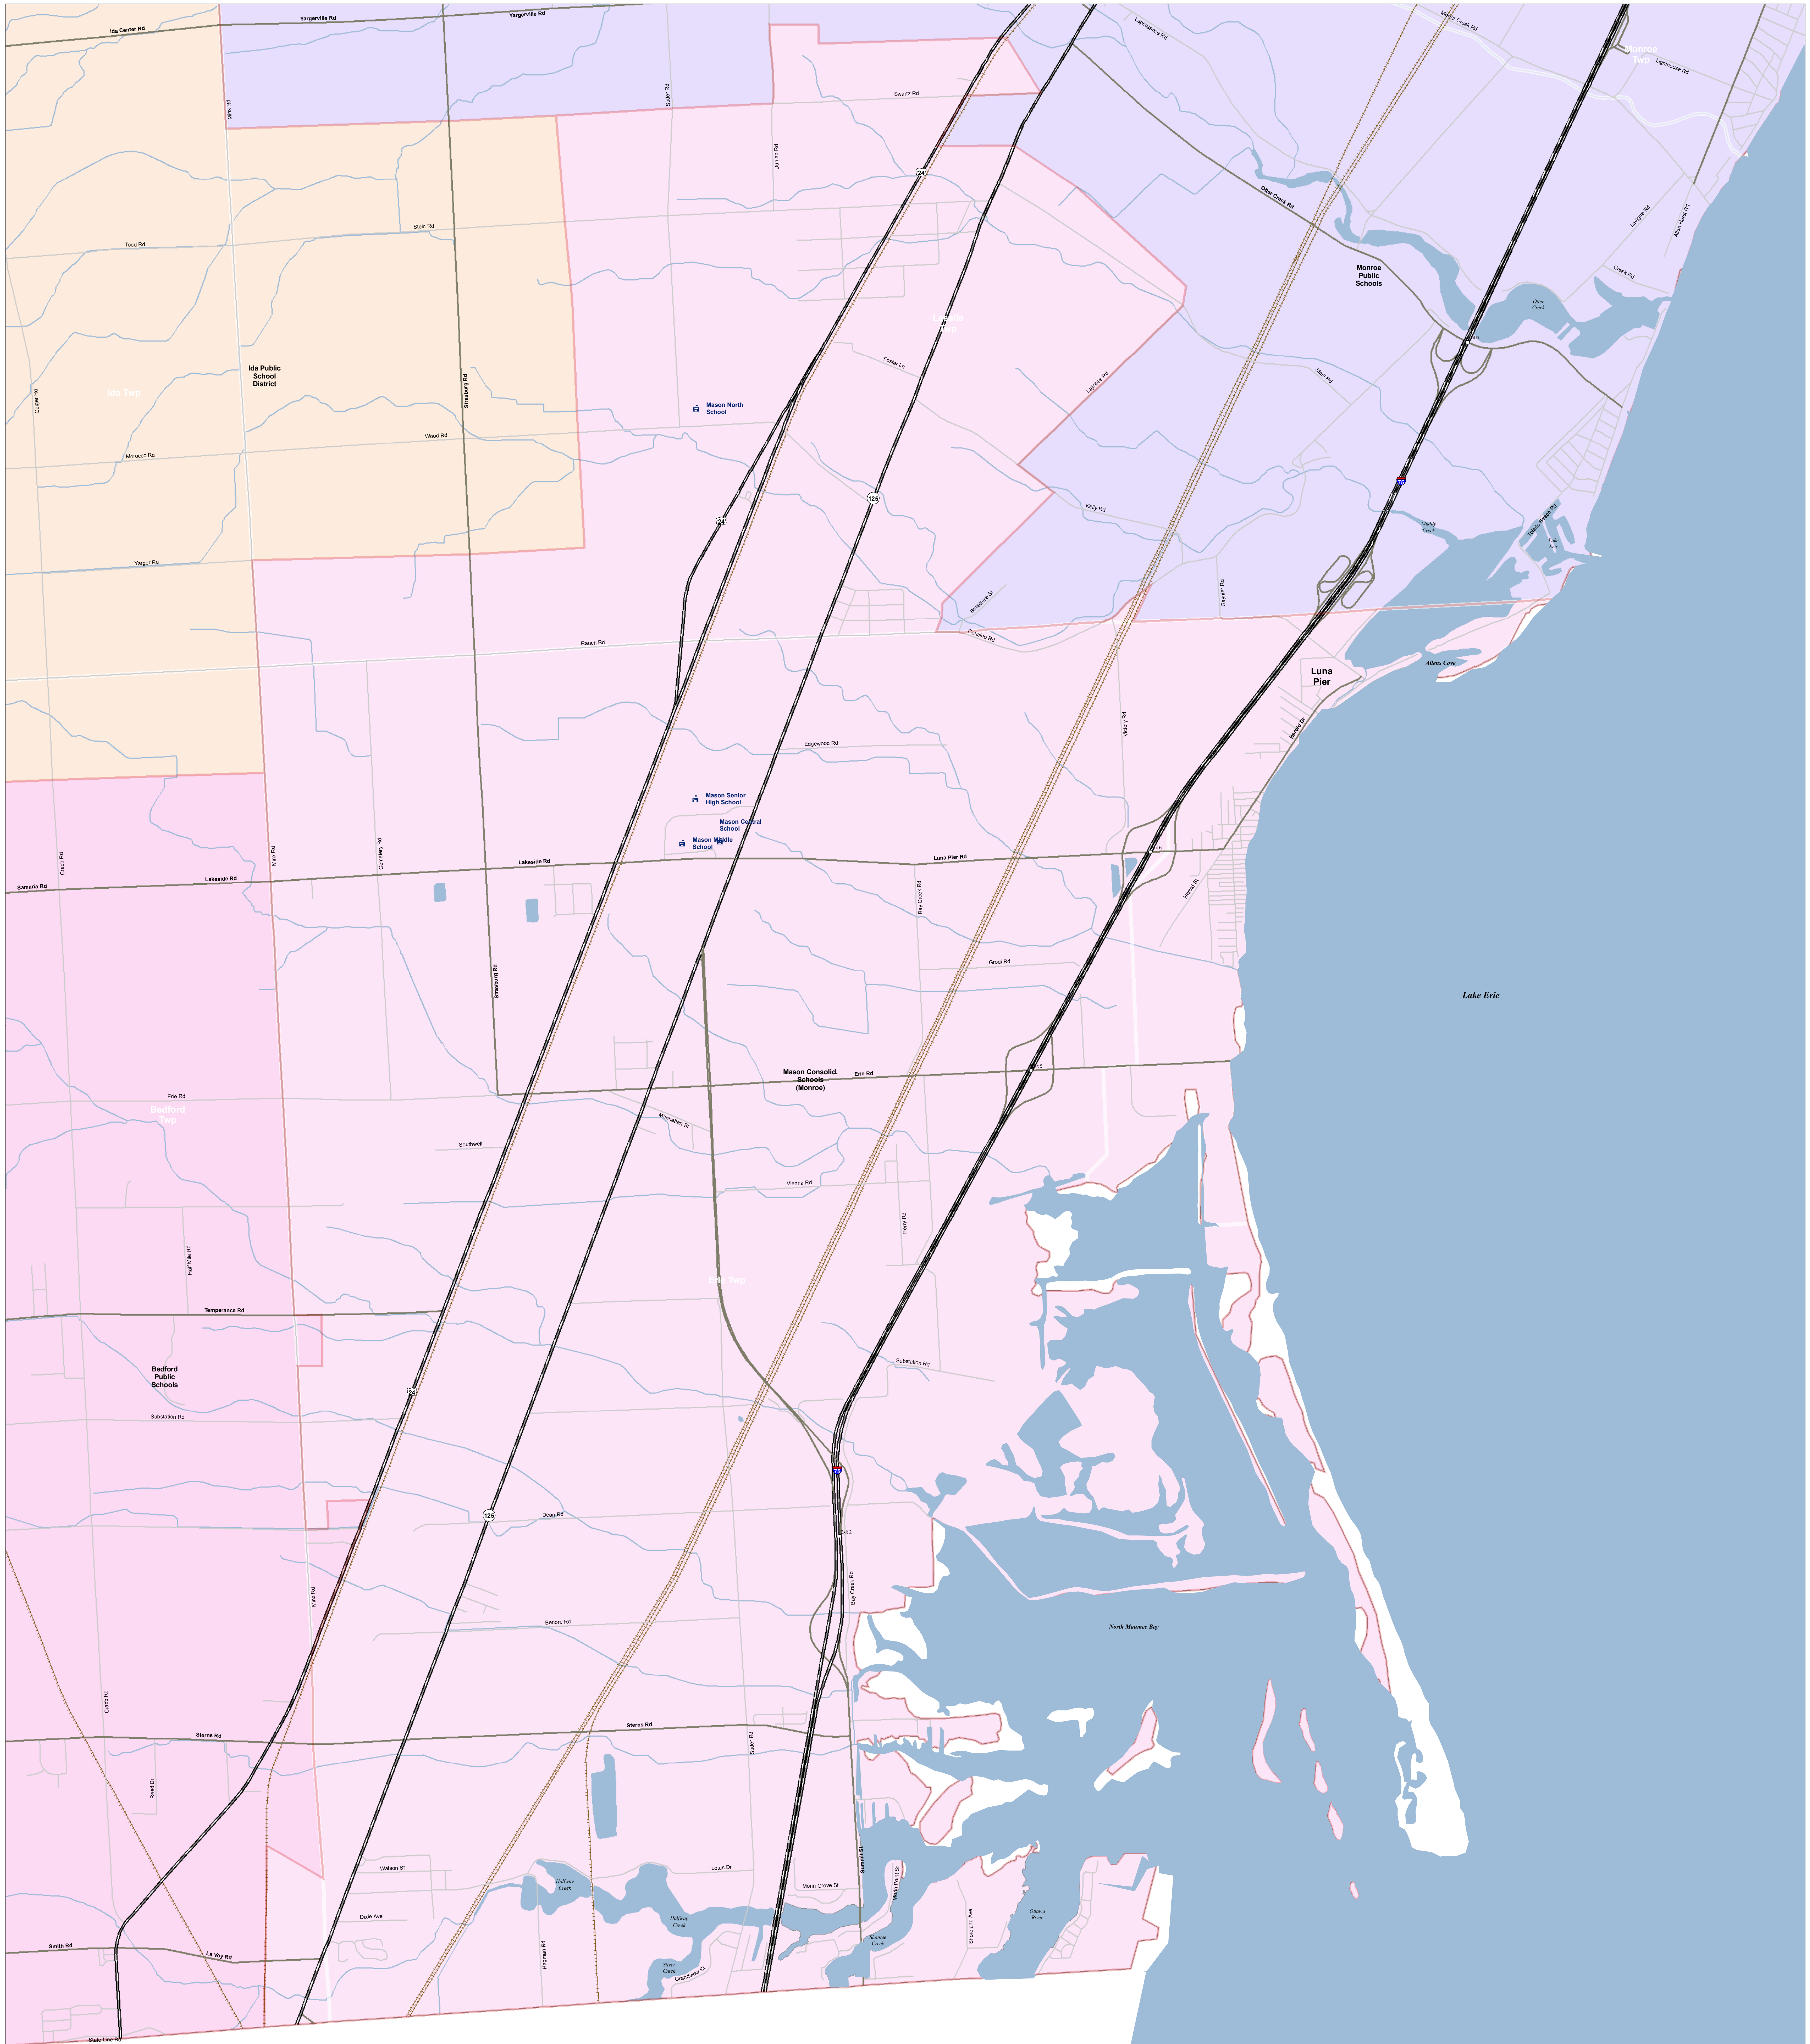

Mason Consol. Schools (Monroe)

Monroe ISD

- SCHOOL
- SCHOOL DISTRICT BOUNDARY
- CITY / VILLAGE
- COUNTY BOUNDARY
- WATER FEATURE
- **Road System**
- HIGHWAY
- MAJOR ROAD
- LOCAL ROAD
- RAILROAD

For more information:
Web: www.michigan.gov/cgi
Phone: 517.373.7910