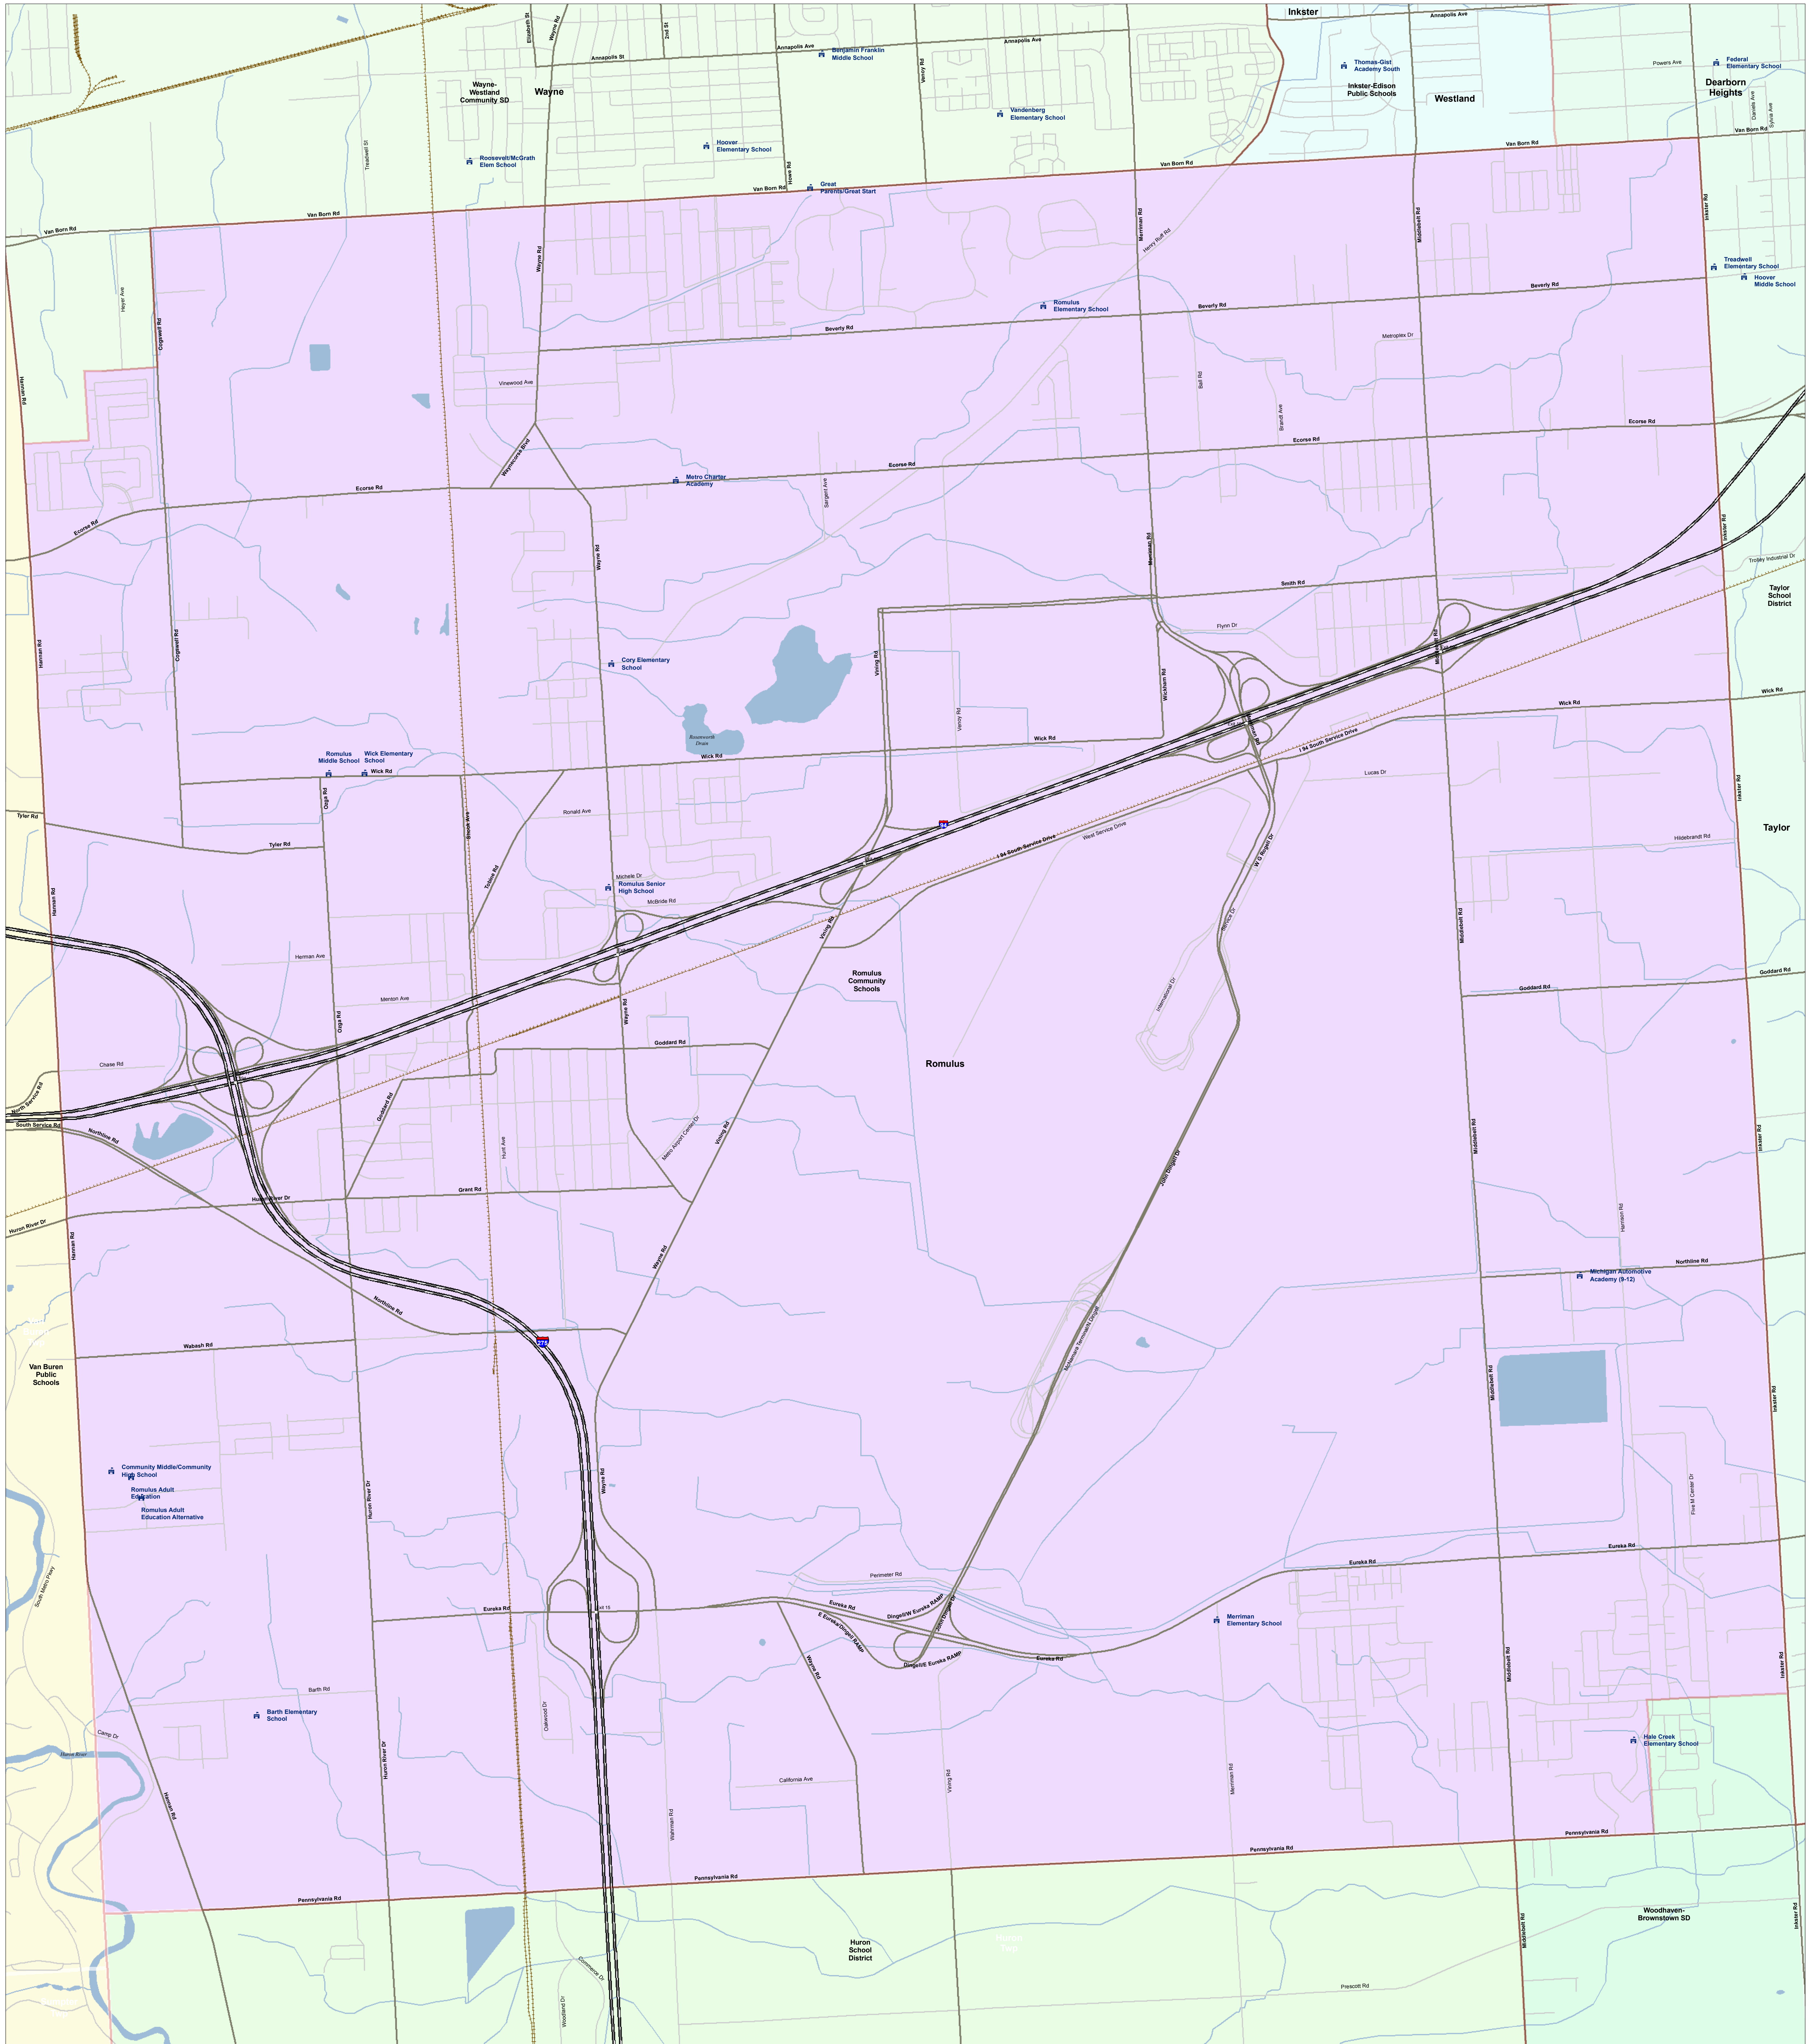

Romulus Community Schools

Wayne RESA

- SCHOOL
- SCHOOL DISTRICT BOUNDARY
- CITY / VILLAGE
- COUNTY BOUNDARY
- WATER FEATURE
- ROAD SYSTEM
- HIGHWAY
- MAJOR ROAD
- LOCAL ROAD
- RAILROAD