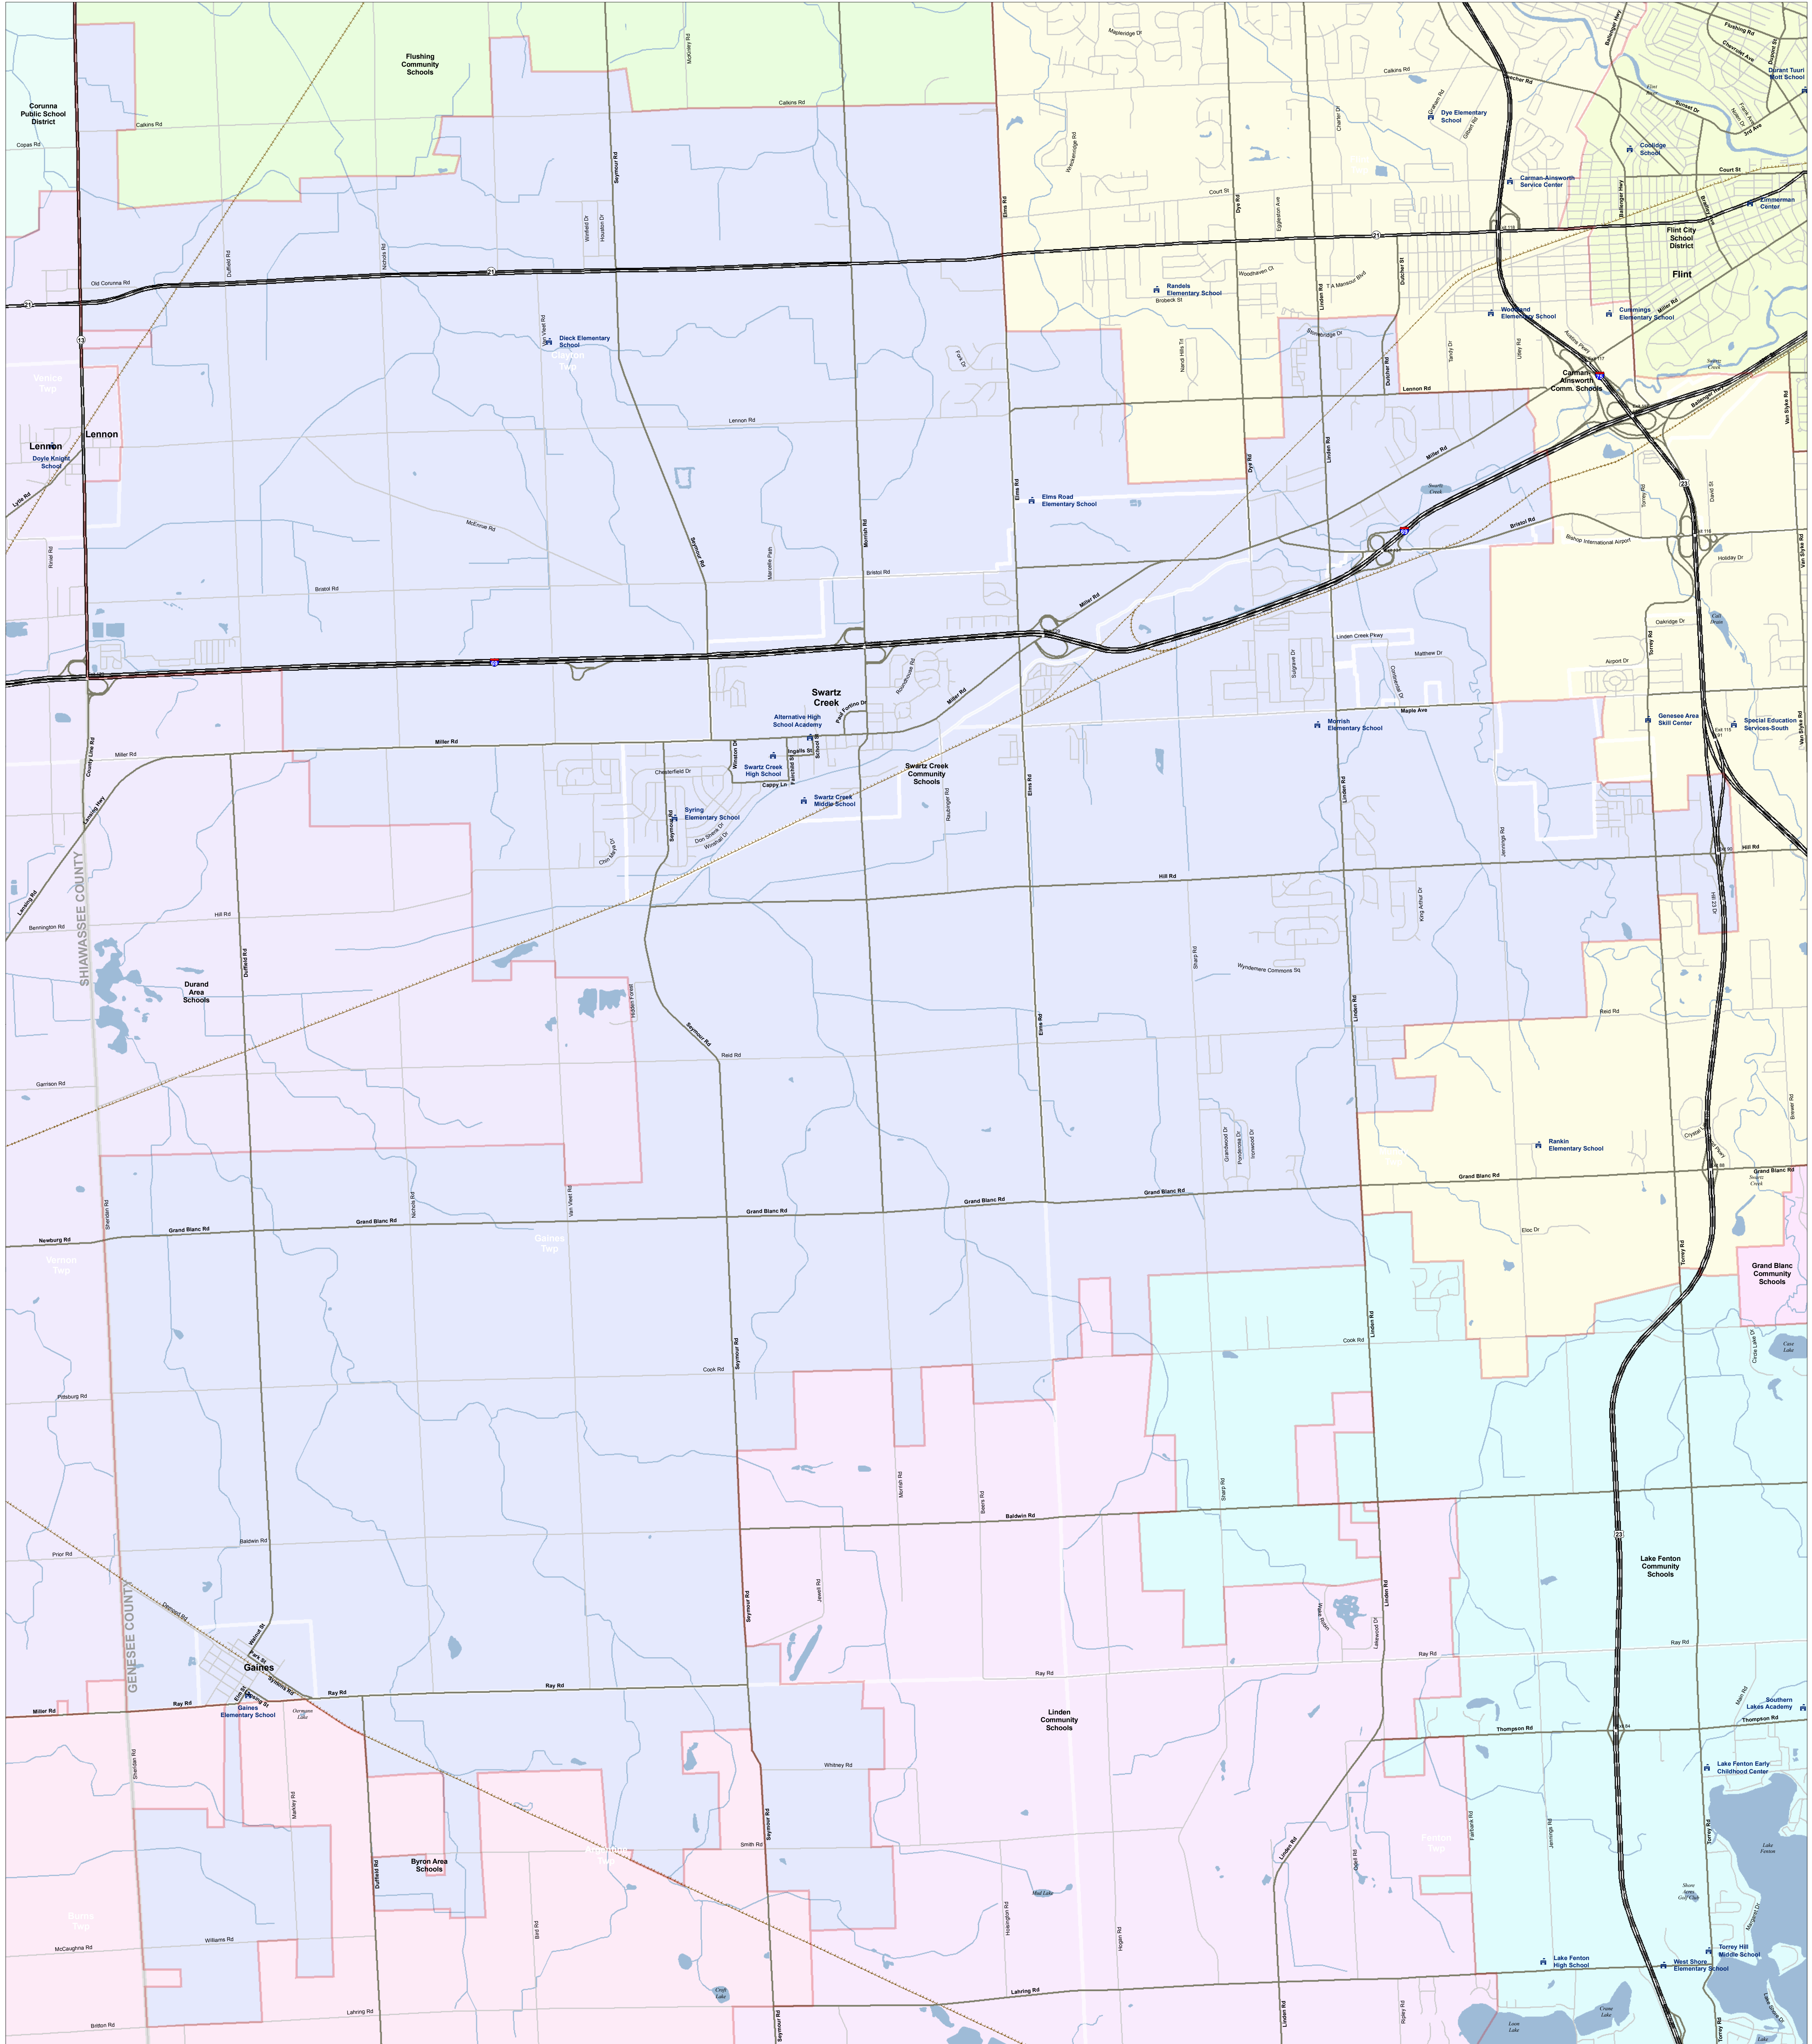

Swartz Creek Community Schools

Genesee ISD

- SCHOOL
- SCHOOL DISTRICT BOUNDARY
- CITY / VILLAGE
- COUNTY BOUNDARY
- WATER FEATURE
- ROAD SYSTEM
  - HIGHWAY
  - MAJOR ROAD
  - LOCAL ROAD
  - RAILROAD

For more information:
Web: www.michigan.gov/cgi
Phone: 517.373.7910