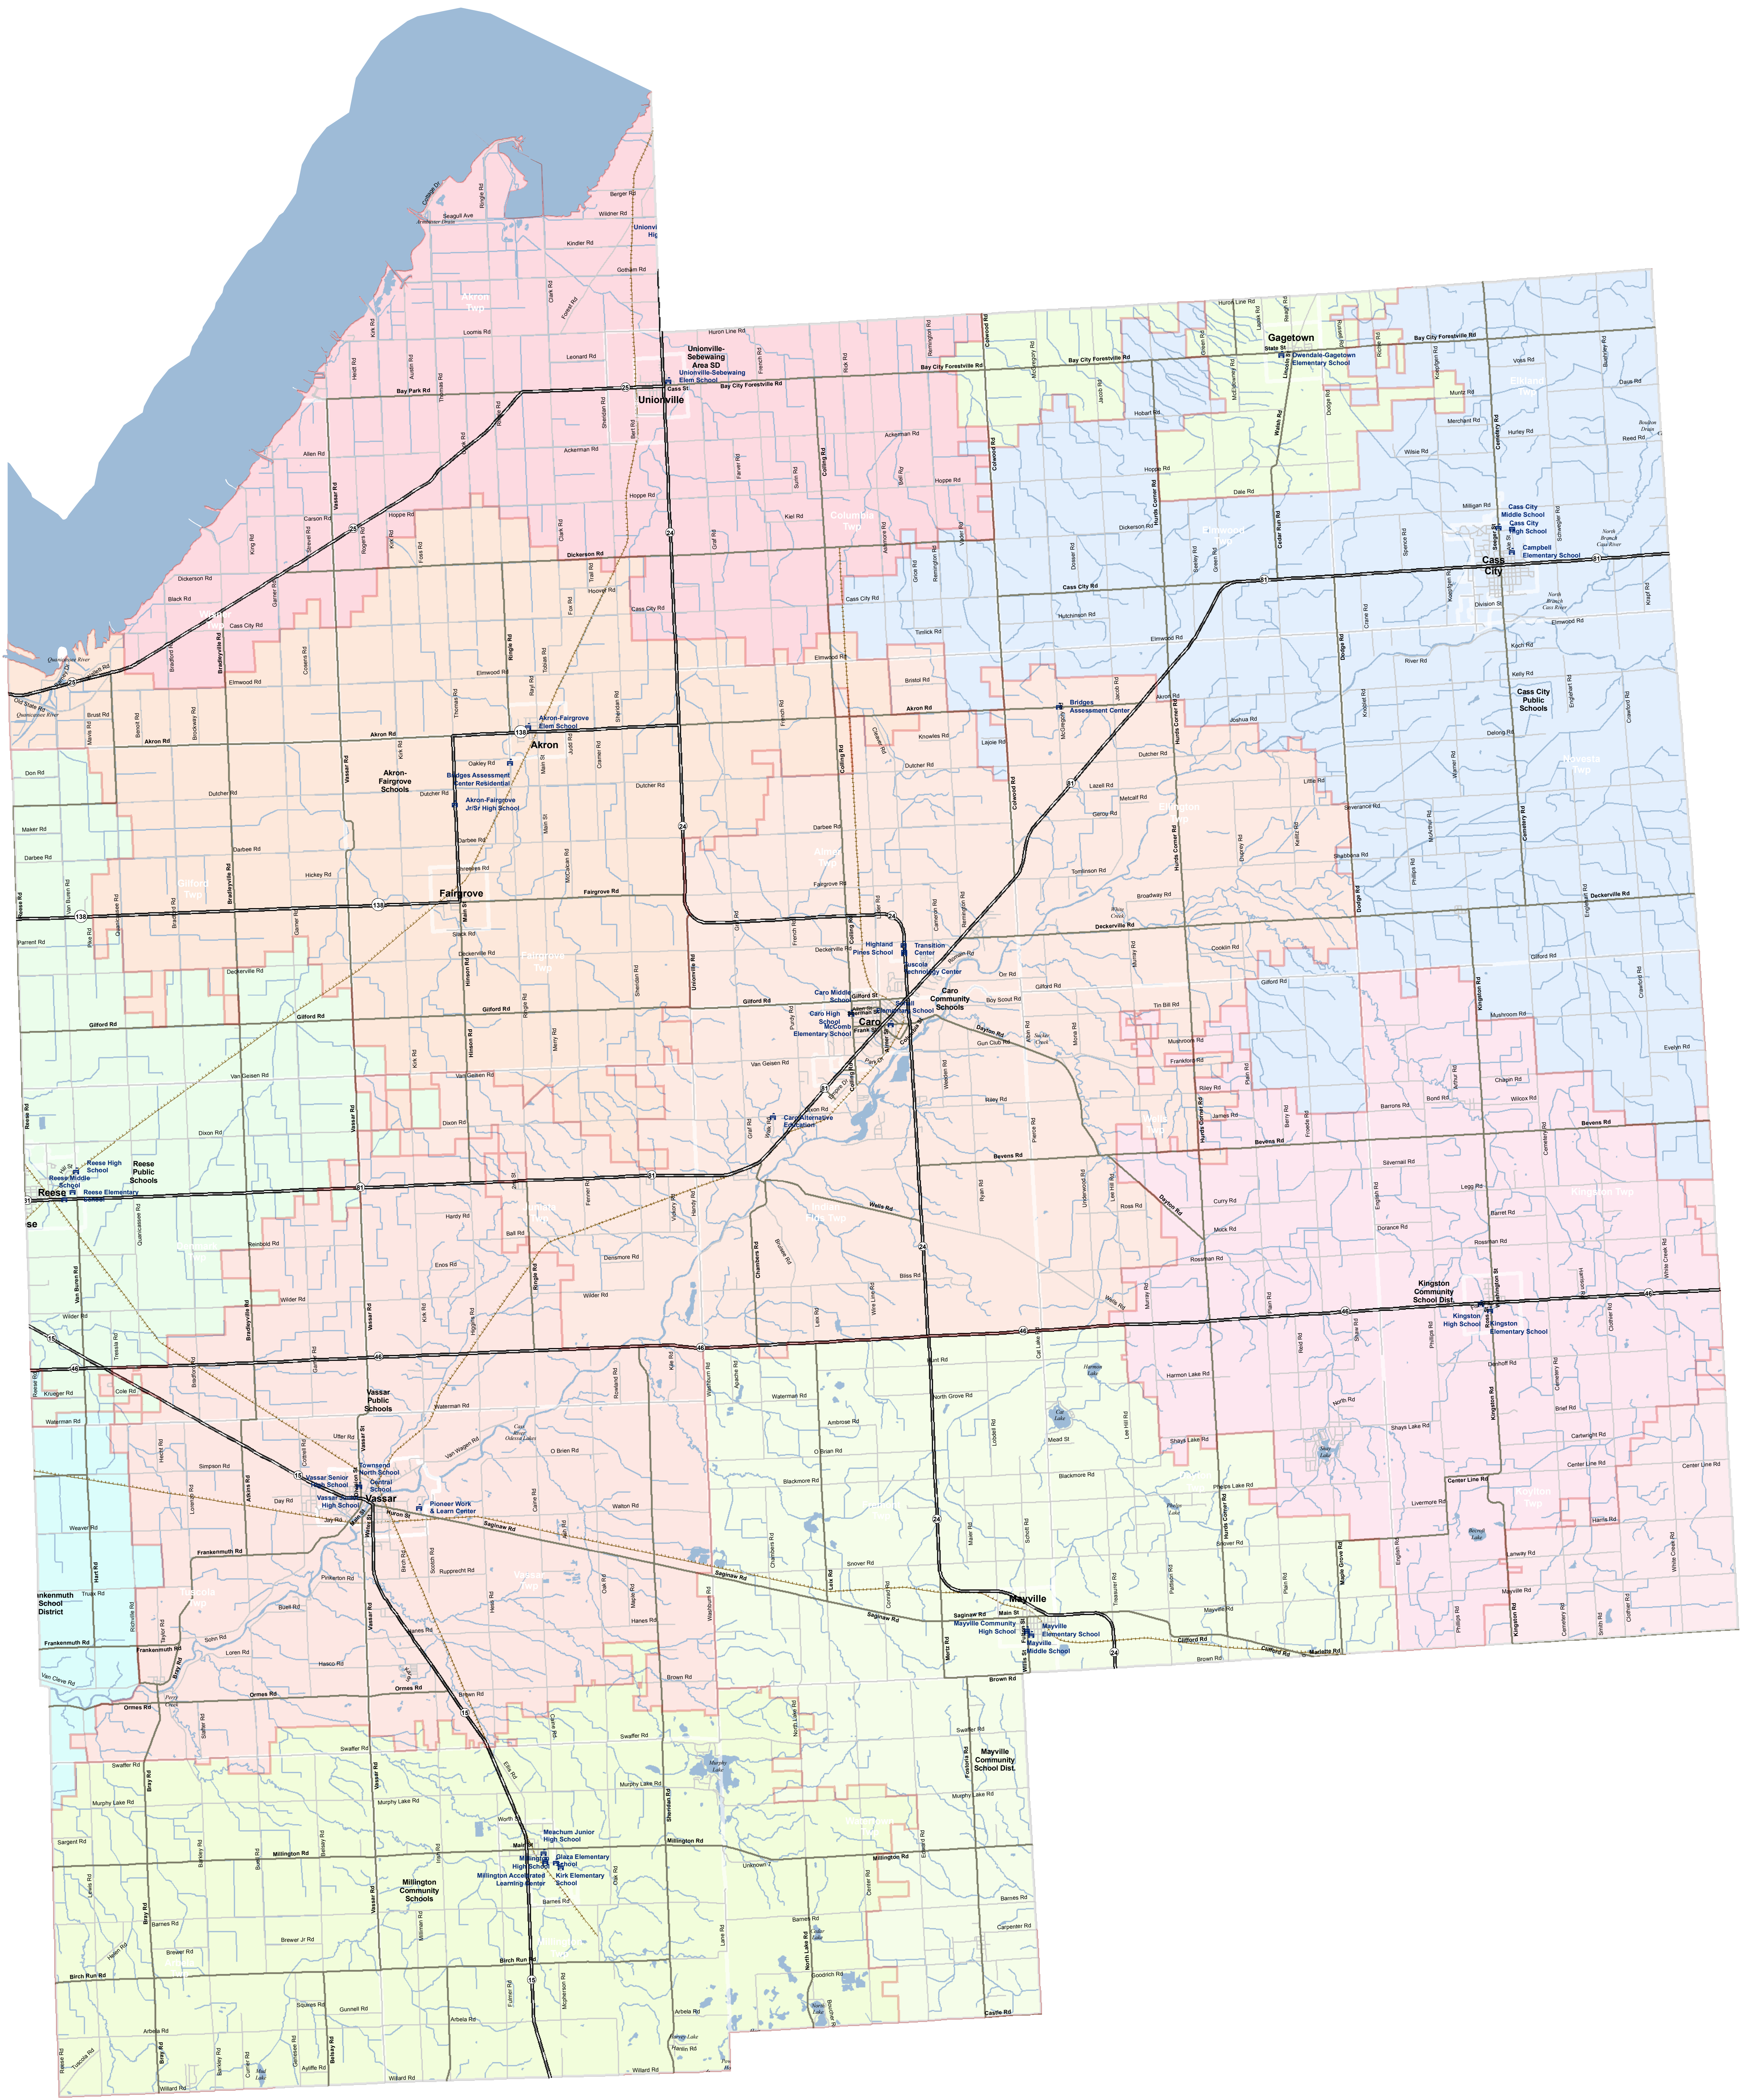

TUSCOLA COUNTY

- SCHOOL
- SCHOOL DISTRICT BOUNDARY
- CITY / VILLAGE
- COUNTY BOUNDARY
- WATER FEATURE
- ROAD SYSTEM
- HIGHWAY
- MAJOR ROAD
- LOCAL ROAD
- RAILROAD

For more information:
Web: www.michigan.gov/gci
Phone: 517.373.7910