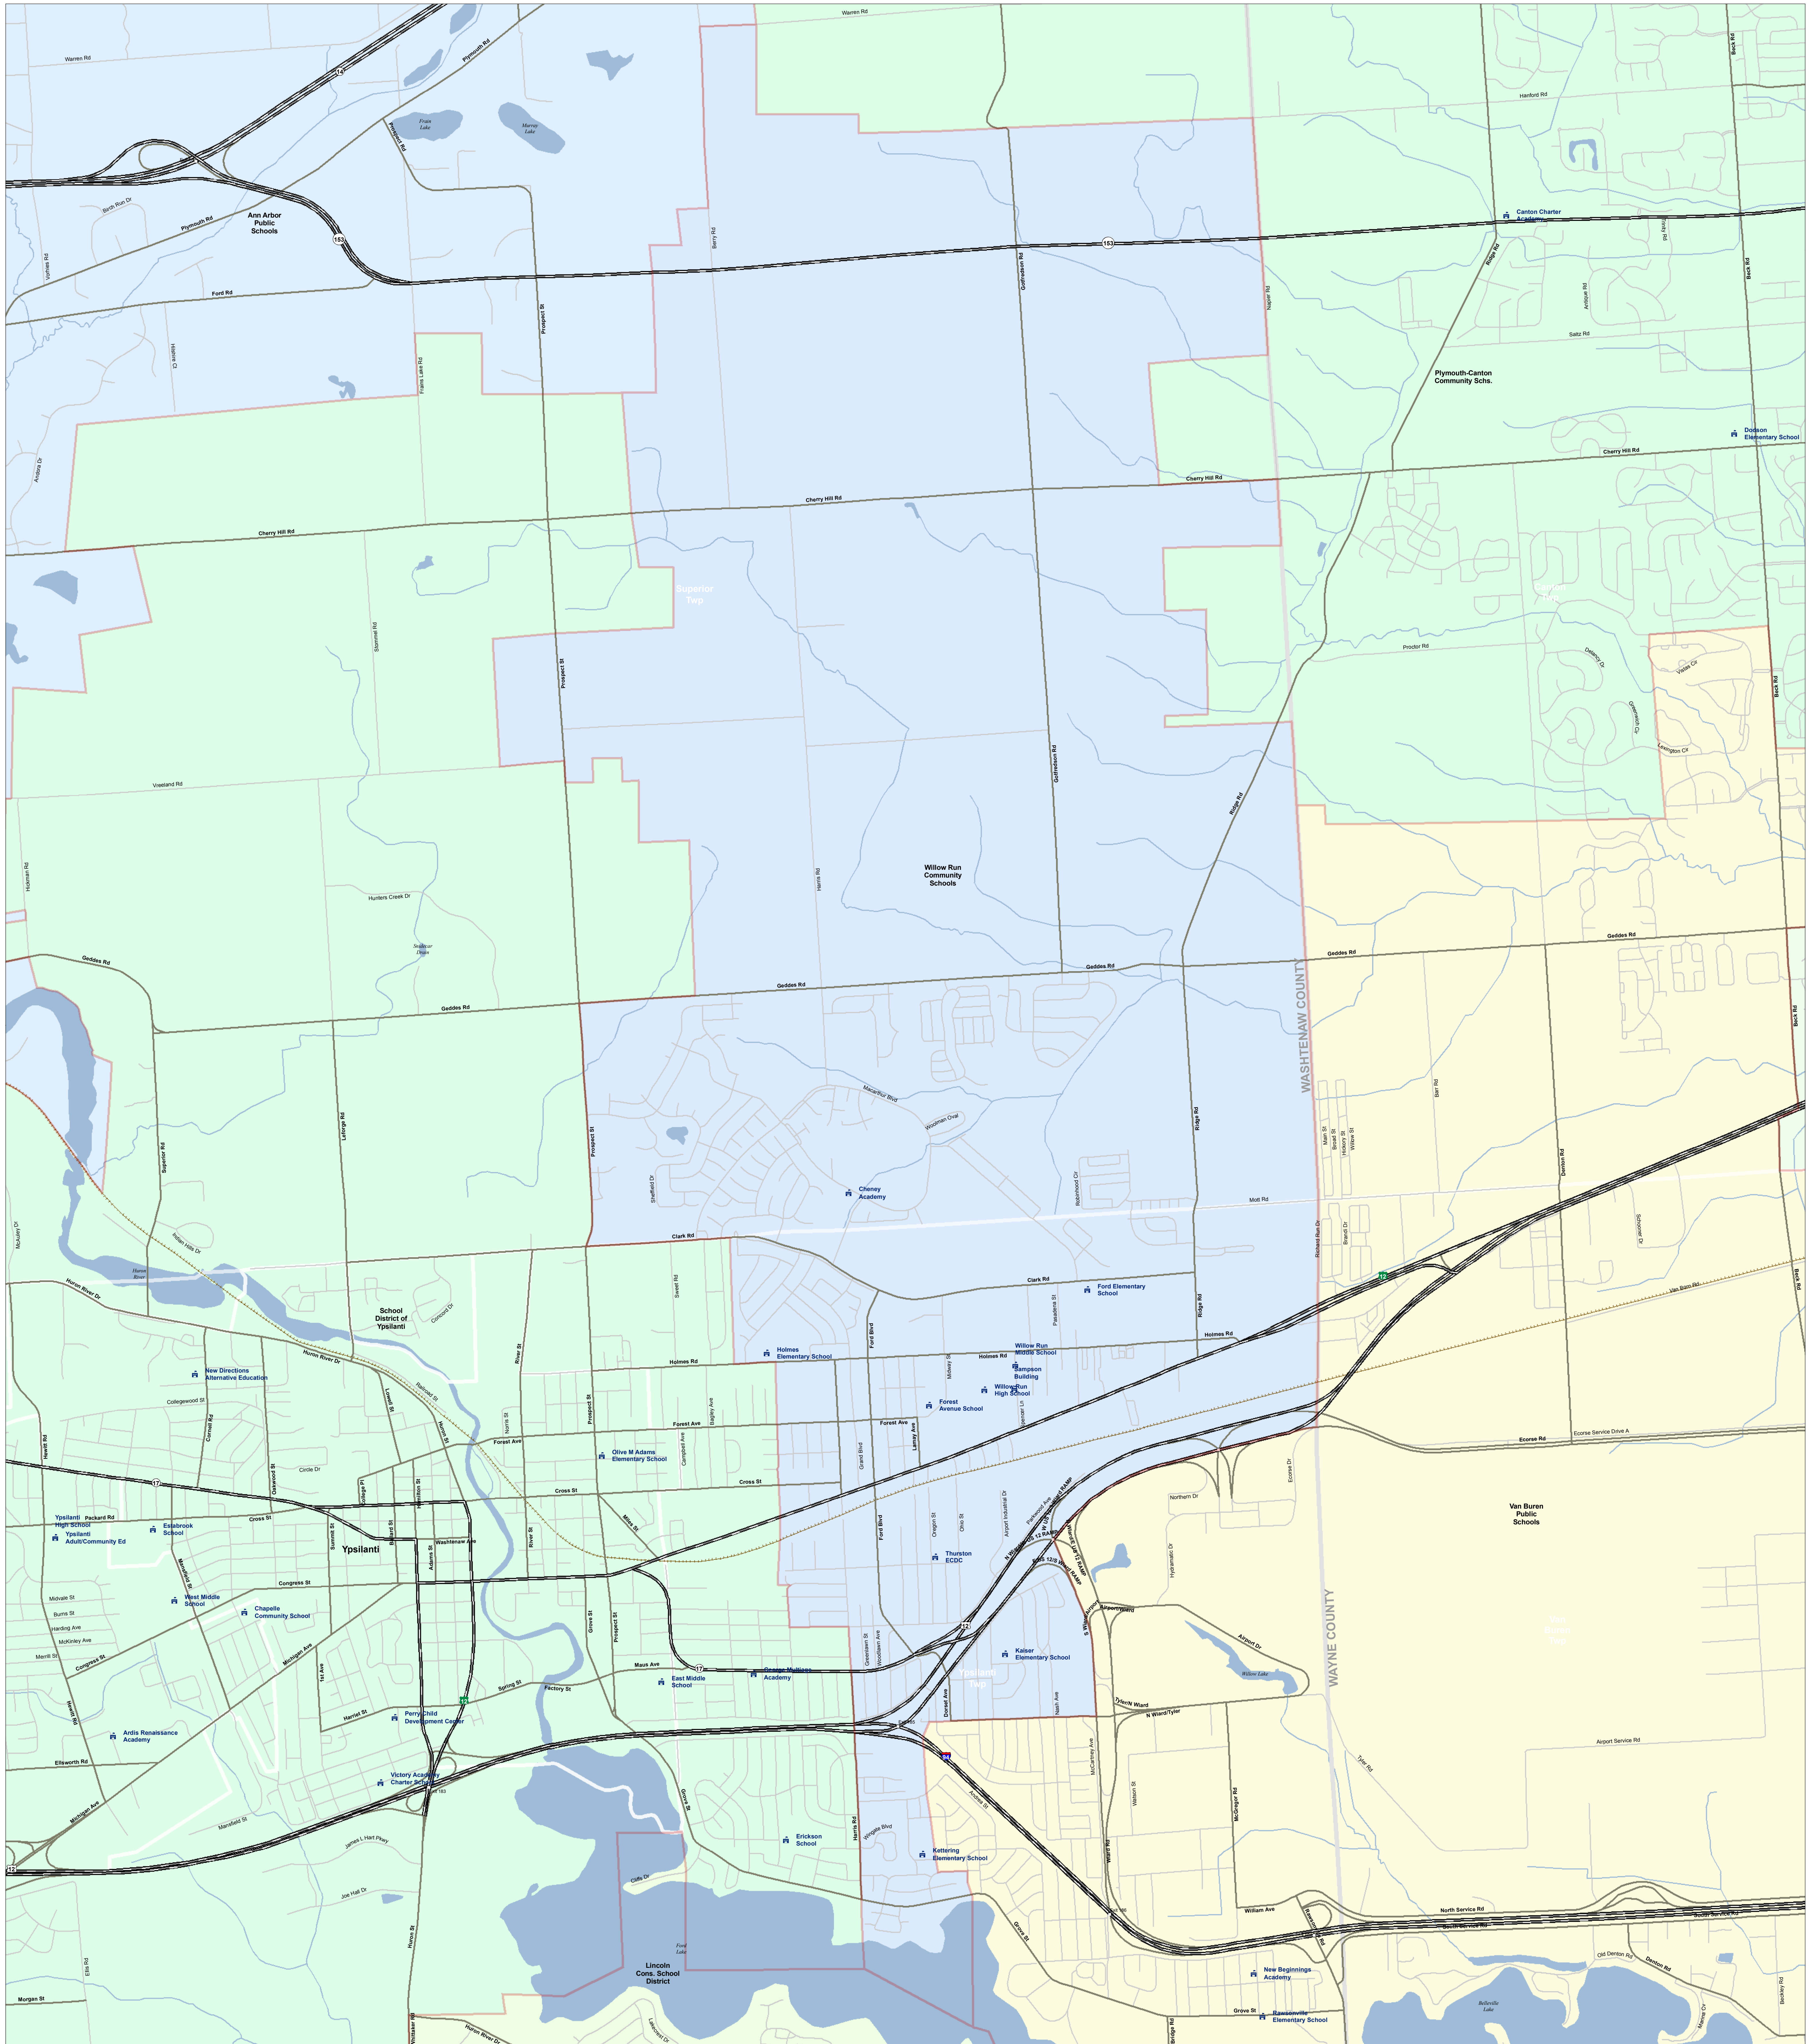

Willow Run Community Schools

Washtenaw ISD

- SCHOOL
- SCHOOL DISTRICT BOUNDARY
- CITY / VILLAGE
- COUNTY BOUNDARY
- WATER FEATURE
- HIGHWAY
- MAJOR ROAD
- LOCAL ROAD
- RAILROAD

For more information:
Web: www.michigan.gov/cgi
Phone: 517.373.7910