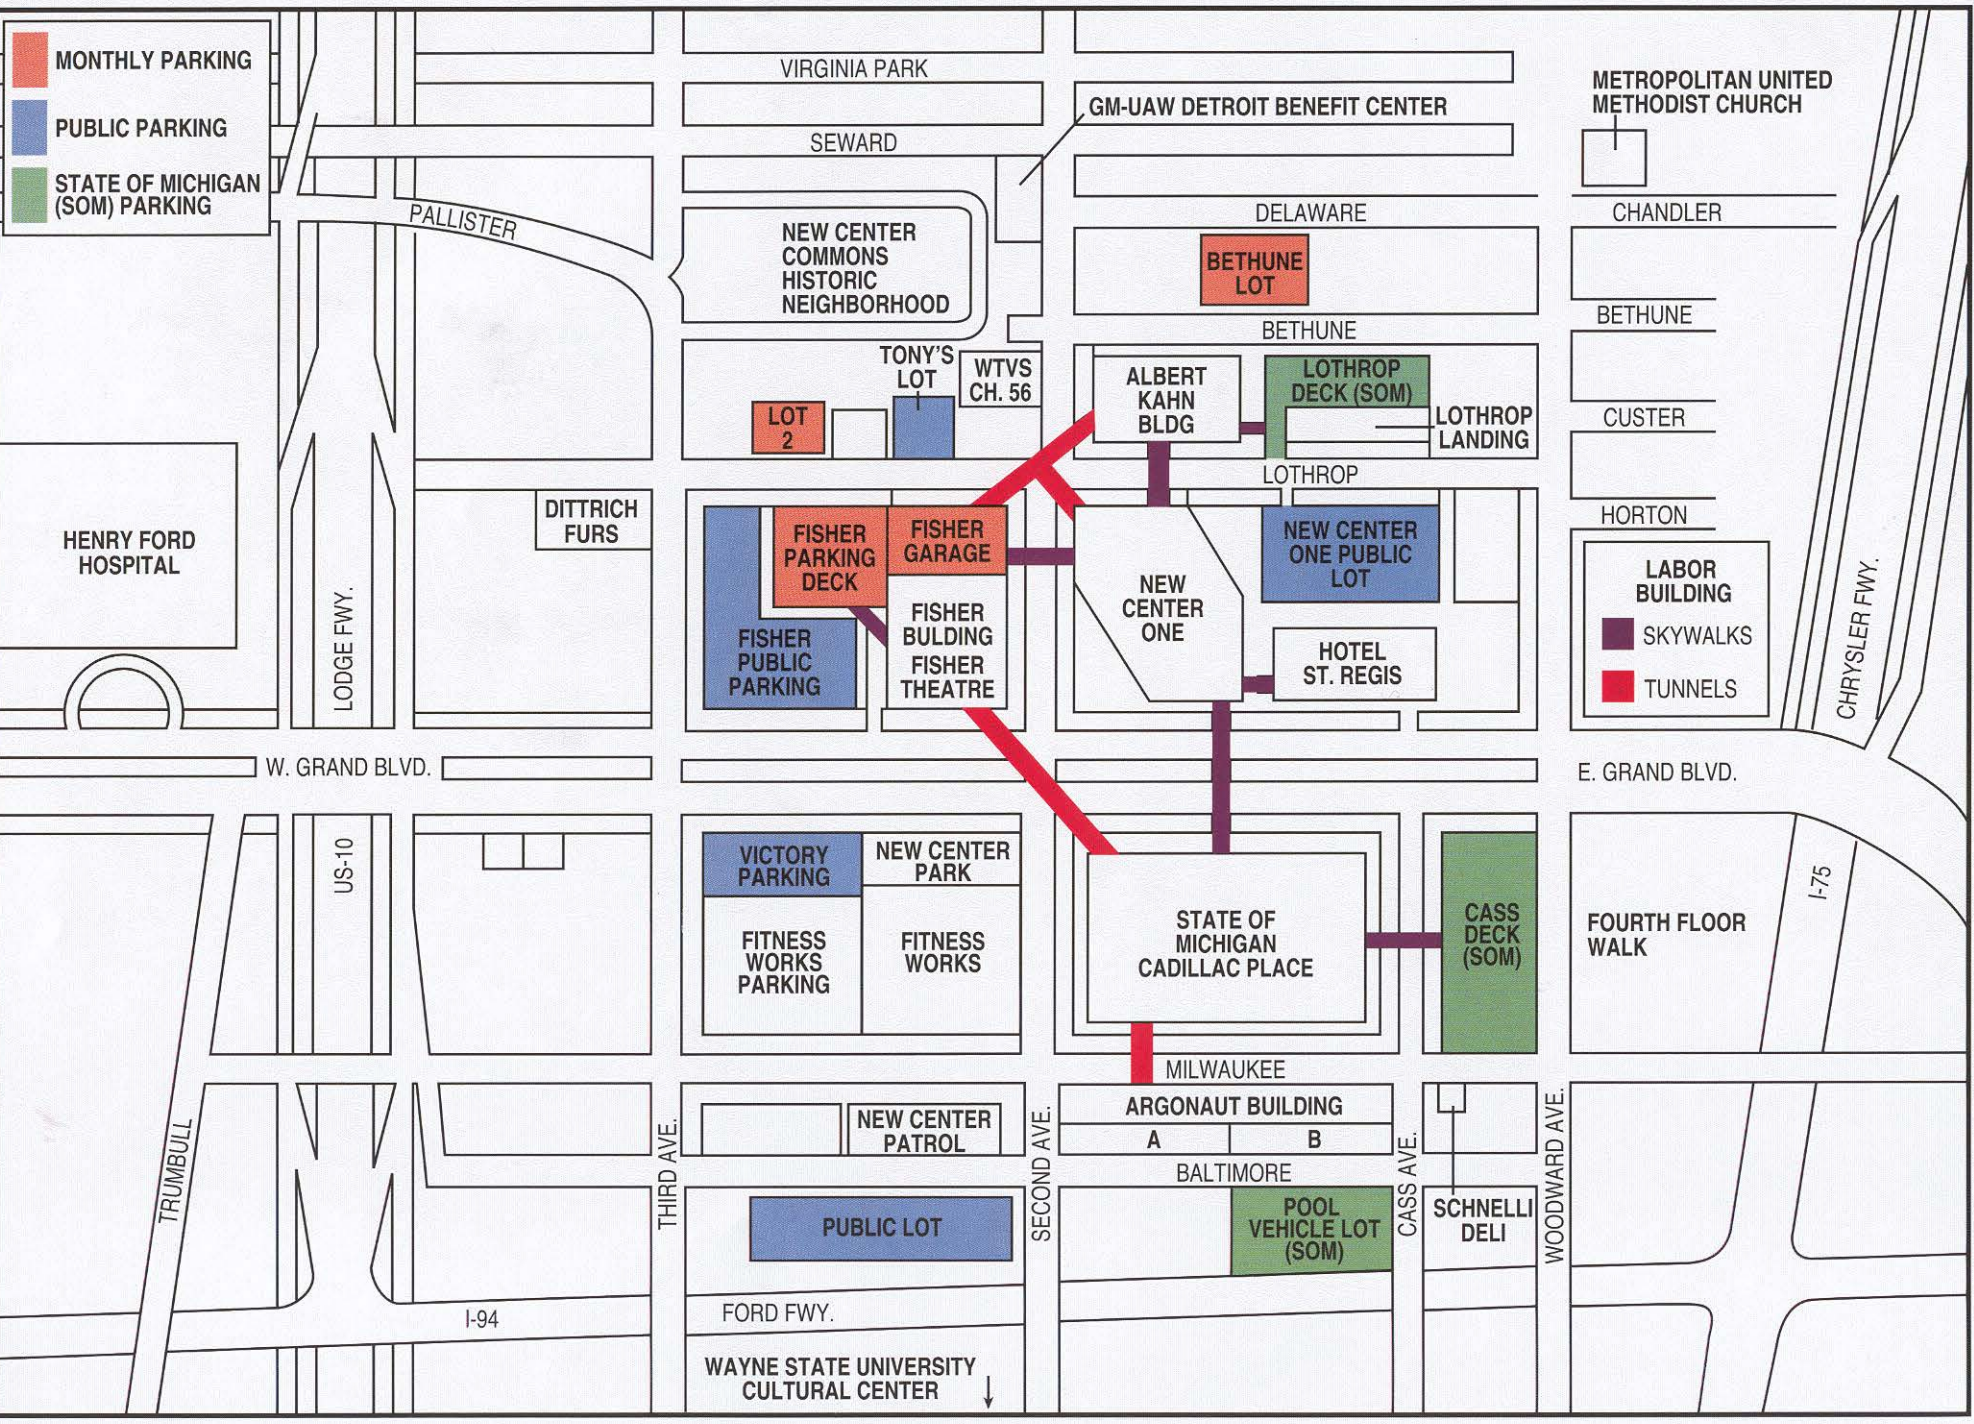

FOURTH FLOOR WALK

CASS DECK (SOM)

ARGONAUT BUILDING

POOL VEHICLE LOT (SOM)

SCHNELLI DELI

CHRYSLER FWY.

I-75

PALLISTER

LODGE FWY.

W. GRAND BLVD.

US-10

TRUMBULL

I-94

THIRD AVE.

SECOND AVE.

CASS AVE.

WOODWARD AVE.

VIRGINIA PARK

SEWARD

GM-UAW DETROIT BENEFIT CENTER

DELAWARE

BETHUNE LOT

BETHUNE

TONY'S LOT

FISHER GARAGE

FISHER BUILDING
FISHER THEATRE

FISHER PUBLIC PARKING

NEW CENTER ONE

NEW CENTER ONE PUBLIC LOT

HOTEL ST. REGIS

HENRY FORD HOSPITAL

STATE OF MICHIGAN CADILLAC PLACE