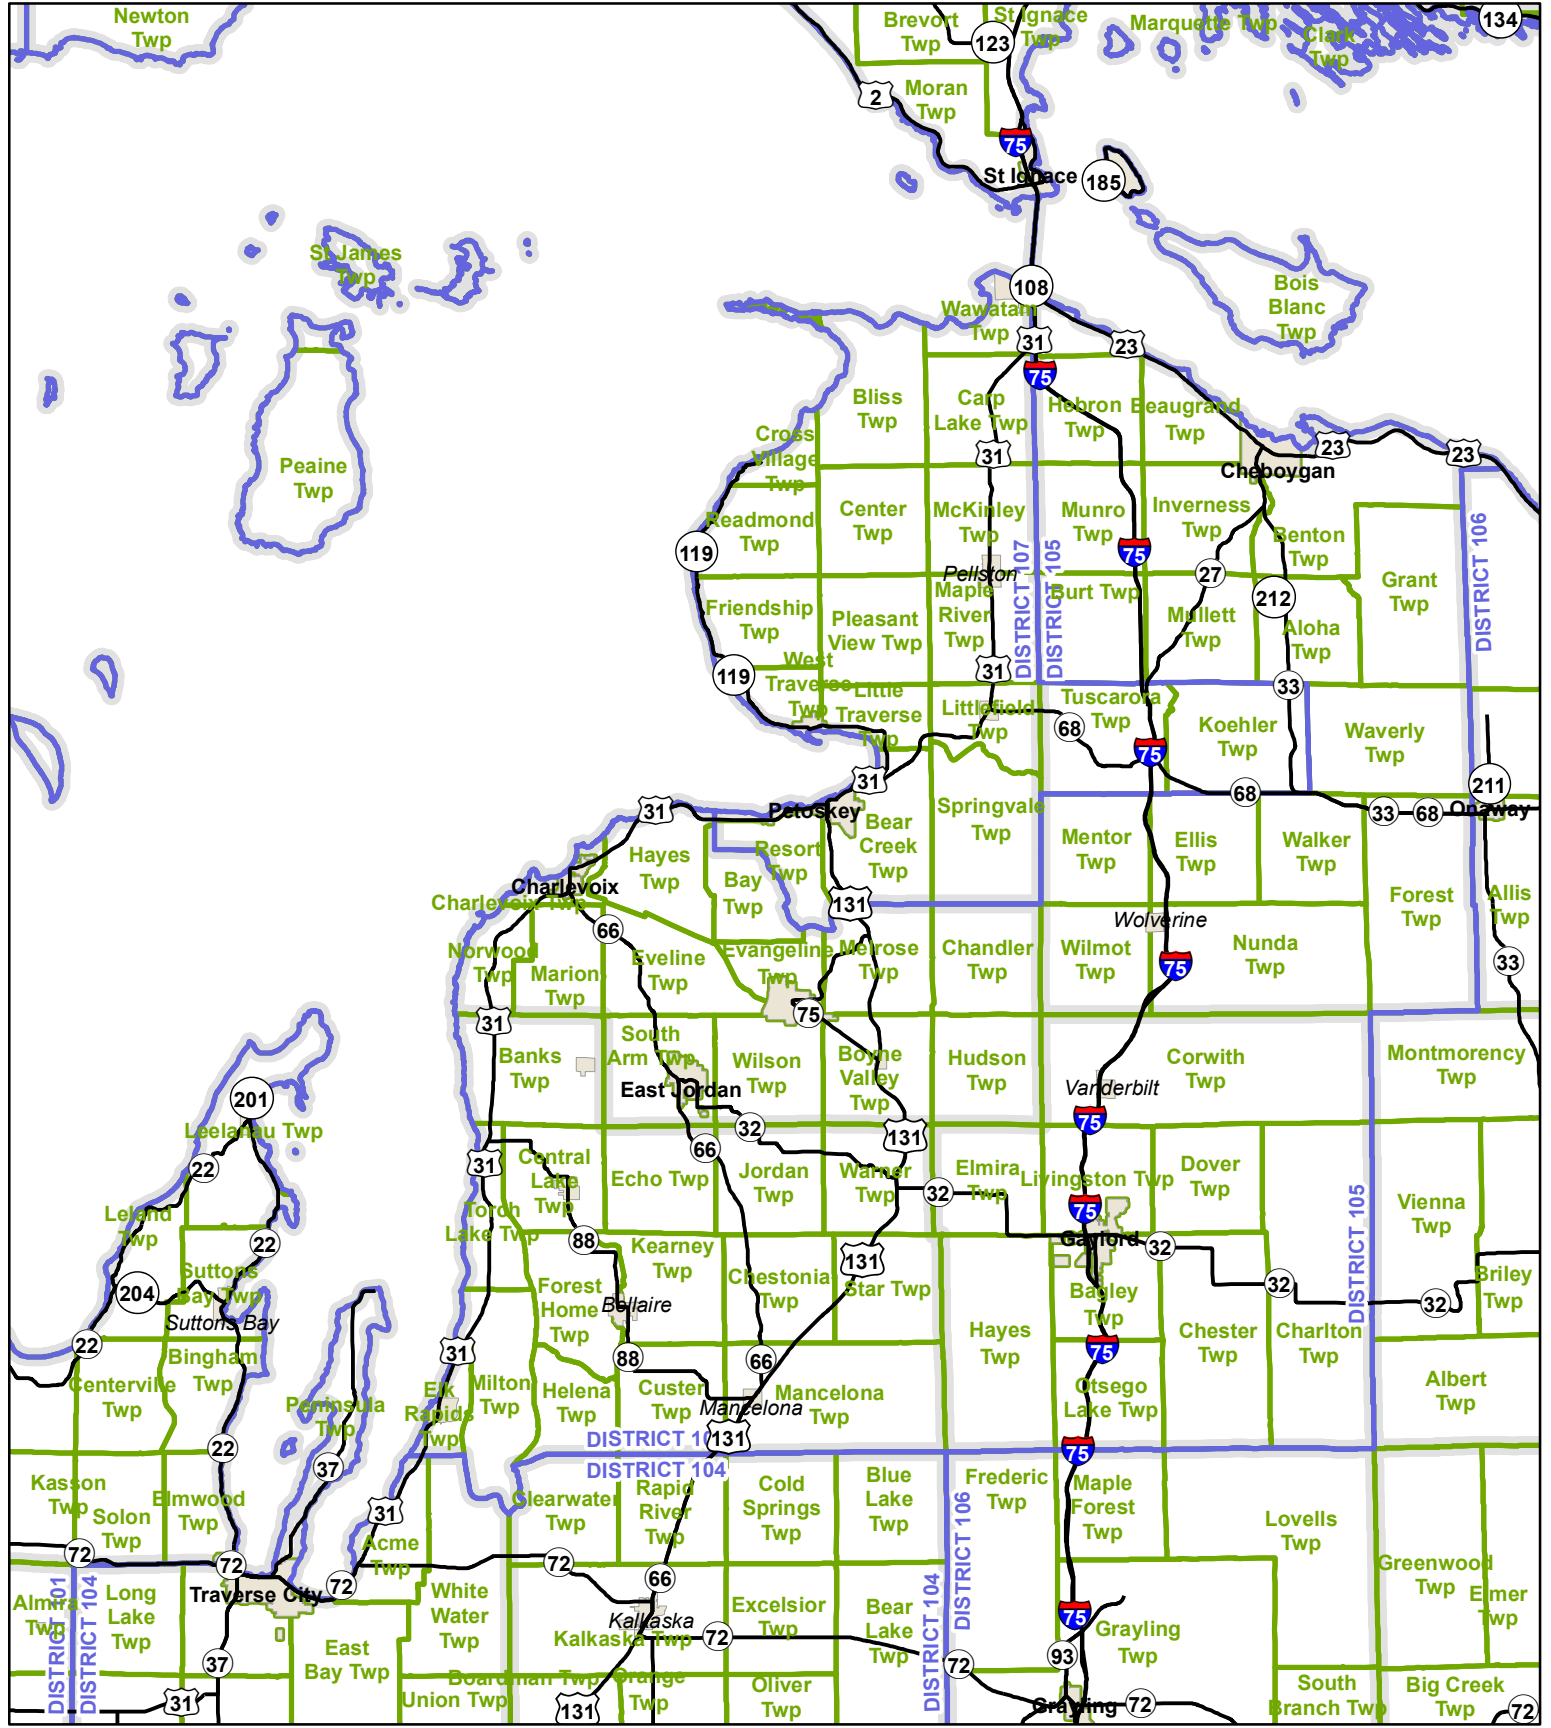

# 2000 MICHIGAN STATE HOUSE OF REPRESENTATIVES DISTRICT 105

## Map Legend

- House
- City
- County
- Township
- Highway

## District 105

Antrim County  
Charlevoix County  
Cheboygan County (part)  
    Aloha township  
    Beaugrand township  
    Benton township  
    Burt township  
    Cheboygan city  
    Ellis township  
    Forest township  
    Grant township  
    Hebron township  
    Inverness township  
    Mackinaw township  
    Mentor township  
    Mullett township  
    Munro township  
    Nunda township  
    Walker township  
    Waverly township  
    Wilmot township  
Otsego County