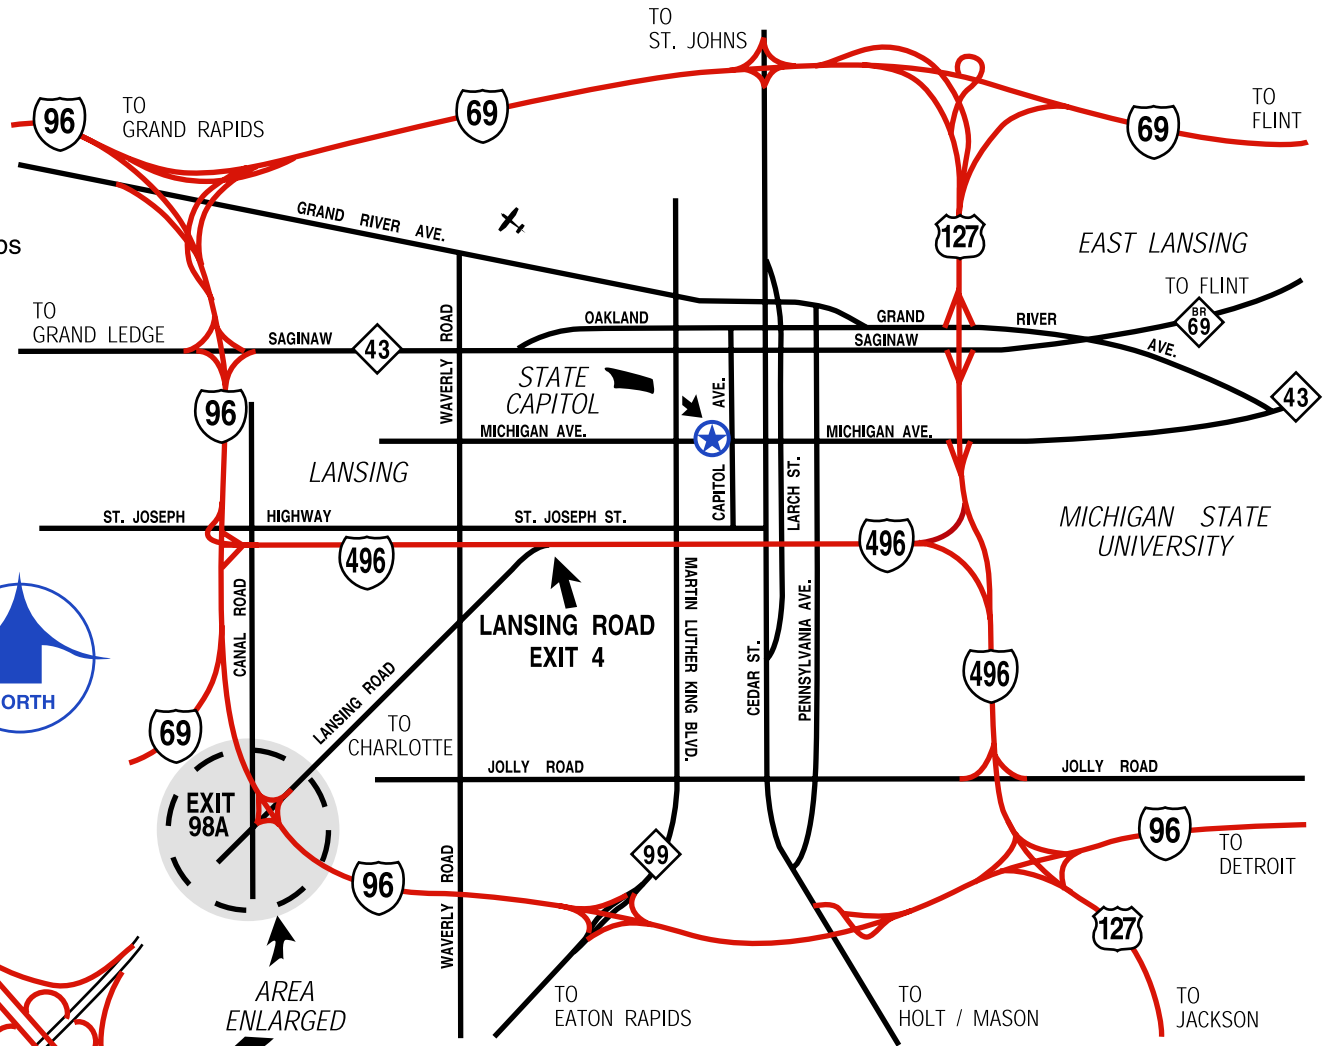

Directions to

SECONDARY COMPLEX OFFICES

1. SECRETARY OF STATE BUILDING
2. General Warehouse & Maintenance Shops
3. General Services Building
4. Operations Center
5. Central Energy Plant
6. Transportation Department Photo Lab
7. General Office Building
8. Testing and Research Labs
9. State Police Academy
10. State Police Post
11. Fleet Operation & Repair Facility

- The Secretary of State Building is located in the State Secondary Complex (about 9 miles southwest of the State Capitol Building) at the corner of Crowner Drive and Billwood Highway, Dimondale.
- From I-96 take Exit 98A (Charlotte exit). Turn right at the second light onto Crowner Drive.
- From I-69 North (from Charlotte/Kalamazoo), take Exit 70 (Lansing Road exit). Turn left at the first stop light onto Crowner Drive.
- In Lansing, Instant Title offices are located at: 108 S. Washington Square or 5827 W. Saginaw St.