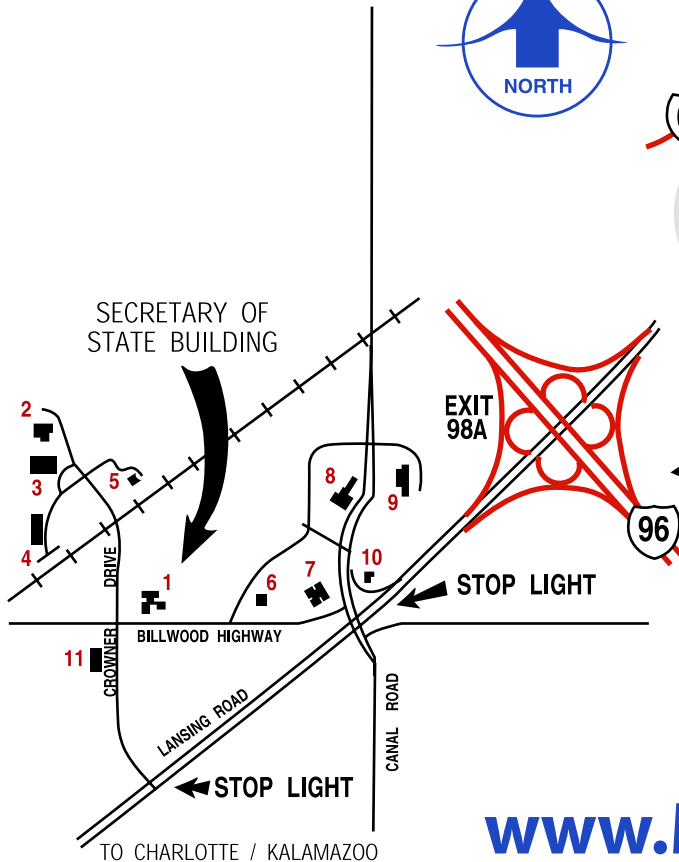

Directions to

SECONDARY COMPLEX OFFICES

1. SECRETARY OF STATE BUILDING
2. General Warehouse & Maintenance Shops
3. General Services Building
4. Operations Center
5. Central Energy Plant
6. Transportation Department Photo Lab
7. General Office Building
8. Testing and Research Labs
9. State Police Academy
10. State Police Post
11. Fleet Operation & Repair Facility

- The Secretary of State Building is located in the State Secondary Complex (about 9 miles southwest of the State Capitol Building) at the corner of Crowner Drive and Billwood Highway, Dimondale.
- From I-96 take Exit 98A (Charlotte exit). Turn right at the second light onto Crowner Drive.
- From I-69 North (from Charlotte/Kalamazoo), take Exit 70 (Lansing Road exit). Turn left at the first stop light onto Crowner Drive.
- In Lansing, Instant Title offices are located at: 108 S. Washington Square or 5827 W. Saginaw St.