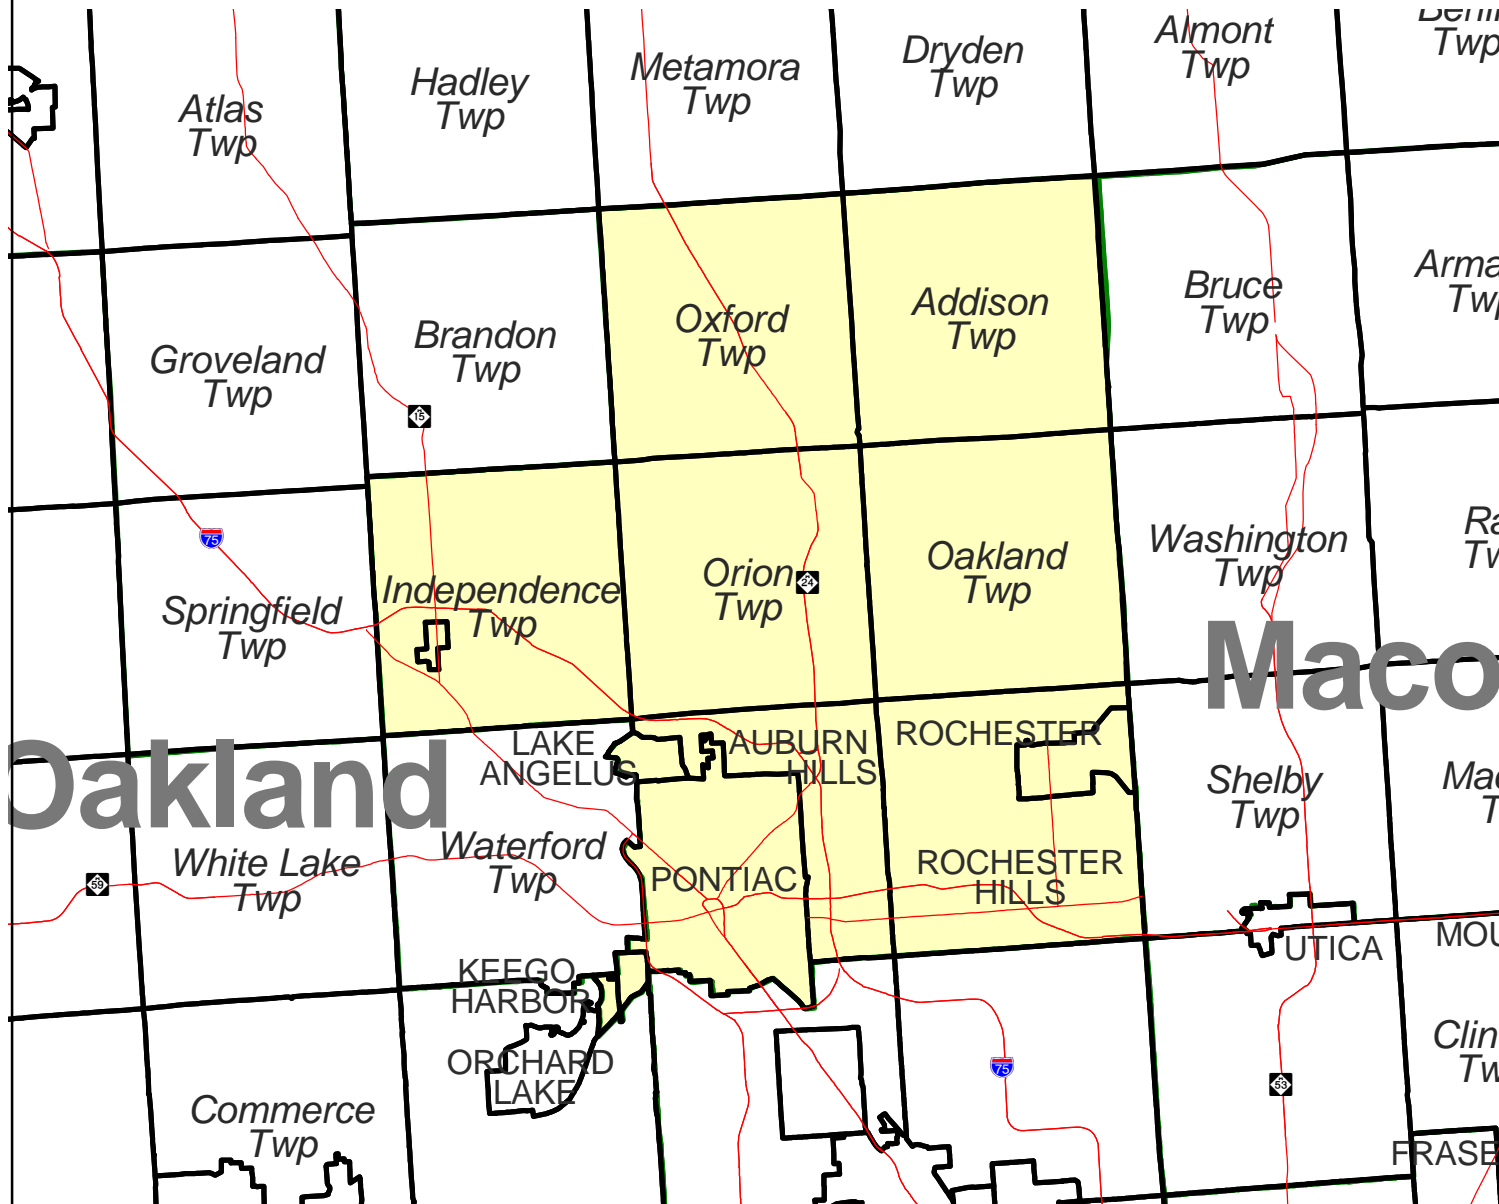

MICHIGAN STATE SENATE DISTRICT 12

Oakland

Macomb

Produced by
Michigan Information Center
October 2001

-  Highway
-  Minor Civil Division
-  District Boundary
-  County Boundary

Michigan State Senate

District 12

Oakland County (part)

Addison township

Auburn Hills city

Independence township

Keego Harbor city

Lake Angelus city

Oakland township

Orion township

Oxford township

Pontiac city

Rochester city

Rochester Hills city

Sylvan Lake city

Village of Clarkston city

West Bloomfield township (part)

That portion of the township south of the township limits of Waterford,
west of the city limits of Sylvan Lake, north and east of the city limits of
Keego Harbor.