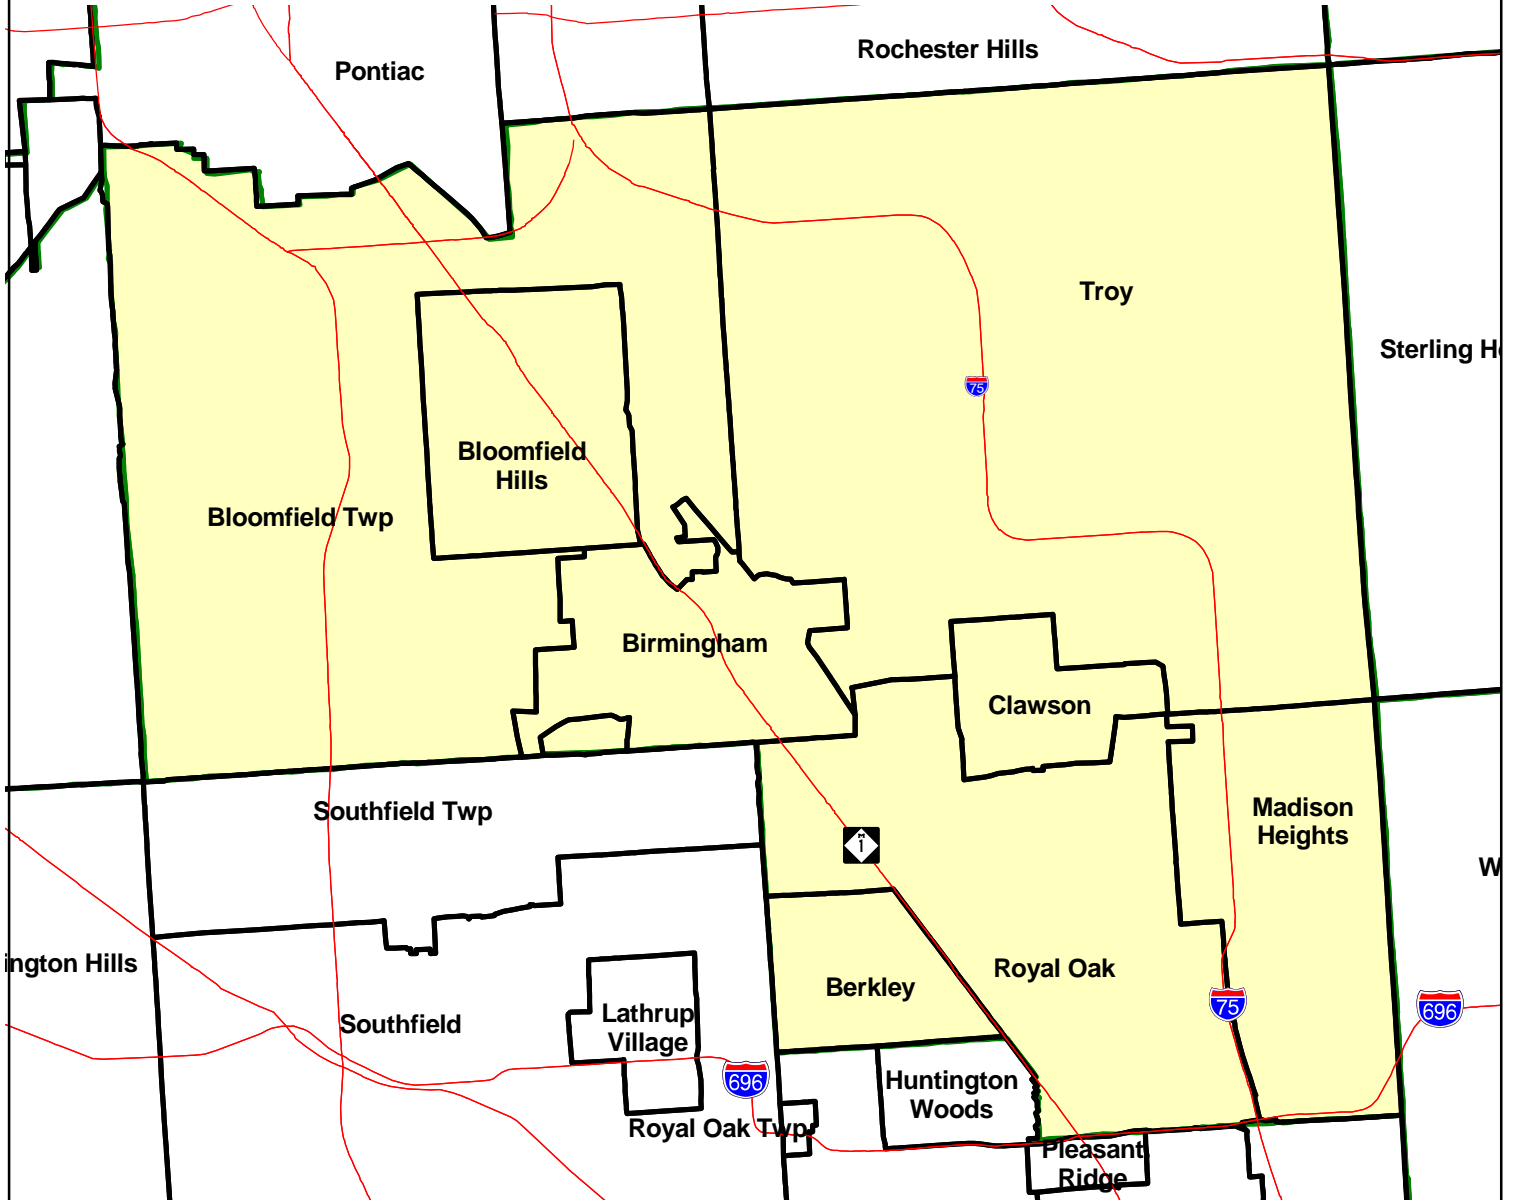

MICHIGAN STATE SENATE DISTRICT 13

Produced by
Michigan Information Center
October 2001

Michigan State Senate

District 13

Oakland County (part)
Berkely city
Birmingham city
Bloomfield township
Bloomfield Hills city
Clawson city
Madison Hts city
Royal Oak city
Troy city