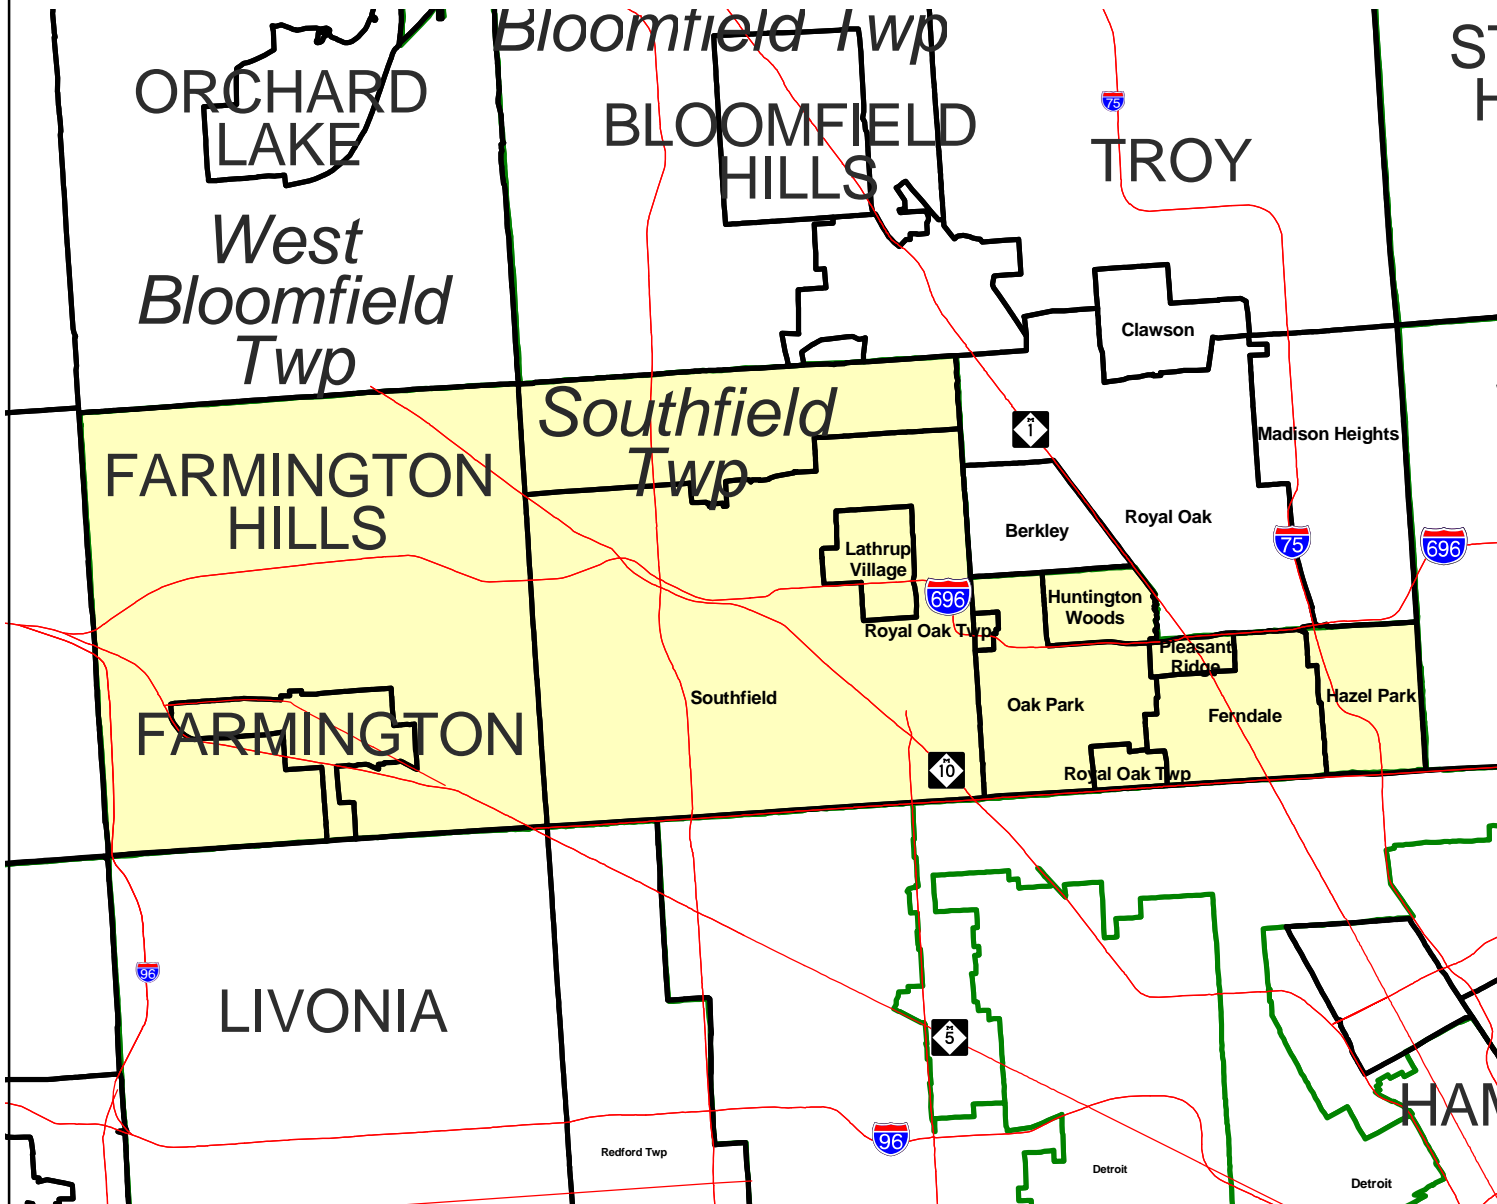

MICHIGAN STATE SENATE DISTRICT 14

Produced by
Michigan Information Center
October 2001

- Highway
- Minor Civil Division
- District Boundary
- County Boundary

Michigan State Senate

District 14

Oakland County (part)
Farmington city
Farmington Hills city
Ferndale city
Hazel Park city
Huntington Woods city
Lathrup Village city
Oak Park city
Pleasant Ridge city
Royal Oak township
Southfield city
Southfield township