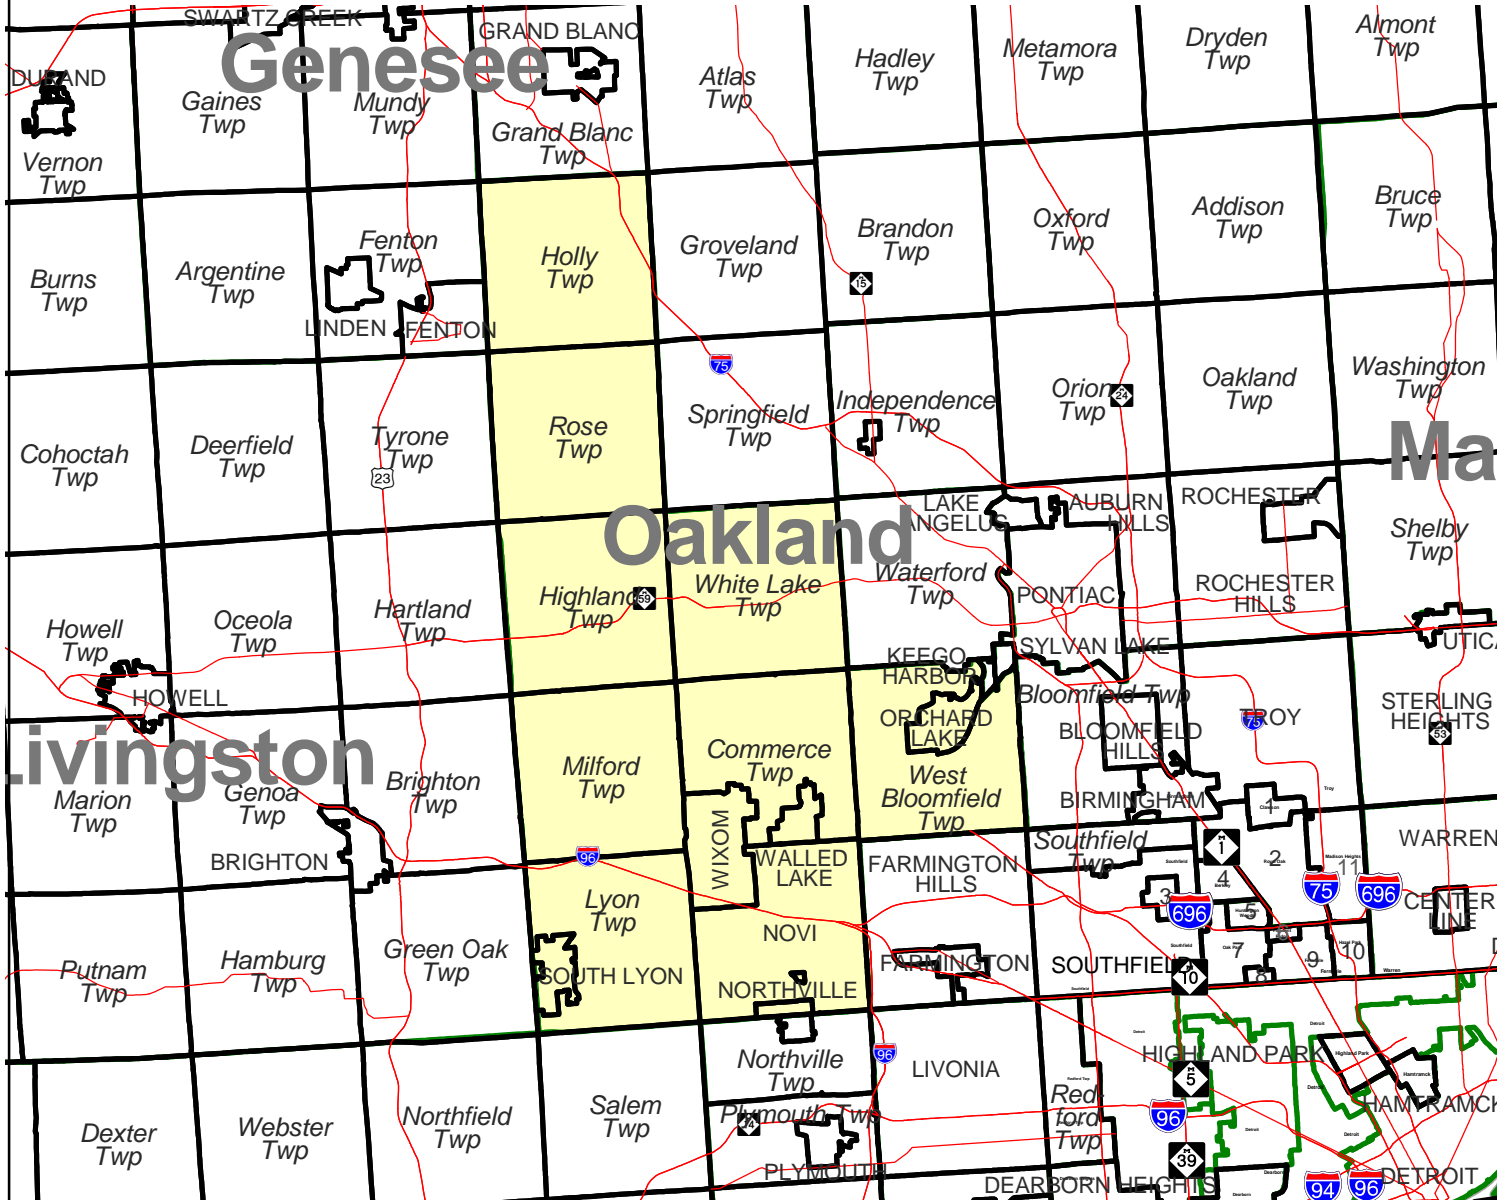

MICHIGAN STATE SENATE DISTRICT 15

Produced by
Michigan Information Center
October 2001

- Highway
- Minor Civil Division
- District Boundary
- County Boundary

Michigan State Senate

District 15

Oakland County (part)

Commerce township

Highland township

Holly township

Lyon township

Milford township

Northville city (part)

Novi city

Novi township

Orchard Lake Village city

Rose township

South Lyon city

Walled Lake city

West Bloomfield township (part)

All of West Bloomfield township except the portion which lies south of the township limits of Waterford, west of the city limits of Sylvan Lake, north and east of the city limits of Keego Harbor.

White Lake township.

Wixom city